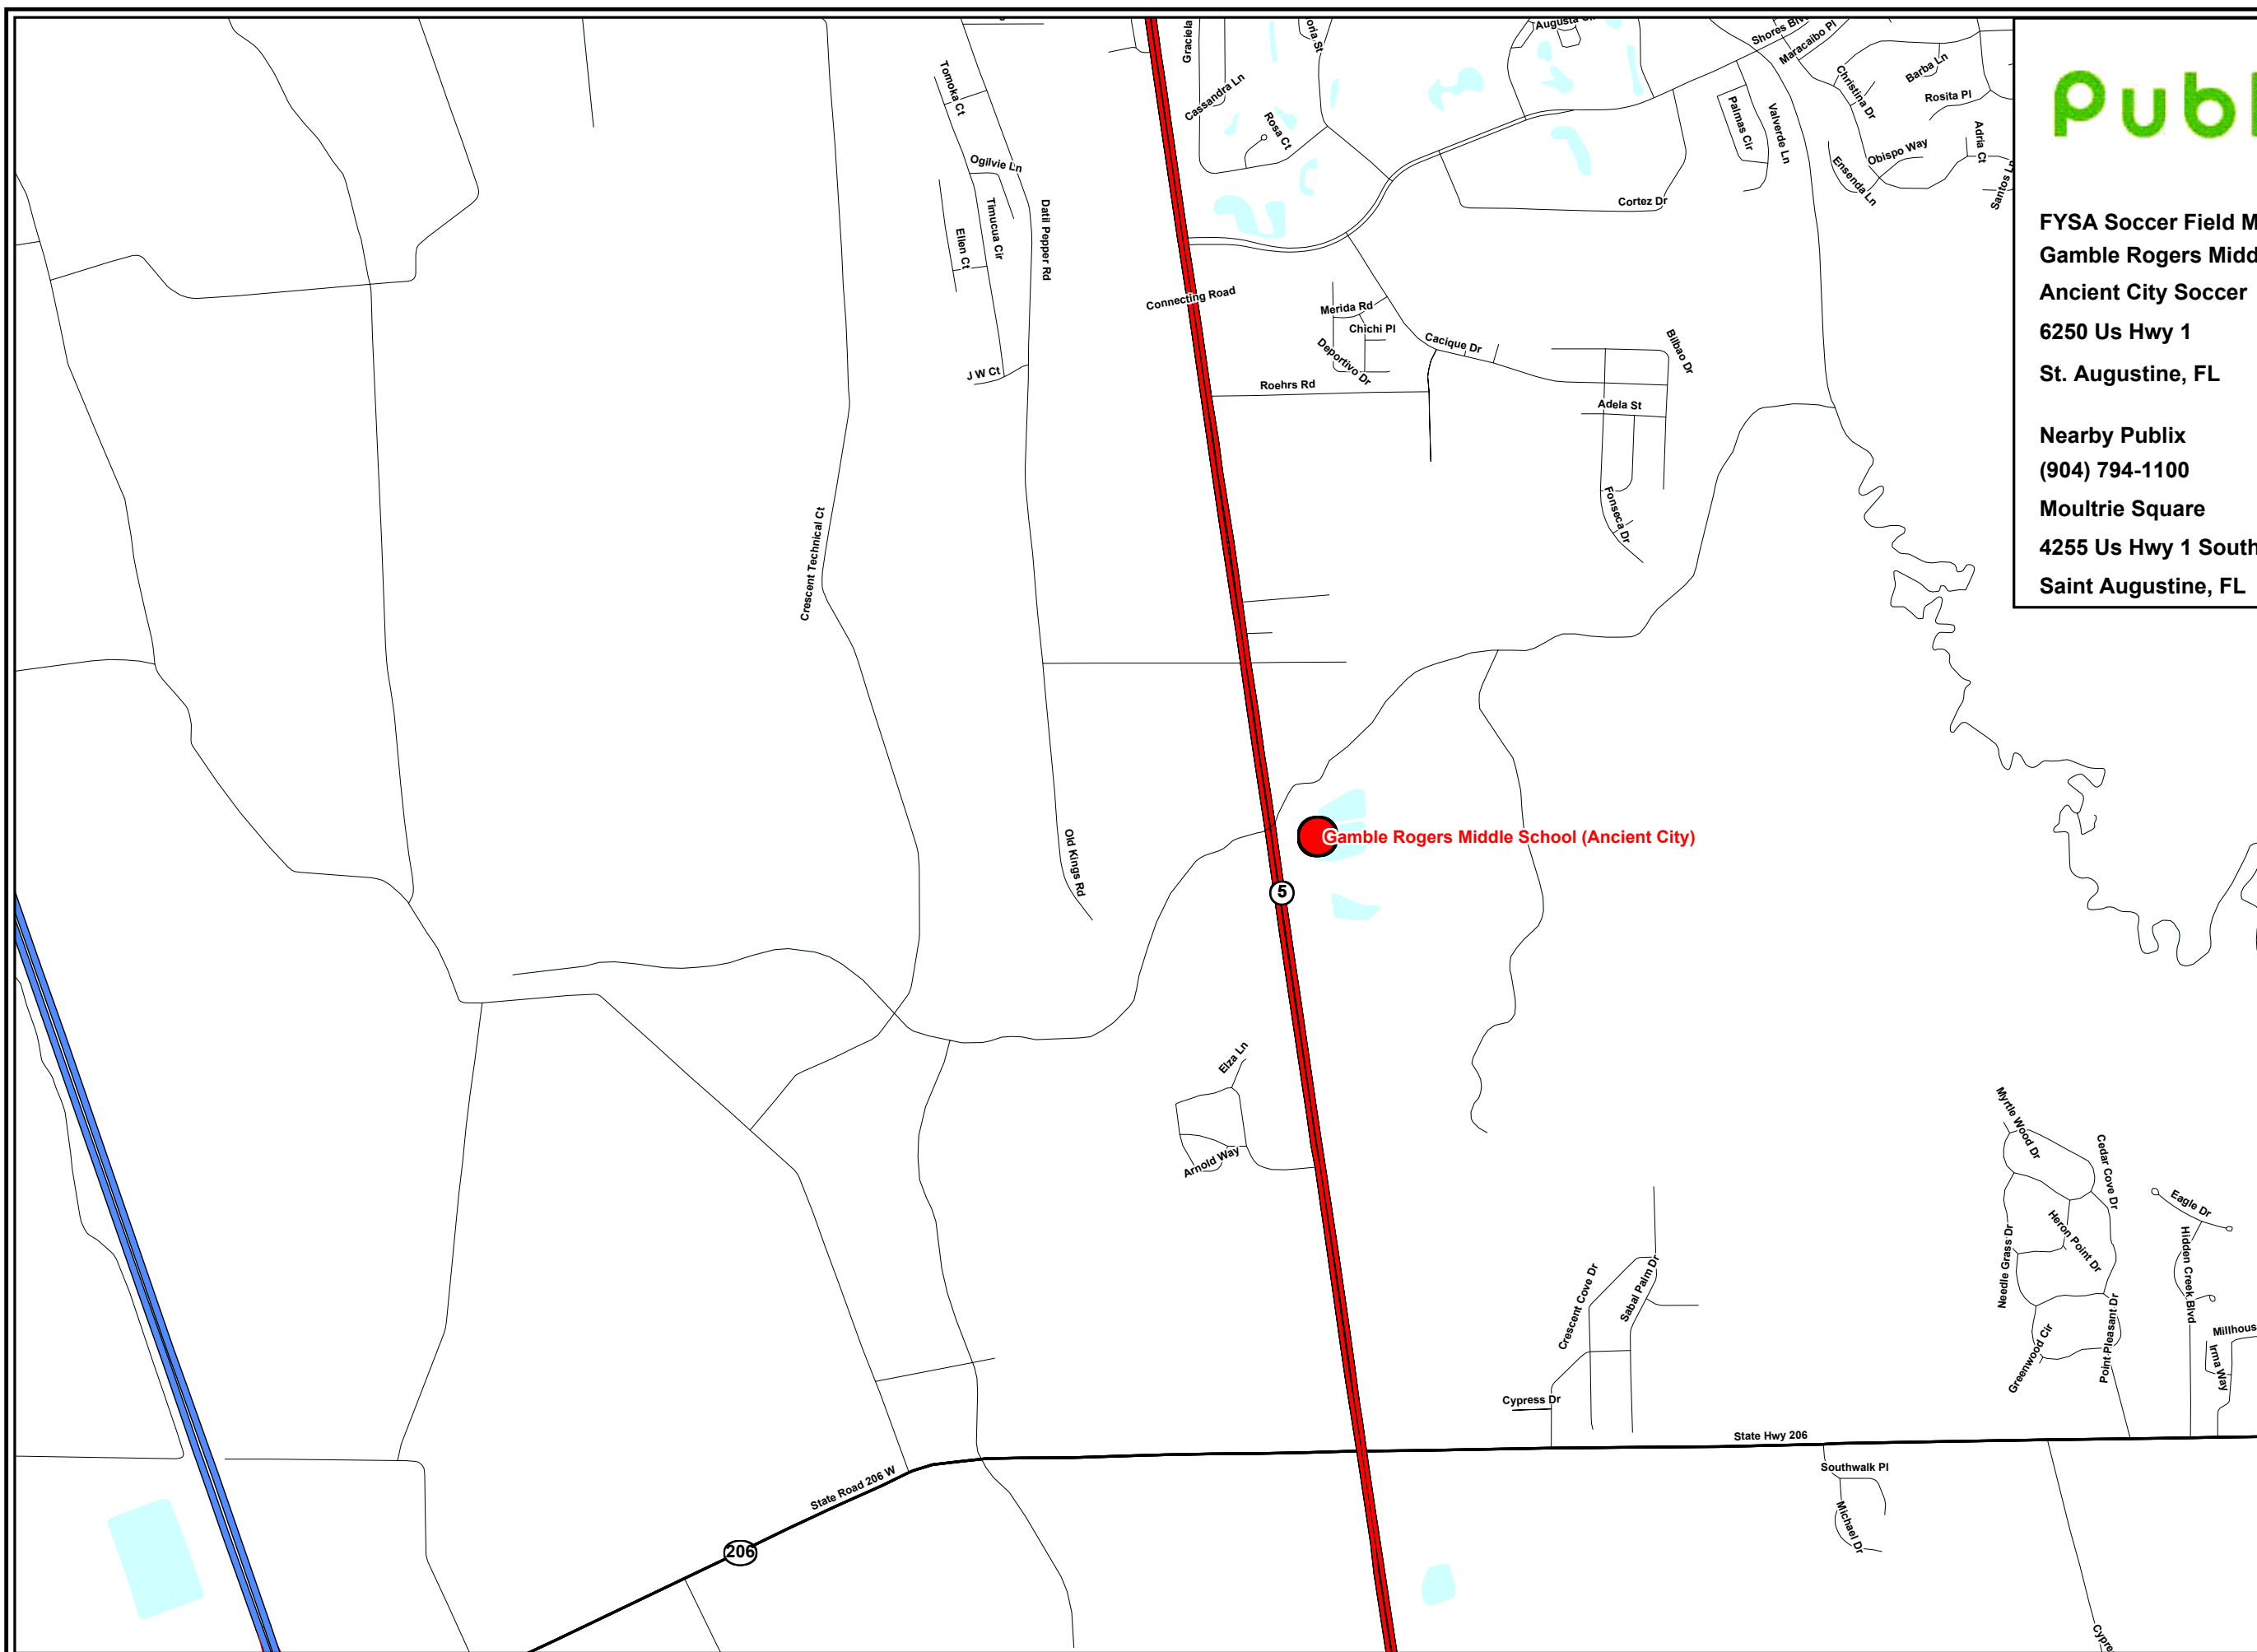

FYSA Soccer Field Map
Gamble Rogers Middle School (ancient City)
Ancient City Soccer
6250 Us Hwy 1
St. Augustine, FL

Nearby Publix
(904) 794-1100
Moultrie Square
4255 Us Hwy 1 South, Suite 1
Saint Augustine, FL

- Publix
- Future Publix
- Soccer Field

Source: Publix Mkt-Trk System, MapInfo
Project Date: 08/30/2005
*Information may not reflect recent road construction.
The proper field location cannot be guaranteed due to field address accuracy.