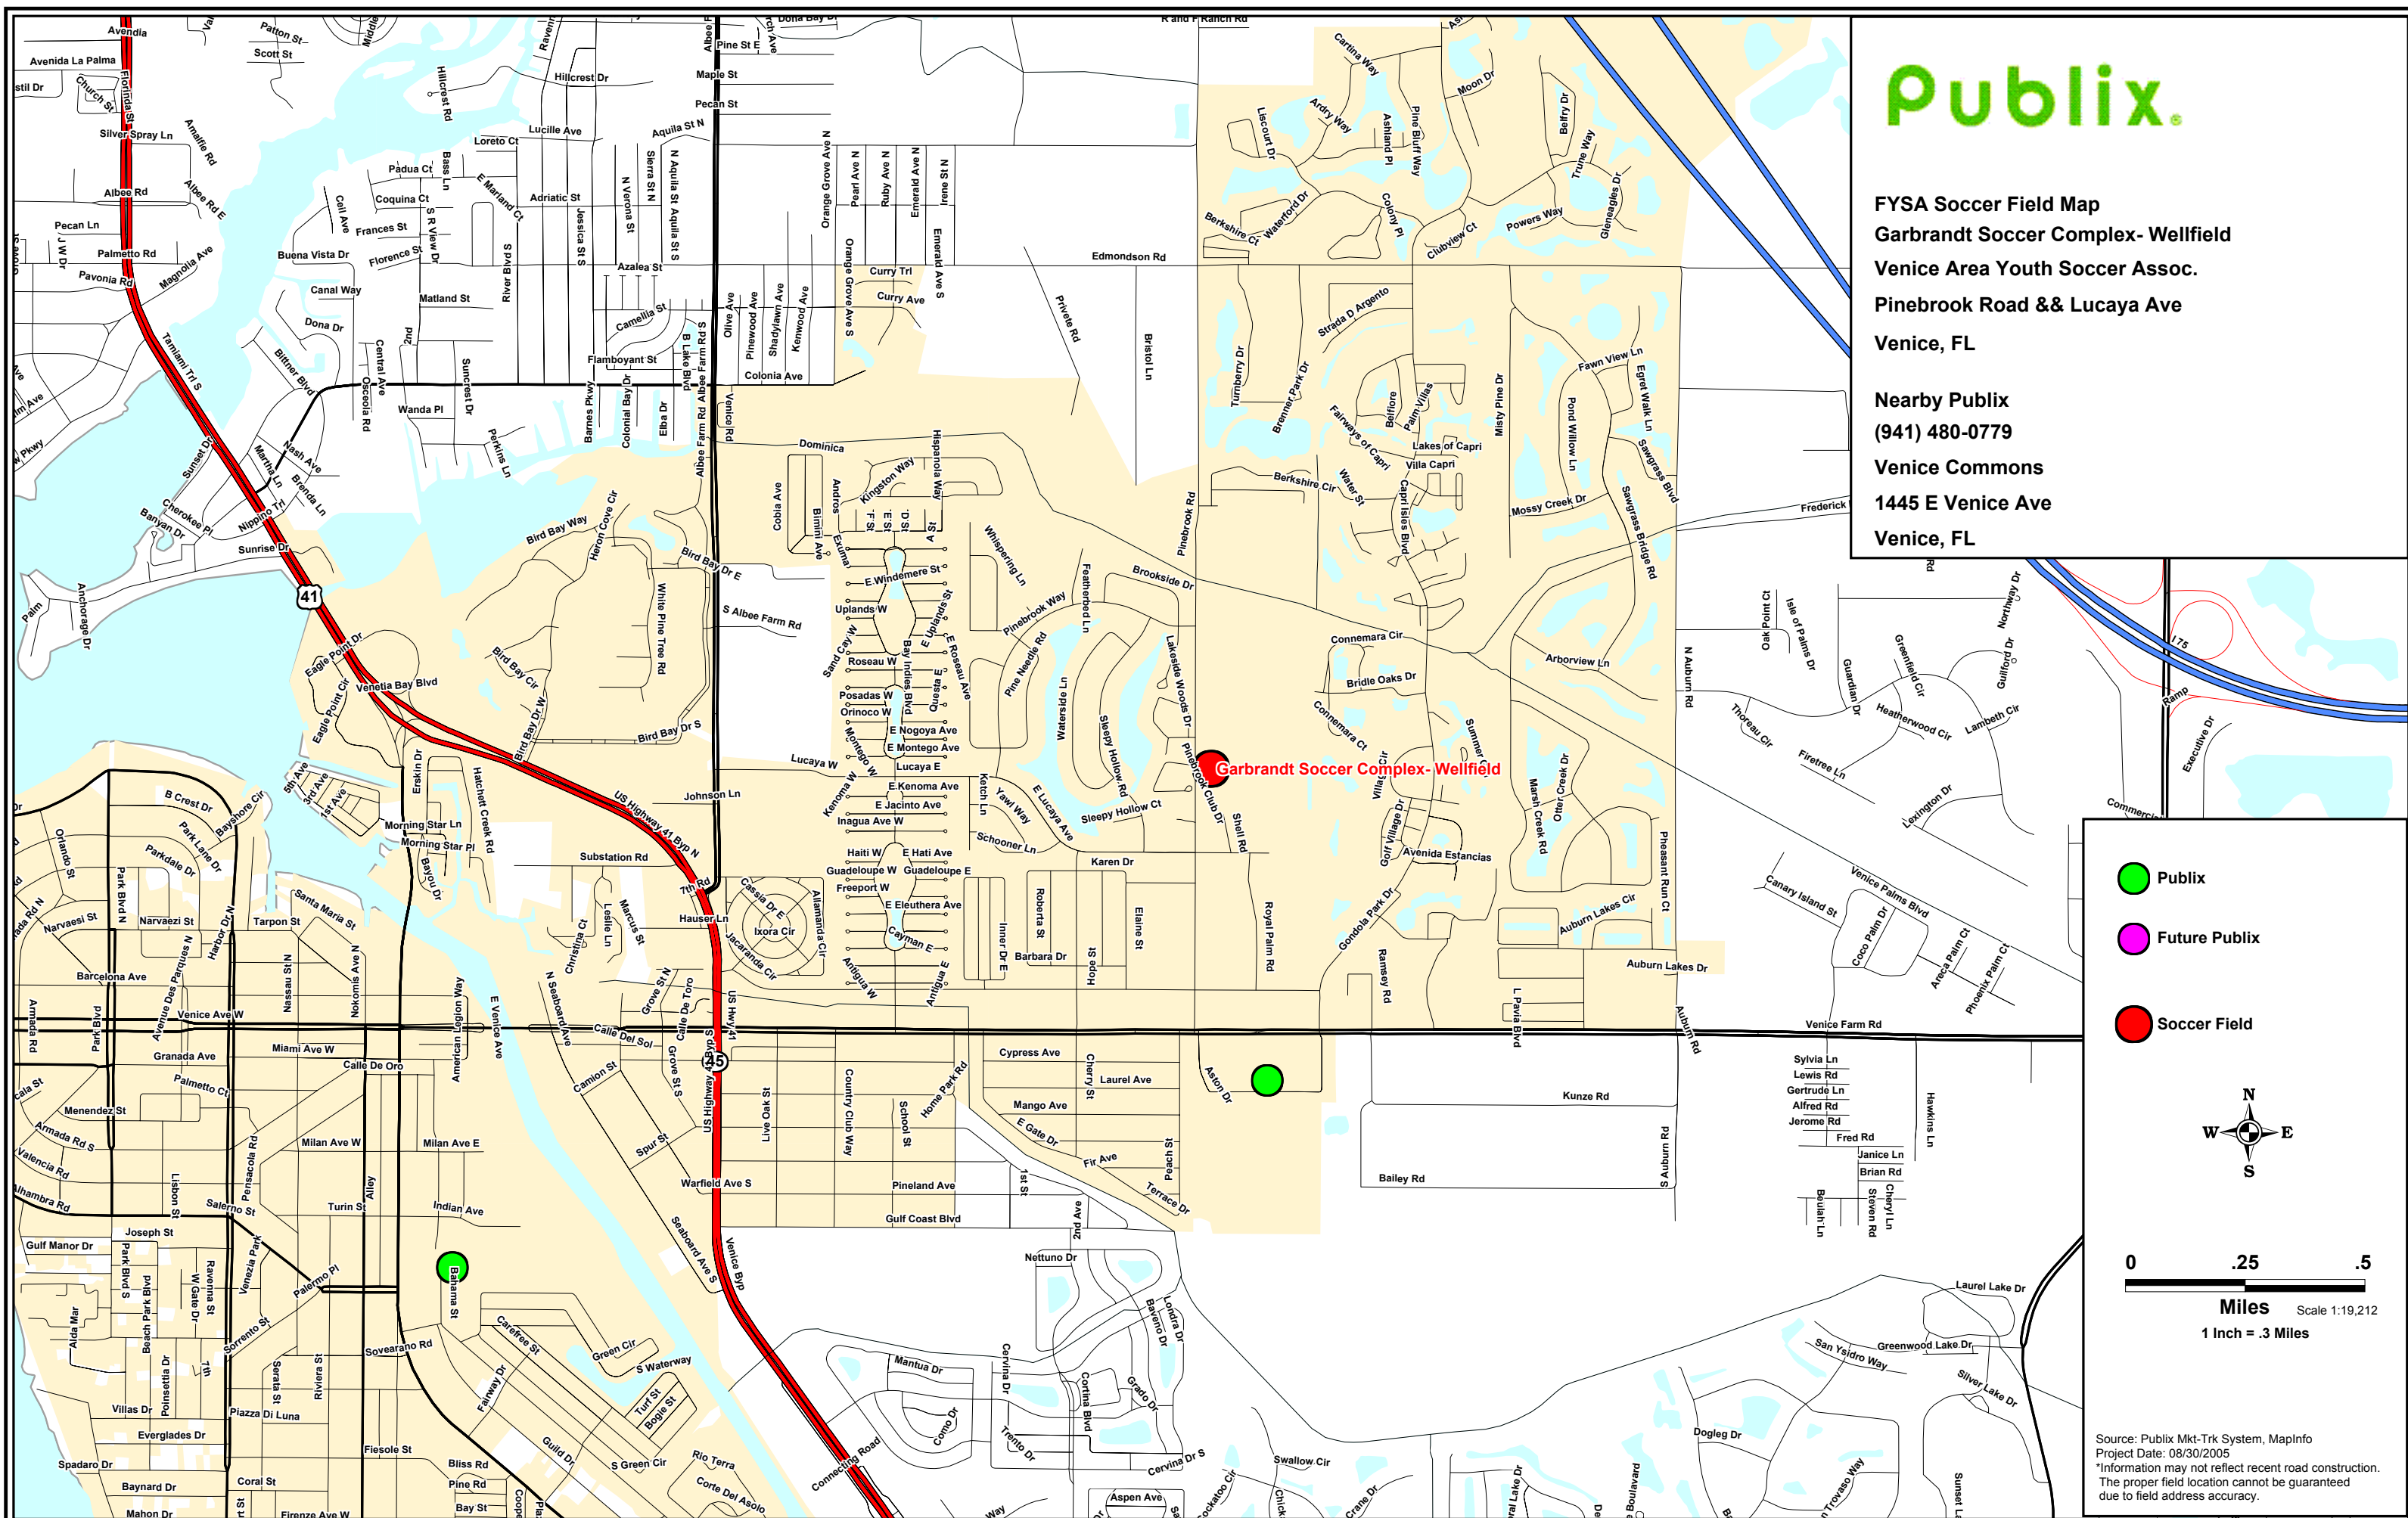

**FYSA Soccer Field Map**  
**Garbrandt Soccer Complex- Wellfield**  
**Venice Area Youth Soccer Assoc.**  
**Pinebrook Road & Lucaya Ave**  
**Venice, FL**

**Nearby Publix**  
**(941) 480-0779**  
**Venice Commons**  
**1445 E Venice Ave**  
**Venice, FL**

- Publix
- Future Publix
- Soccer Field

Source: Publix Mkt-Trk System, MapInfo  
 Project Date: 08/30/2005  
 \*Information may not reflect recent road construction.  
 The proper field location cannot be guaranteed  
 due to field address accuracy.