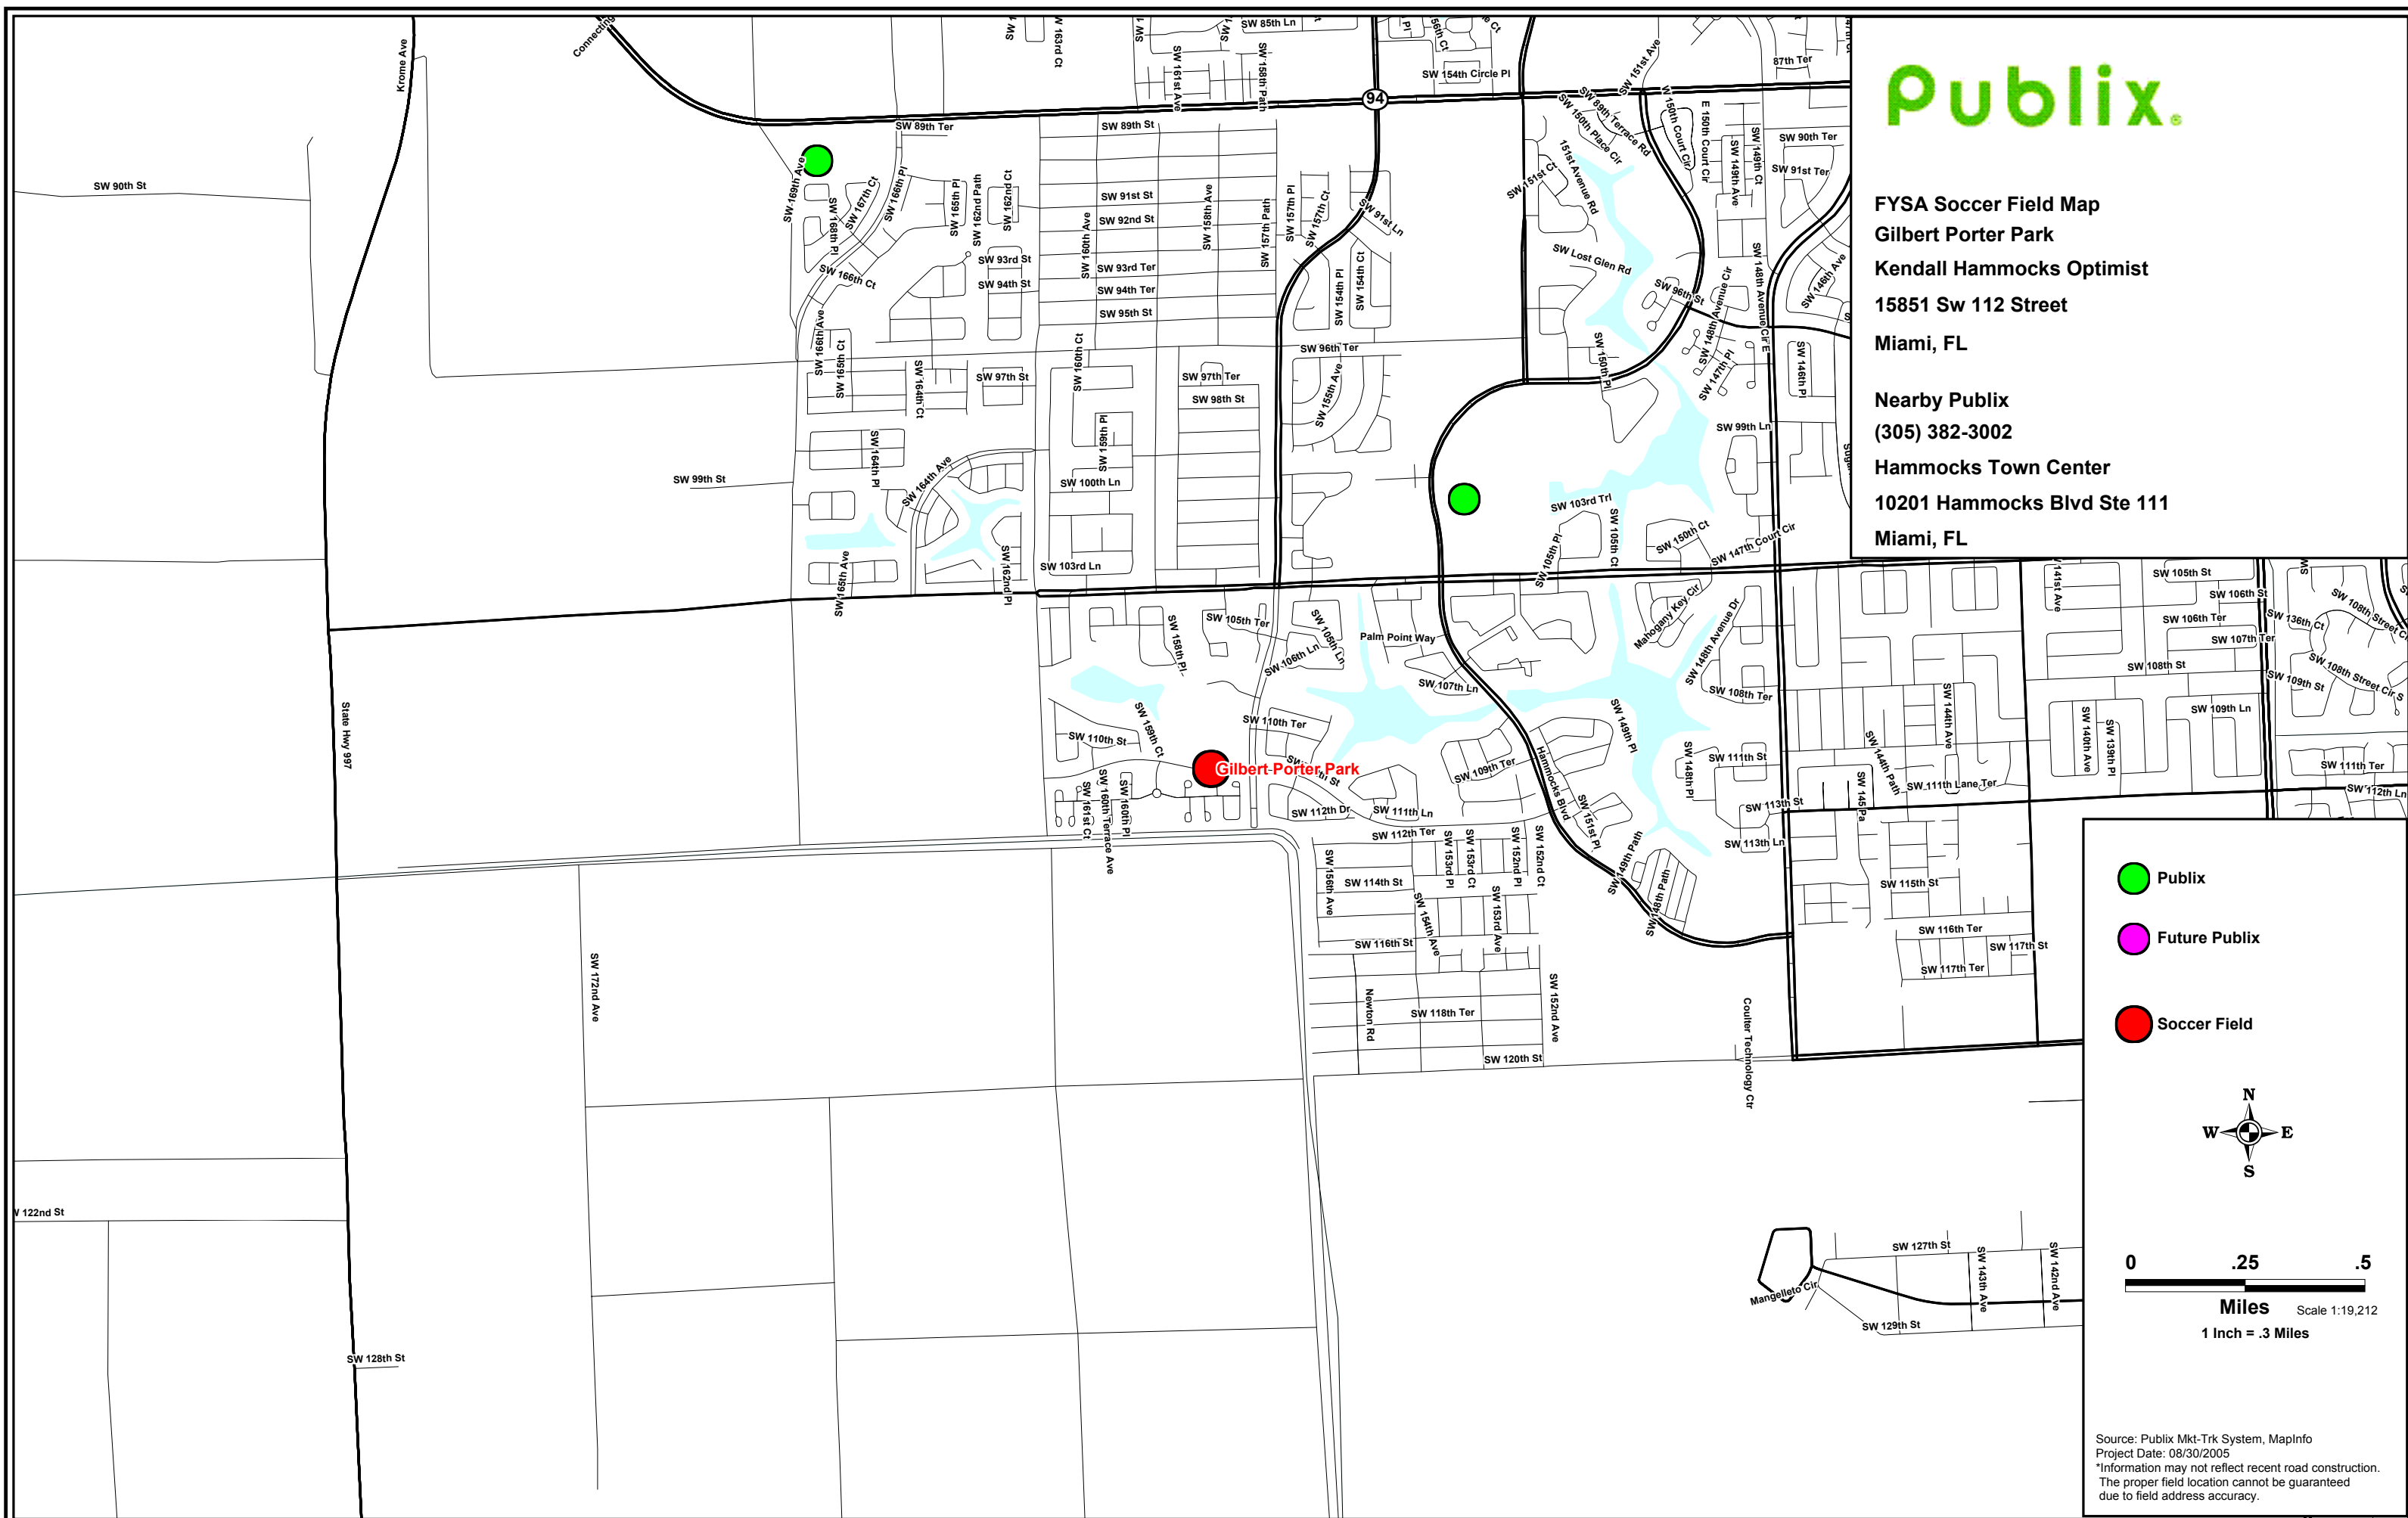

FYSA Soccer Field Map
Gilbert Porter Park
Kendall Hammocks Optimist
15851 Sw 112 Street
Miami, FL

Nearby Publix
(305) 382-3002
Hammocks Town Center
10201 Hammocks Blvd Ste 111
Miami, FL

- Publix
- Future Publix
- Soccer Field

Source: Publix Mkt-Trk System, MapInfo
Project Date: 08/30/2005
*Information may not reflect recent road construction.
The proper field location cannot be guaranteed
due to field address accuracy.