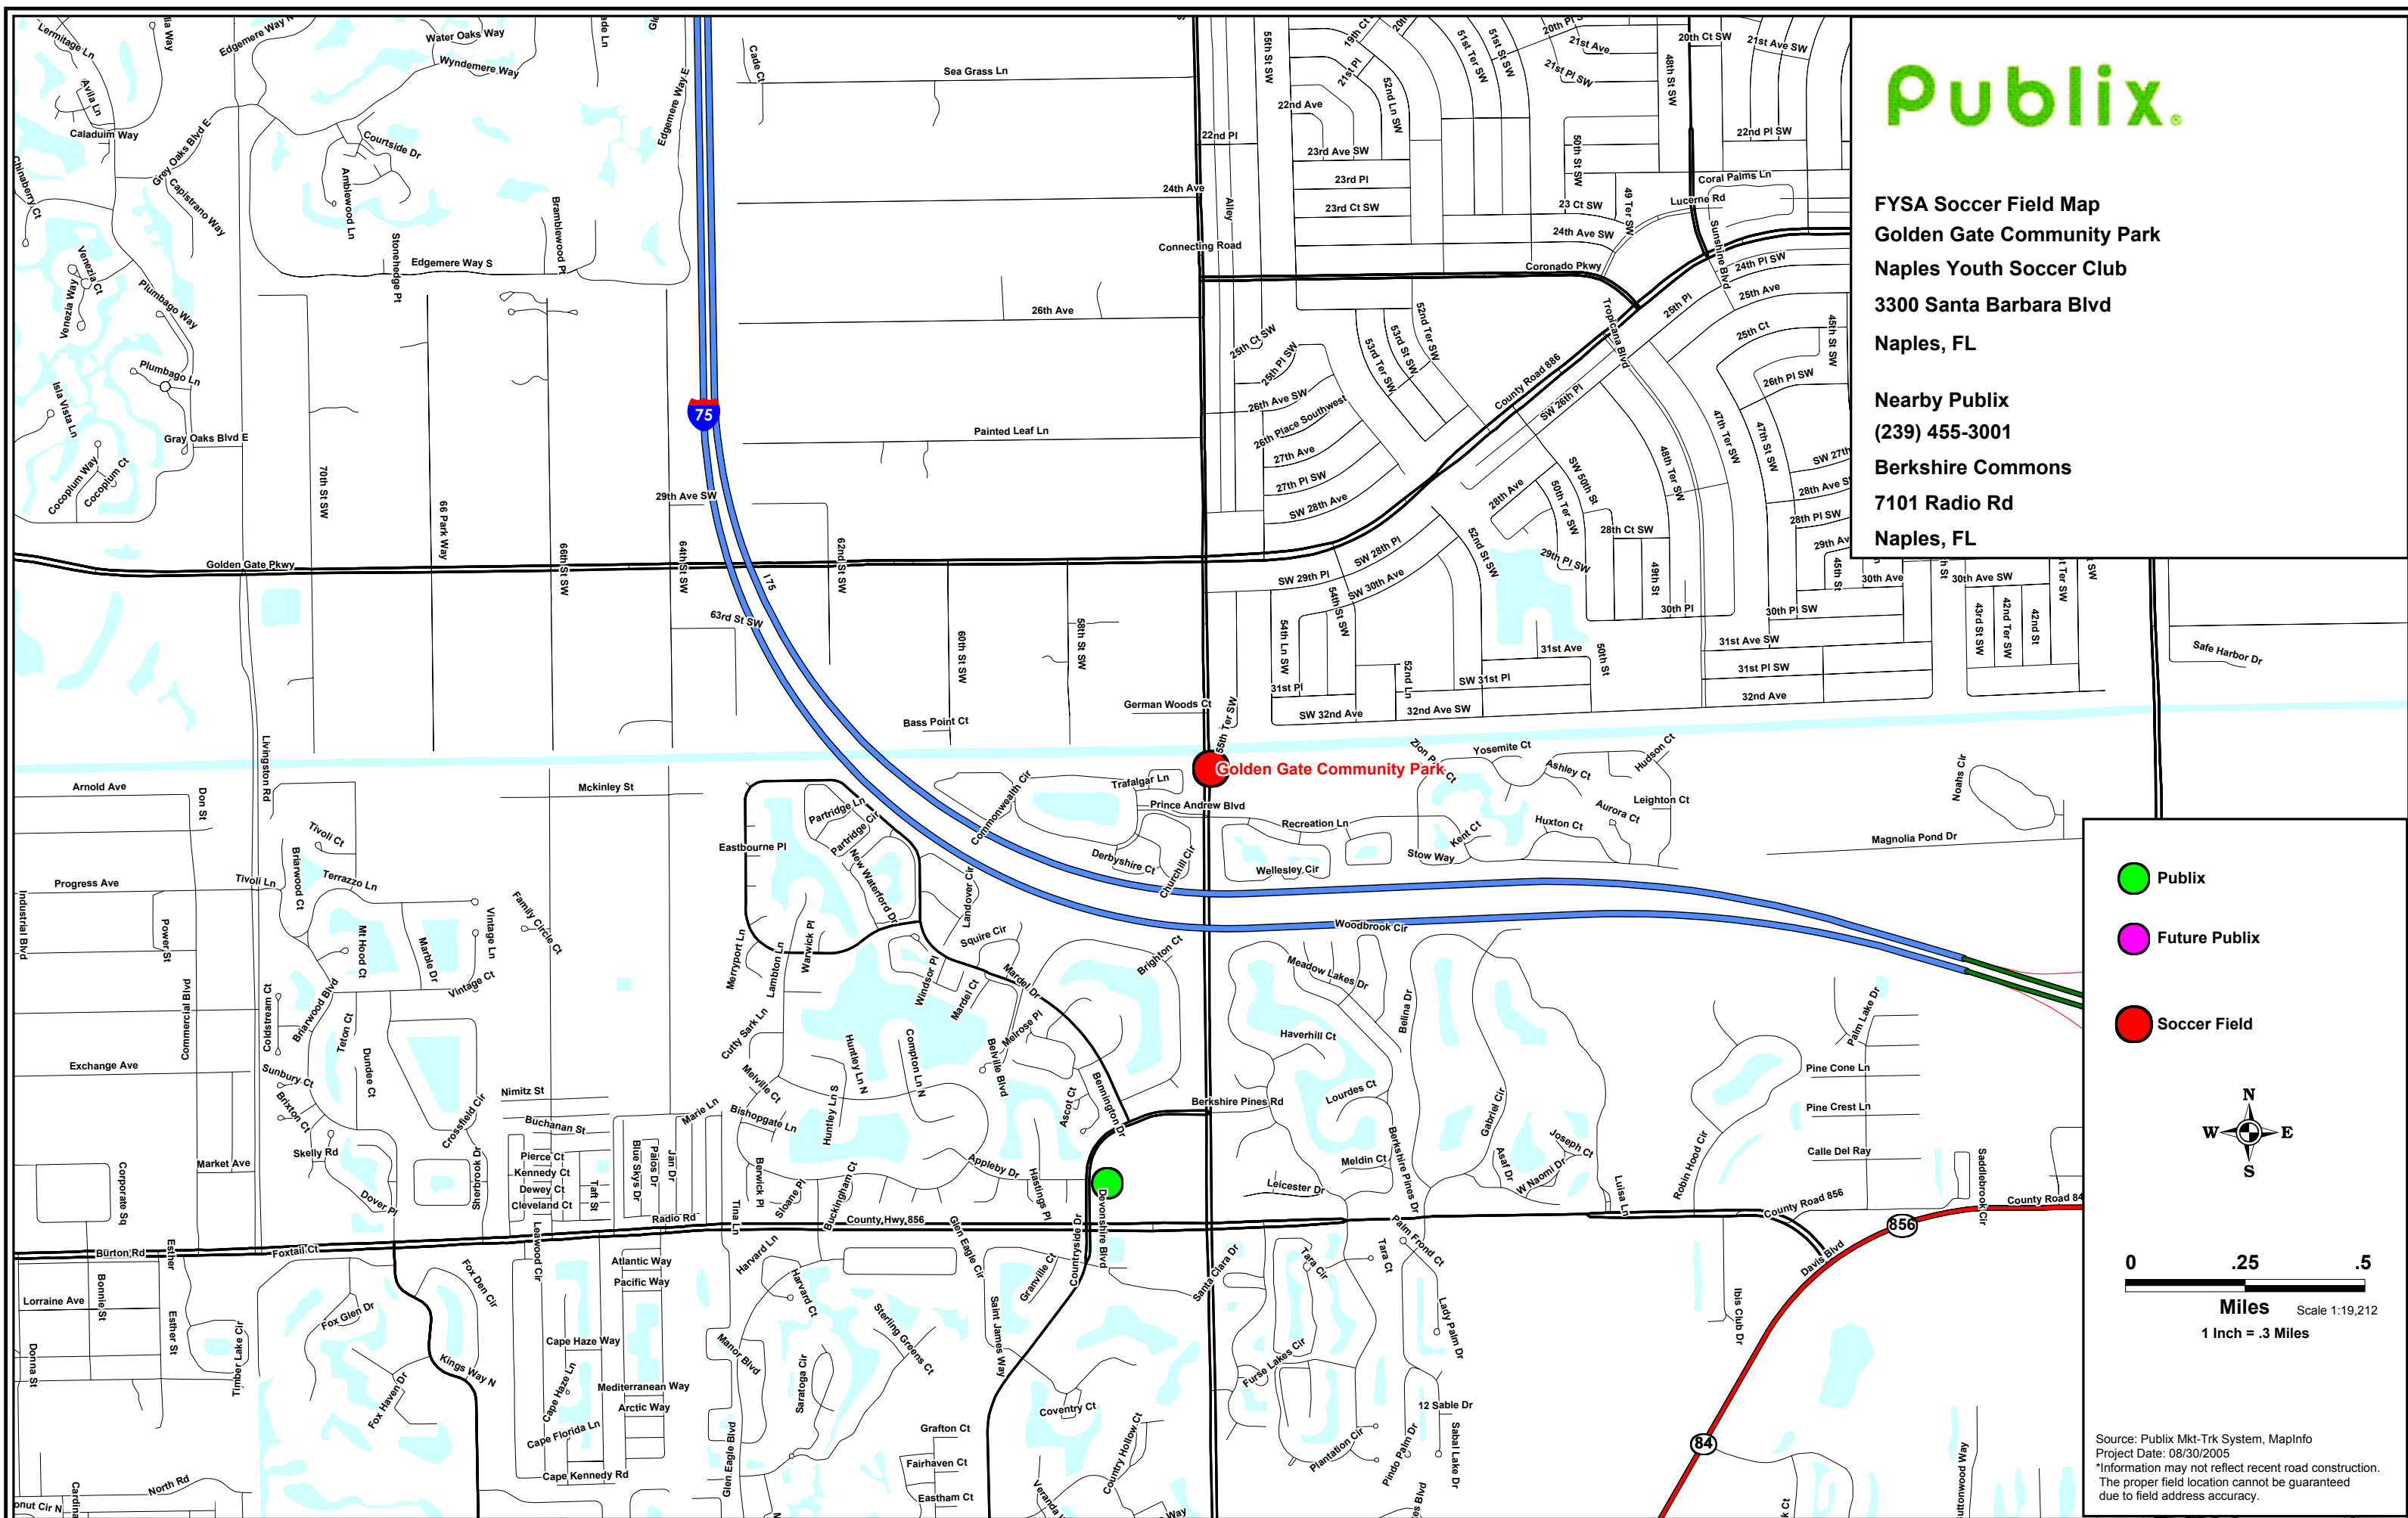

- Publix
- Future Publix
- Soccer Field

W    E  
N    S

0    .25    .5

**Miles**    Scale 1:19,212

1 Inch = .3 Miles

Source: Publix Mkt-Trk System, MapInfo  
 Project Date: 08/30/2005  
 \*Information may not reflect recent road construction.  
 The proper field location cannot be guaranteed due to field address accuracy.