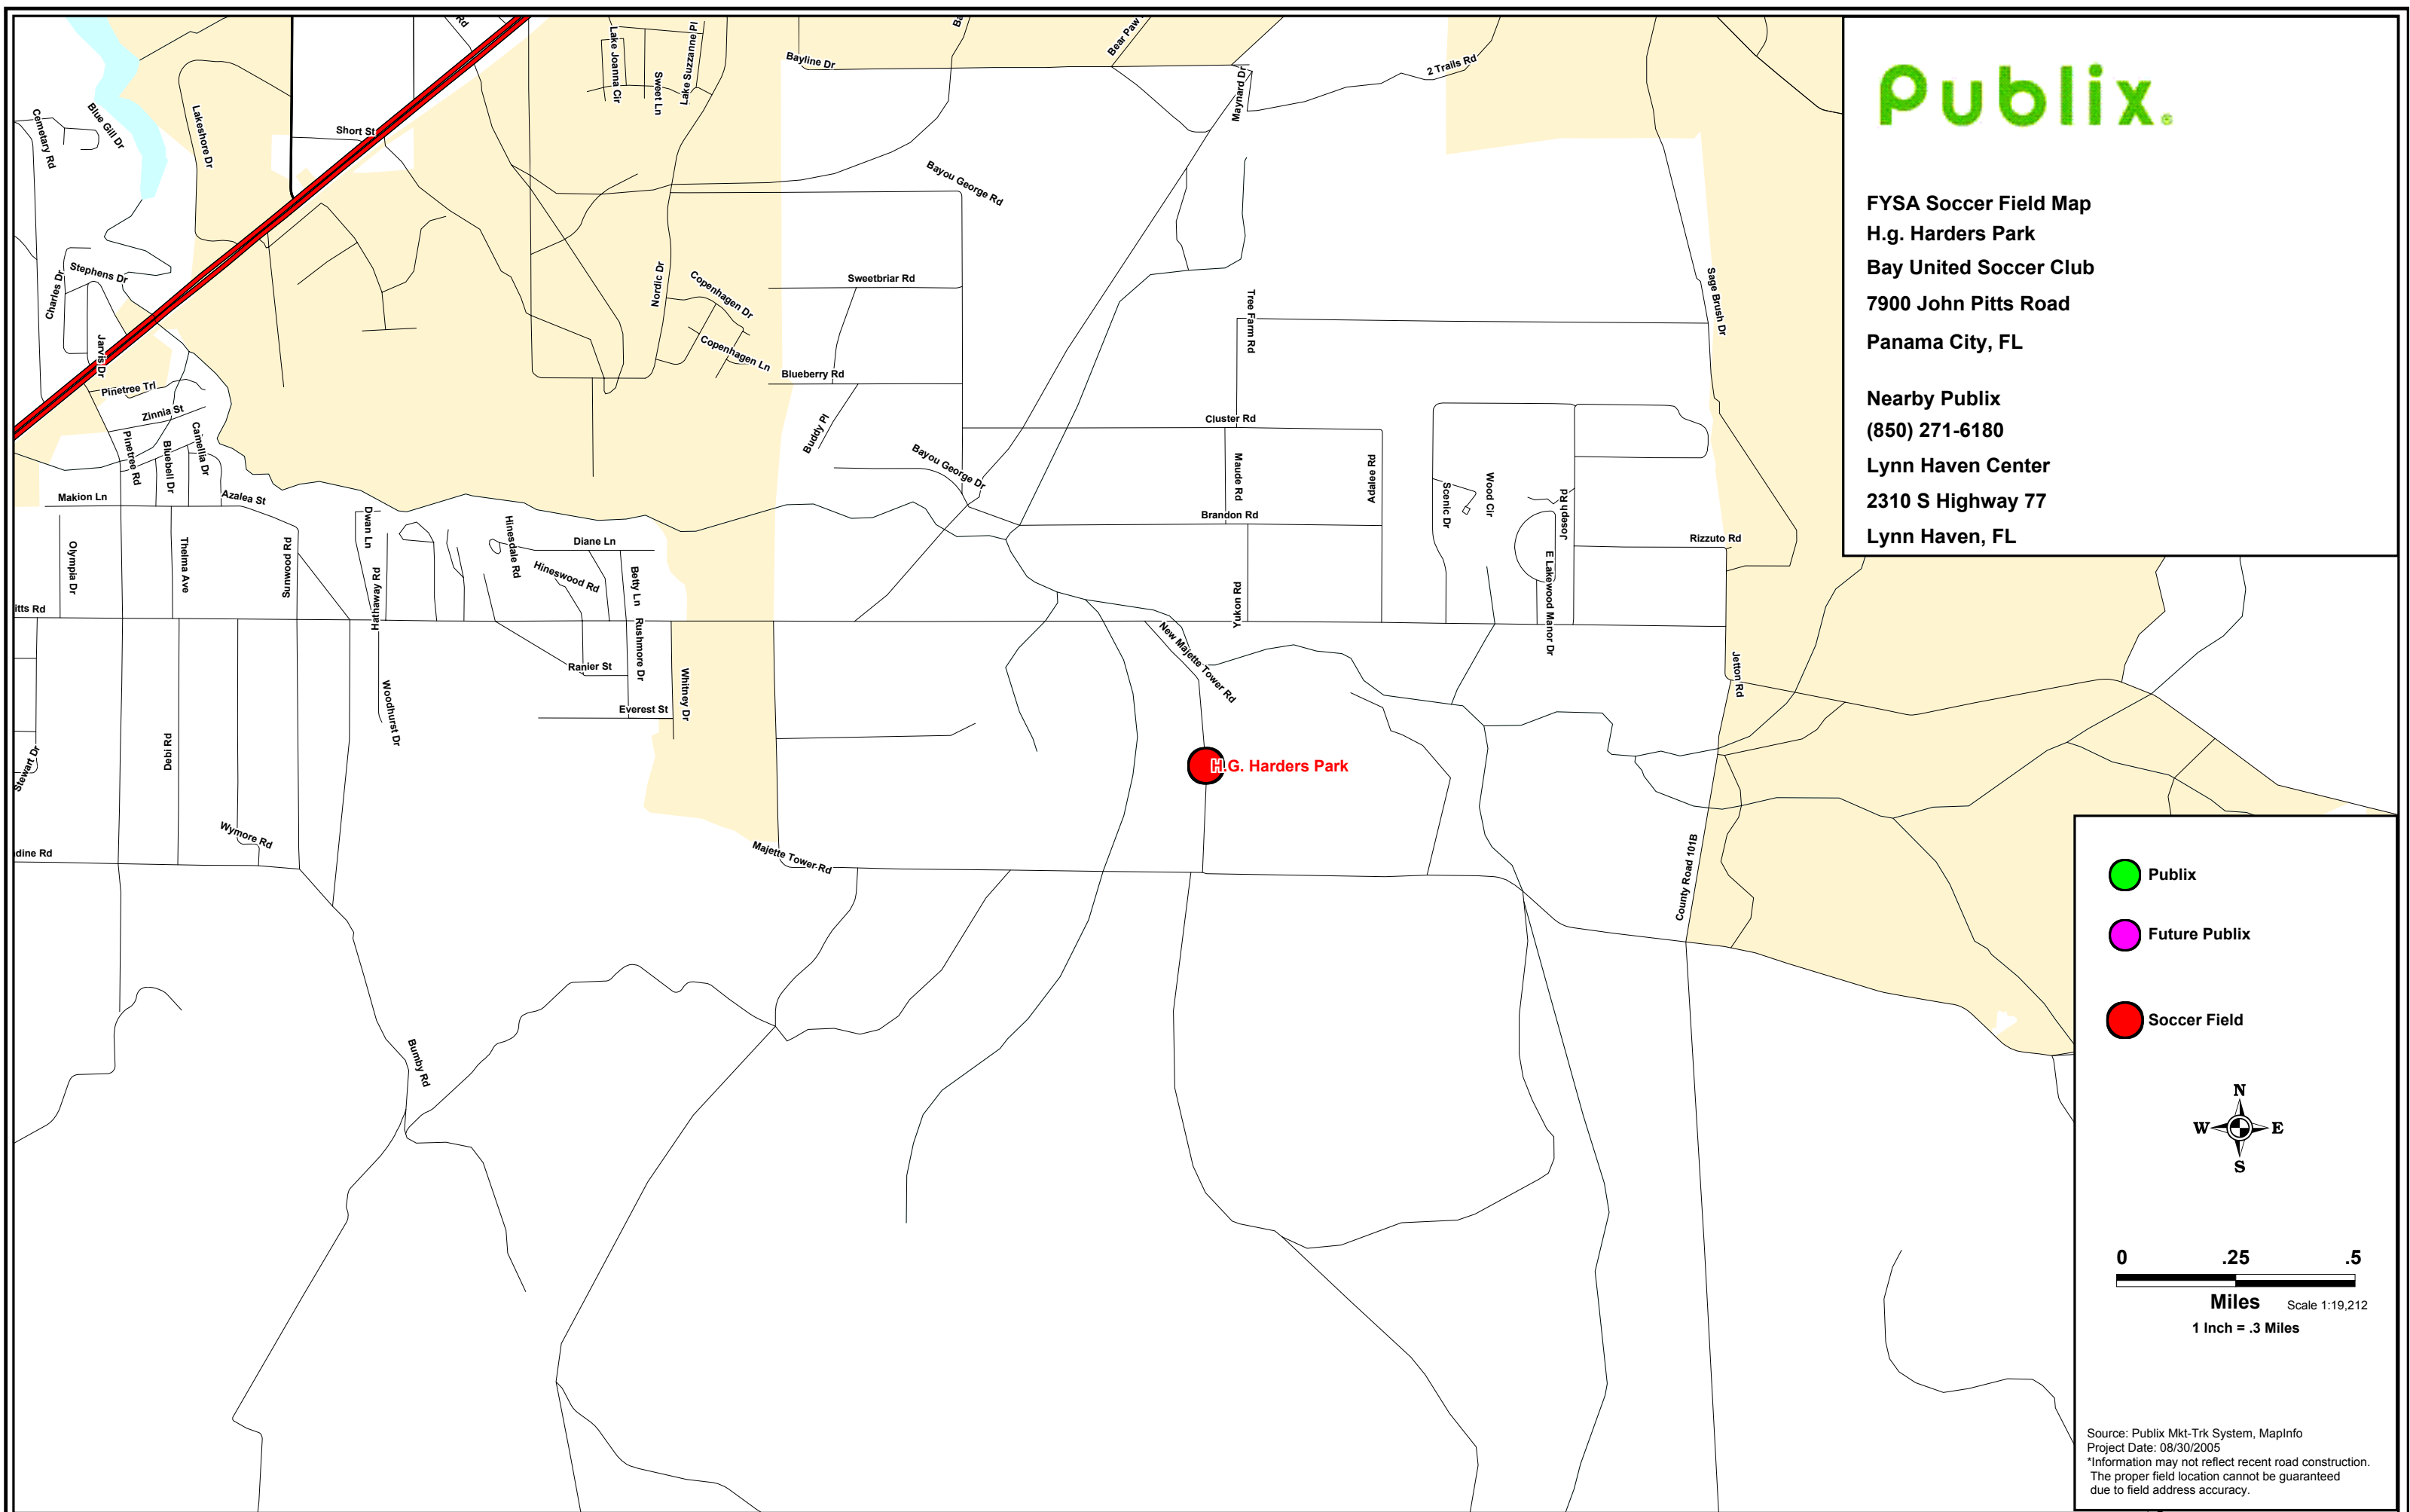

FYSA Soccer Field Map
H.g. Harders Park
Bay United Soccer Club
7900 John Pitts Road
Panama City, FL

Nearby Publix
(850) 271-6180
Lynn Haven Center
2310 S Highway 77
Lynn Haven, FL

- Publix
- Future Publix
- Soccer Field

Miles Scale 1:19,212
1 Inch = .3 Miles

Source: Publix Mkt-Trk System, MapInfo
Project Date: 08/30/2005
*Information may not reflect recent road construction.
The proper field location cannot be guaranteed
due to field address accuracy.