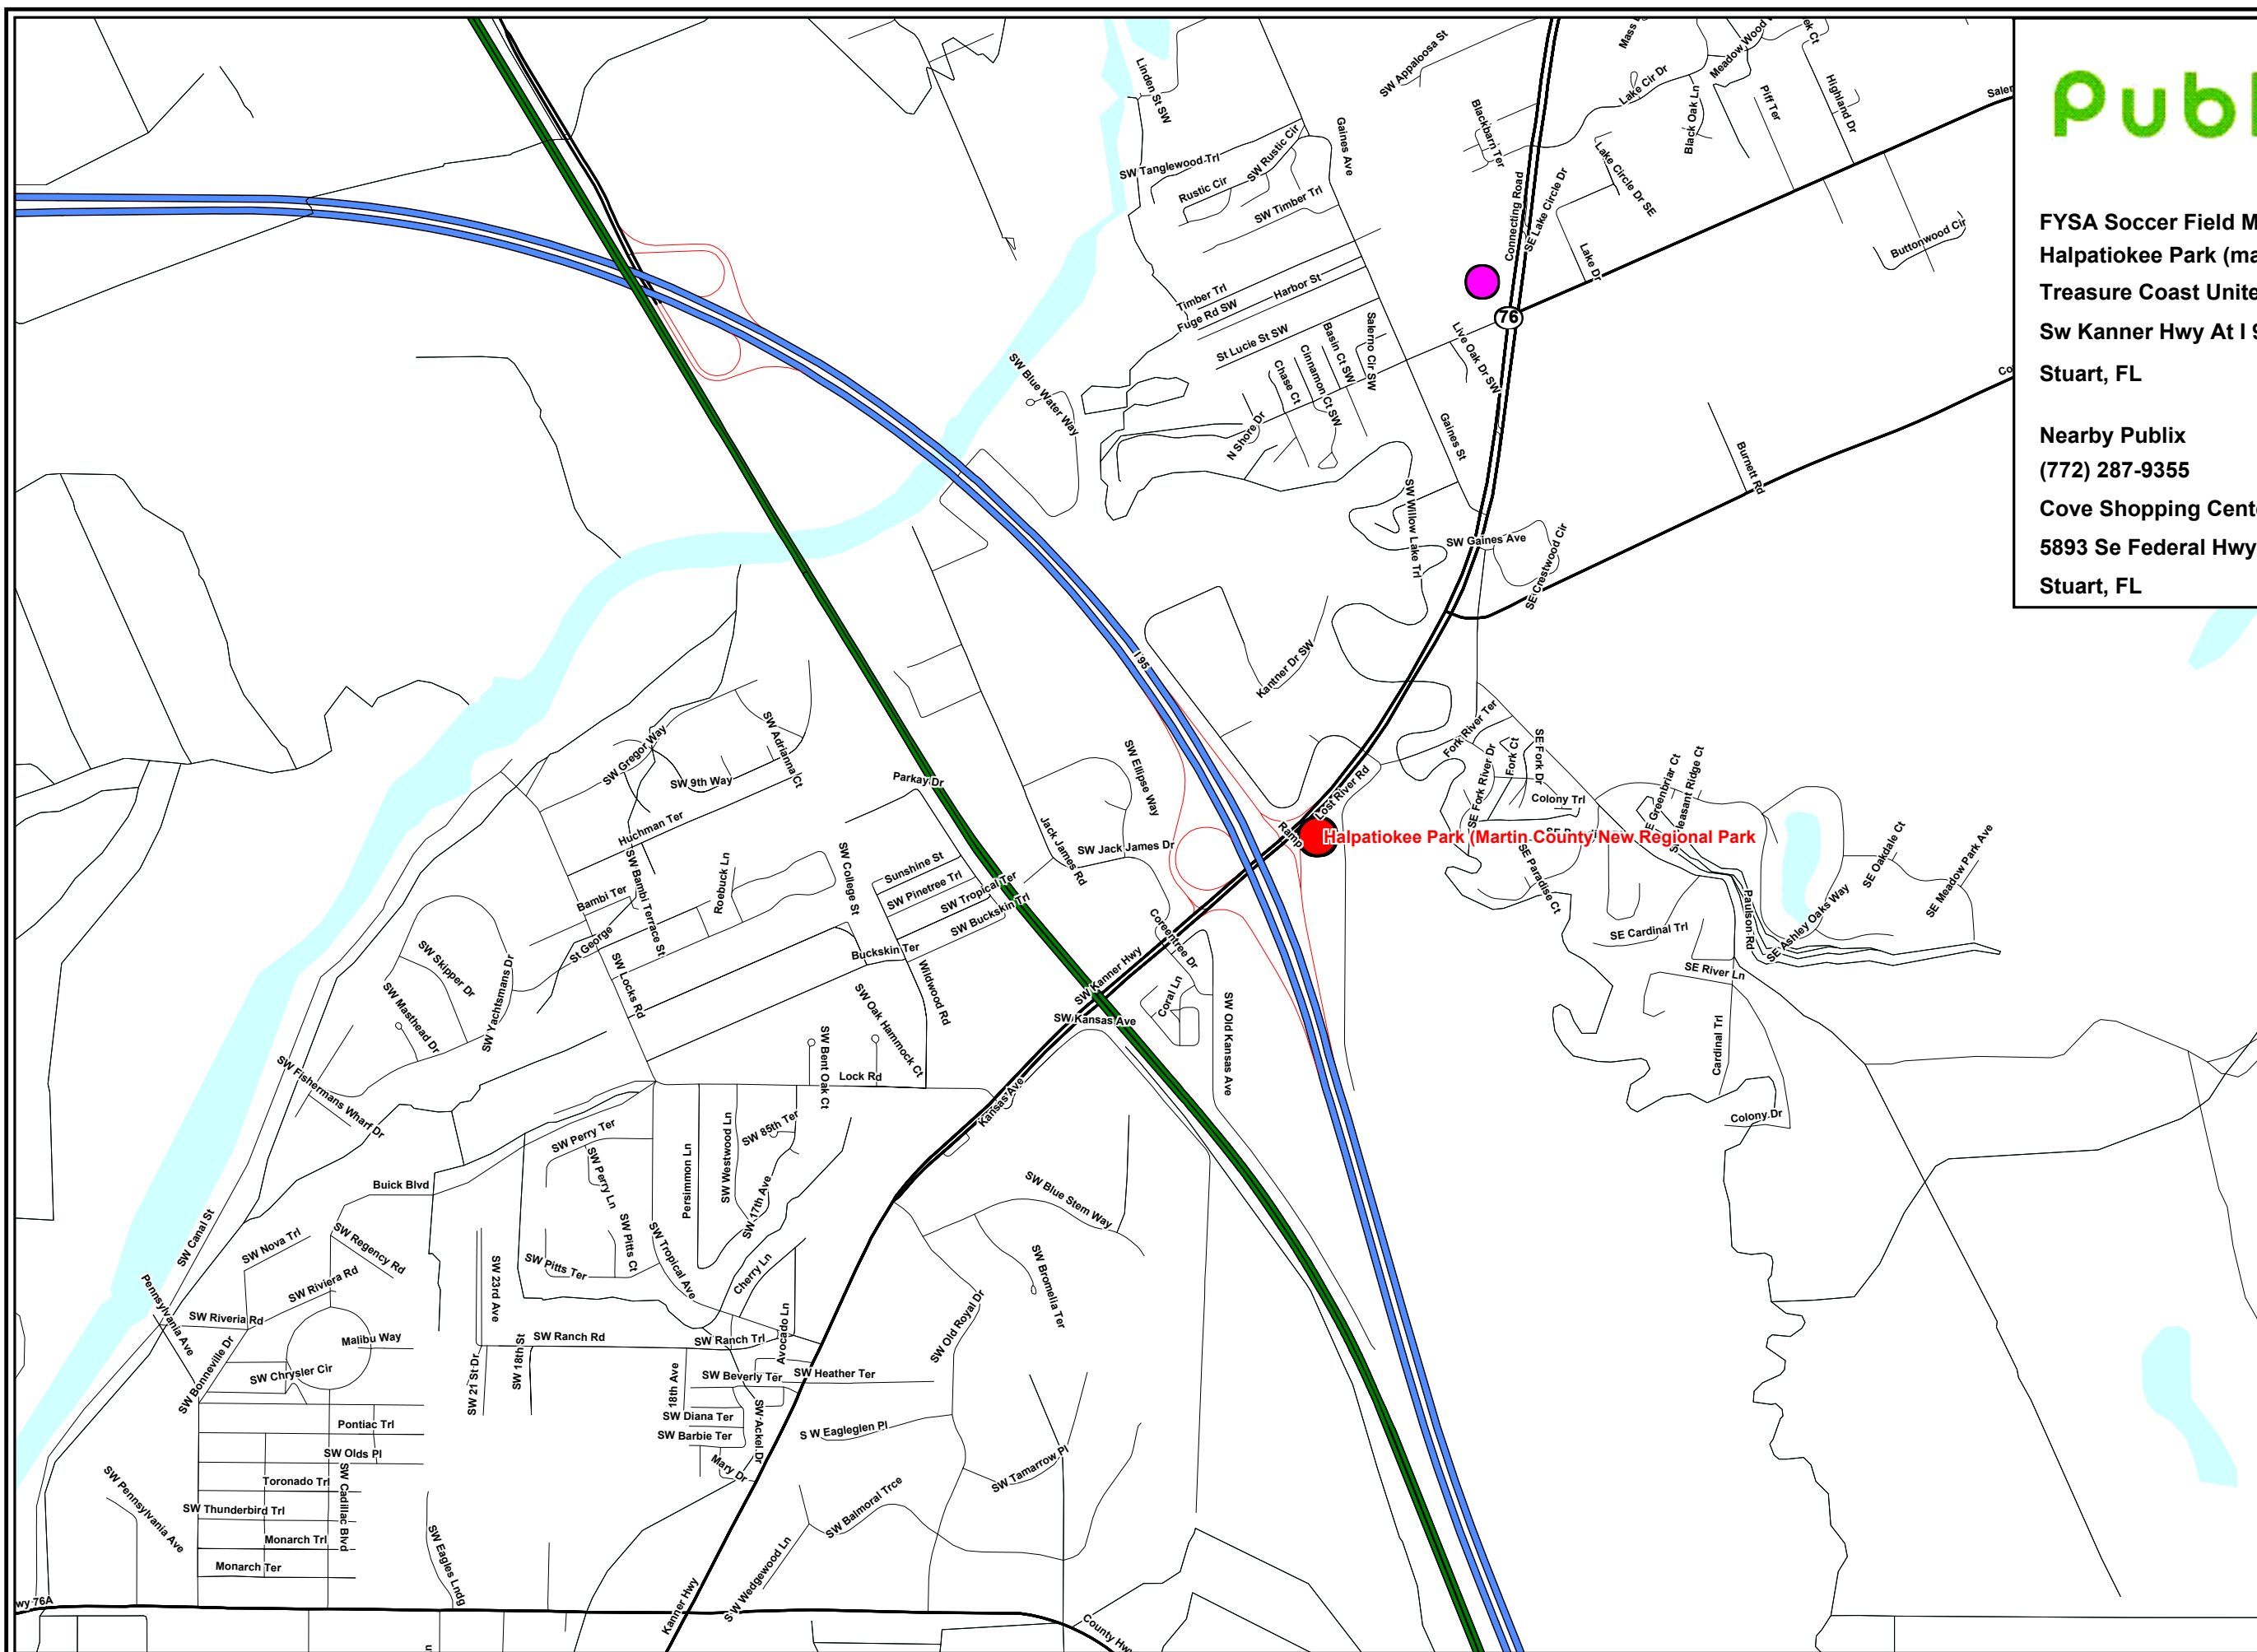

FYSA Soccer Field Map
Halpatiokee Park (Martin County New Regional Park)
Treasure Coast United
Sw Kanner Hwy At I 95 N.
Stuart, FL

Nearby Publix
(772) 287-9355
Cove Shopping Center
5893 Se Federal Hwy
Stuart, FL

-  Publix
-  Future Publix
-  Soccer Field

Miles Scale 1:19,212
 1 Inch = .3 Miles

Source: Publix Mkt-Trk System, MapInfo
 Project Date: 08/30/2005
 *Information may not reflect recent road construction.
 The proper field location cannot be guaranteed due to field address accuracy.