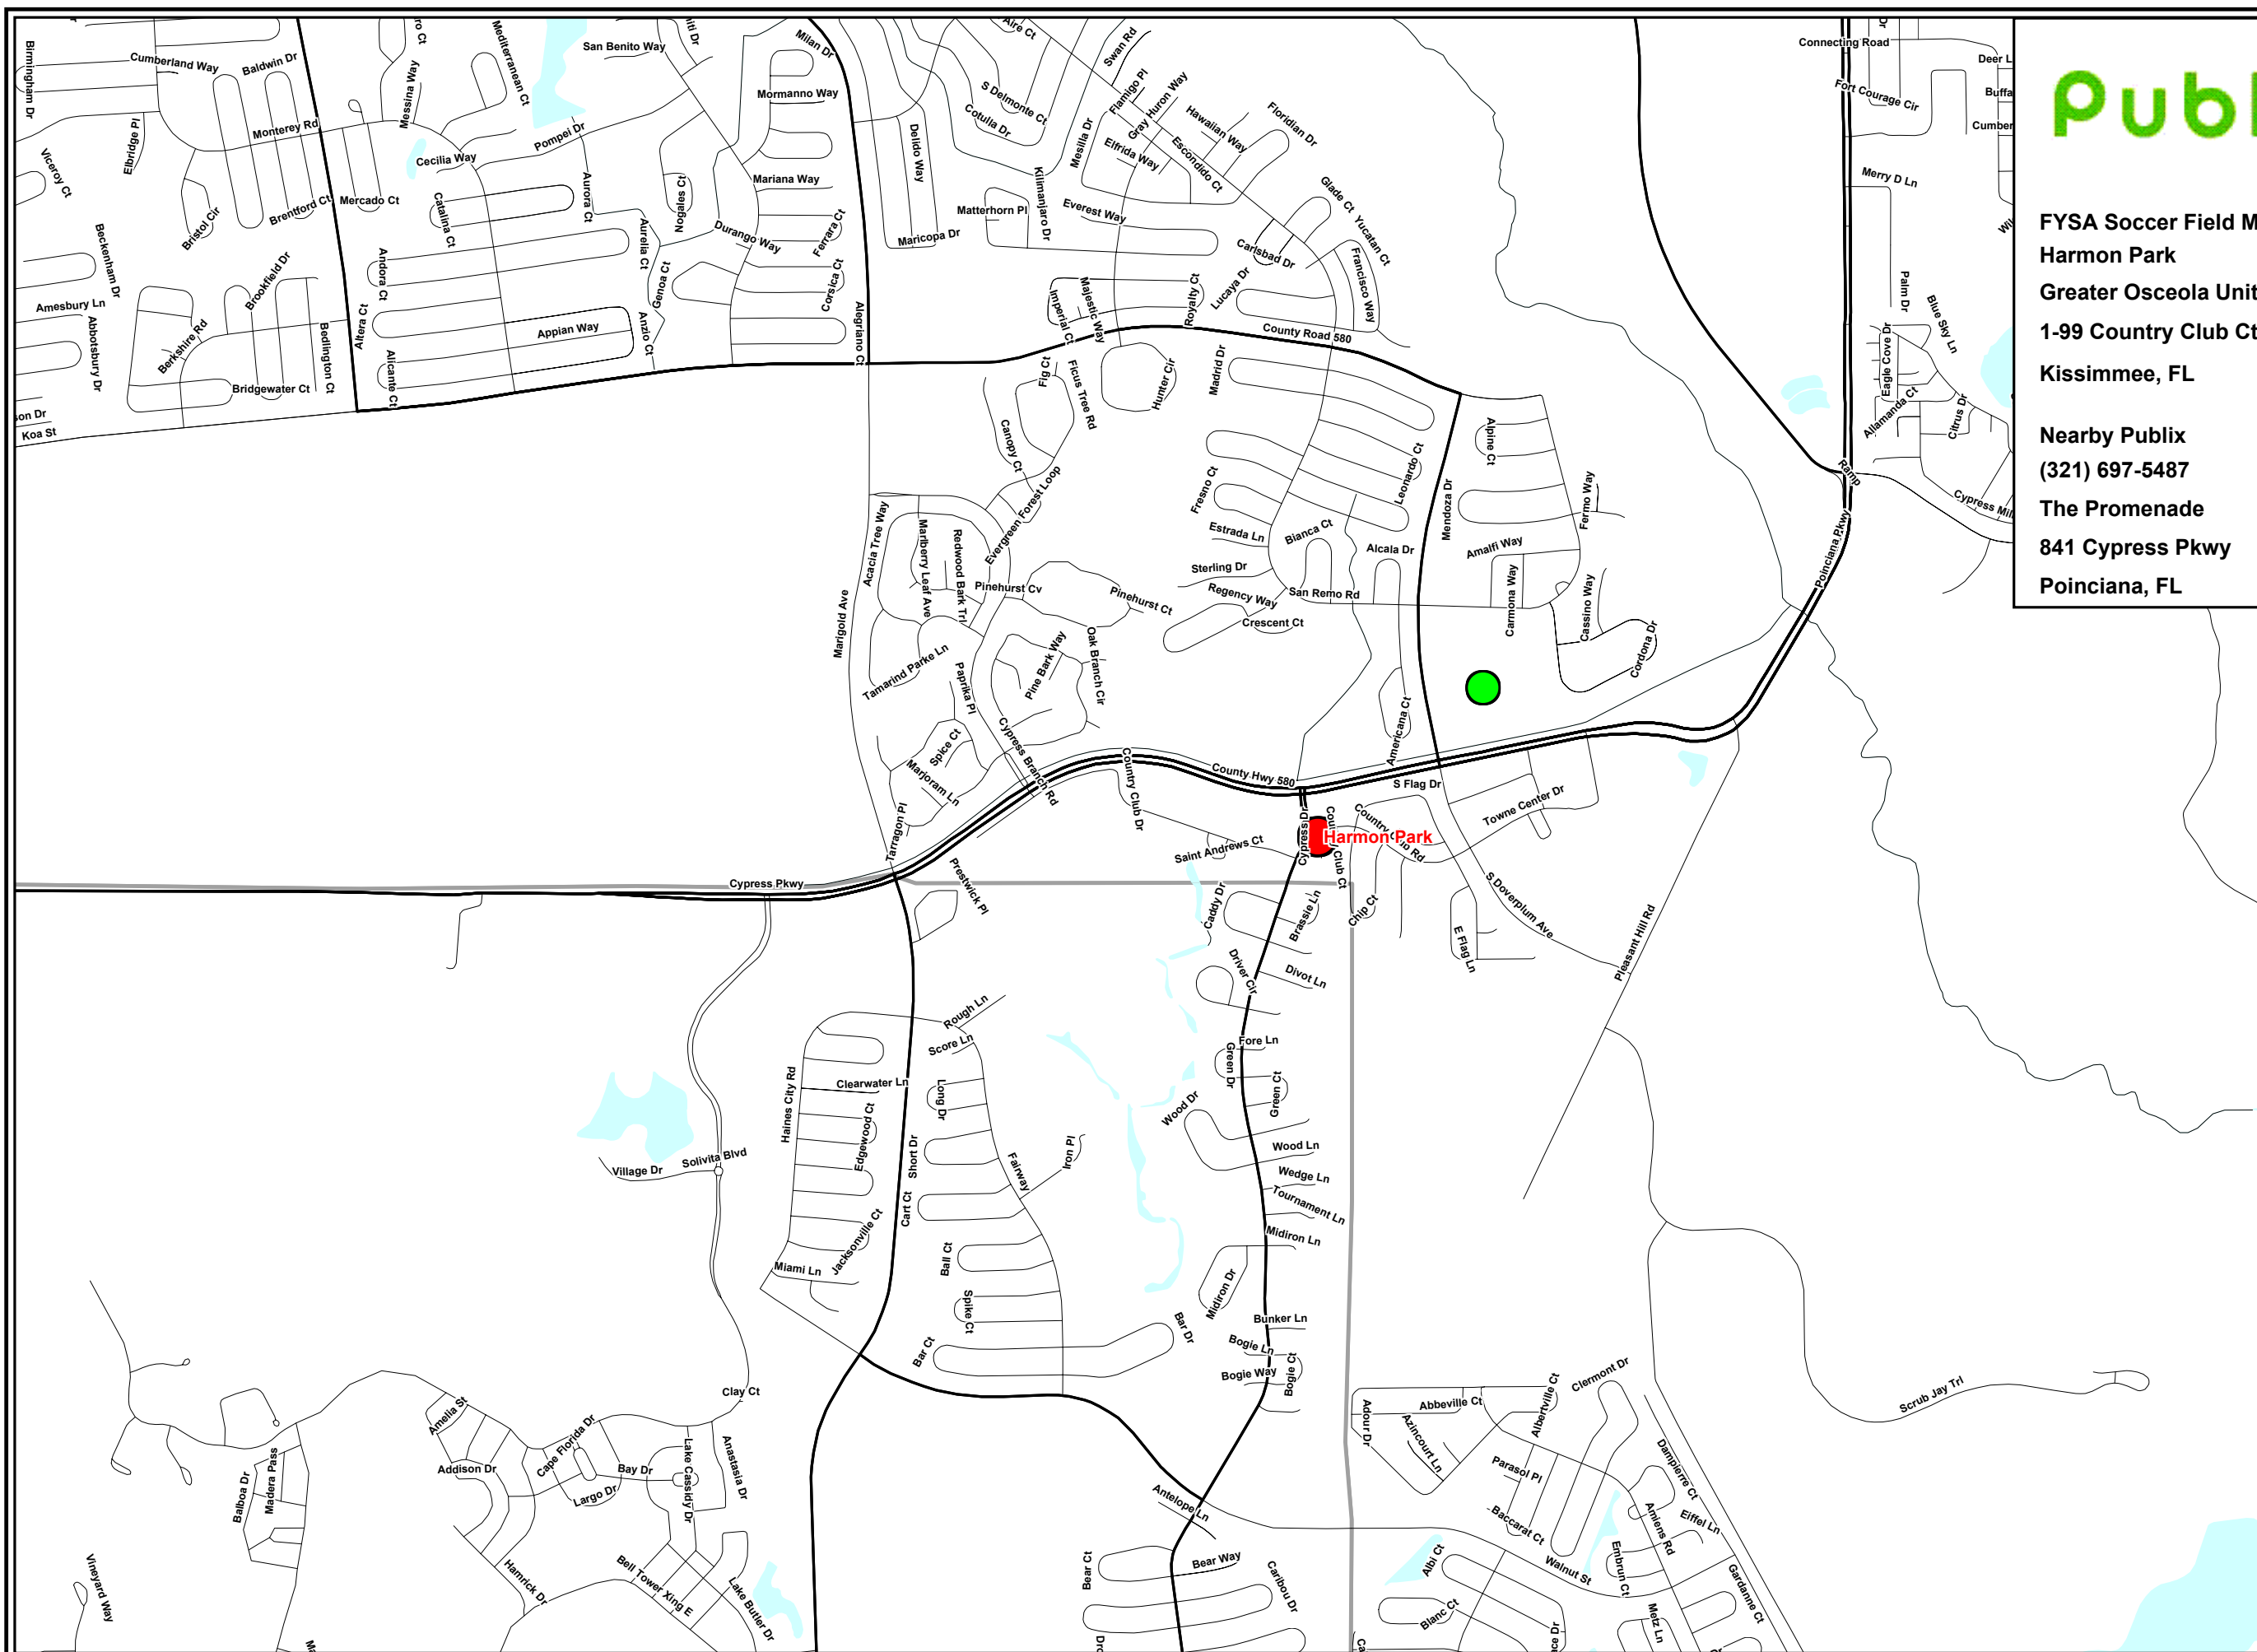

FYSA Soccer Field Map
Harmon Park
Greater Osceola United Soccer League
1-99 Country Club Ct.
Kissimmee, FL

Nearby Publix
(321) 697-5487
The Promenade
841 Cypress Pkwy
Poinciana, FL

- Publix
- Future Publix
- Soccer Field

Miles Scale 1:19,212
1 Inch = .3 Miles

Source: Publix Mkt-Trk System, MapInfo
Project Date: 08/30/2005
*Information may not reflect recent road construction.
The proper field location cannot be guaranteed
due to field address accuracy.