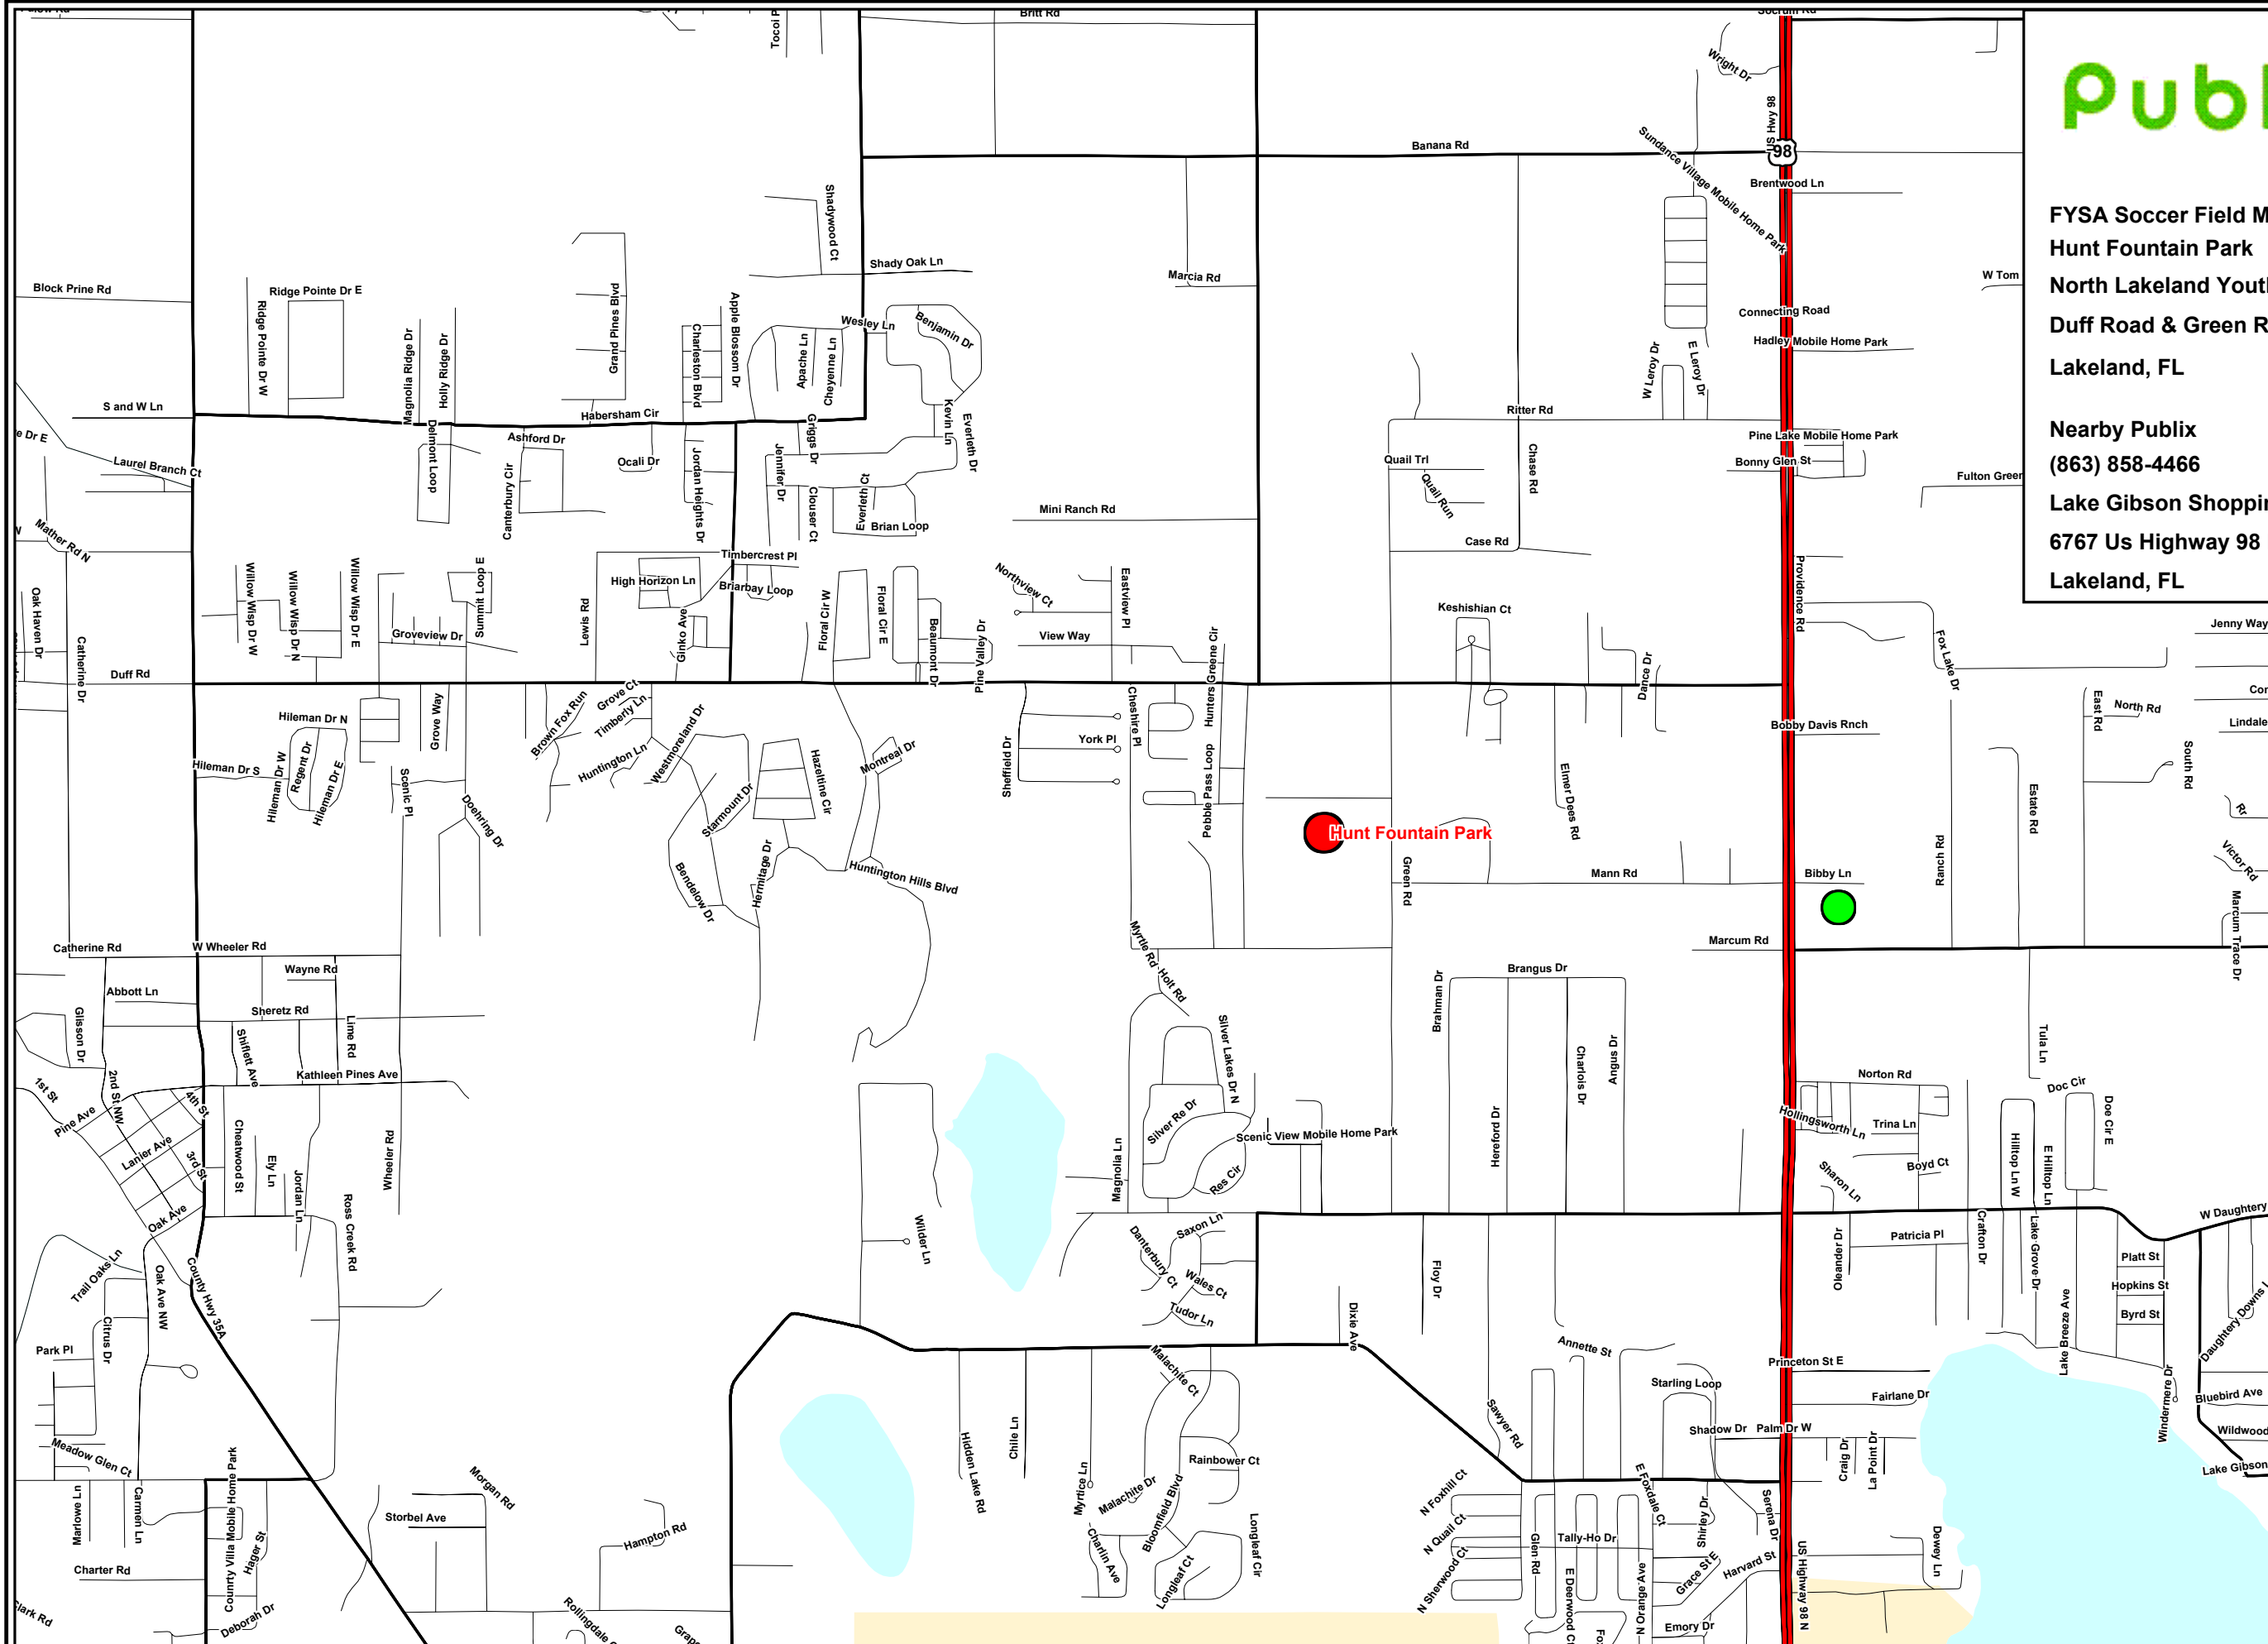

FYSA Soccer Field Map
Hunt Fountain Park
North Lakeland Youth Soccer
Duff Road & Green Road
Lakeland, FL

Nearby Publix
(863) 858-4466
Lake Gibson Shopping Center
6767 Us Highway 98 N
Lakeland, FL

- Publix
- Future Publix
- Soccer Field

Source: Publix Mkt-Trk System, MapInfo
Project Date: 08/30/2005
*Information may not reflect recent road construction.
The proper field location cannot be guaranteed
due to field address accuracy.