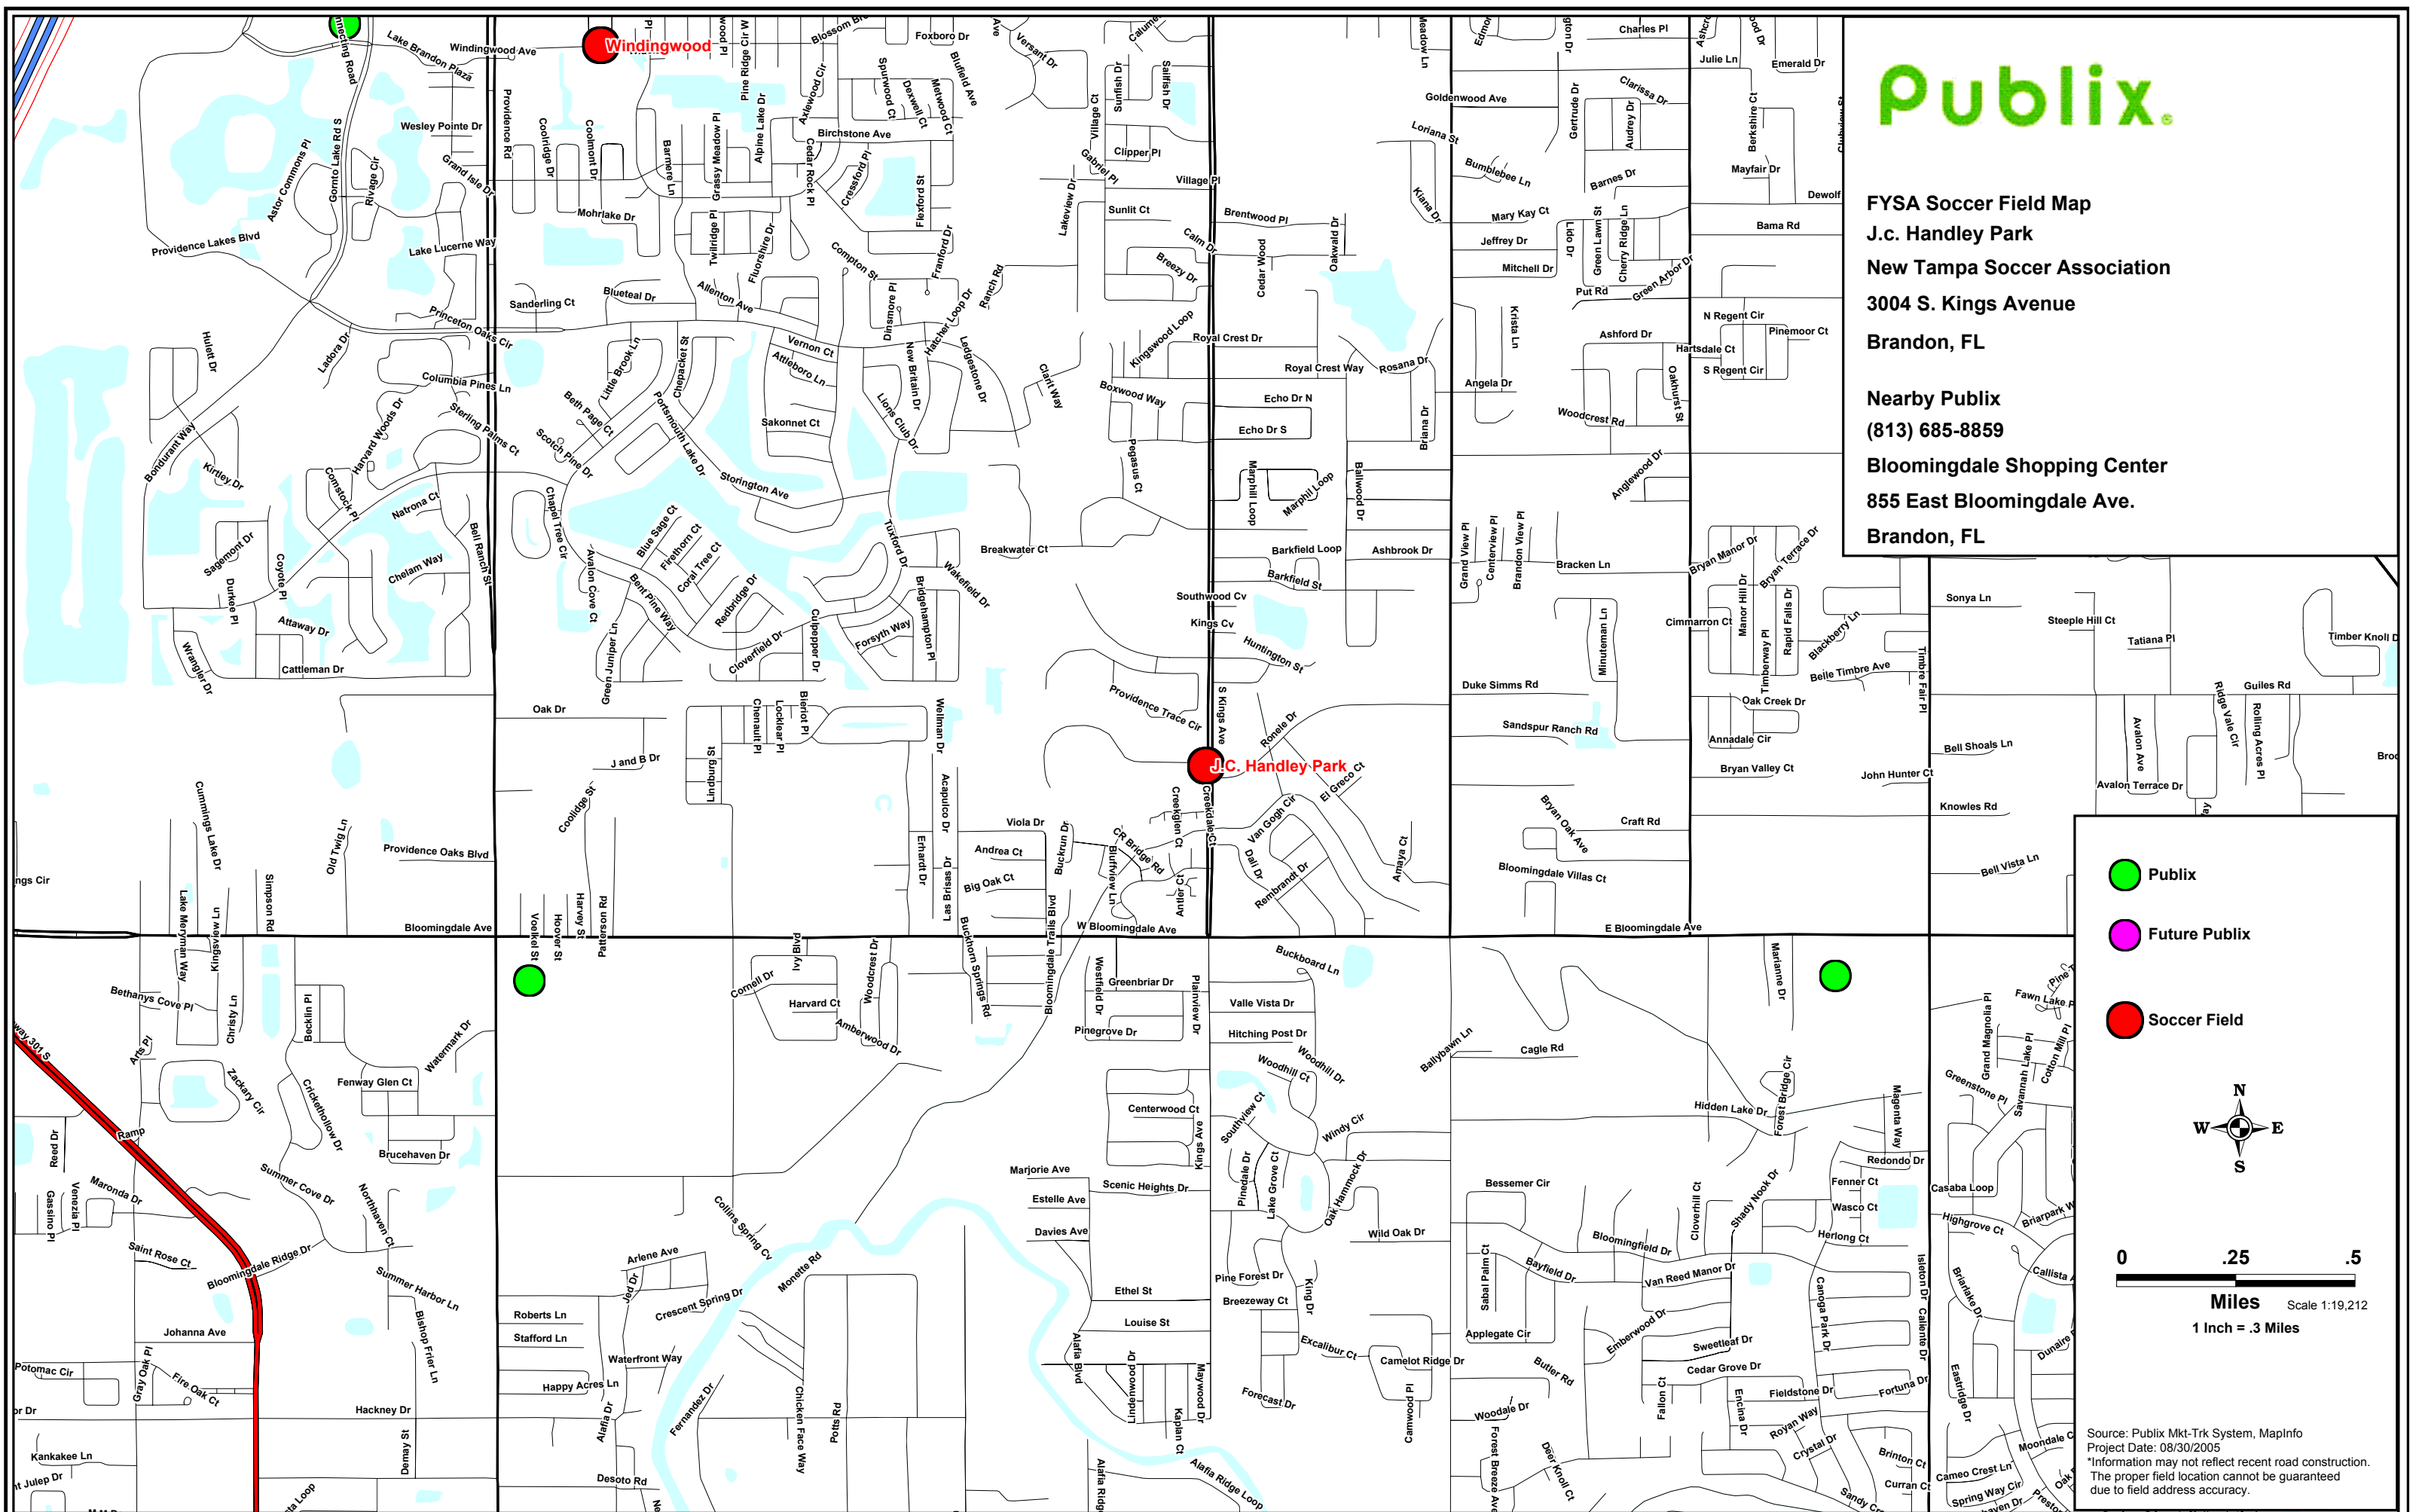

**FYSA Soccer Field Map**  
**J.c. Handley Park**  
**New Tampa Soccer Association**  
**3004 S. Kings Avenue**  
**Brandon, FL**

**Nearby Publix**  
**(813) 685-8859**  
**Bloomingdale Shopping Center**  
**855 East Bloomingdale Ave.**  
**Brandon, FL**

Source: Publix Mkt-Trk System, MapInfo  
 Project Date: 08/30/2005  
 \*Information may not reflect recent road construction.  
 The proper field location cannot be guaranteed due to field address accuracy.