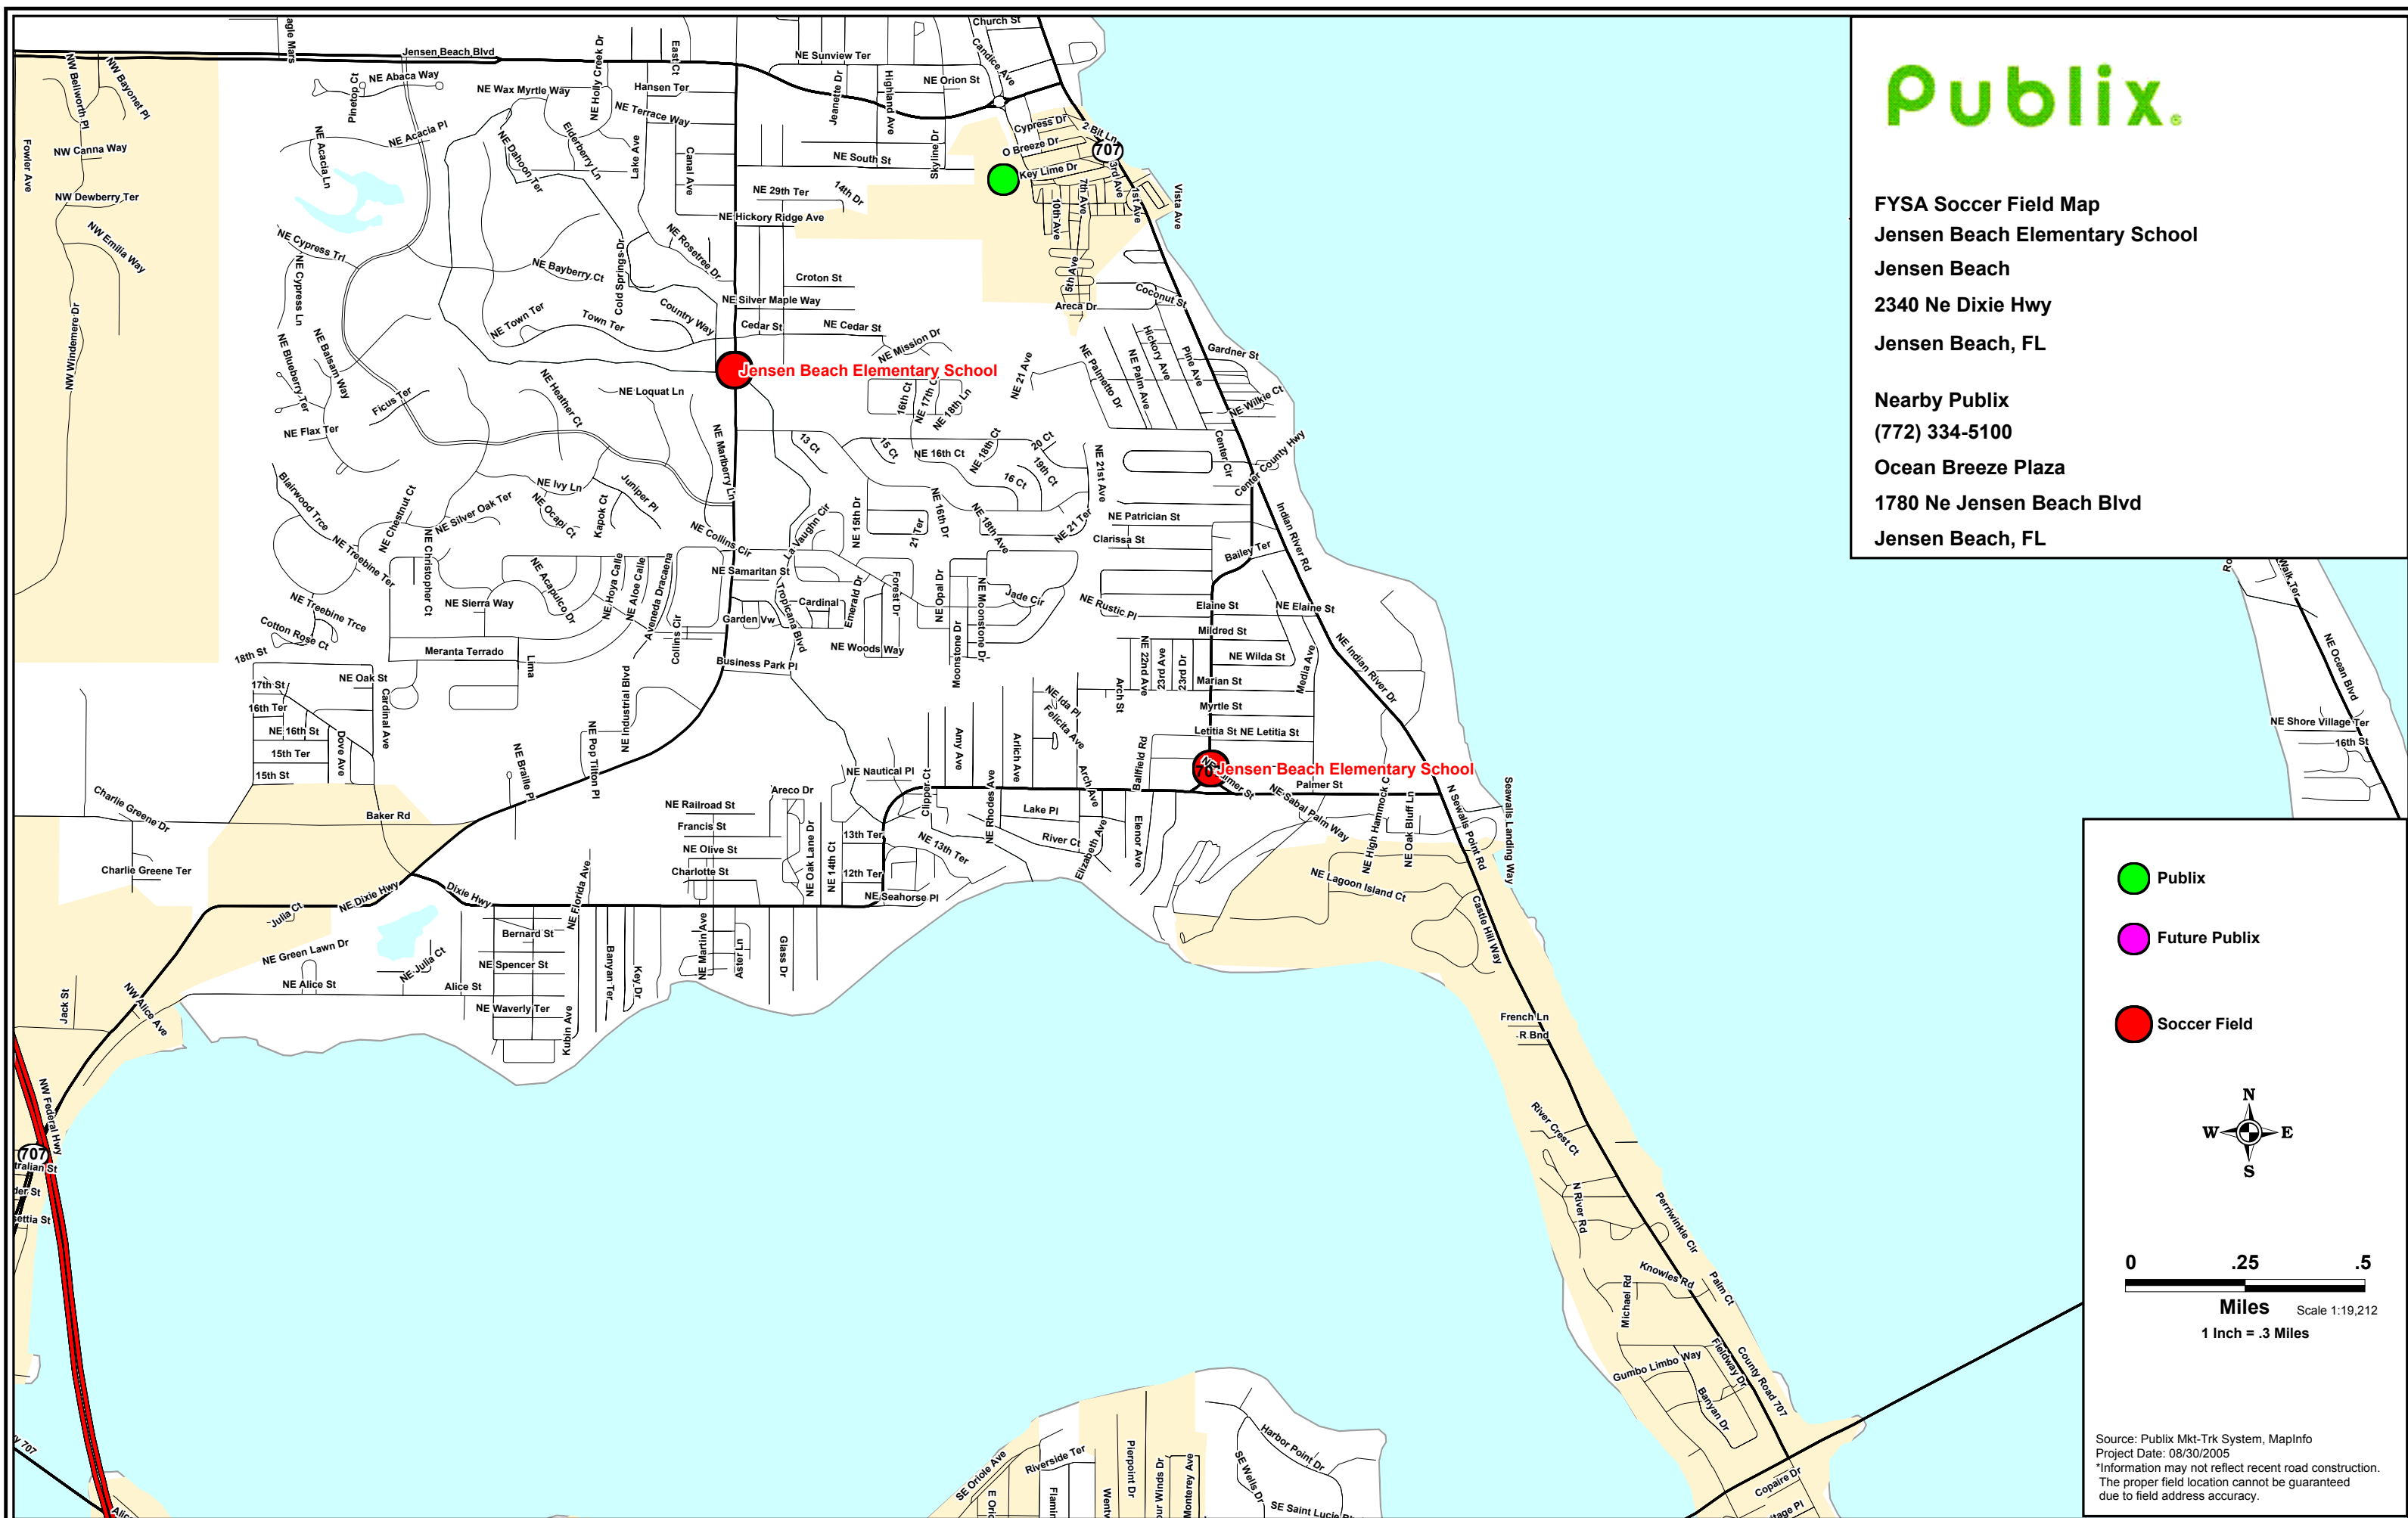

FYSA Soccer Field Map
Jensen Beach Elementary School
Jensen Beach
2340 Ne Dixie Hwy
Jensen Beach, FL

Nearby Publix
(772) 334-5100
Ocean Breeze Plaza
1780 Ne Jensen Beach Blvd
Jensen Beach, FL

-  Publix
-  Future Publix
-  Soccer Field

Miles Scale 1:19,212
1 Inch = .3 Miles

Source: Publix Mkt-Trk System, MapInfo
Project Date: 08/30/2005
*Information may not reflect recent road construction.
The proper field location cannot be guaranteed
due to field address accuracy.