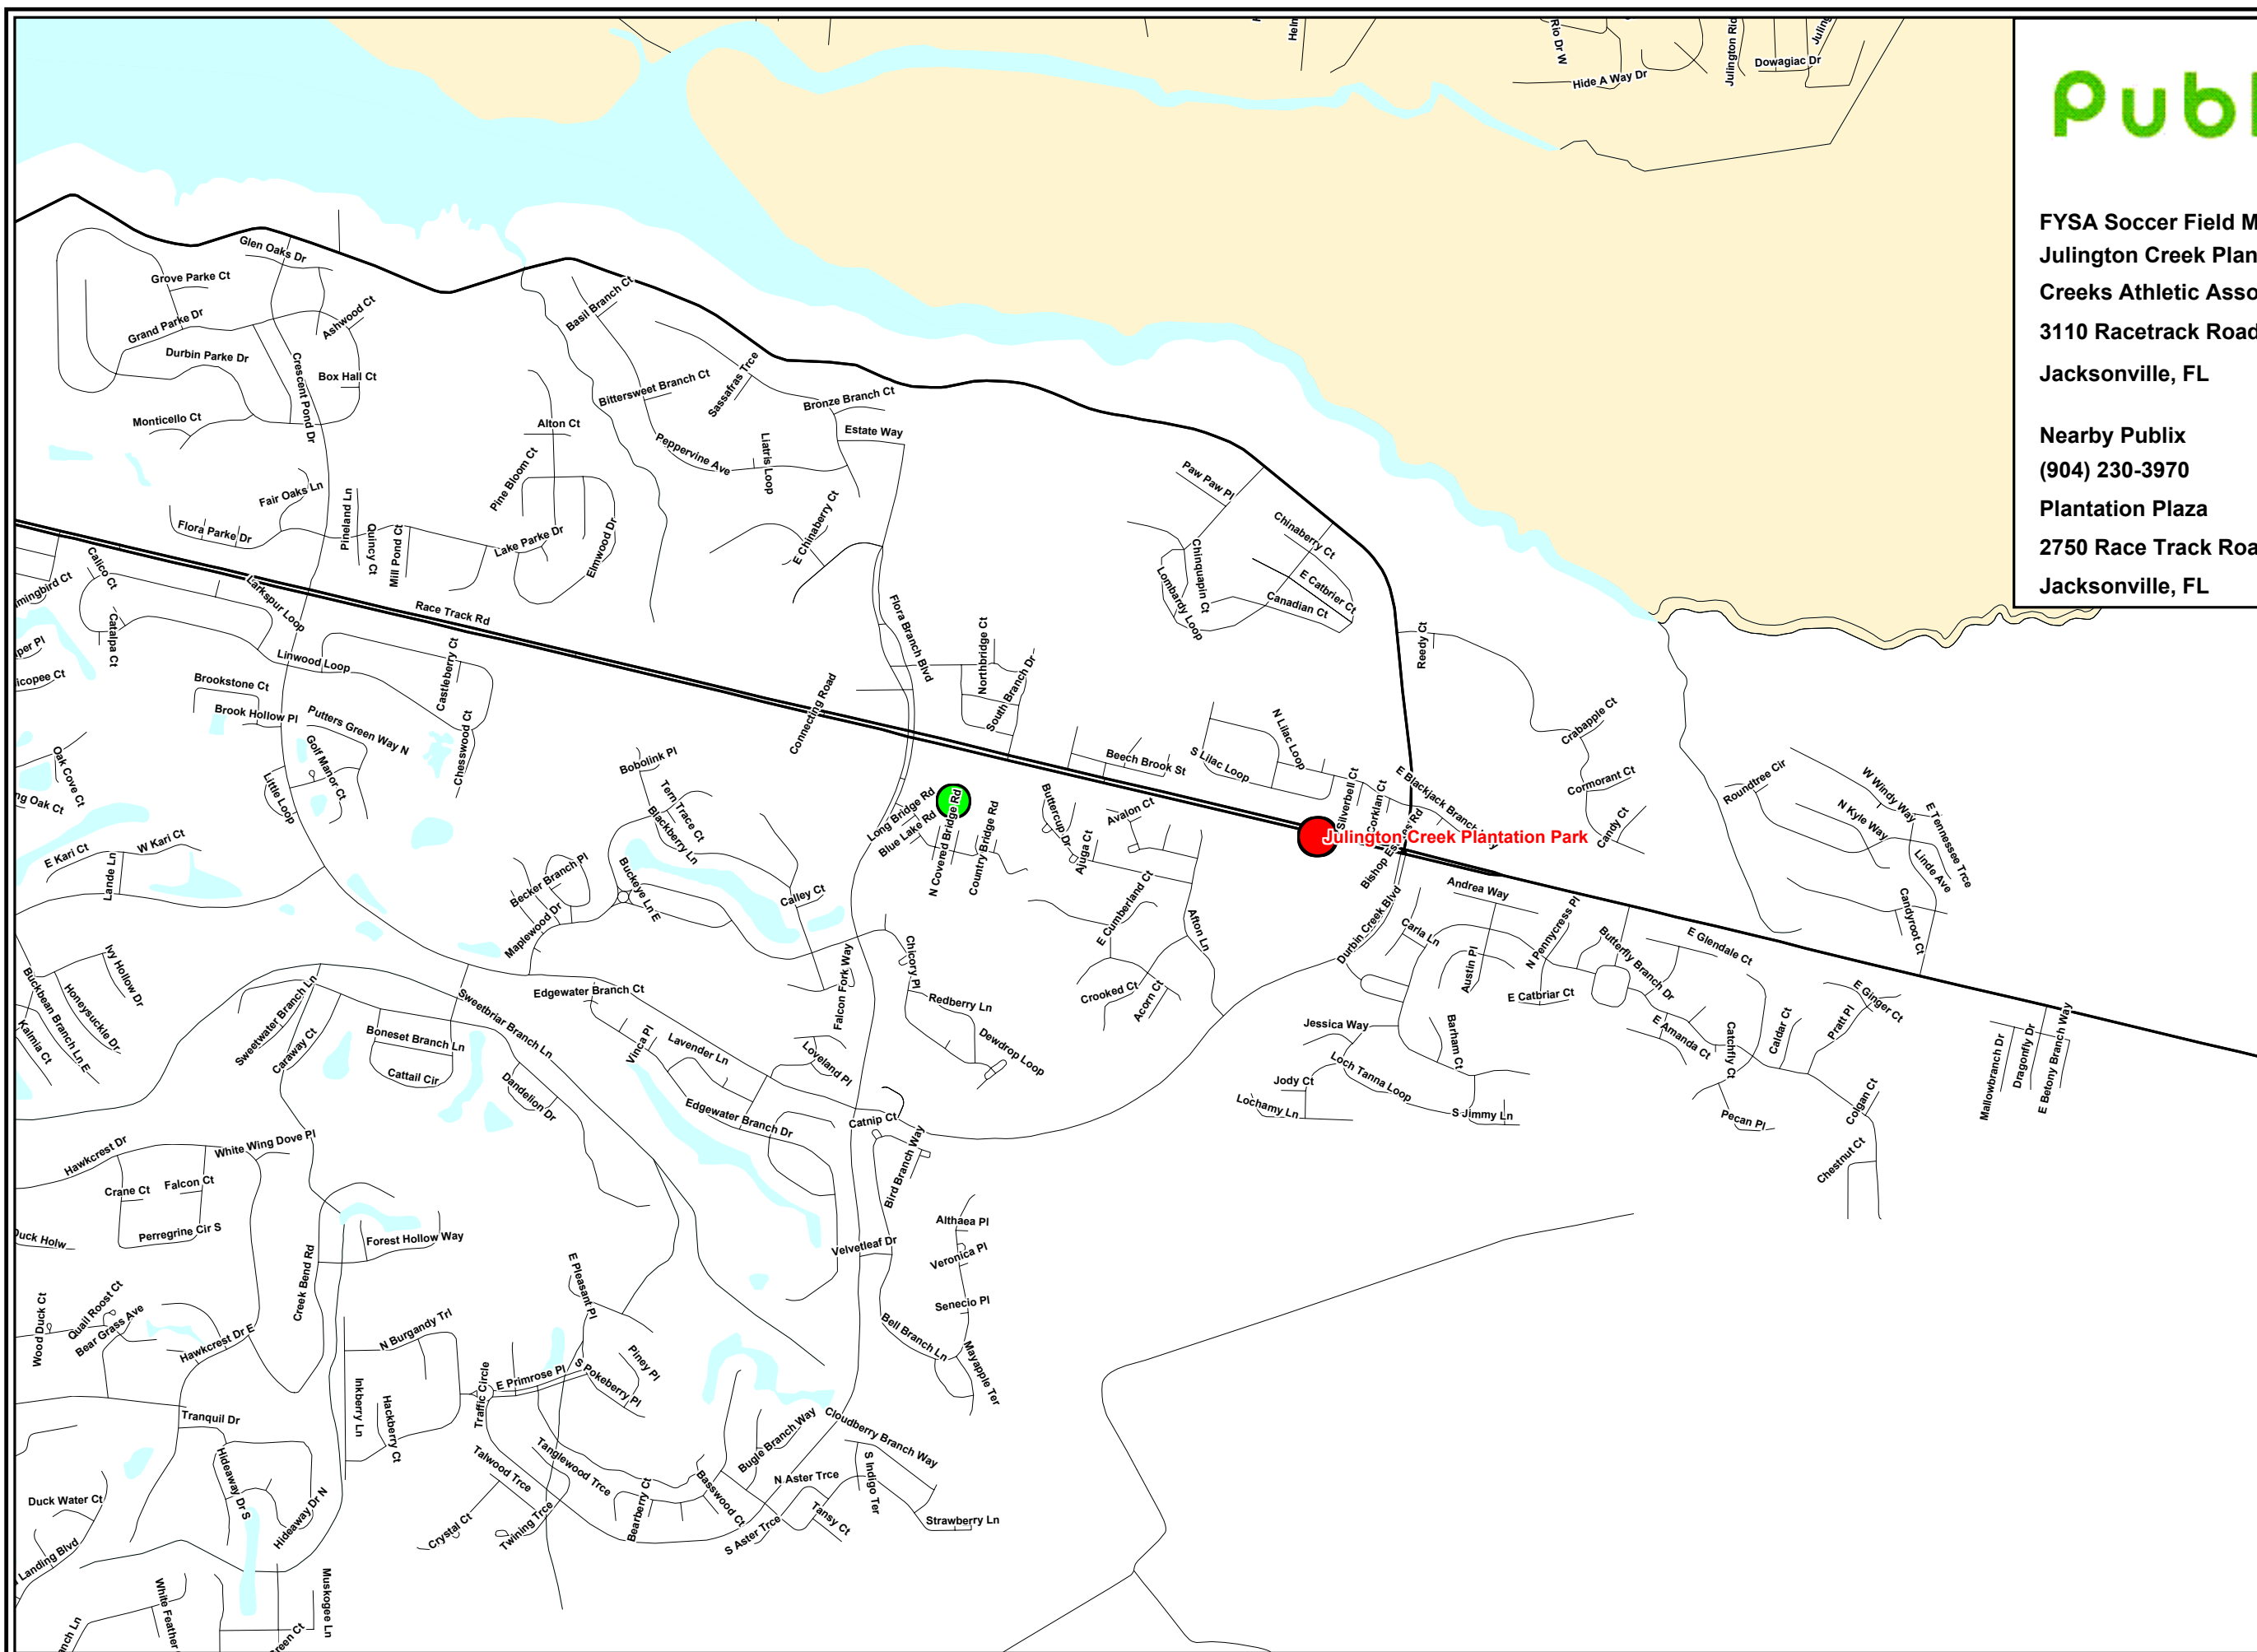

FYSA Soccer Field Map  
Julington Creek Plantation Park  
Creeks Athletic Association  
3110 Racetrack Road  
Jacksonville, FL

Nearby Publix  
(904) 230-3970  
Plantation Plaza  
2750 Race Track Road  
Jacksonville, FL

- Publix
- Future Publix
- Soccer Field

Source: Publix Mkt-Trk System, MapInfo  
Project Date: 08/30/2005  
\*Information may not reflect recent road construction.  
The proper field location cannot be guaranteed  
due to field address accuracy.