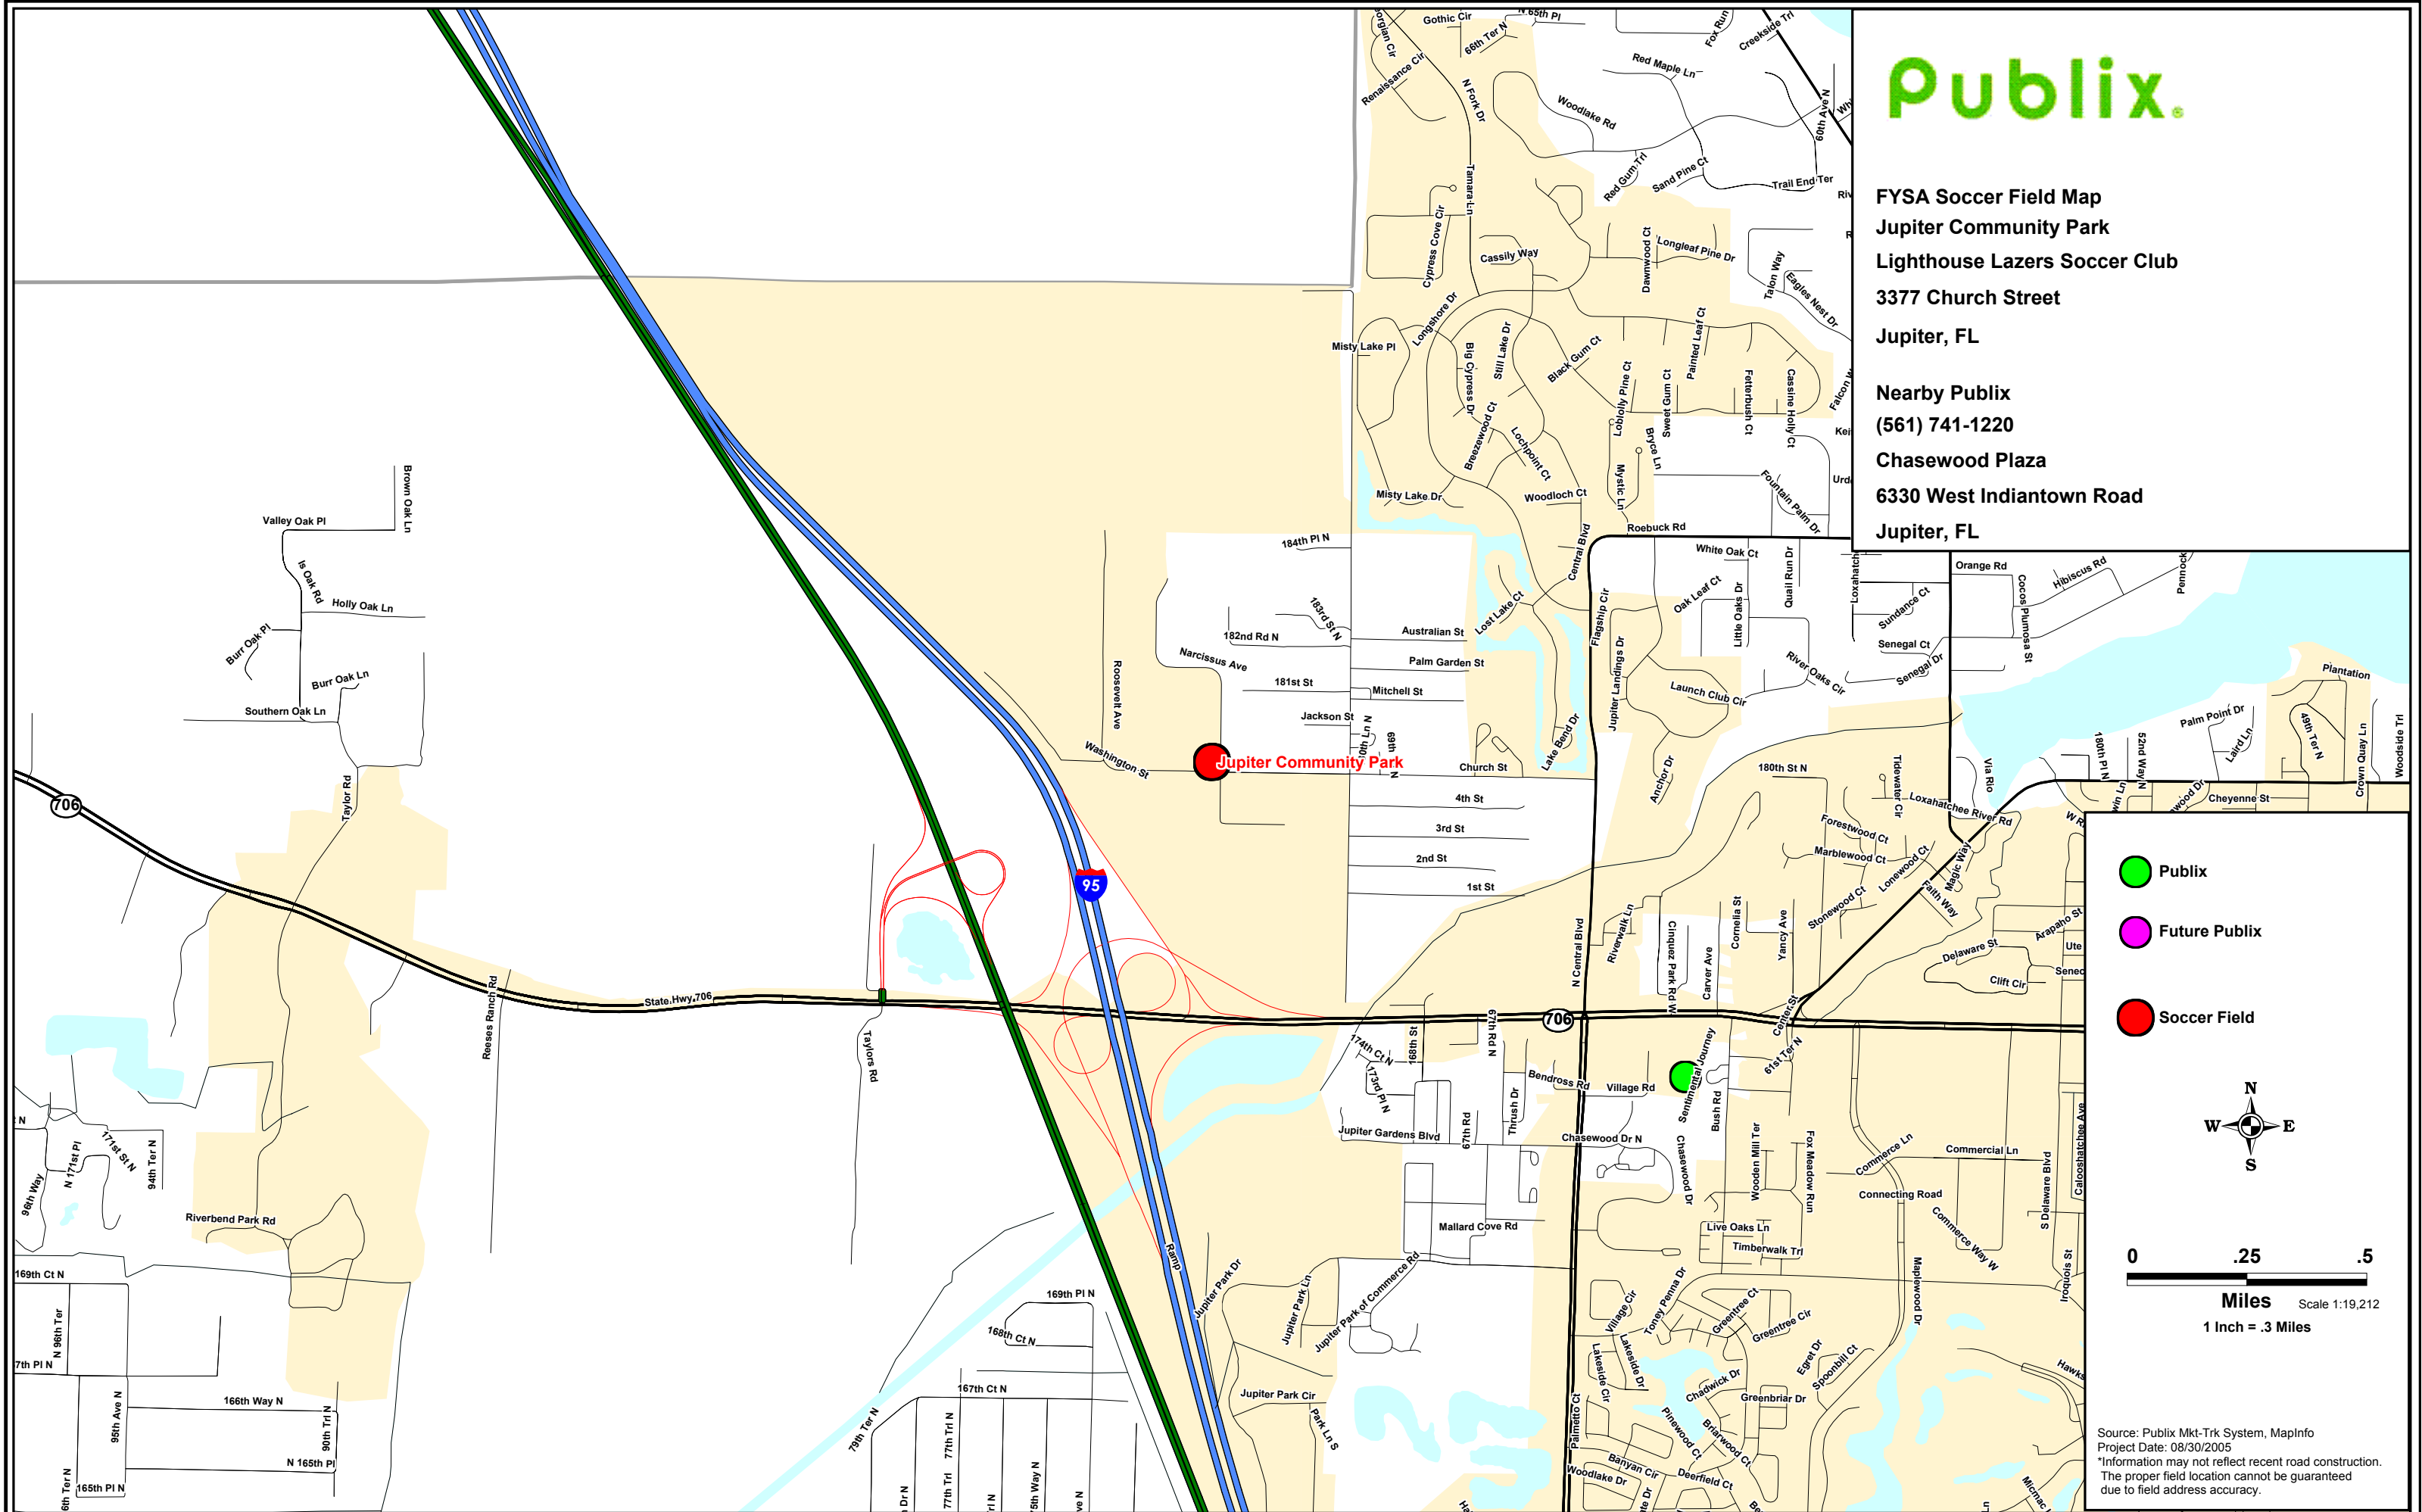

**FYSA Soccer Field Map**  
**Jupiter Community Park**  
**Lighthouse Lazars Soccer Club**  
**3377 Church Street**  
**Jupiter, FL**

**Nearby Publix**  
**(561) 741-1220**  
**Chasewood Plaza**  
**6330 West Indiantown Road**  
**Jupiter, FL**

Source: Publix Mkt-Trk System, MapInfo  
Project Date: 08/30/2005  
\*Information may not reflect recent road construction.  
The proper field location cannot be guaranteed  
due to field address accuracy.