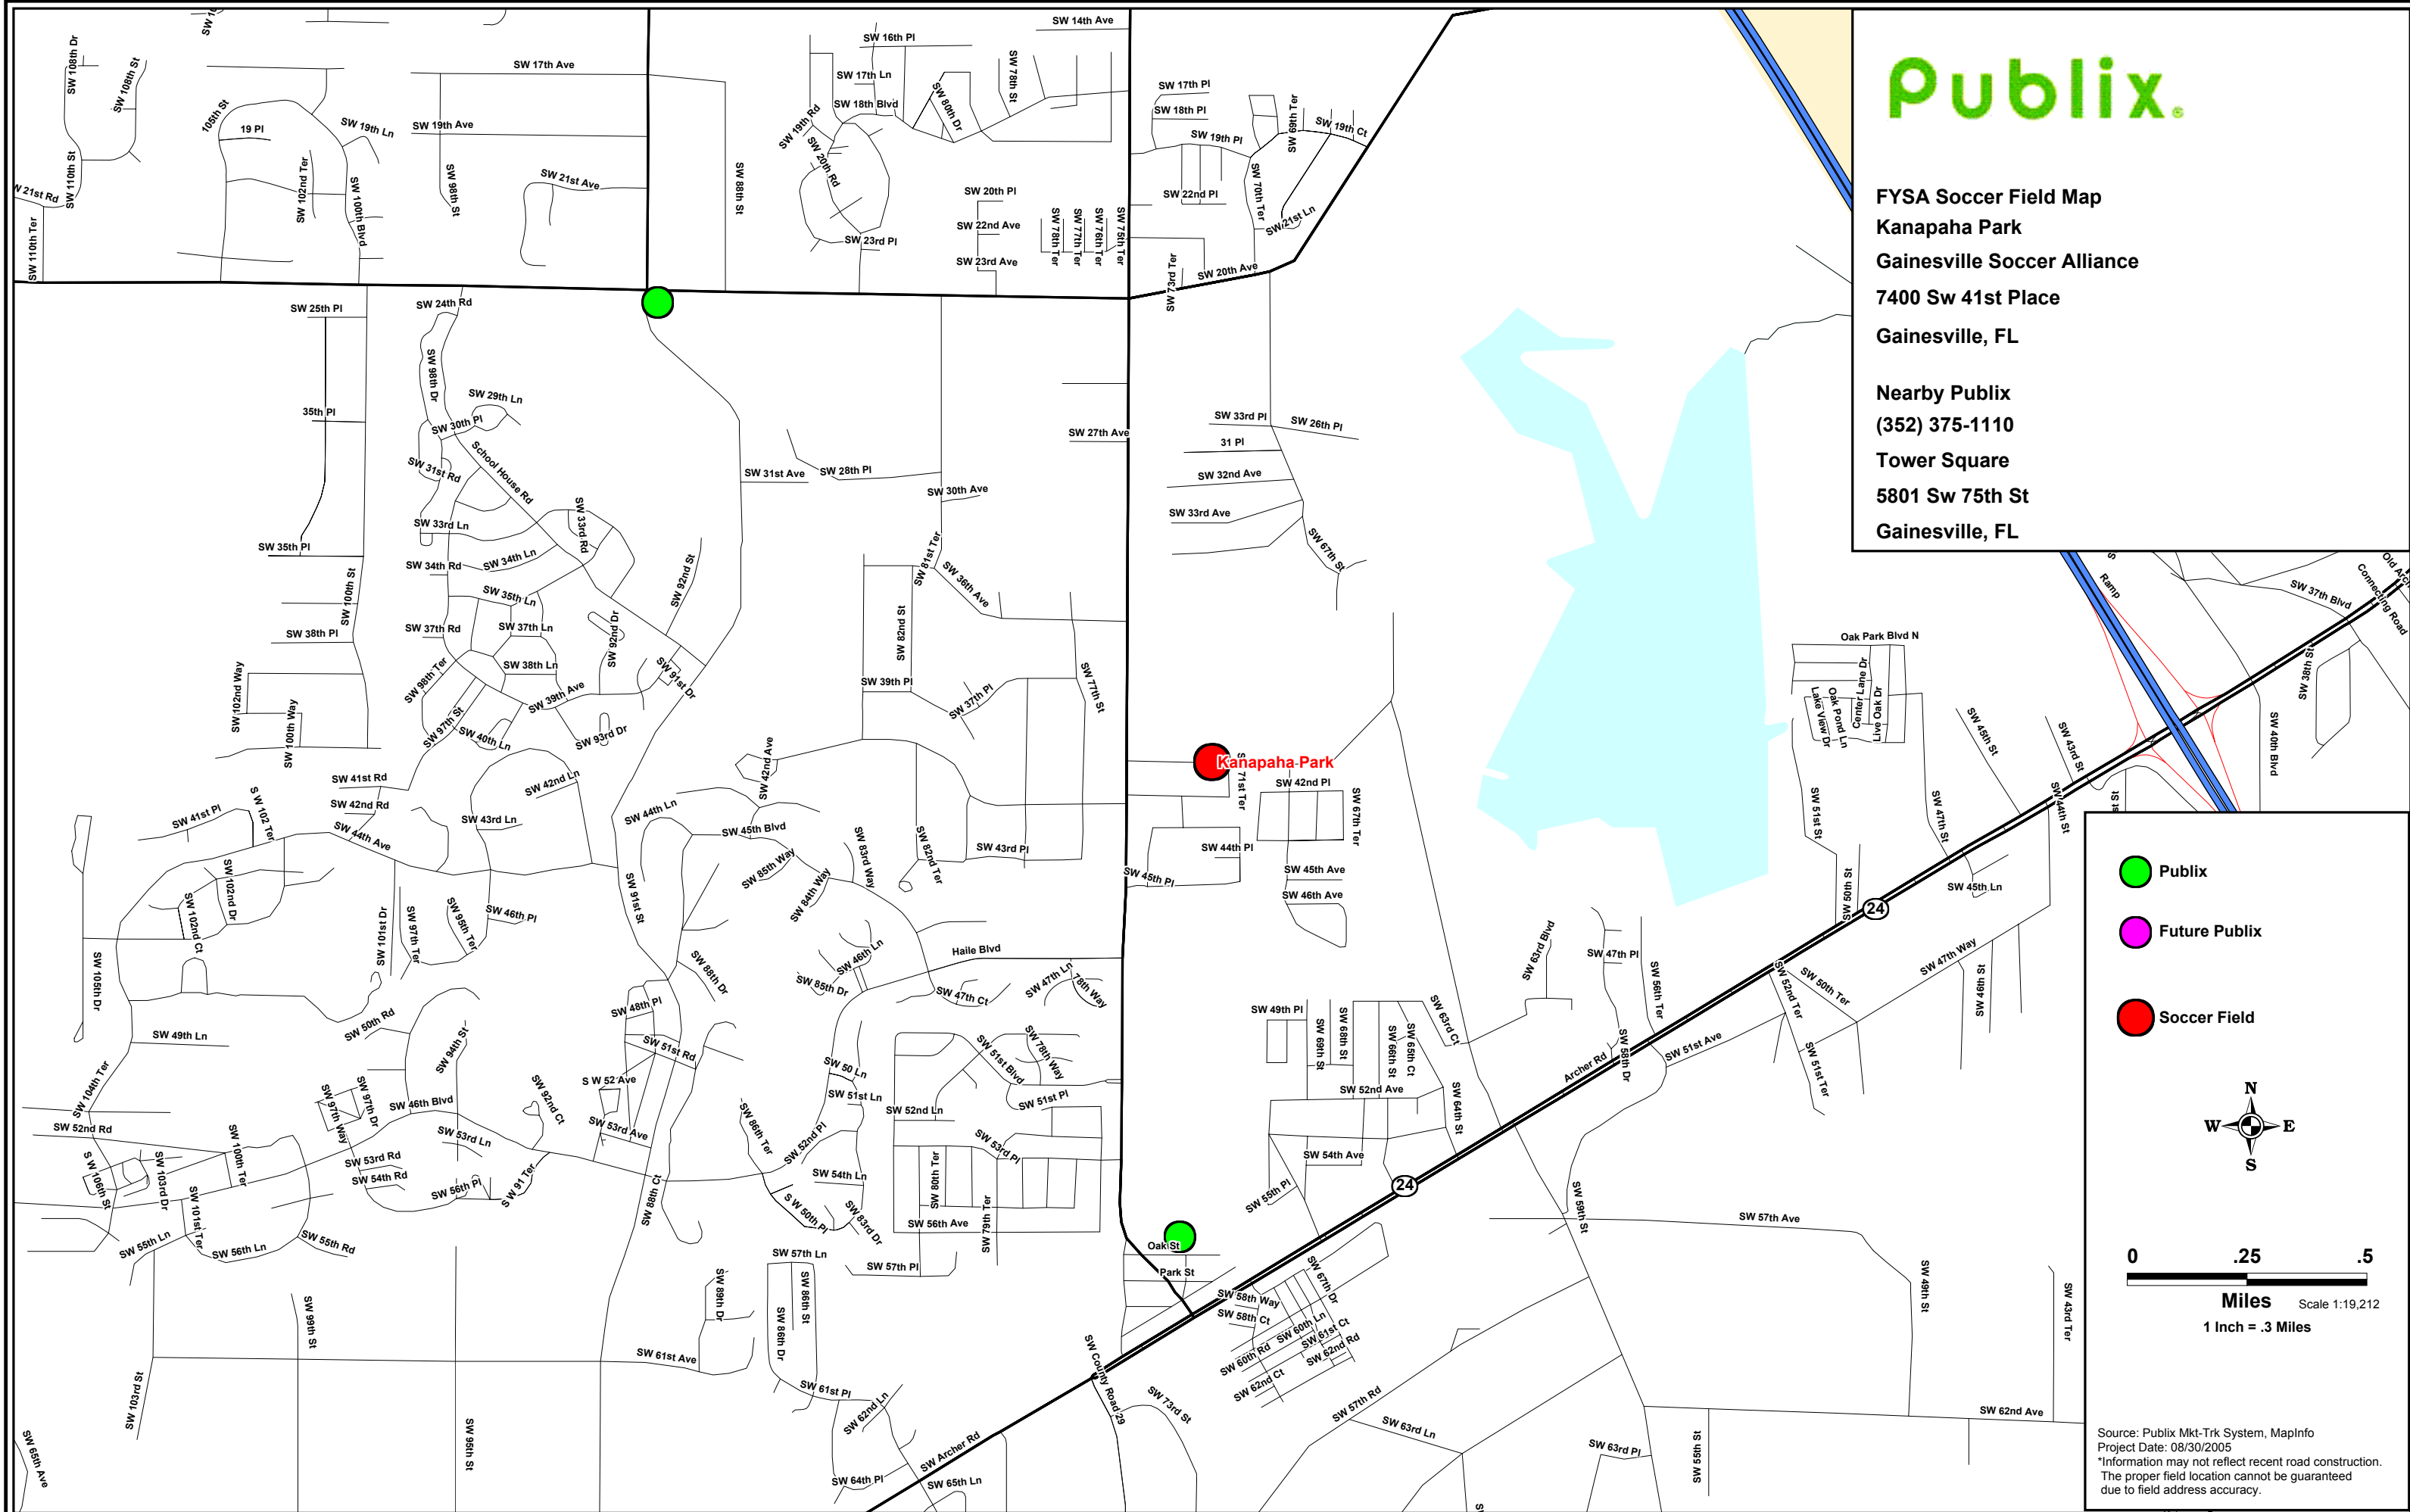

FYSA Soccer Field Map
Kanapaha Park
Gainesville Soccer Alliance
7400 Sw 41st Place
Gainesville, FL

Nearby Publix
(352) 375-1110
Tower Square
5801 Sw 75th St
Gainesville, FL

Legend

- Publix
- Future Publix
- Soccer Field

Scale

0 .25 .5
 Miles Scale 1:19,212
 1 Inch = .3 Miles

Source: Publix Mkt-Trk System, MapInfo
 Project Date: 08/30/2005
 *Information may not reflect recent road construction.
 The proper field location cannot be guaranteed
 due to field address accuracy.