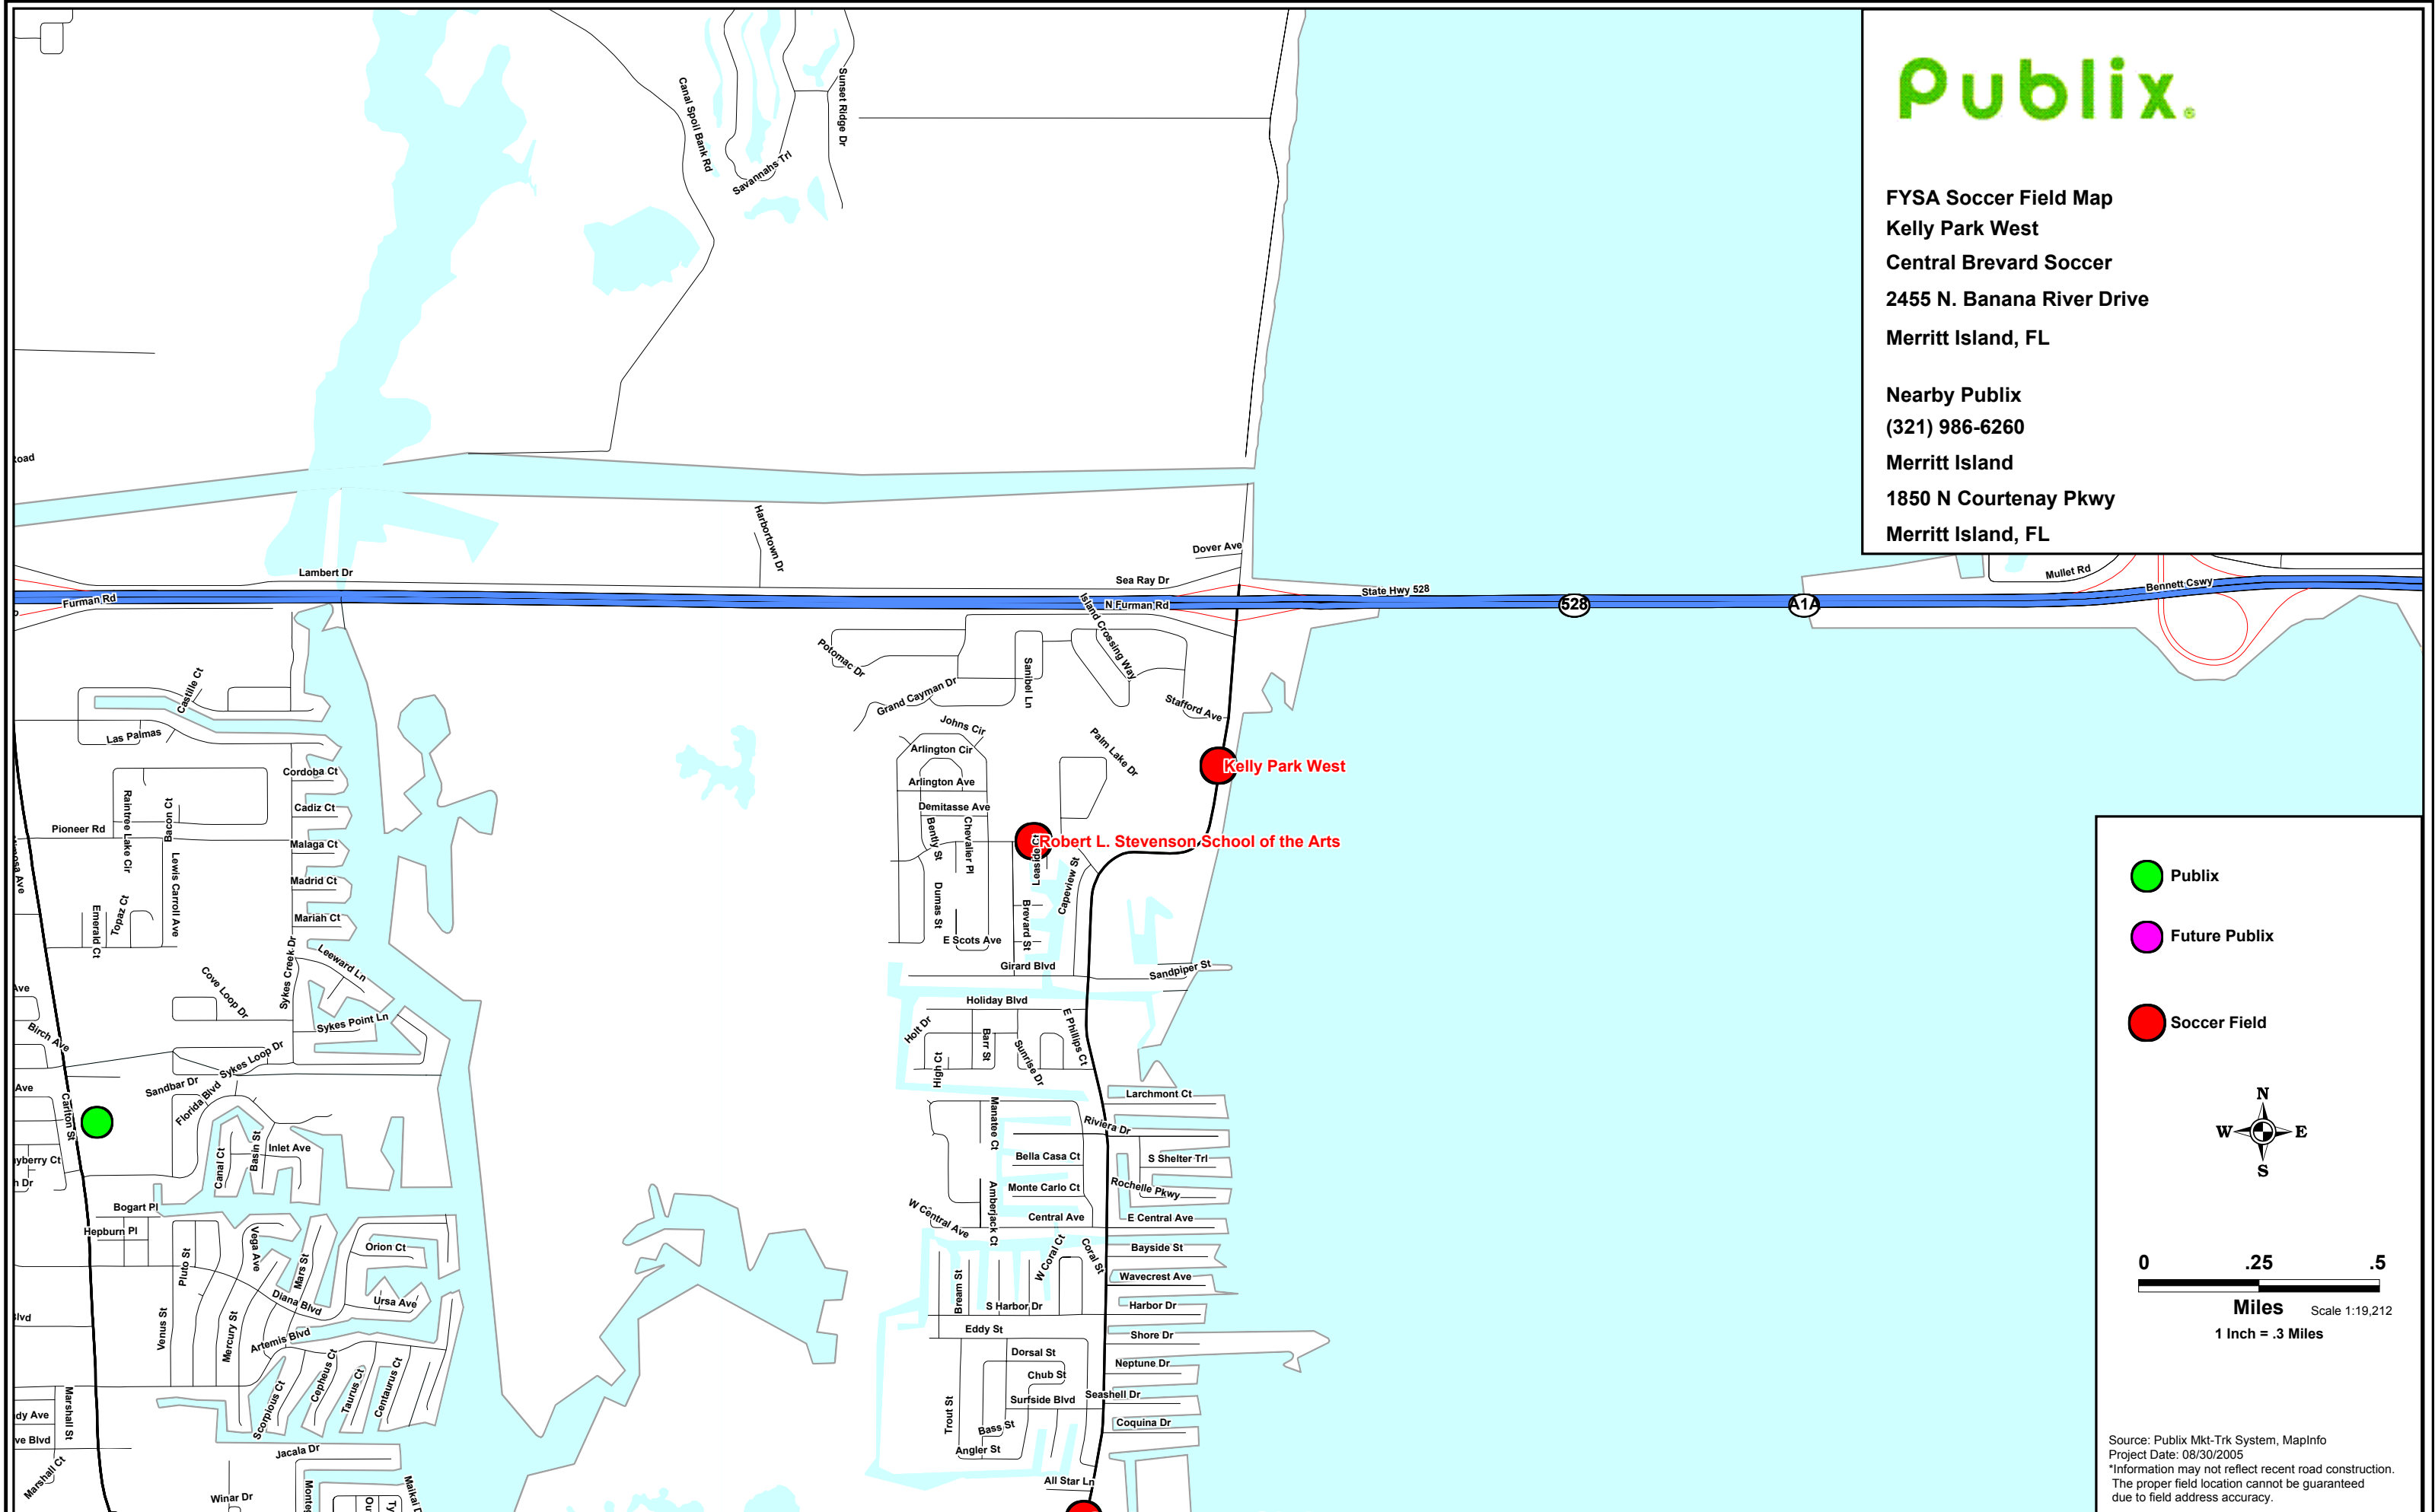

FYSA Soccer Field Map
Kelly Park West
Central Brevard Soccer
2455 N. Banana River Drive
Merritt Island, FL

Nearby Publix
(321) 986-6260
Merritt Island
1850 N Courtenay Pkwy
Merritt Island, FL

Legend

- Publix
- Future Publix
- Soccer Field

Scale
0 .25 .5
Miles Scale 1:19,212
1 Inch = .3 Miles

Source: Publix Mkt-Trk System, MapInfo
Project Date: 08/30/2005
*Information may not reflect recent road construction.
The proper field location cannot be guaranteed due to field address accuracy.