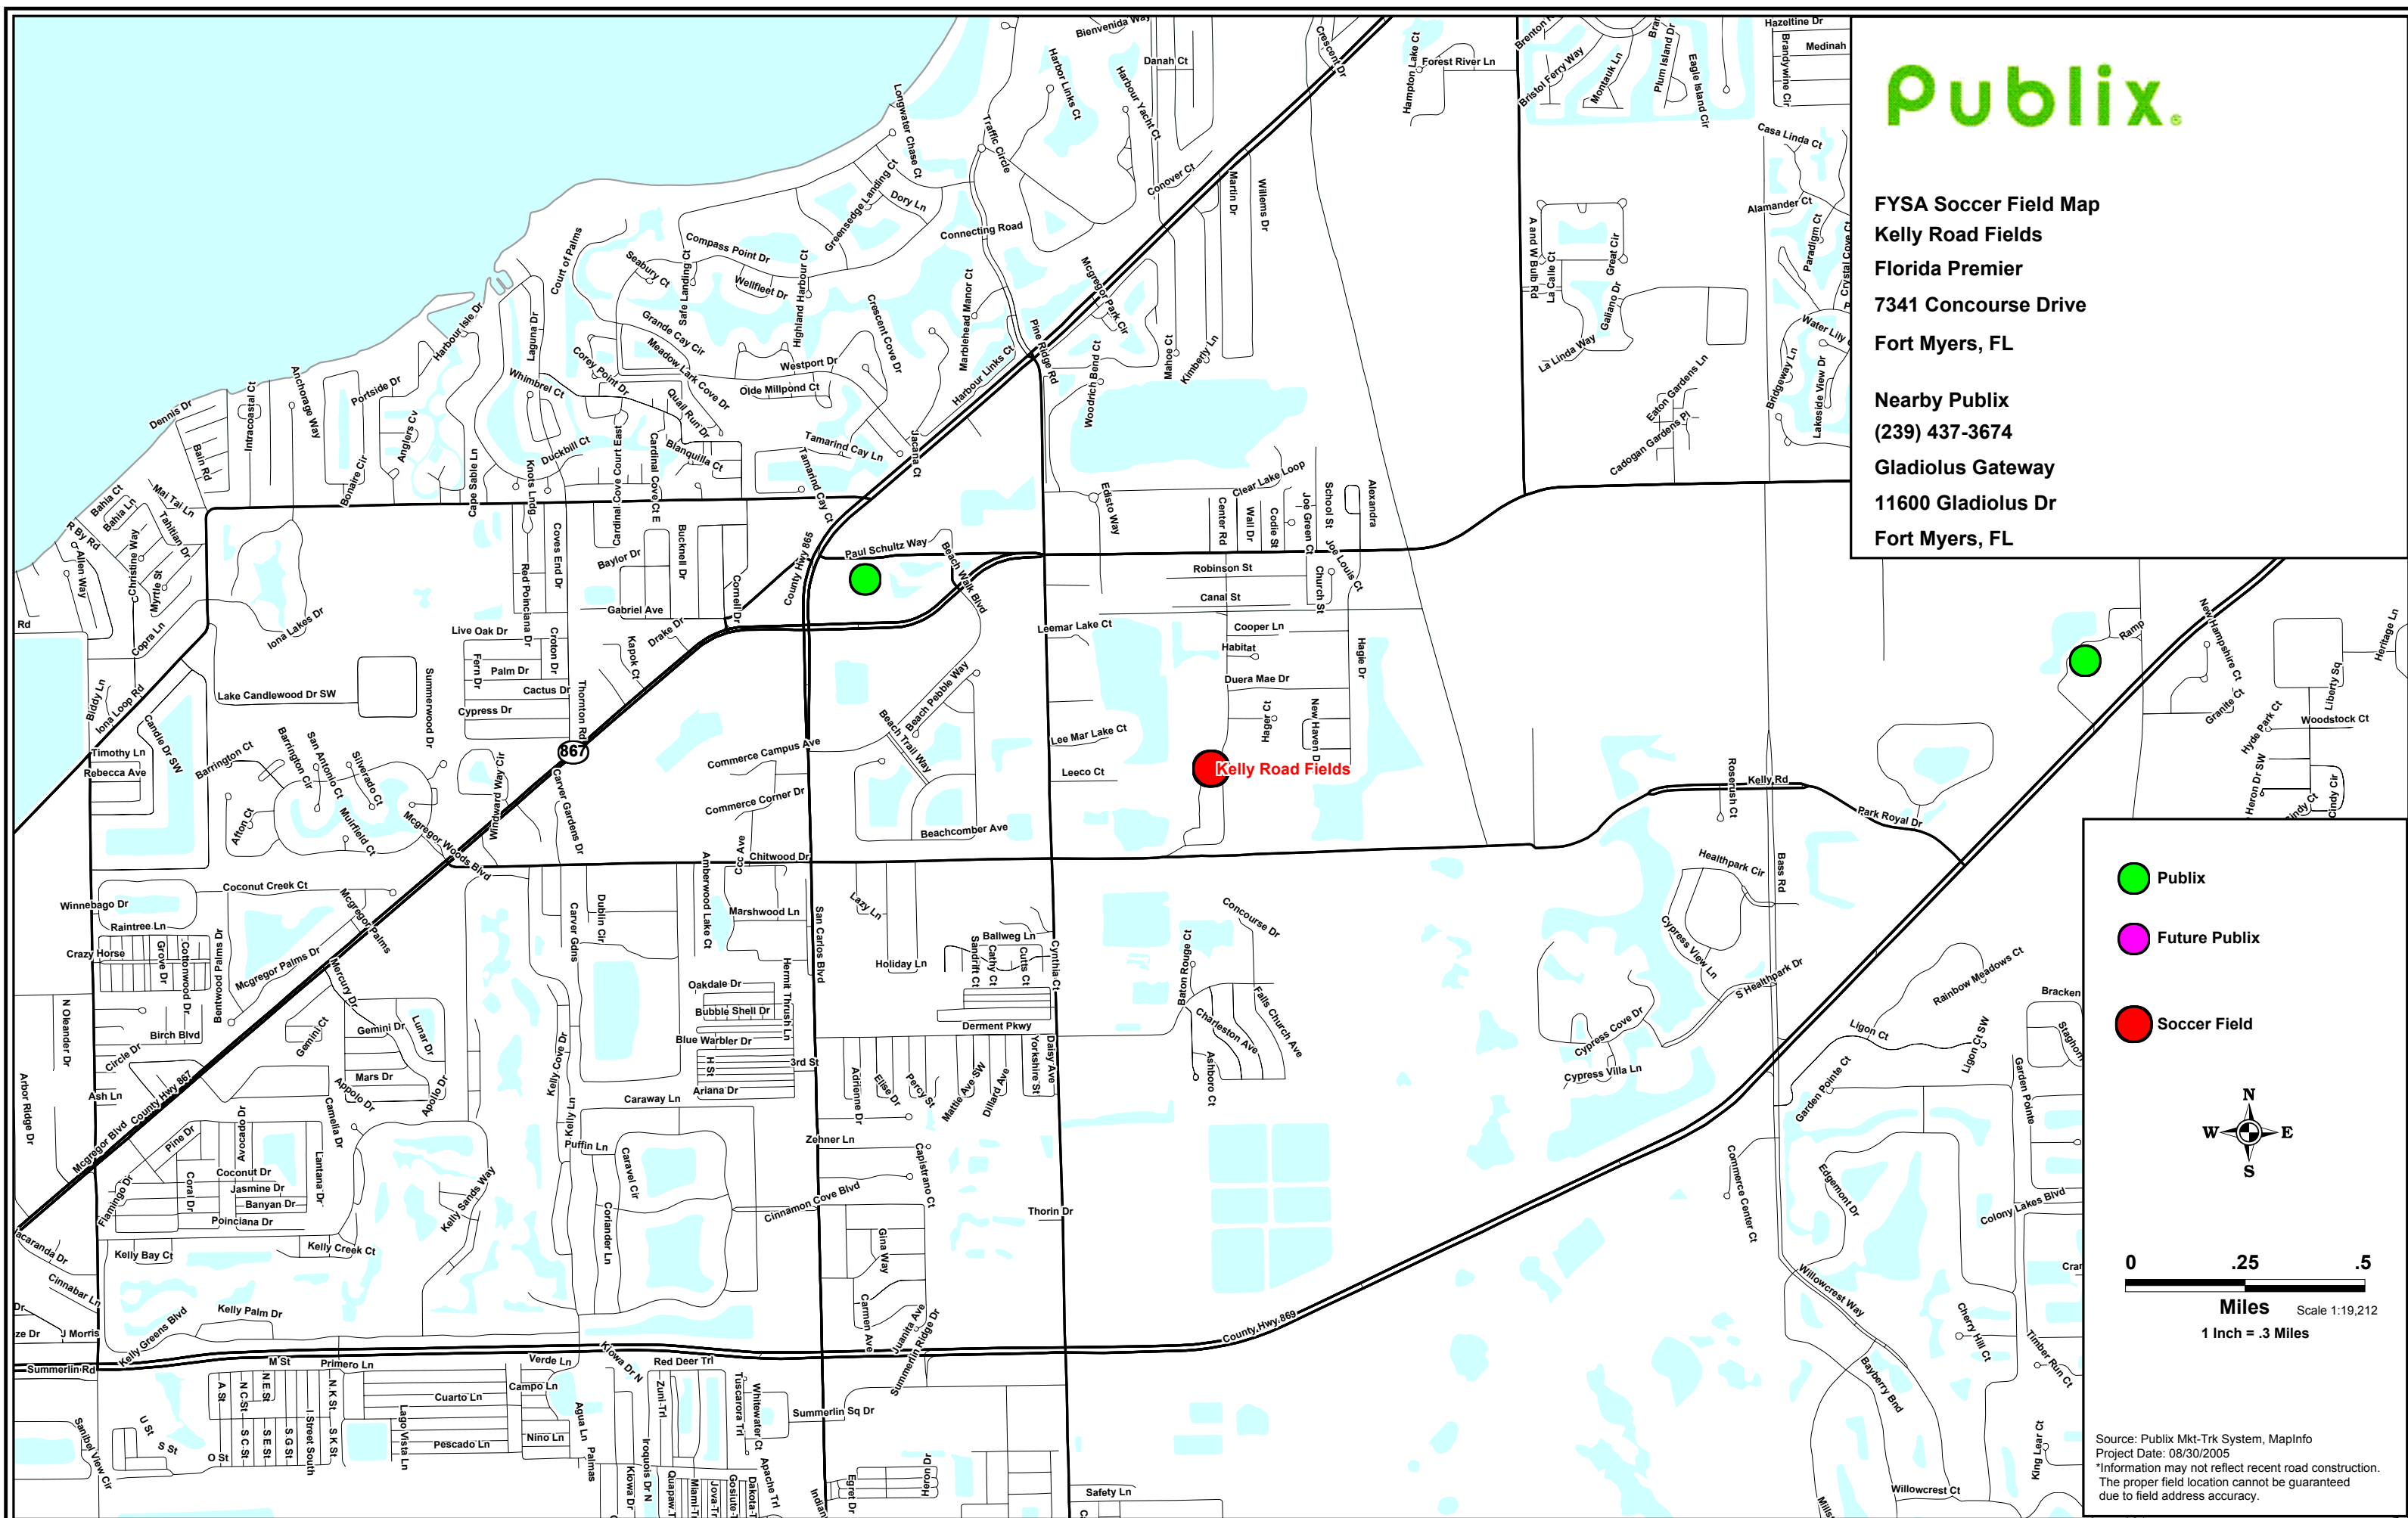

FYSA Soccer Field Map
Kelly Road Fields
Florida Premier
7341 Concourse Drive
Fort Myers, FL

Nearby Publix
(239) 437-3674
Gladiolus Gateway
11600 Gladiolus Dr
Fort Myers, FL

-  Publix
-  Future Publix
-  Soccer Field

0 .25 .5
Miles Scale 1:19,212
 1 Inch = .3 Miles

Source: Publix Mkt-Trk System, MapInfo
 Project Date: 08/30/2005
 *Information may not reflect recent road construction.
 The proper field location cannot be guaranteed due to field address accuracy.