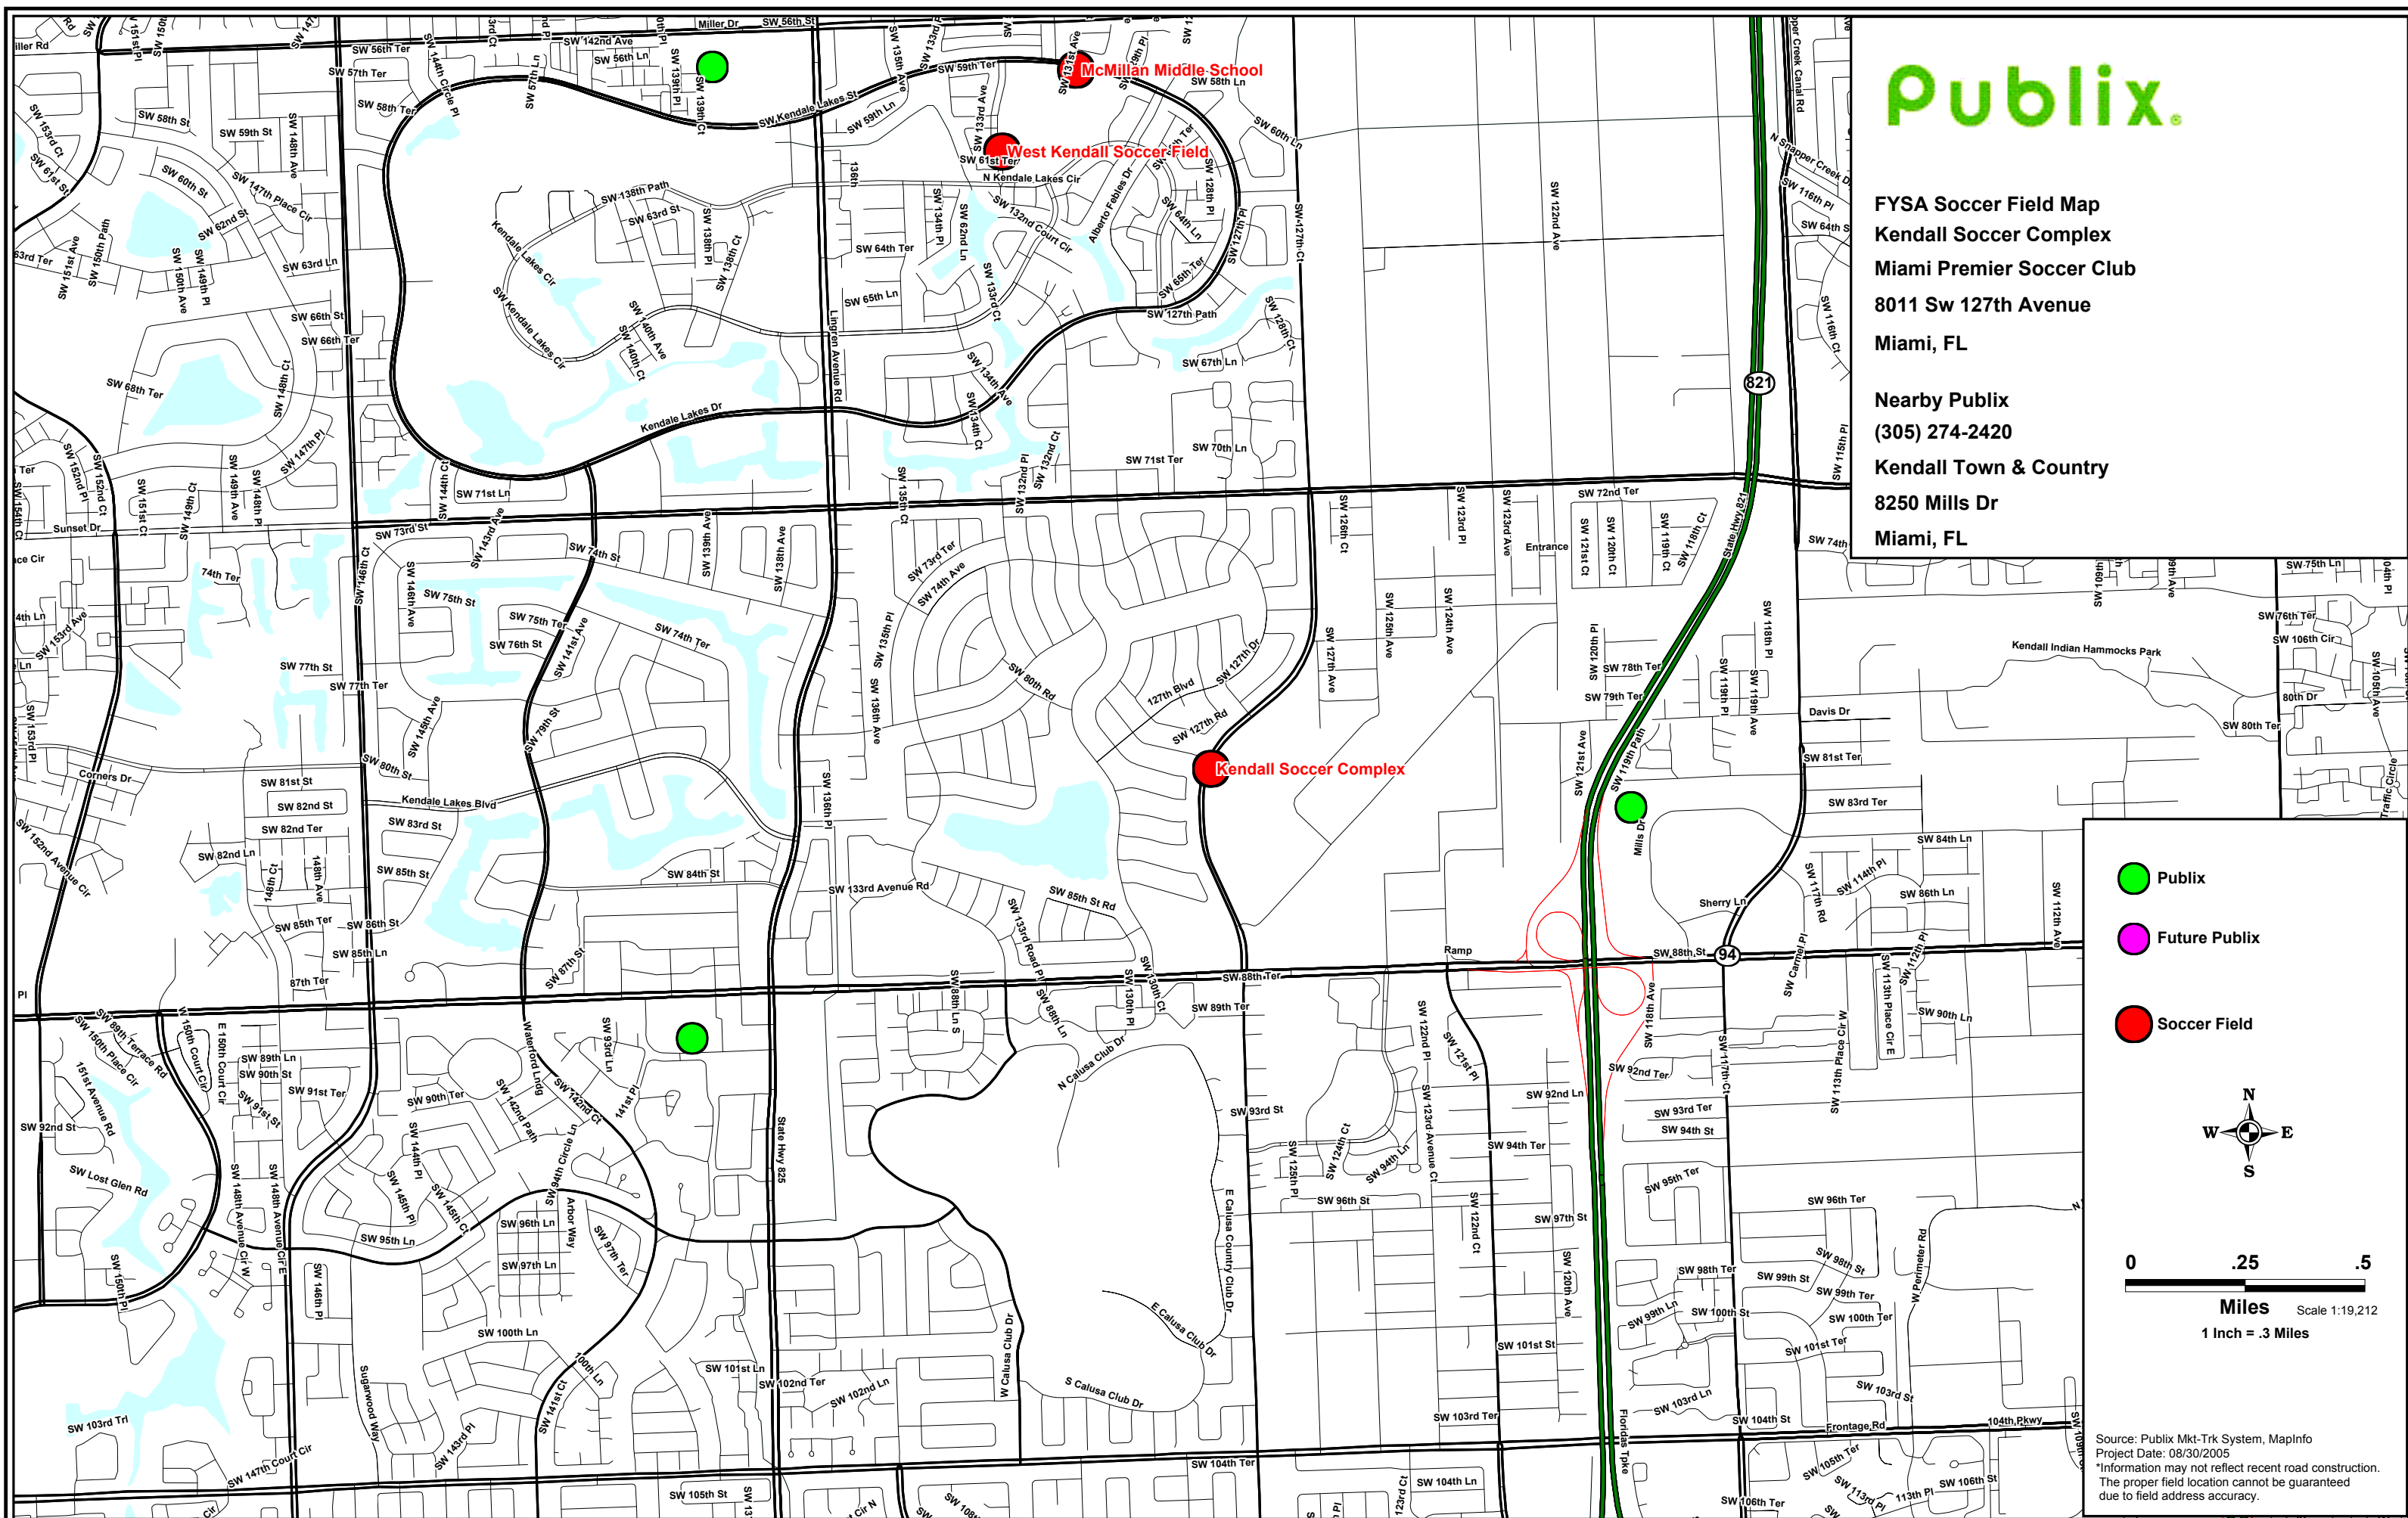

FYSA Soccer Field Map
Kendall Soccer Complex
Miami Premier Soccer Club
8011 Sw 127th Avenue
Miami, FL

Nearby Publix
(305) 274-2420
Kendall Town & Country
8250 Mills Dr
Miami, FL

- Publix
- Future Publix
- Soccer Field

Miles Scale 1:19,212
1 Inch = .3 Miles

Source: Publix Mkt-Trk System, MapInfo
 Project Date: 08/30/2005
 *Information may not reflect recent road construction.
 The proper field location cannot be guaranteed due to field address accuracy.