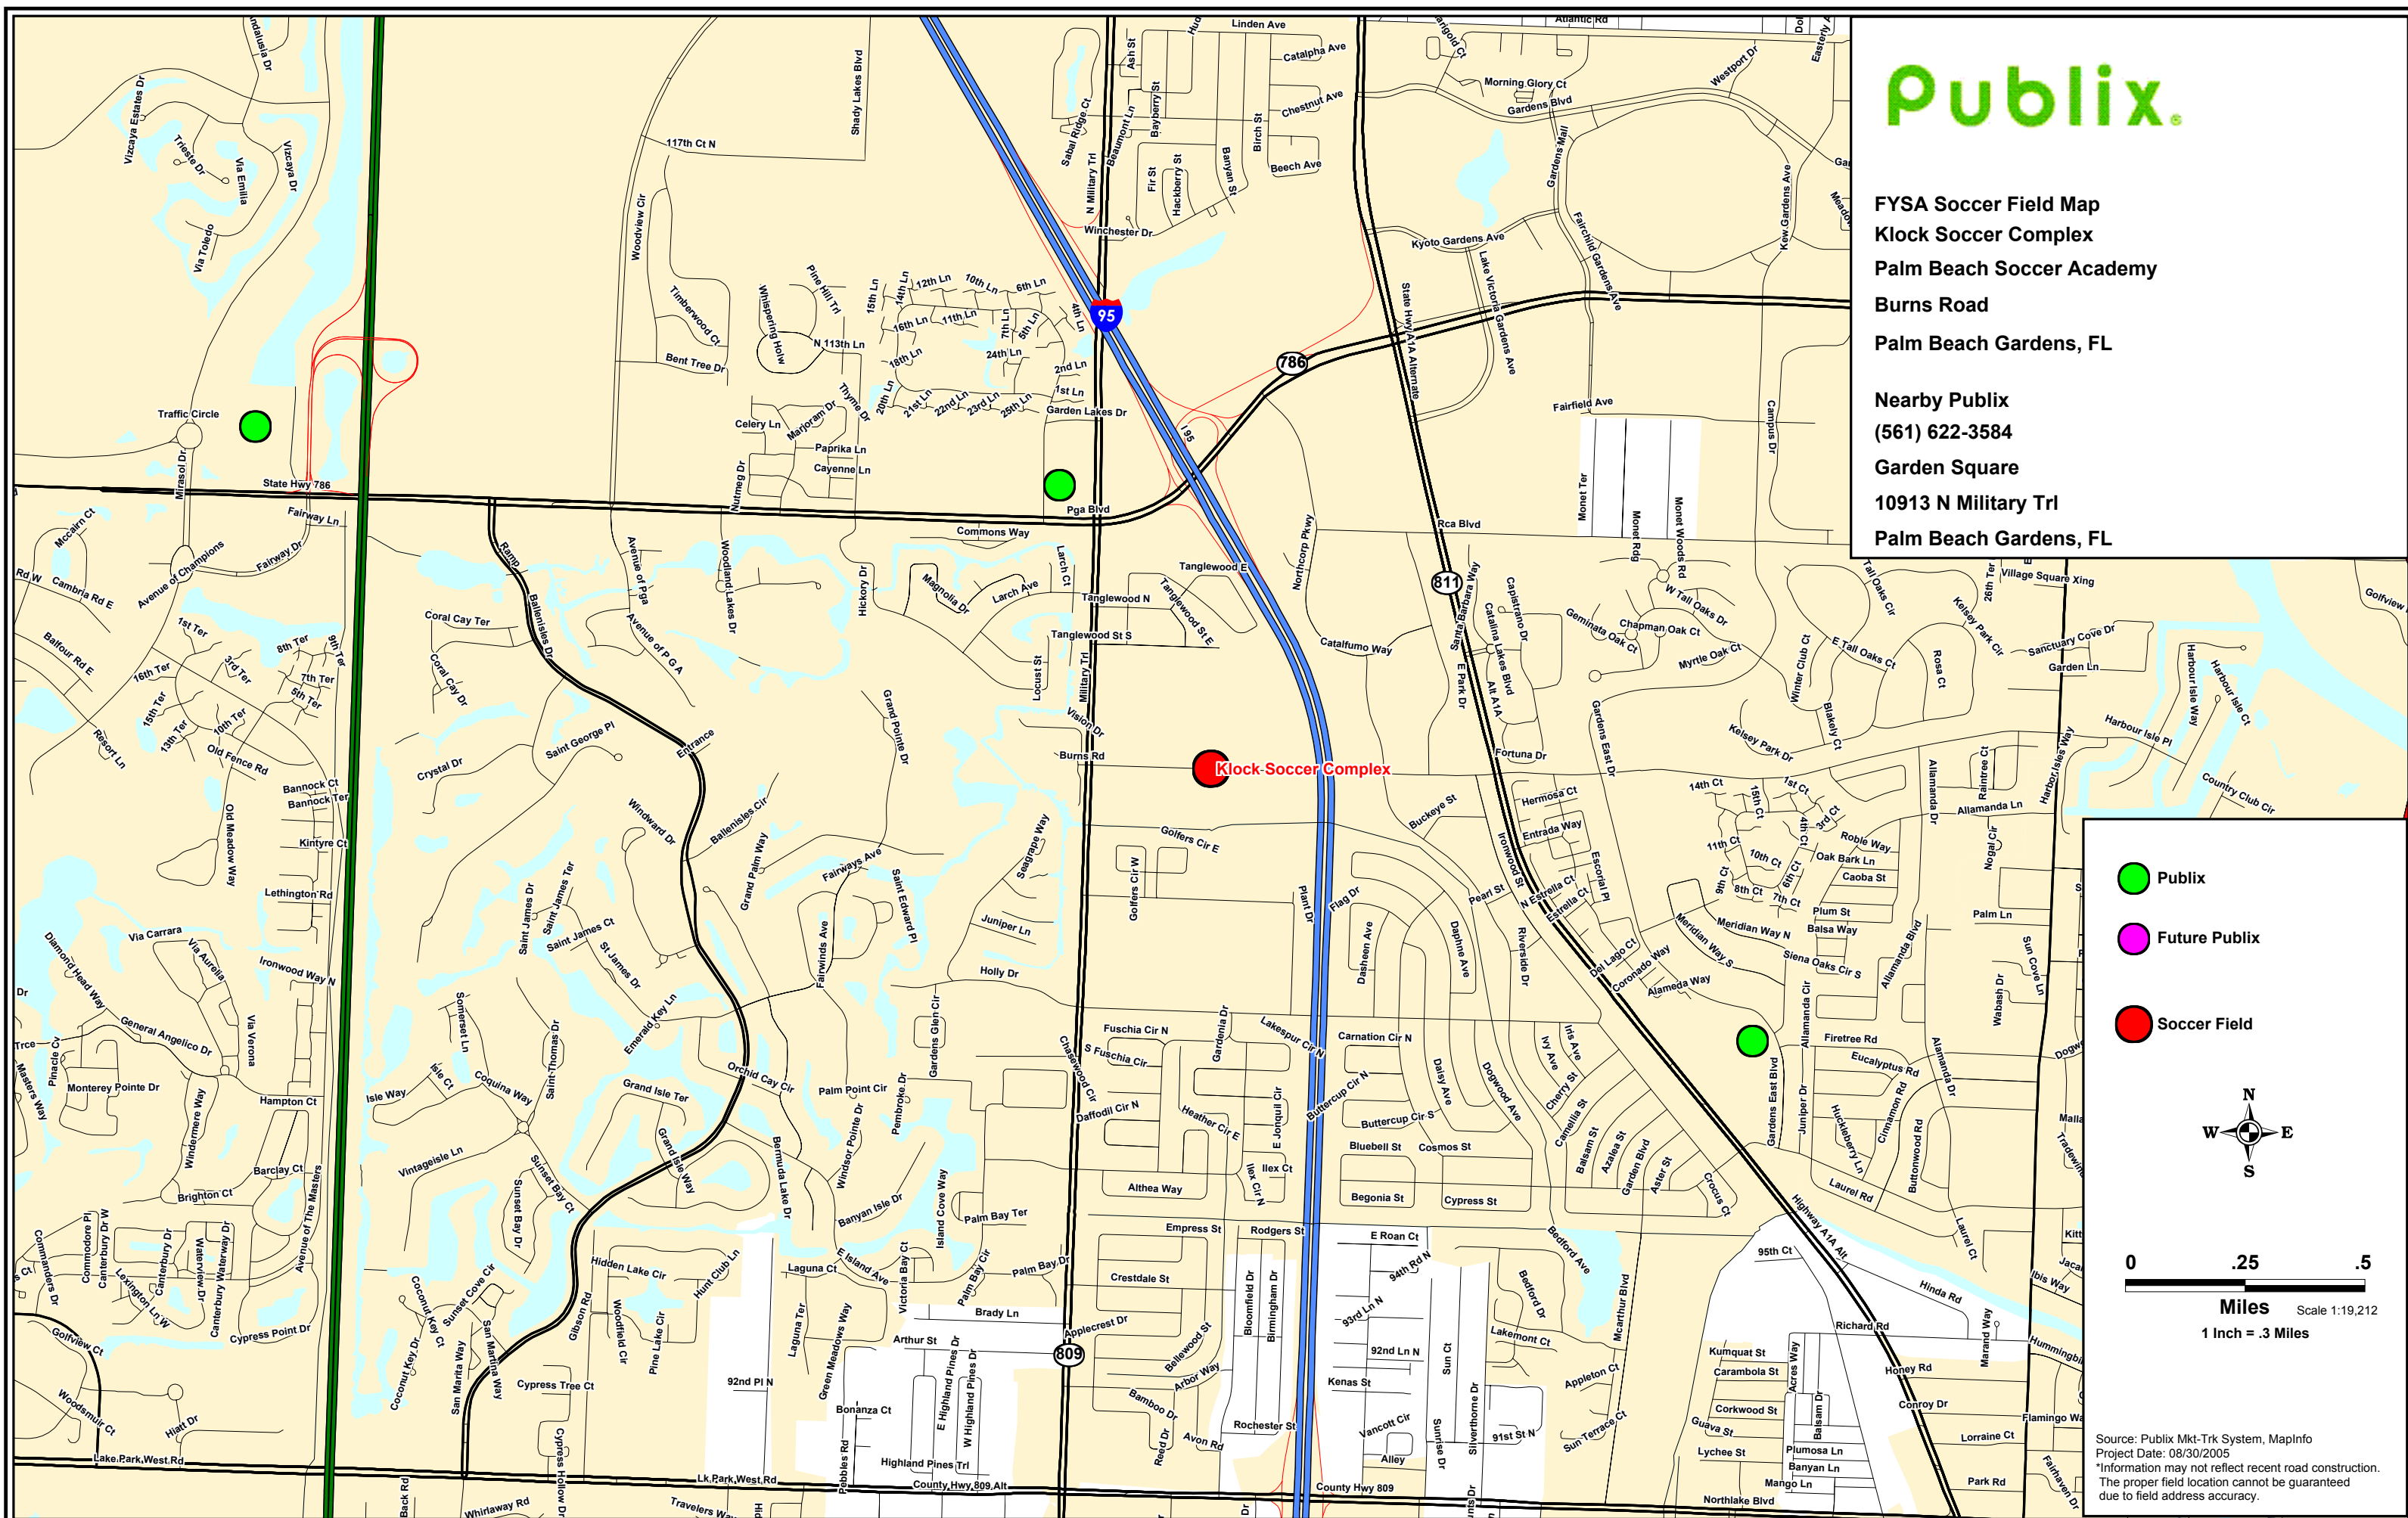

FYSA Soccer Field Map
Klock Soccer Complex
Palm Beach Soccer Academy
Burns Road
Palm Beach Gardens, FL

Nearby Publix
(561) 622-3584
Garden Square
10913 N Military Trl
Palm Beach Gardens, FL

- Publix
- Future Publix
- Soccer Field

Source: Publix Mkt-Trk System, MapInfo
Project Date: 08/30/2005
*Information may not reflect recent road construction.
The proper field location cannot be guaranteed due to field address accuracy.