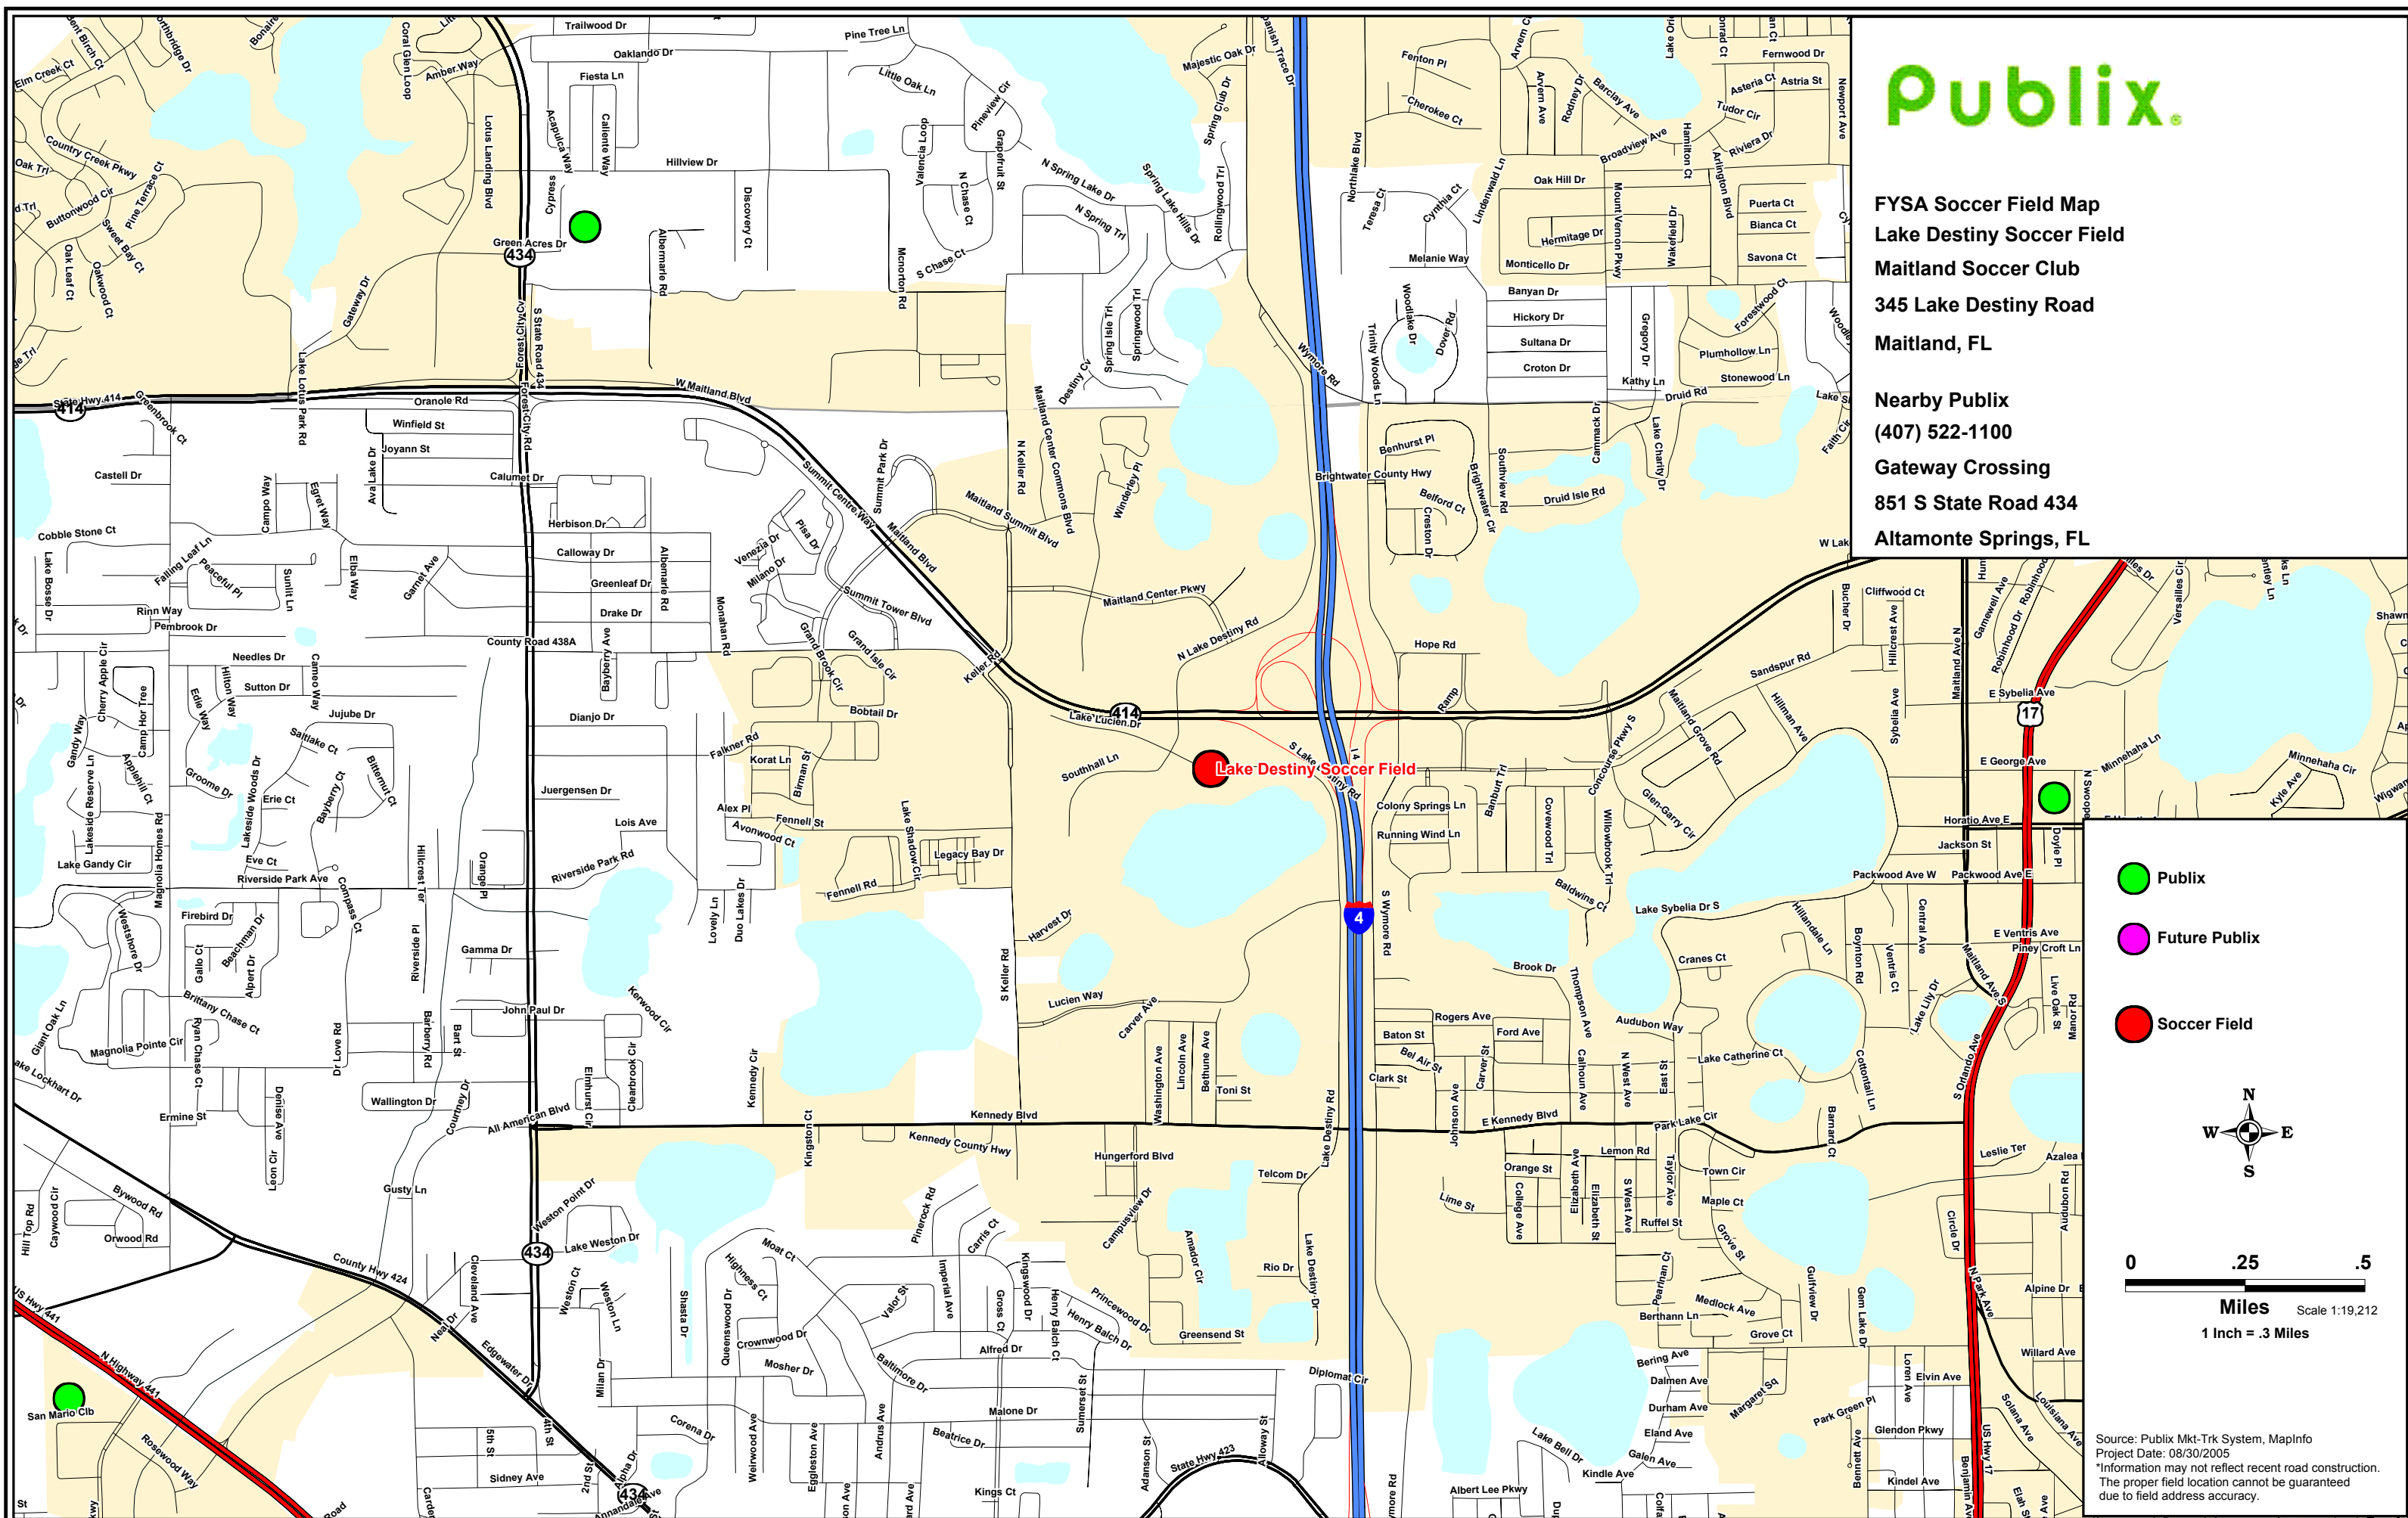

**FYSA Soccer Field Map**  
**Lake Destiny Soccer Field**  
**Maitland Soccer Club**  
**345 Lake Destiny Road**  
**Maitland, FL**

**Nearby Publix**  
**(407) 522-1100**  
**Gateway Crossing**  
**851 S State Road 434**  
**Altamonte Springs, FL**

-  Publix
-  Future Publix
-  Soccer Field

Source: Publix Mkt-Trk System, MapInfo  
 Project Date: 08/30/2005  
 \*Information may not reflect recent road construction.  
 The proper field location cannot be guaranteed due to field address accuracy.