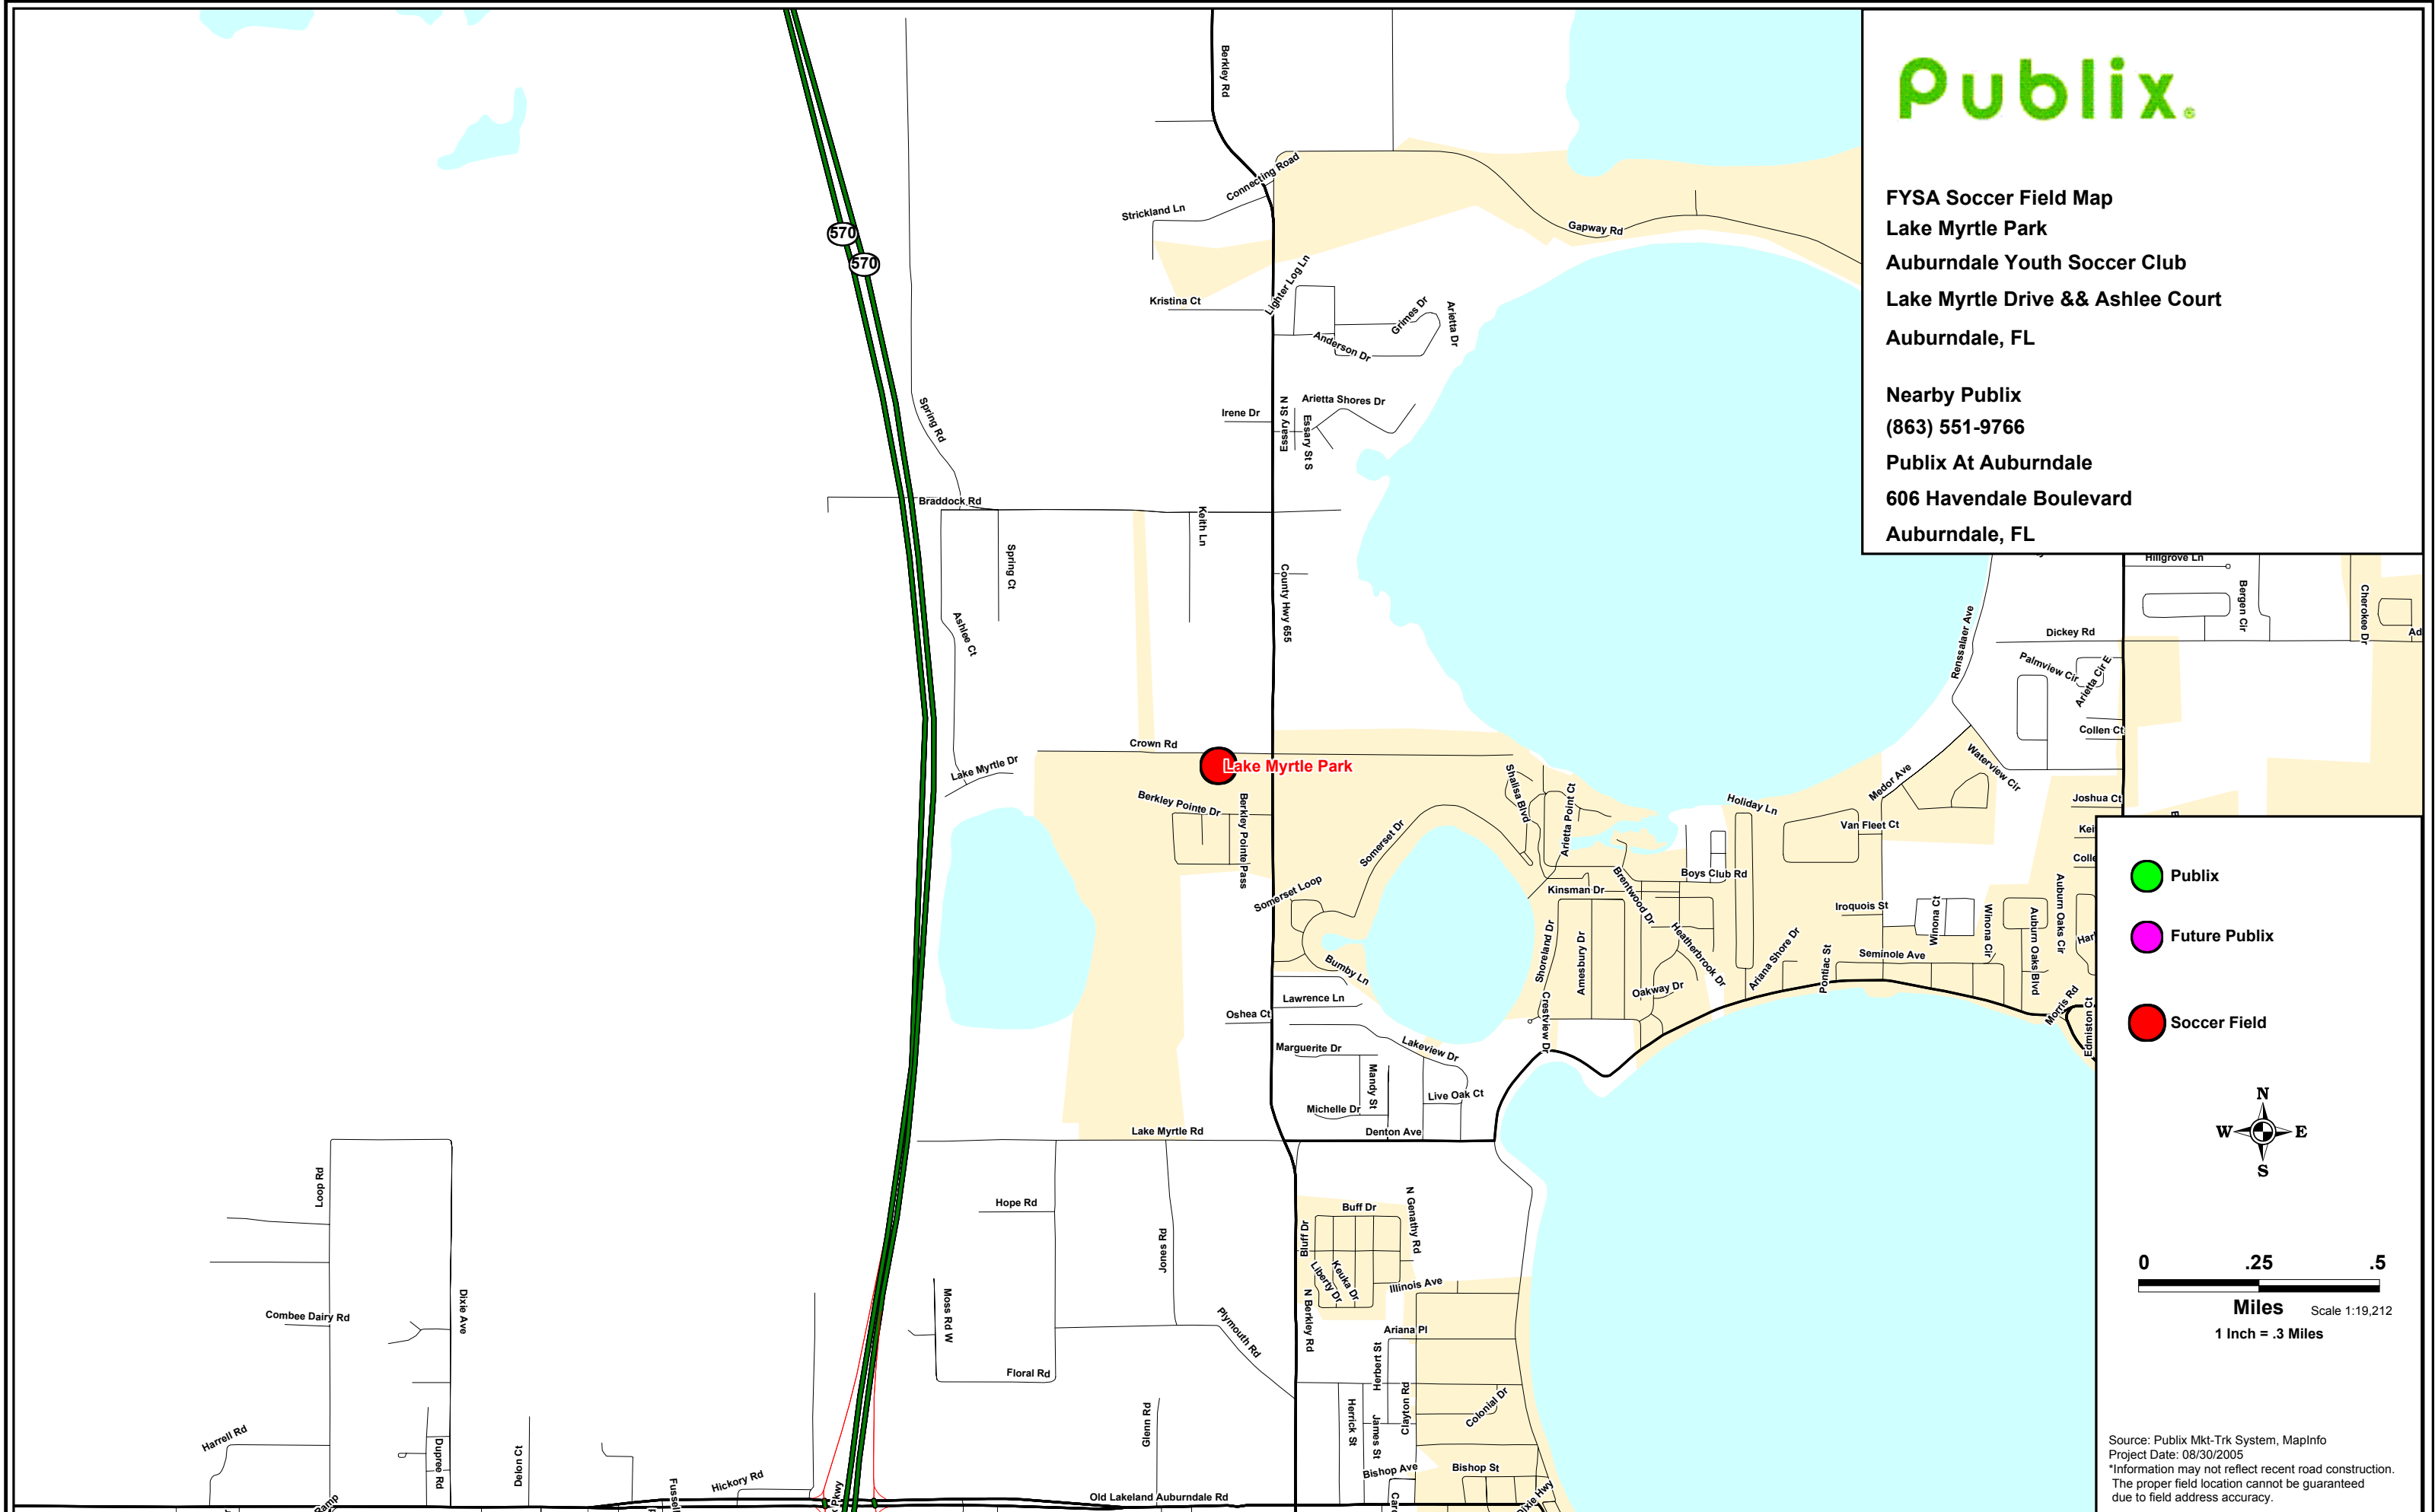

FYSA Soccer Field Map
Lake Myrtle Park
Auburndale Youth Soccer Club
Lake Myrtle Drive & Ashlee Court
Auburndale, FL

Nearby Publix
(863) 551-9766
Publix At Auburndale
606 Havendale Boulevard
Auburndale, FL

- Publix
- Future Publix
- Soccer Field

Source: Publix Mkt-Trk System, MapInfo
 Project Date: 08/30/2005
 *Information may not reflect recent road construction.
 The proper field location cannot be guaranteed
 due to field address accuracy.