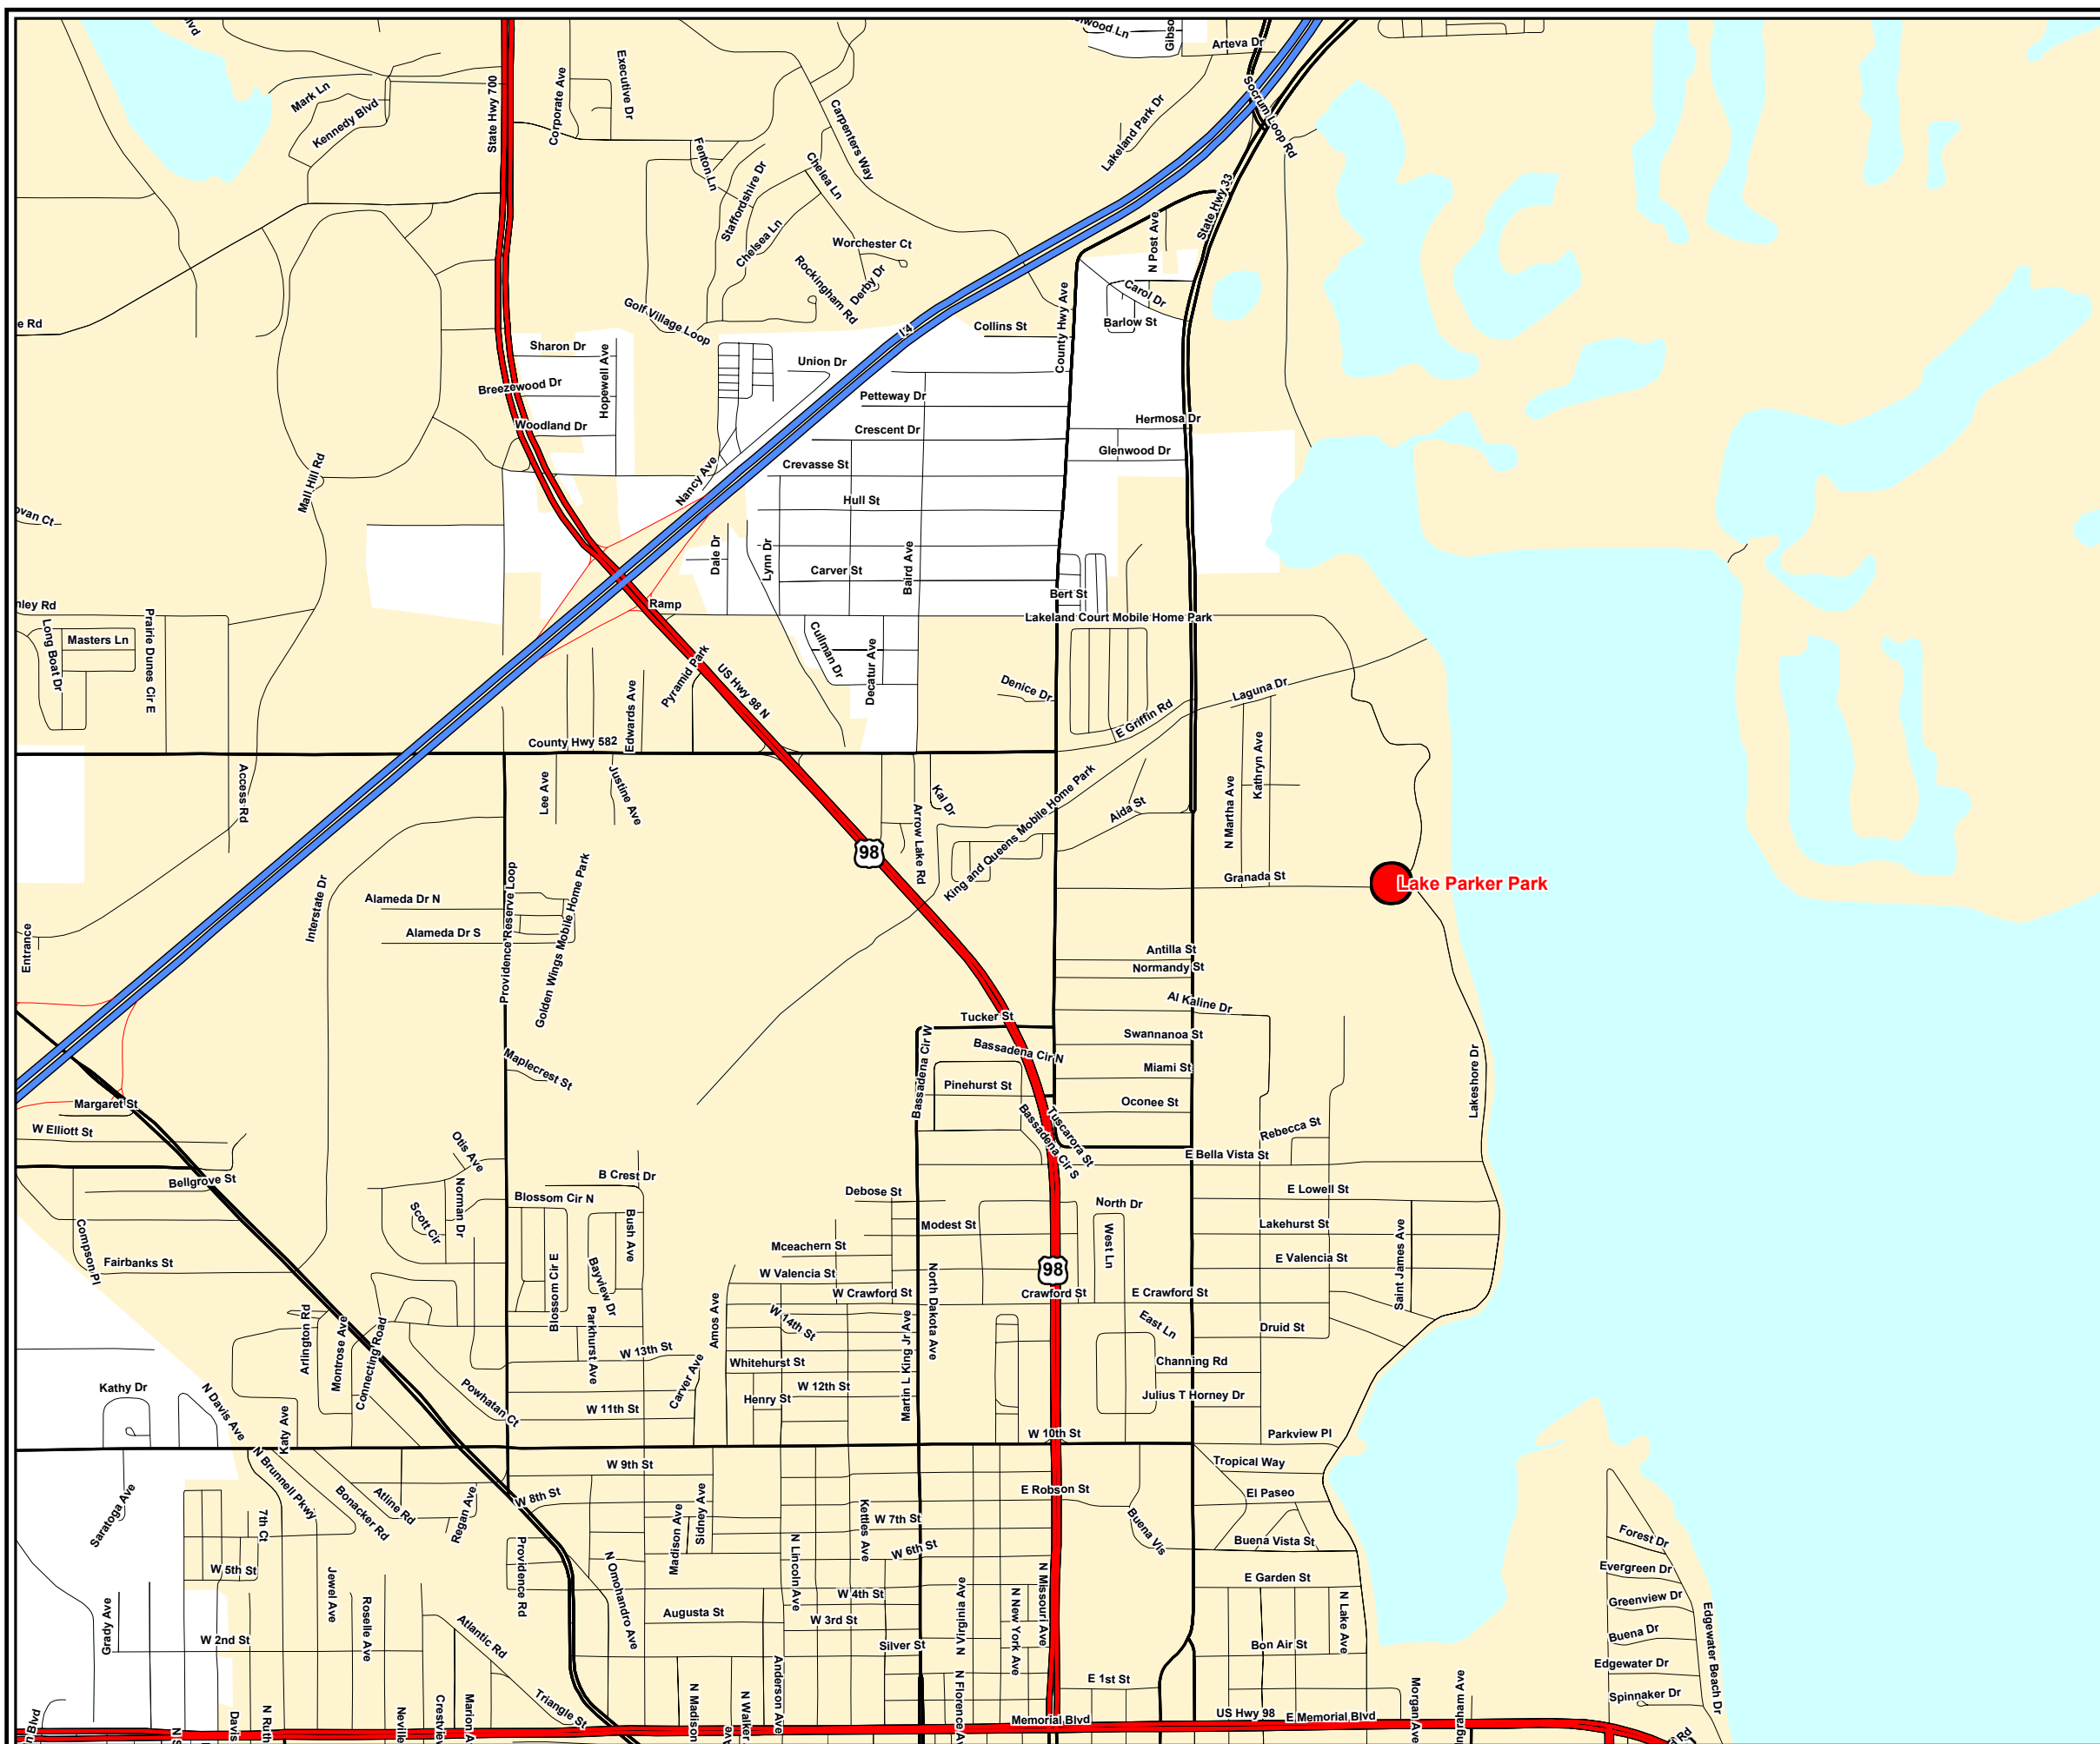

FYSA Soccer Field Map  
Lake Parker Park  
Lakeland Soccer Club  
616 Granada Street  
Lakeland, FL

Nearby Publix  
(863) 853-1778  
Plantation Square  
5375 N Socrum Loop Rd  
Lakeland, FL

- Publix
- Future Publix
- Soccer Field

Miles Scale 1:19,212  
1 Inch = .3 Miles

Source: Publix Mkt-Trk System, MapInfo  
Project Date: 08/30/2005  
\*Information may not reflect recent road construction.  
The proper field location cannot be guaranteed  
due to field address accuracy.