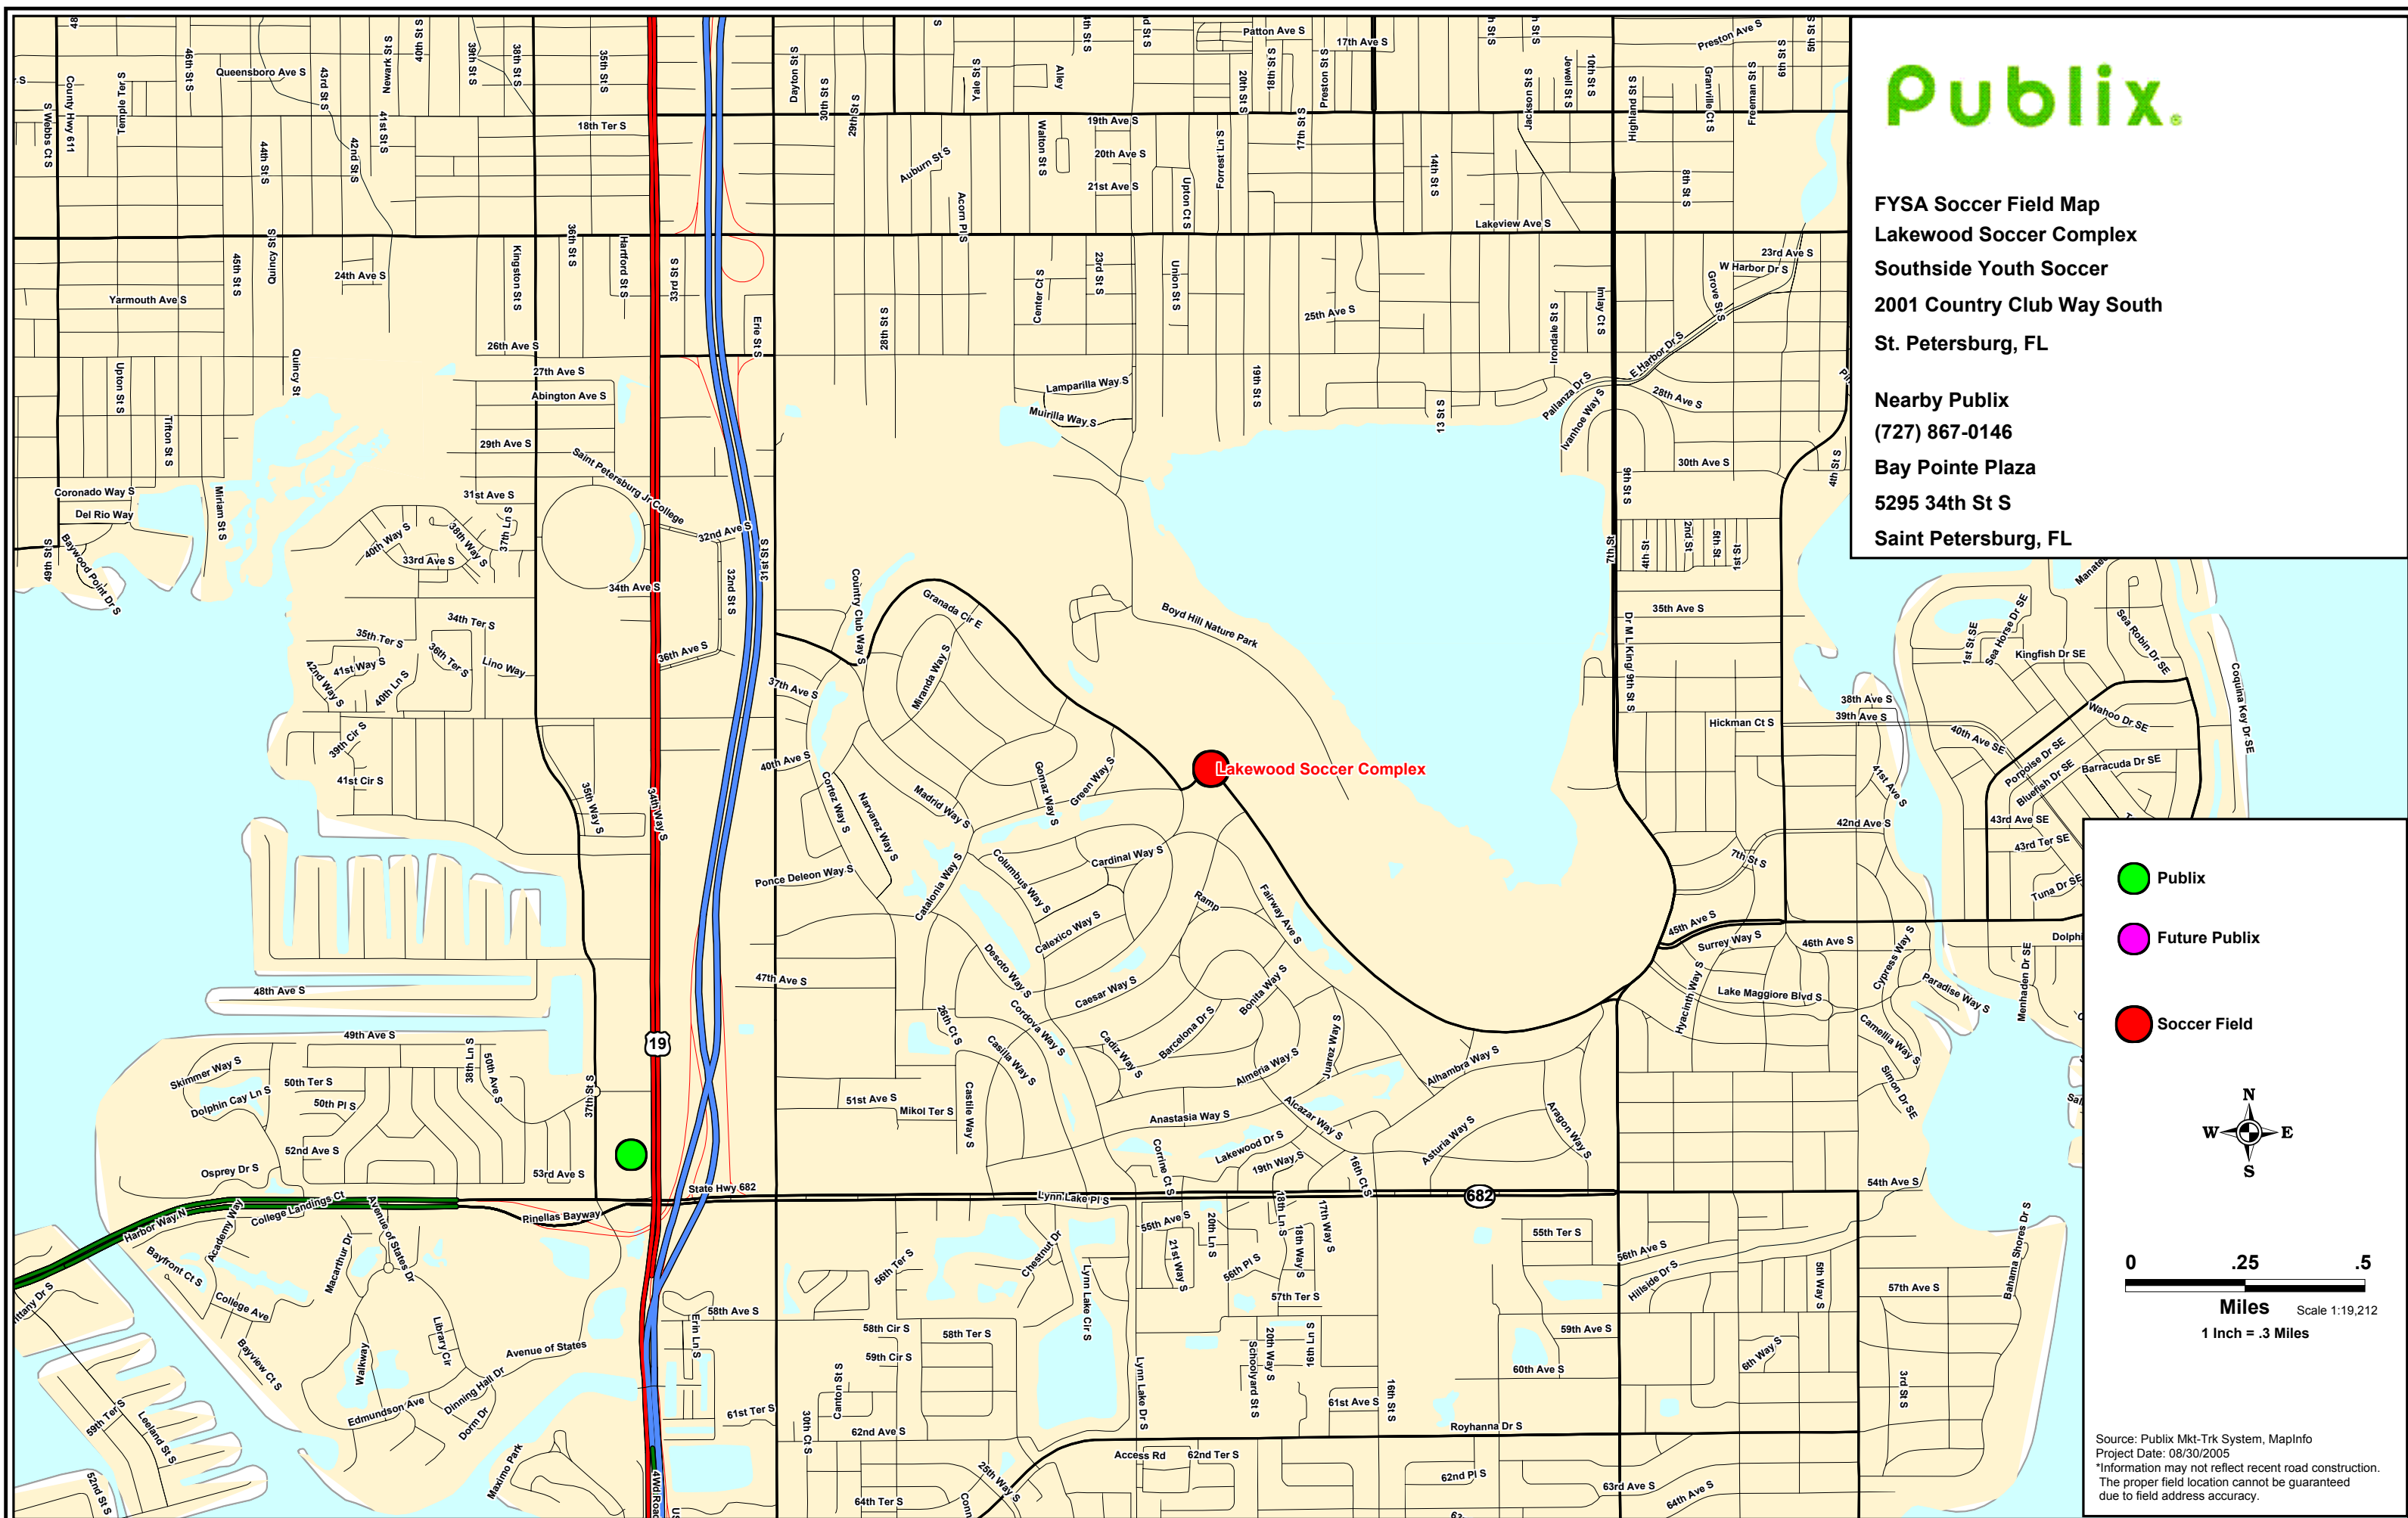

FYSA Soccer Field Map
Lakewood Soccer Complex
Southside Youth Soccer
2001 Country Club Way South
St. Petersburg, FL

Nearby Publix
(727) 867-0146
Bay Pointe Plaza
5295 34th St S
Saint Petersburg, FL

- Publix
- Future Publix
- Soccer Field

0 .25 .5
Miles Scale 1:19,212
1 Inch = .3 Miles

Source: Publix Mkt-Trk System, MapInfo
Project Date: 08/30/2005
*Information may not reflect recent road construction.
The proper field location cannot be guaranteed
due to field address accuracy.