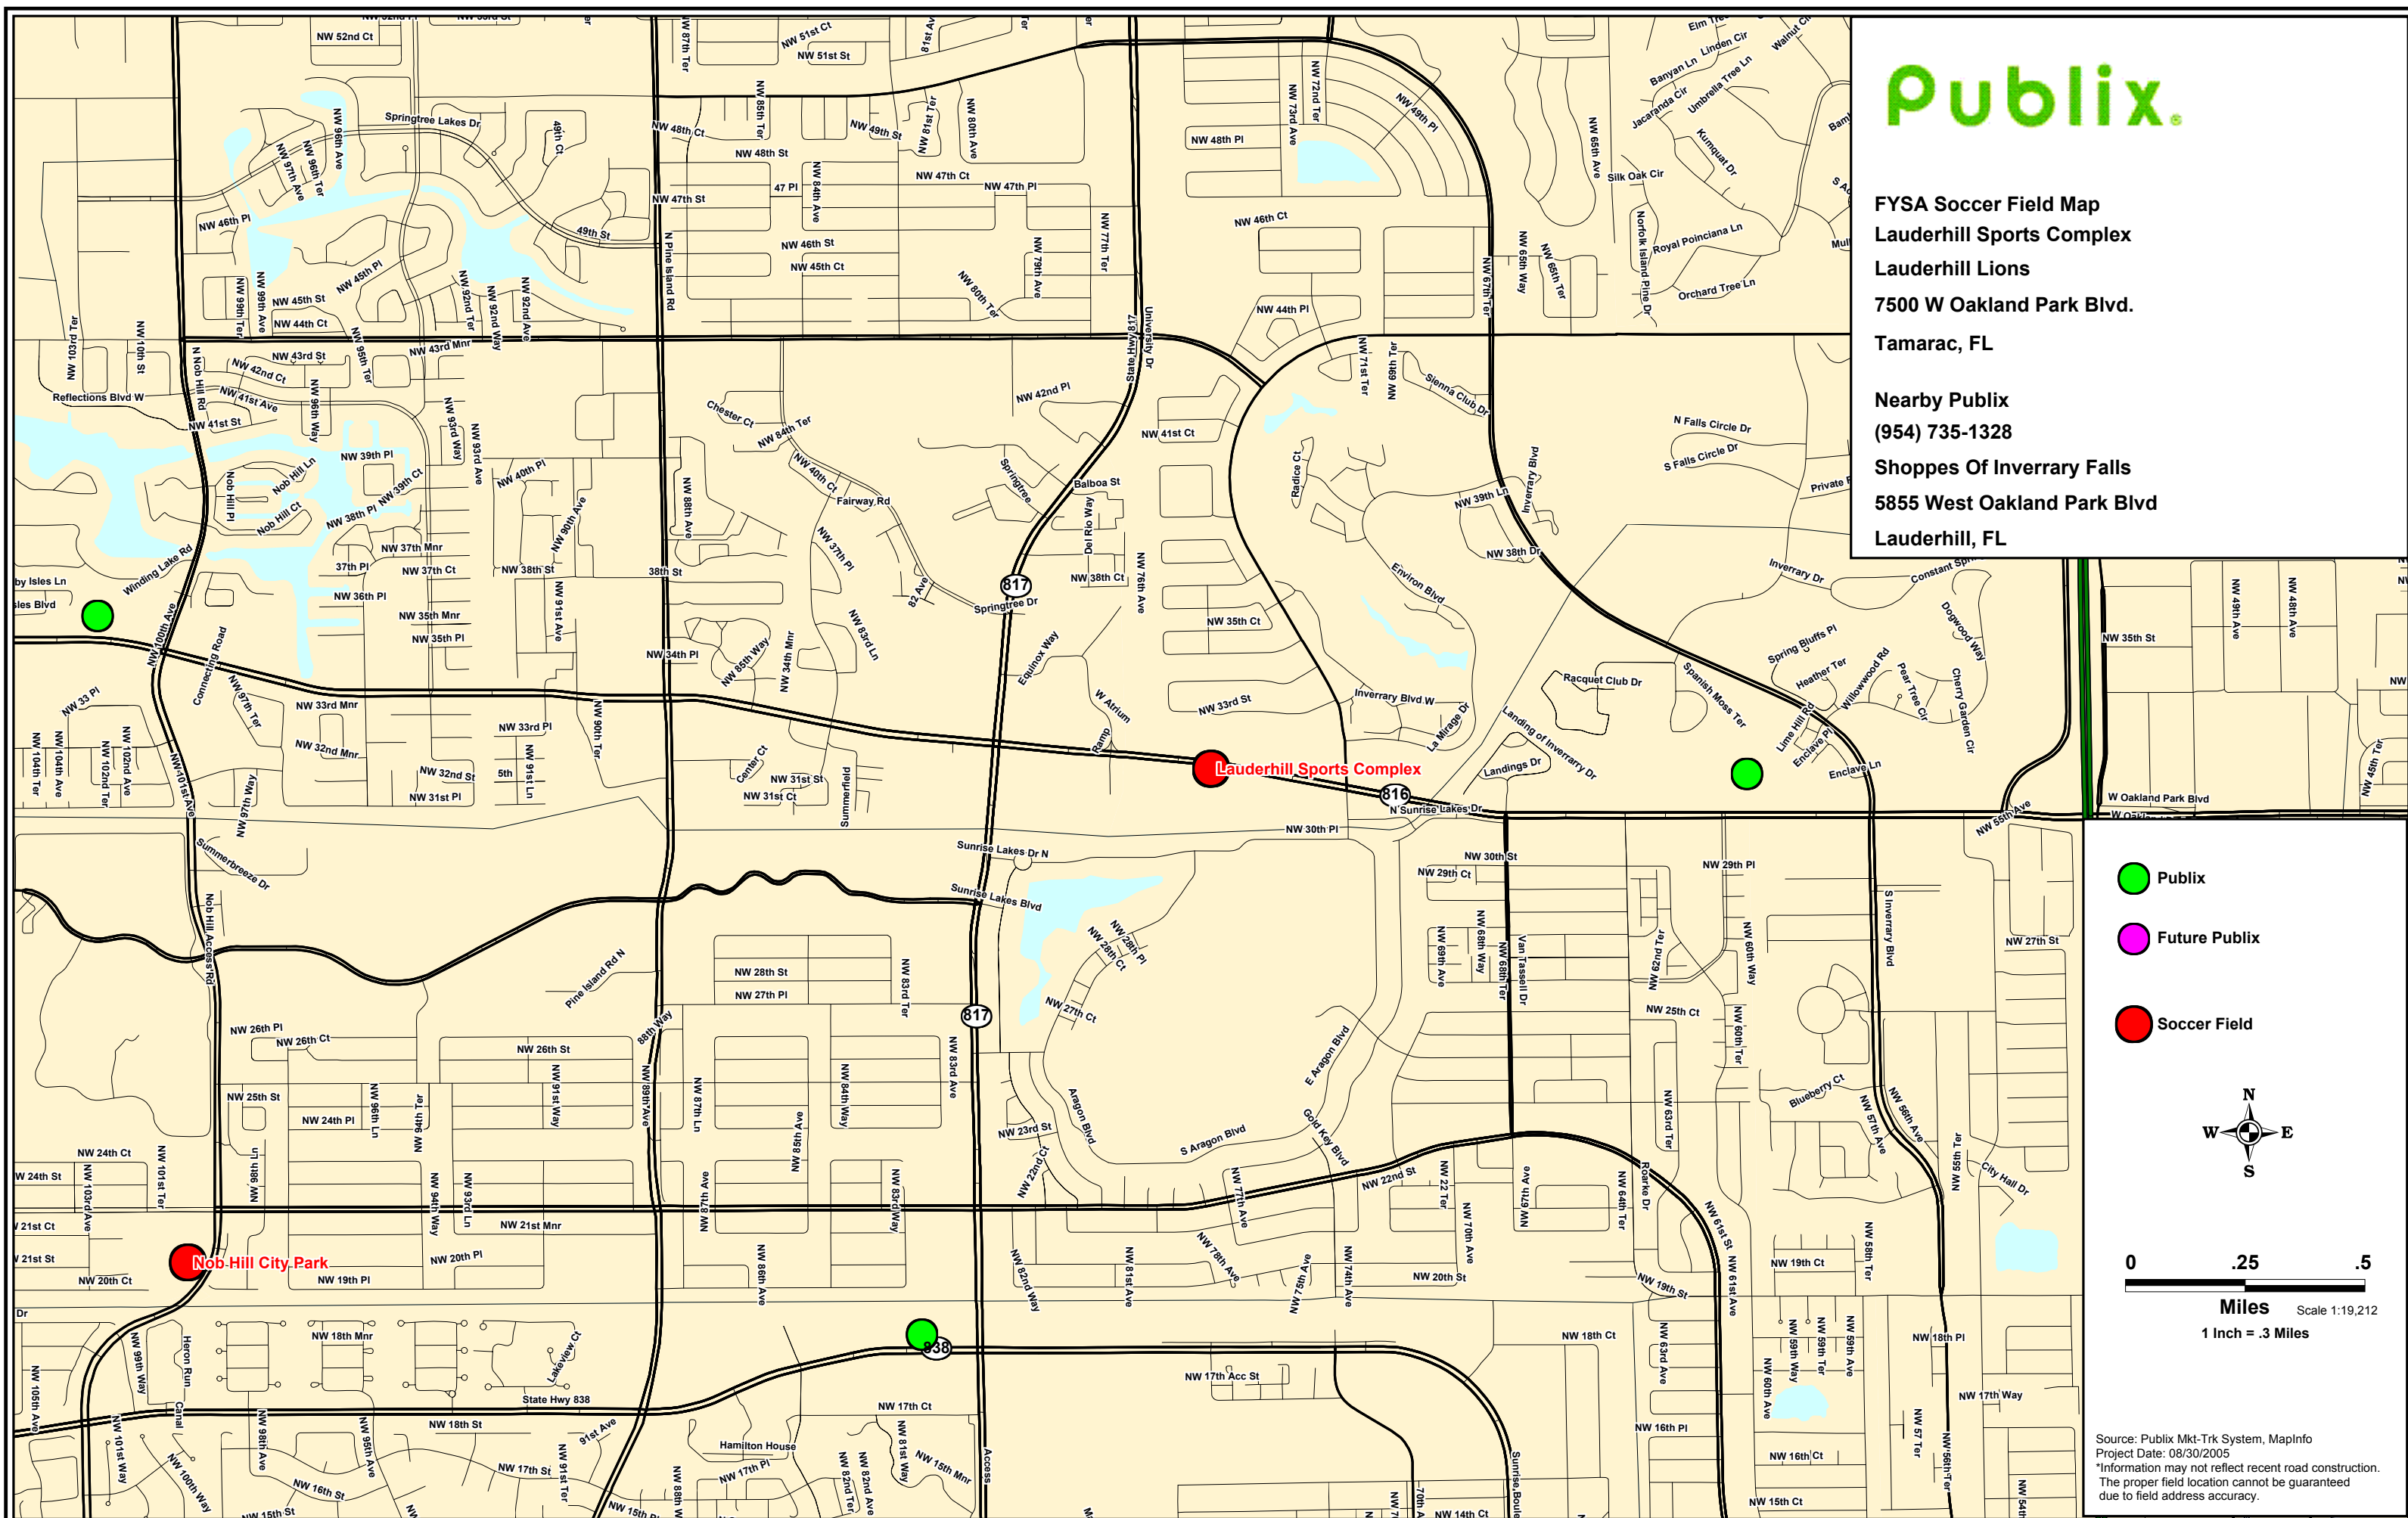

FYSA Soccer Field Map
Lauderhill Sports Complex
Lauderhill Lions
7500 W Oakland Park Blvd.
Tamarac, FL

Nearby Publix
(954) 735-1328
Shoppes Of Inverrary Falls
5855 West Oakland Park Blvd
Lauderhill, FL

- Publix
- Future Publix
- Soccer Field

Miles Scale 1:19,212
1 Inch = .3 Miles

Source: Publix Mkt-Trk System, MapInfo
Project Date: 08/30/2005
*Information may not reflect recent road construction.
The proper field location cannot be guaranteed
due to field address accuracy.