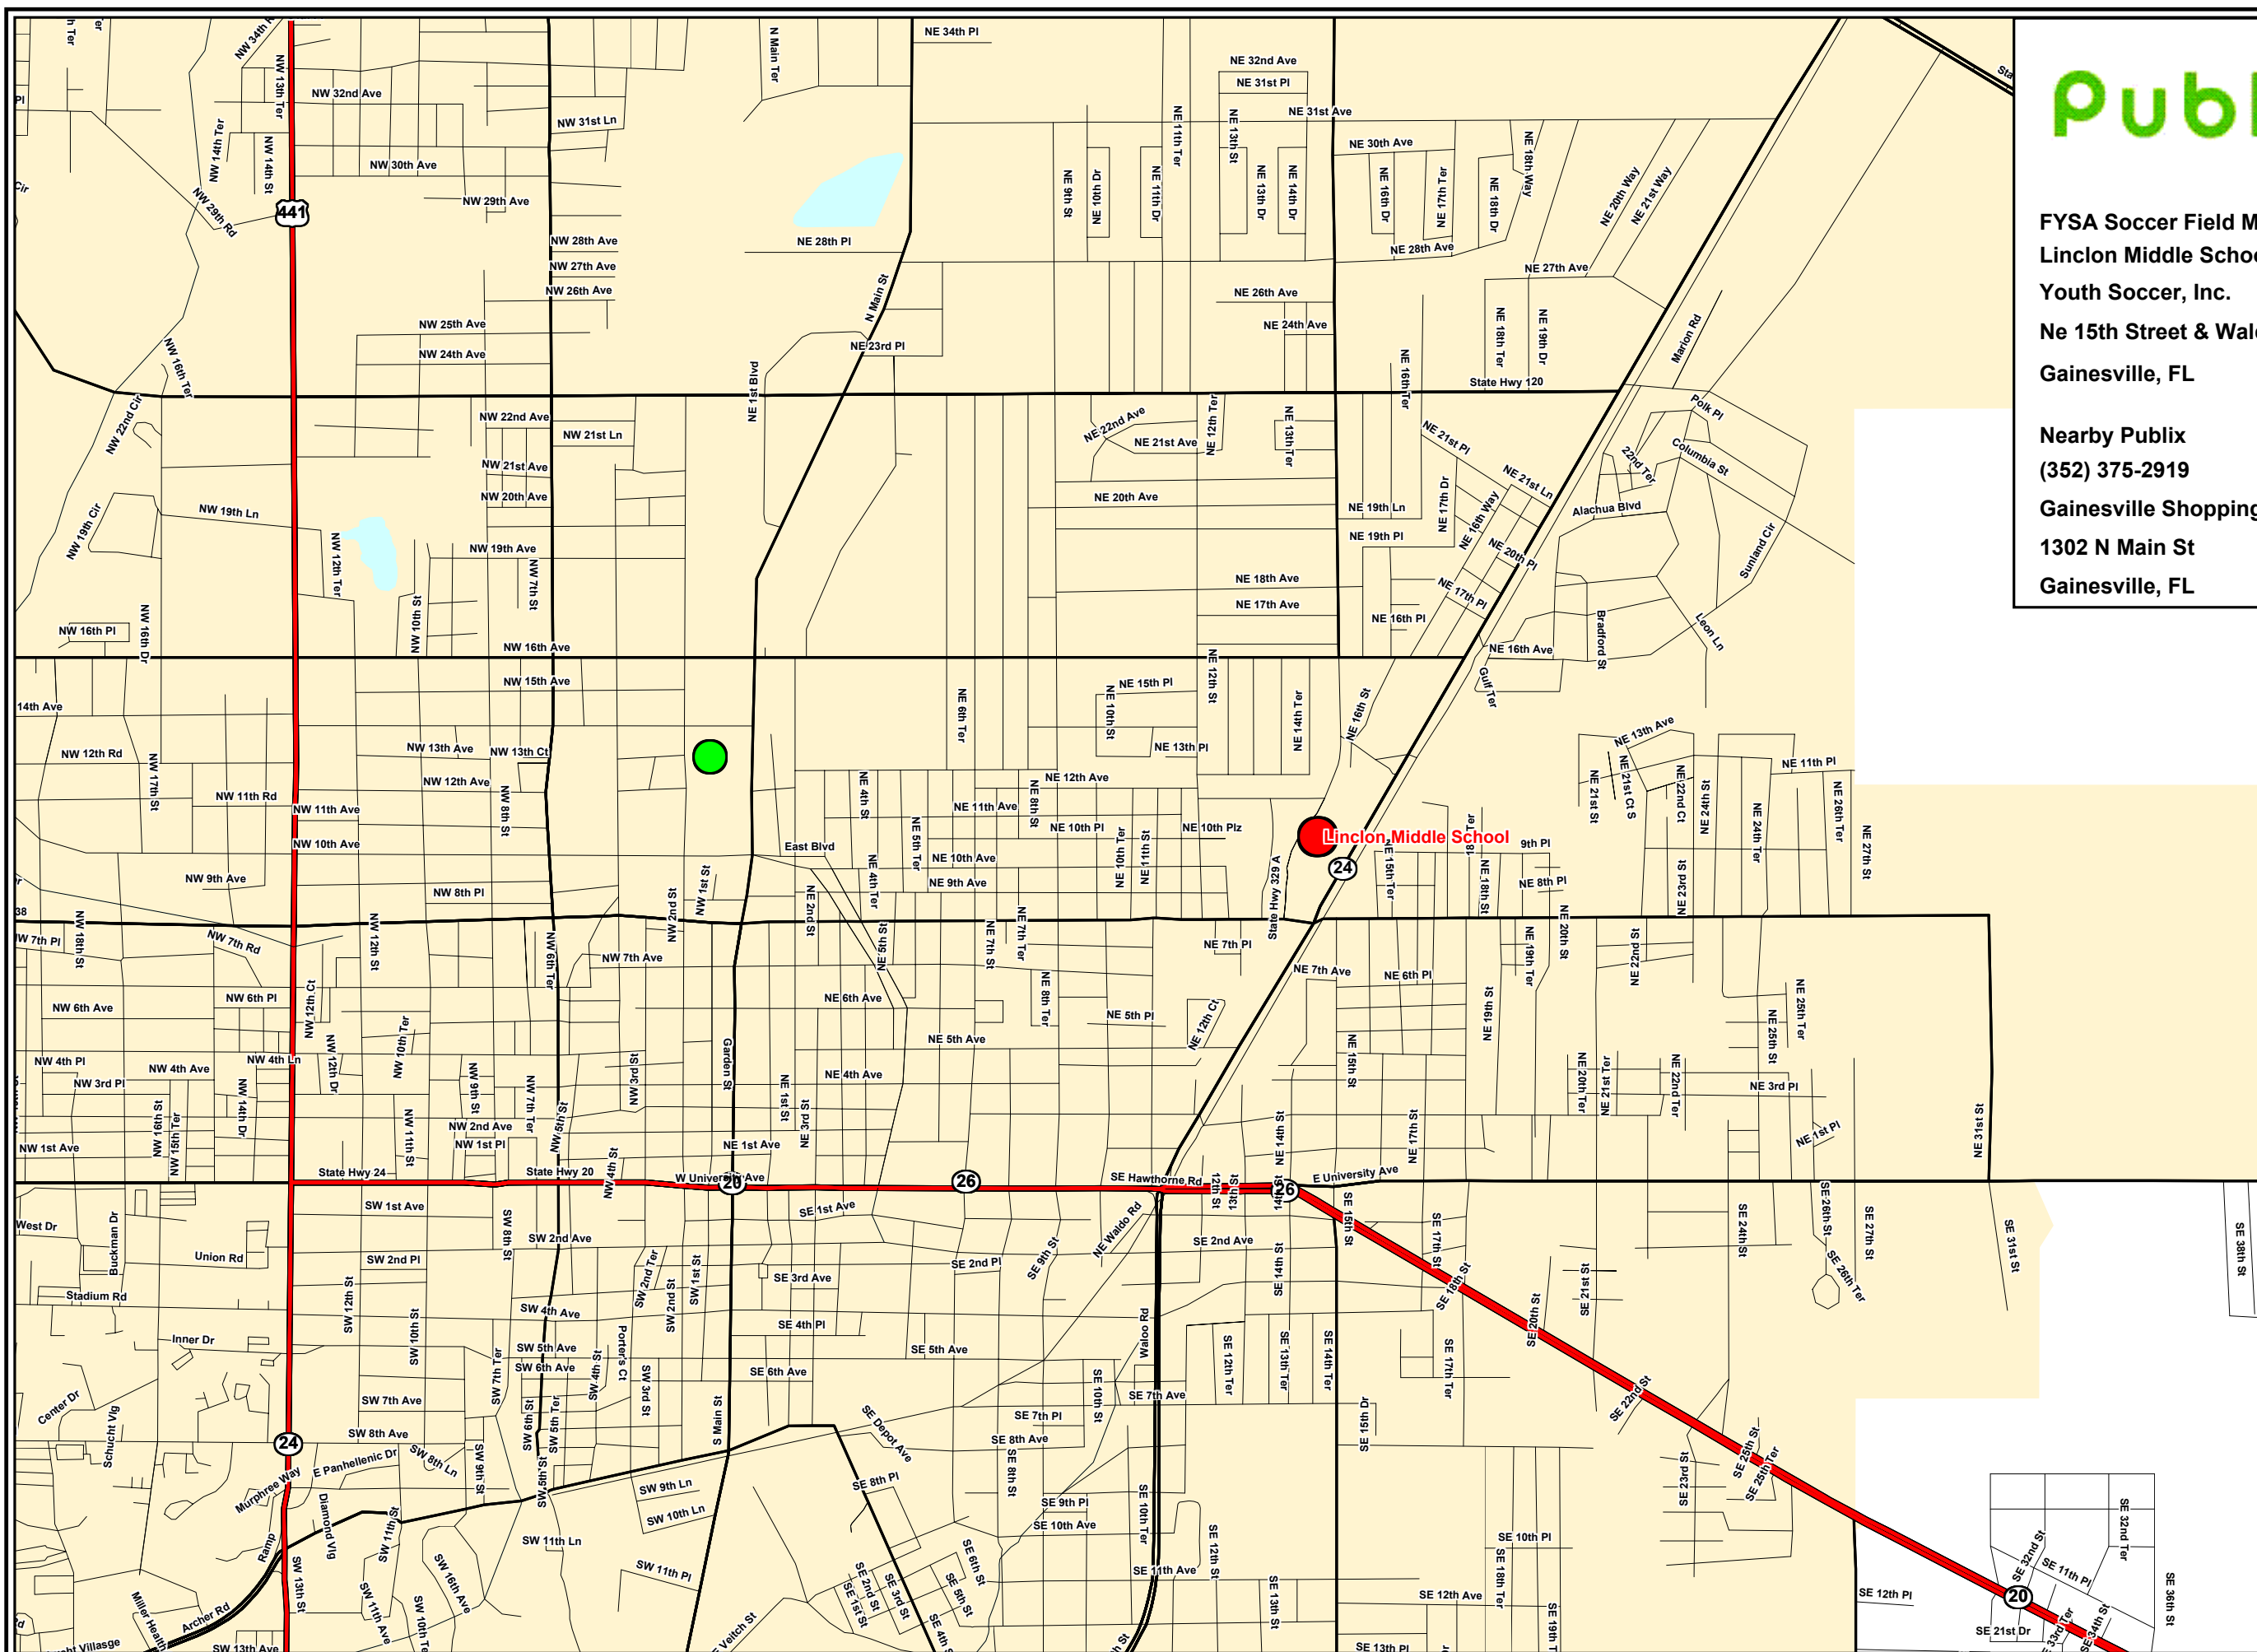

FYSA Soccer Field Map
Linclon Middle School
Youth Soccer, Inc.
Ne 15th Street & Waldo Road
Gainesville, FL

Nearby Publix
(352) 375-2919
Gainesville Shopping Center
1302 N Main St
Gainesville, FL

- Publix
- Future Publix
- Soccer Field

0 .25 .5
Miles Scale 1:19,212
1 Inch = .3 Miles

Source: Publix Mkt-Trk System, MapInfo
Project Date: 08/30/2005
*Information may not reflect recent road construction.
The proper field location cannot be guaranteed due to field address accuracy.