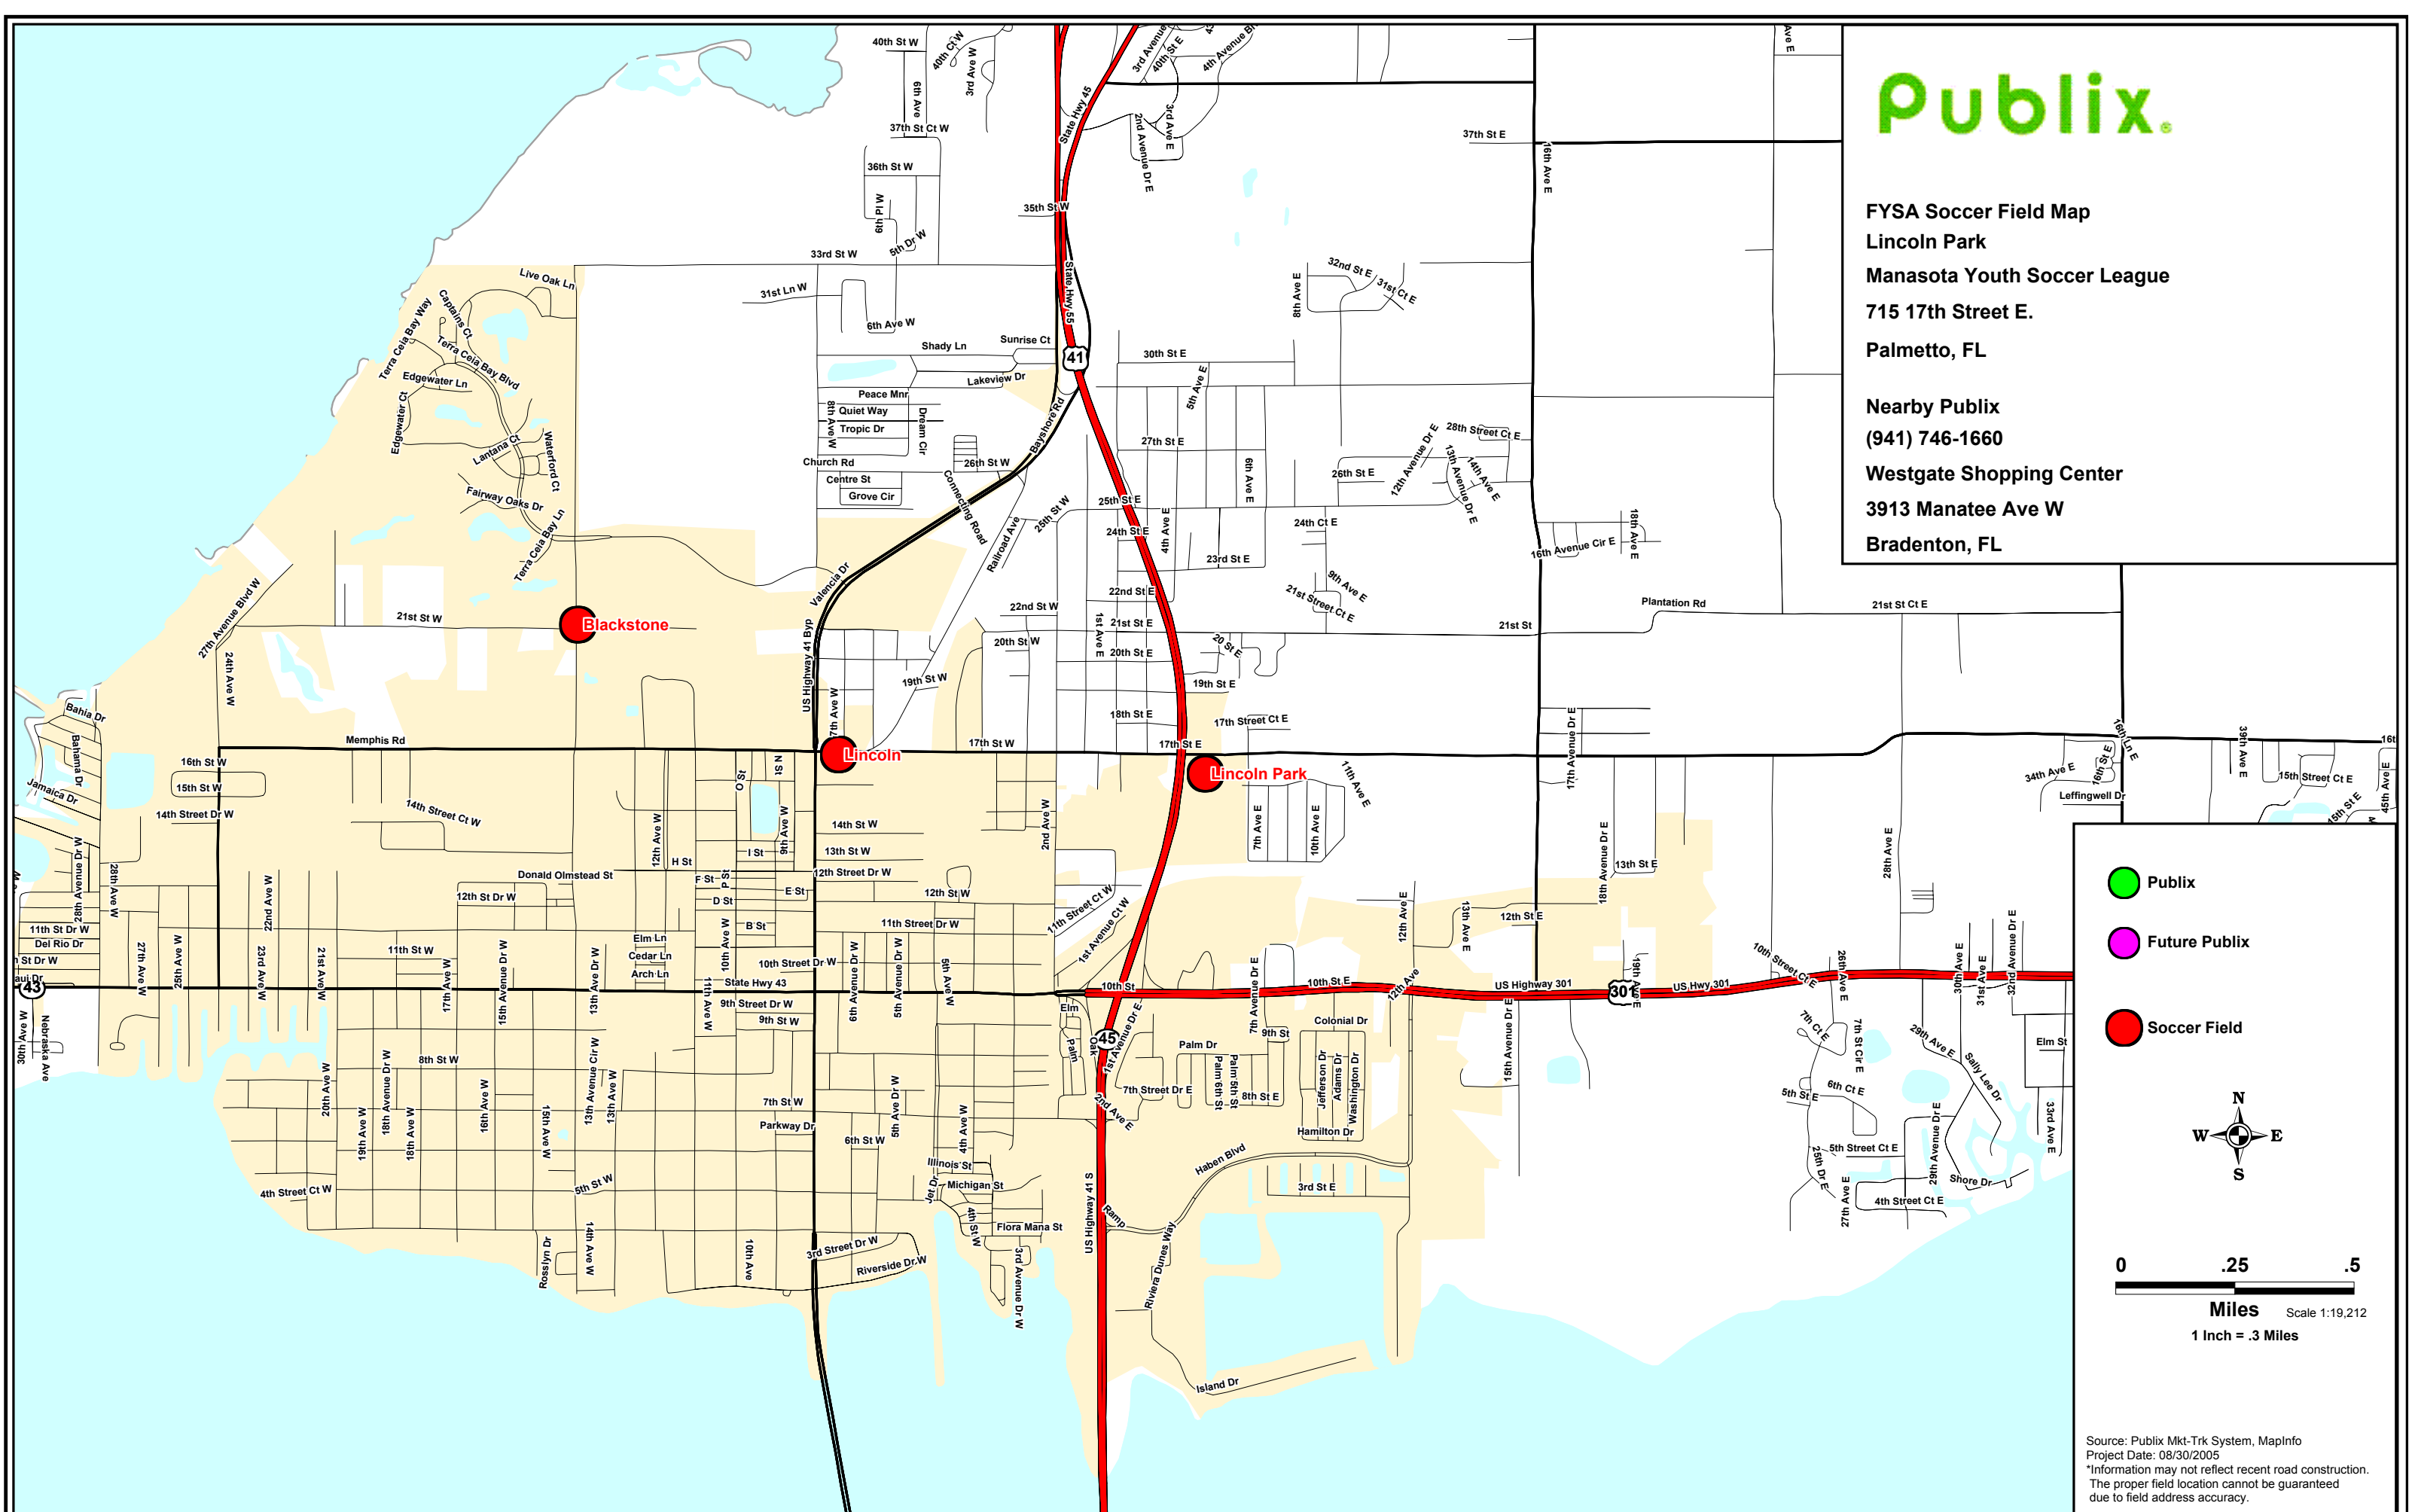

FYSA Soccer Field Map

Lincoln Park

Manasota Youth Soccer League

715 17th Street E.

Palmetto, FL

Nearby Publix

(941) 746-1660

Westgate Shopping Center

3913 Manatee Ave W

Bradenton, FL

-  Publix
-  Future Publix
-  Soccer Field

Miles Scale 1:19,212
1 Inch = .3 Miles

Source: Publix Mkt-Trk System, MapInfo
Project Date: 08/30/2005
*Information may not reflect recent road construction.
The proper field location cannot be guaranteed due to field address accuracy.