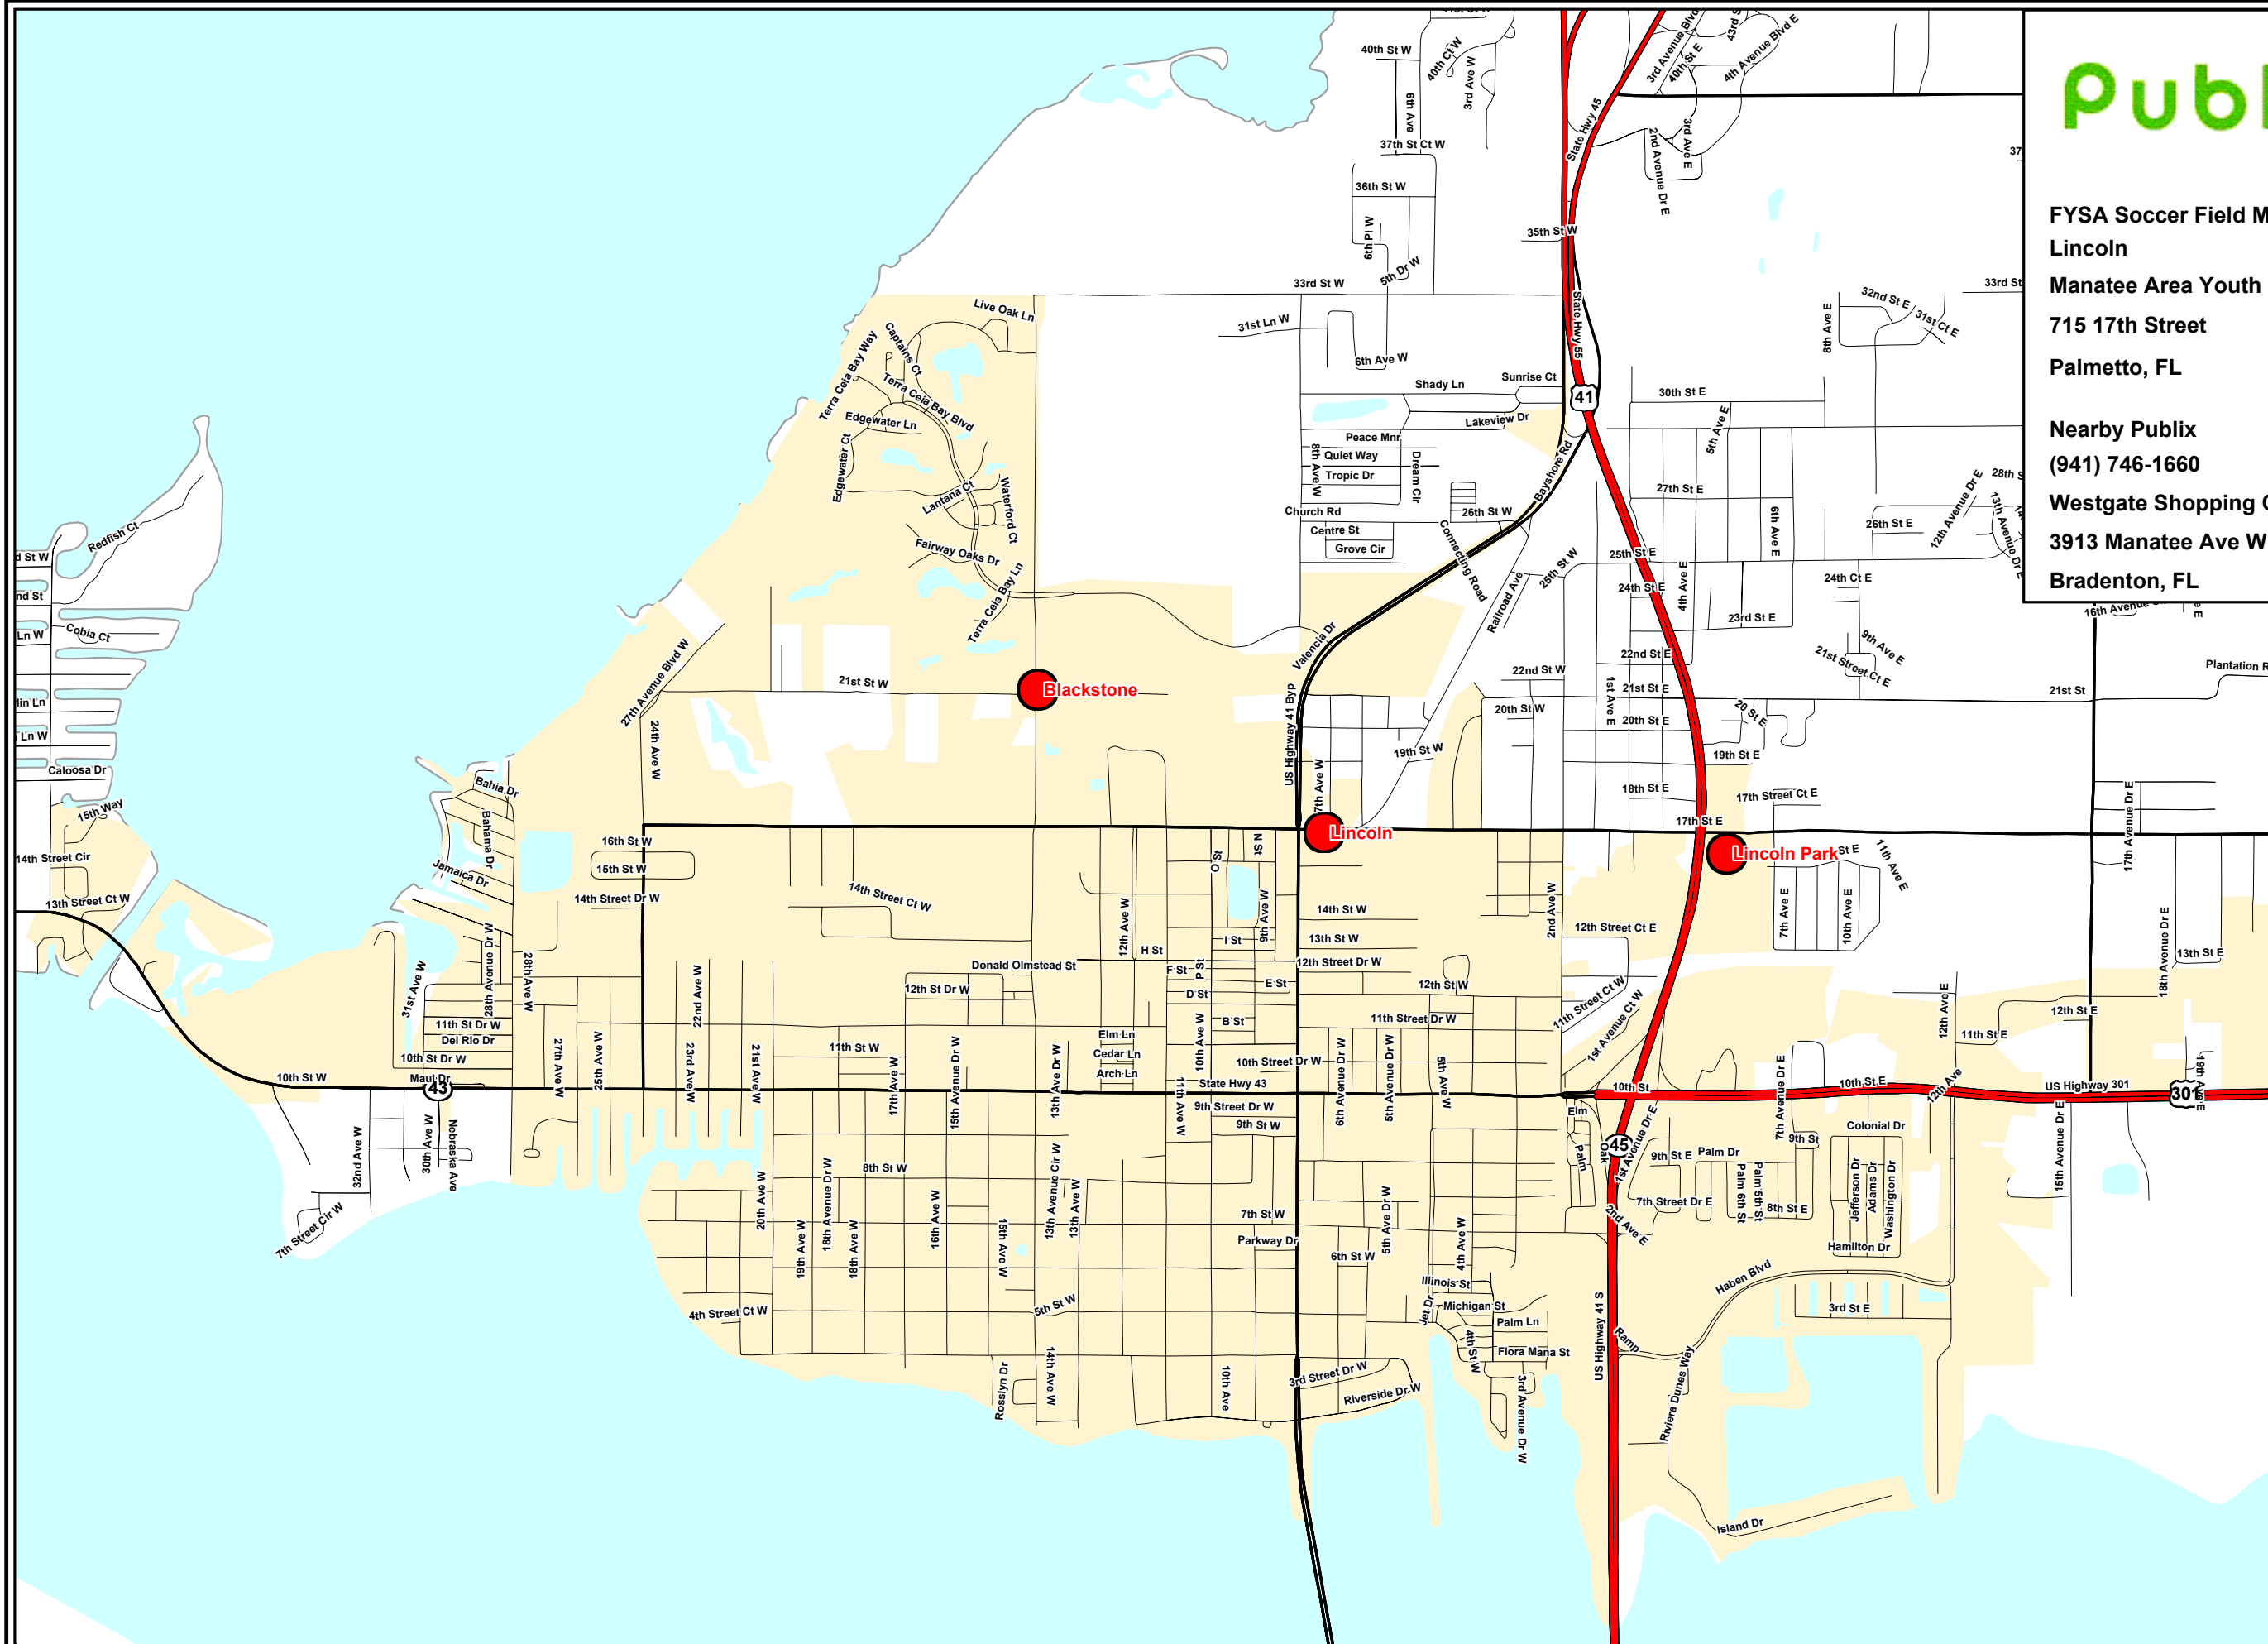

FYSA Soccer Field Map
Lincoln
Manatee Area Youth Soccer Organization
715 17th Street
Palmetto, FL

Nearby Publix
(941) 746-1660
Westgate Shopping Center
3913 Manatee Ave W
Bradenton, FL

-  Publix
-  Future Publix
-  Soccer Field

N
E
S
W

0 .25 .5
Miles Scale 1:19,212
 1 Inch = .3 Miles

Source: Publix Mkt-Trk System, MapInfo
 Project Date: 08/30/2005
 *Information may not reflect recent road construction.
 The proper field location cannot be guaranteed due to field address accuracy.