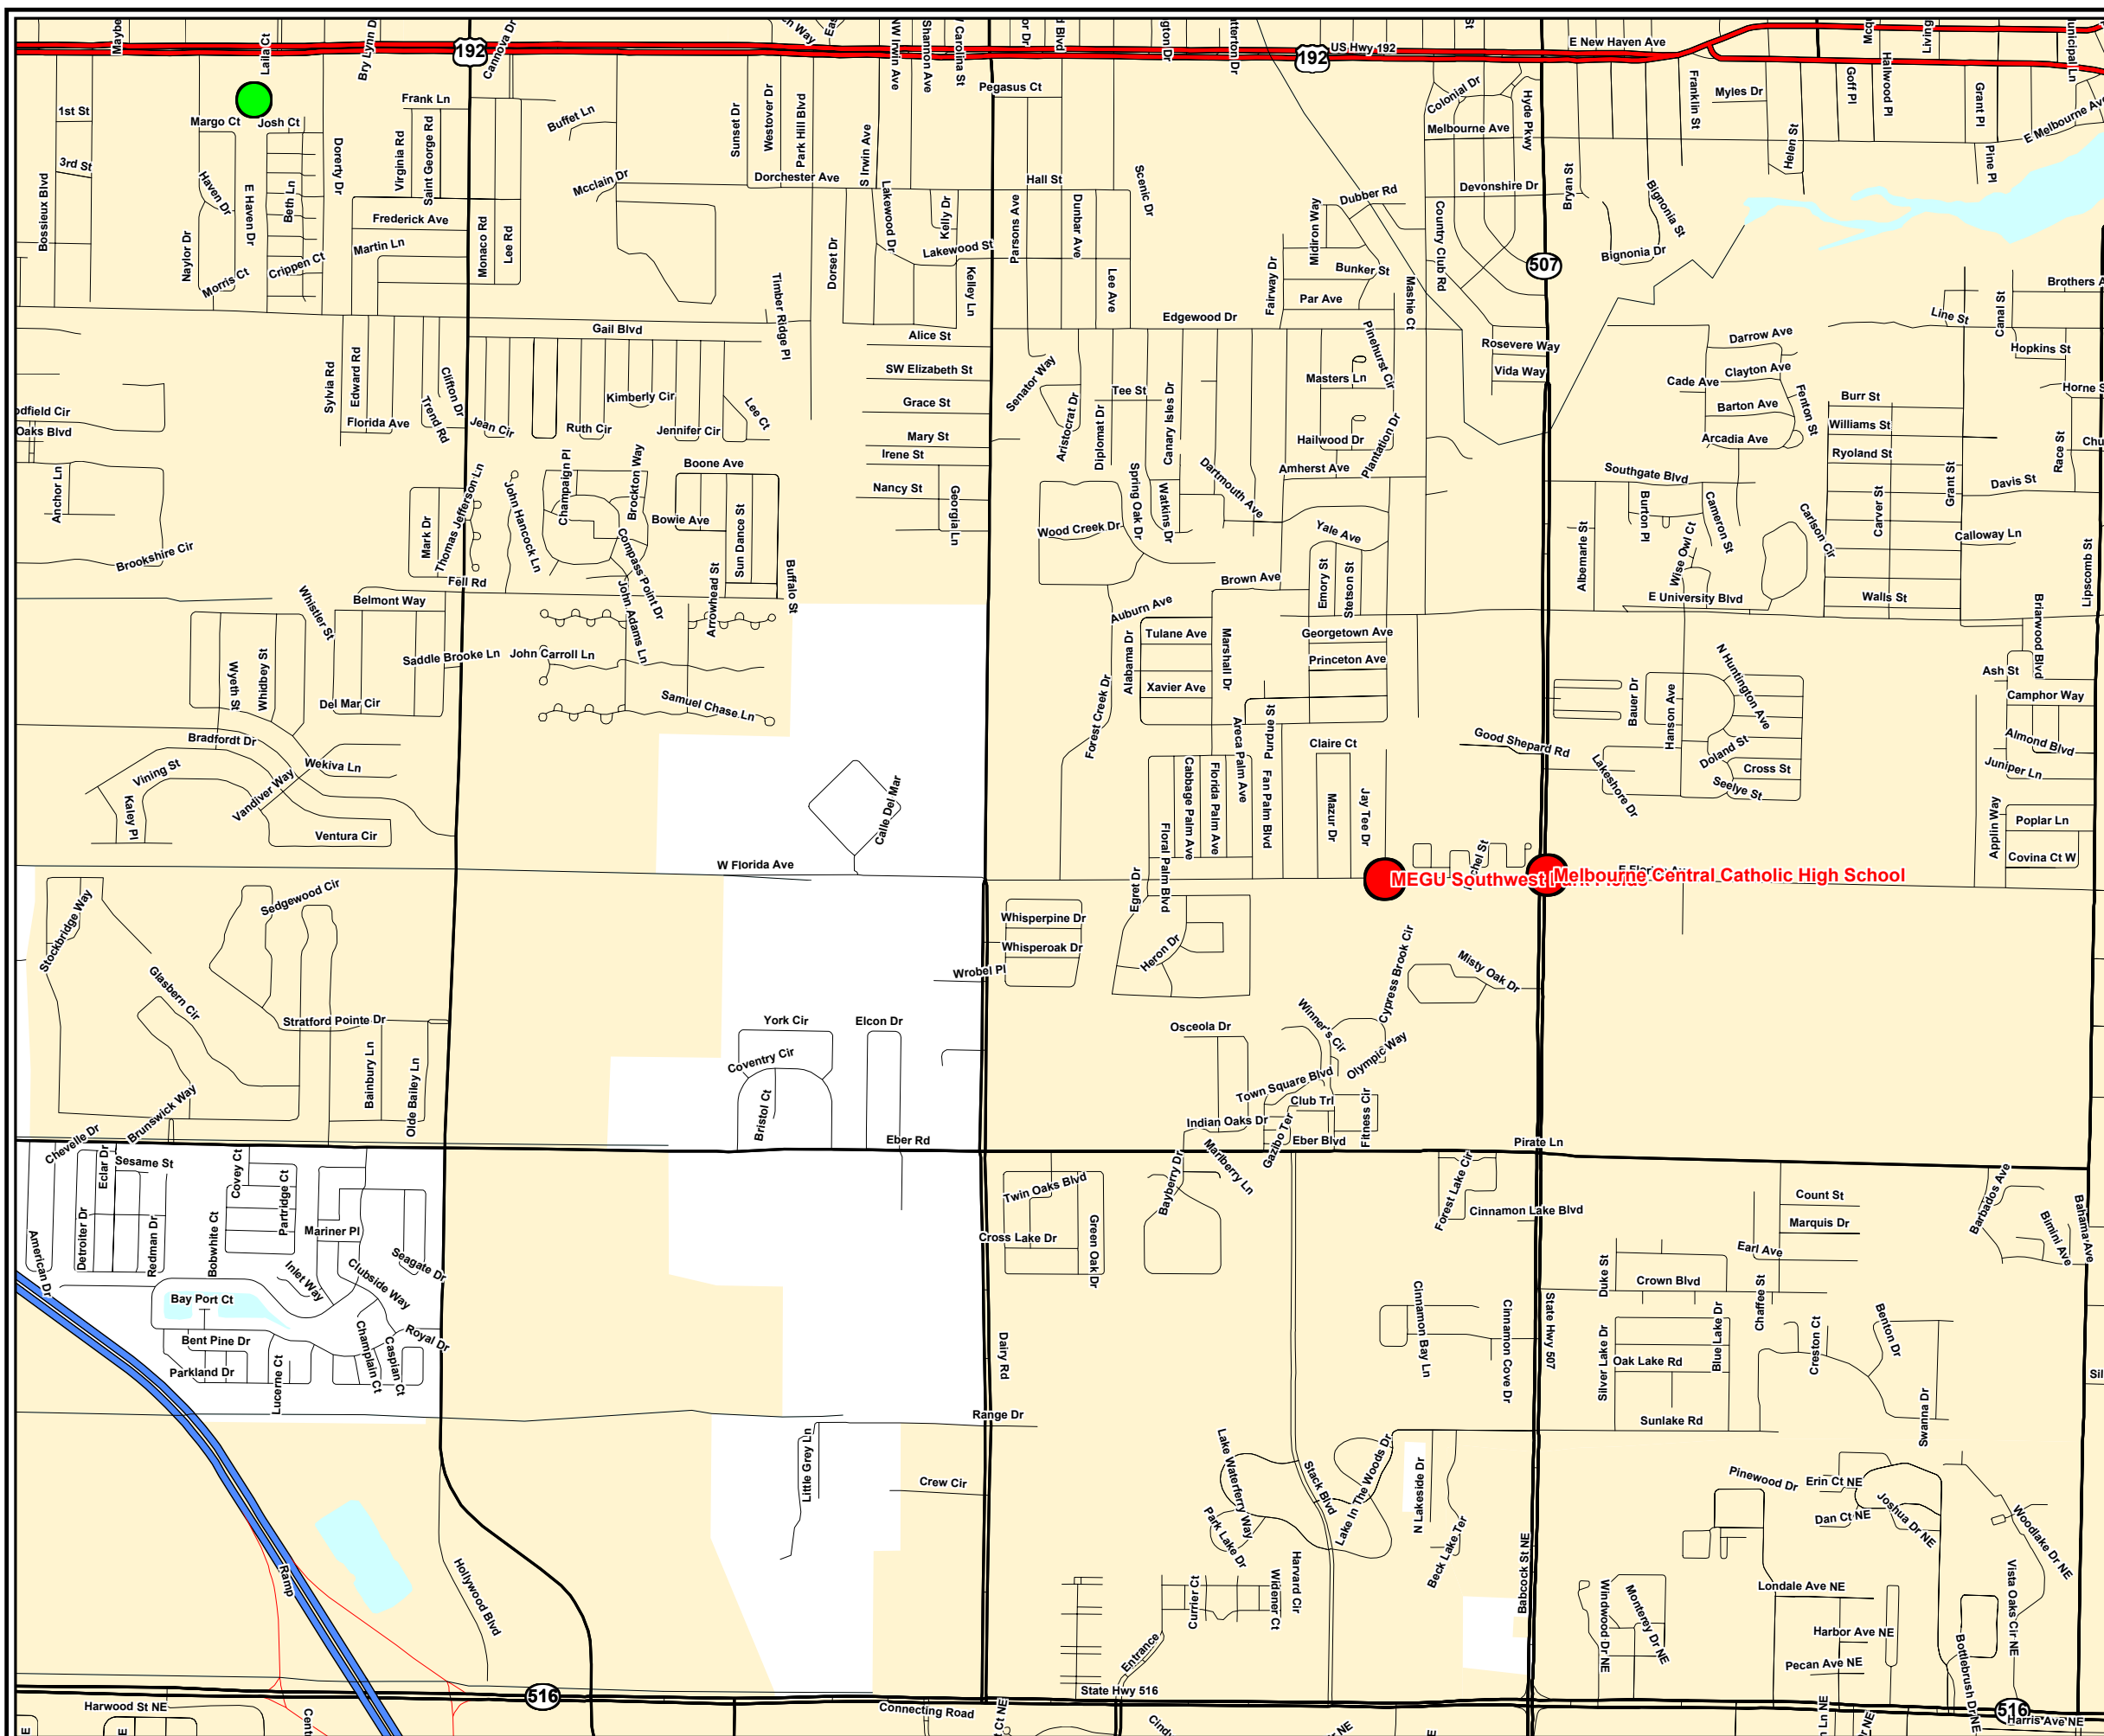

FYSA Soccer Field Map
Megu Southwest Park Fields
Melbourne Eau Gallie United Soccer Ass.
W. Florida Avenue & Meadowridge Dr.
Melbourne, FL

Nearby Publix
(321) 724-4724
Palm Bay Center
4711 Babcock St Ne
Palm Bay, FL

MEGU Southwest Melbourne Central Catholic High School

-  Publix
-  Future Publix
-  Soccer Field

Miles Scale 1:19,212
1 Inch = .3 Miles

Source: Publix Mkt-Trk System, MapInfo
 Project Date: 08/30/2005
 *Information may not reflect recent road construction.
 The proper field location cannot be guaranteed due to field address accuracy.