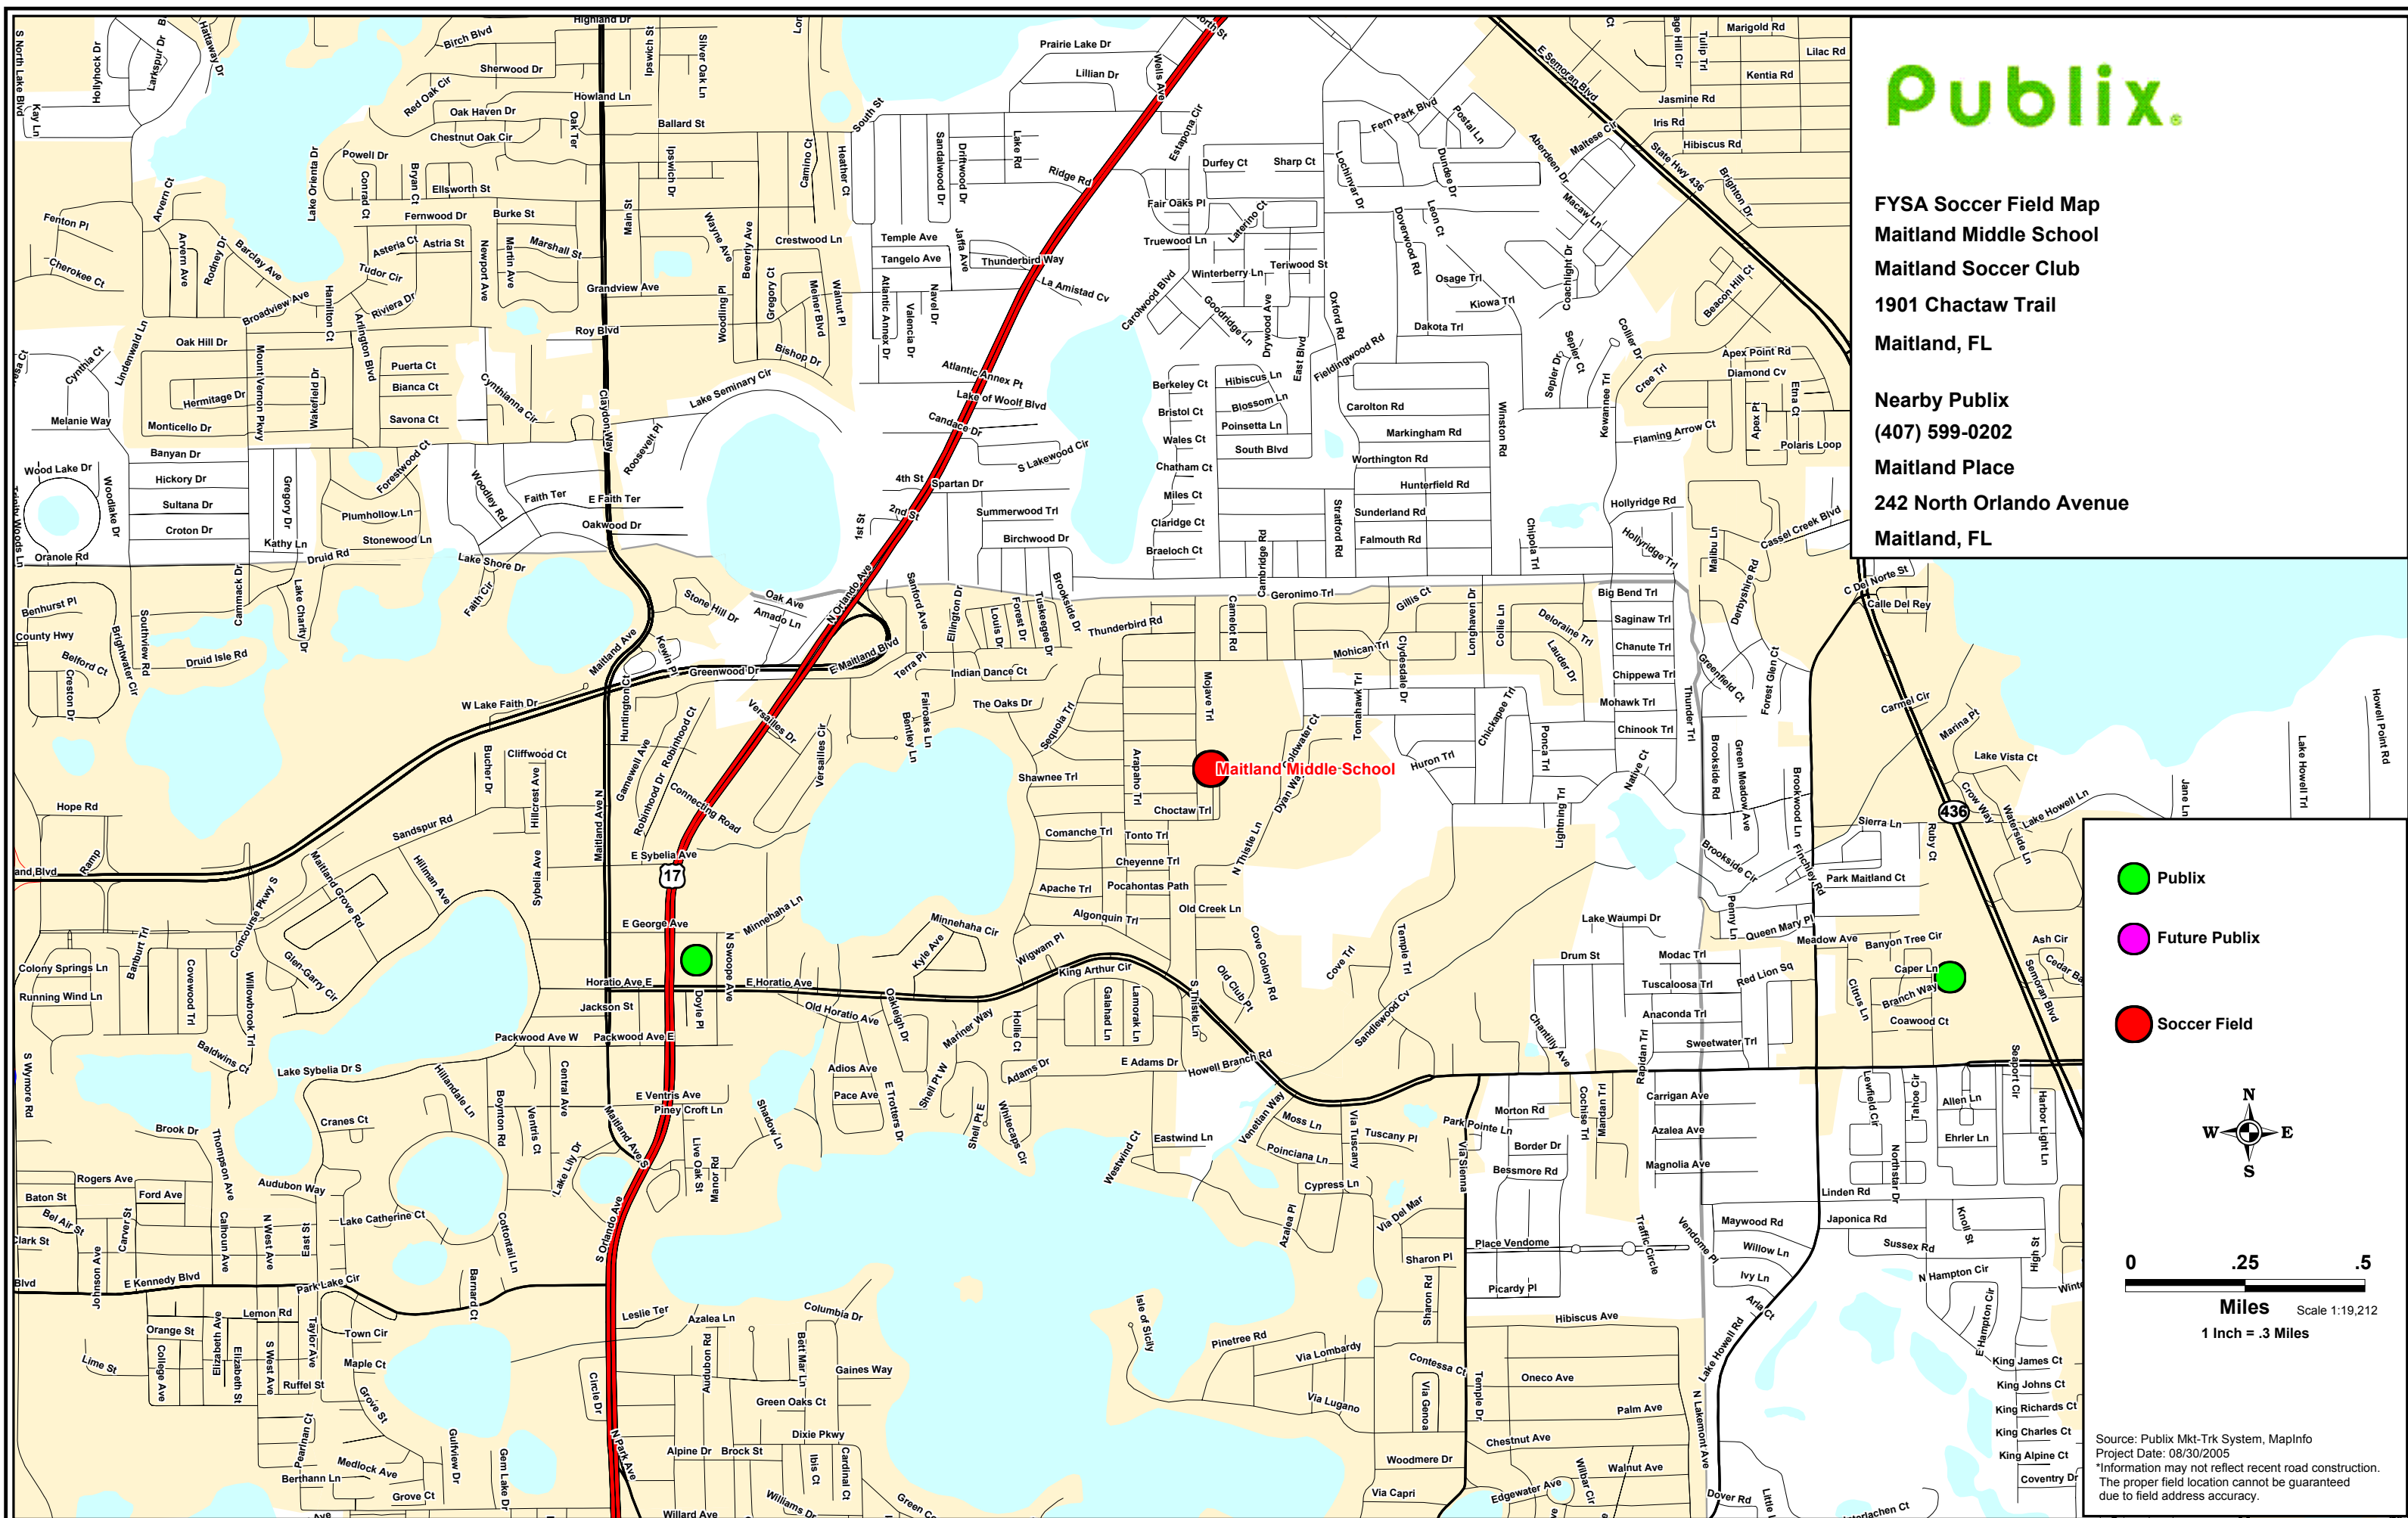

FYSA Soccer Field Map
Maitland Middle School
Maitland Soccer Club
1901 Chactaw Trail
Maitland, FL

Nearby Publix
(407) 599-0202
Maitland Place
242 North Orlando Avenue
Maitland, FL

- Publix
- Future Publix
- Soccer Field

Miles Scale 1:19,212
1 Inch = .3 Miles

Source: Publix Mkt-Trk System, MapInfo
Project Date: 08/30/2005
*Information may not reflect recent road construction.
The proper field location cannot be guaranteed due to field address accuracy.