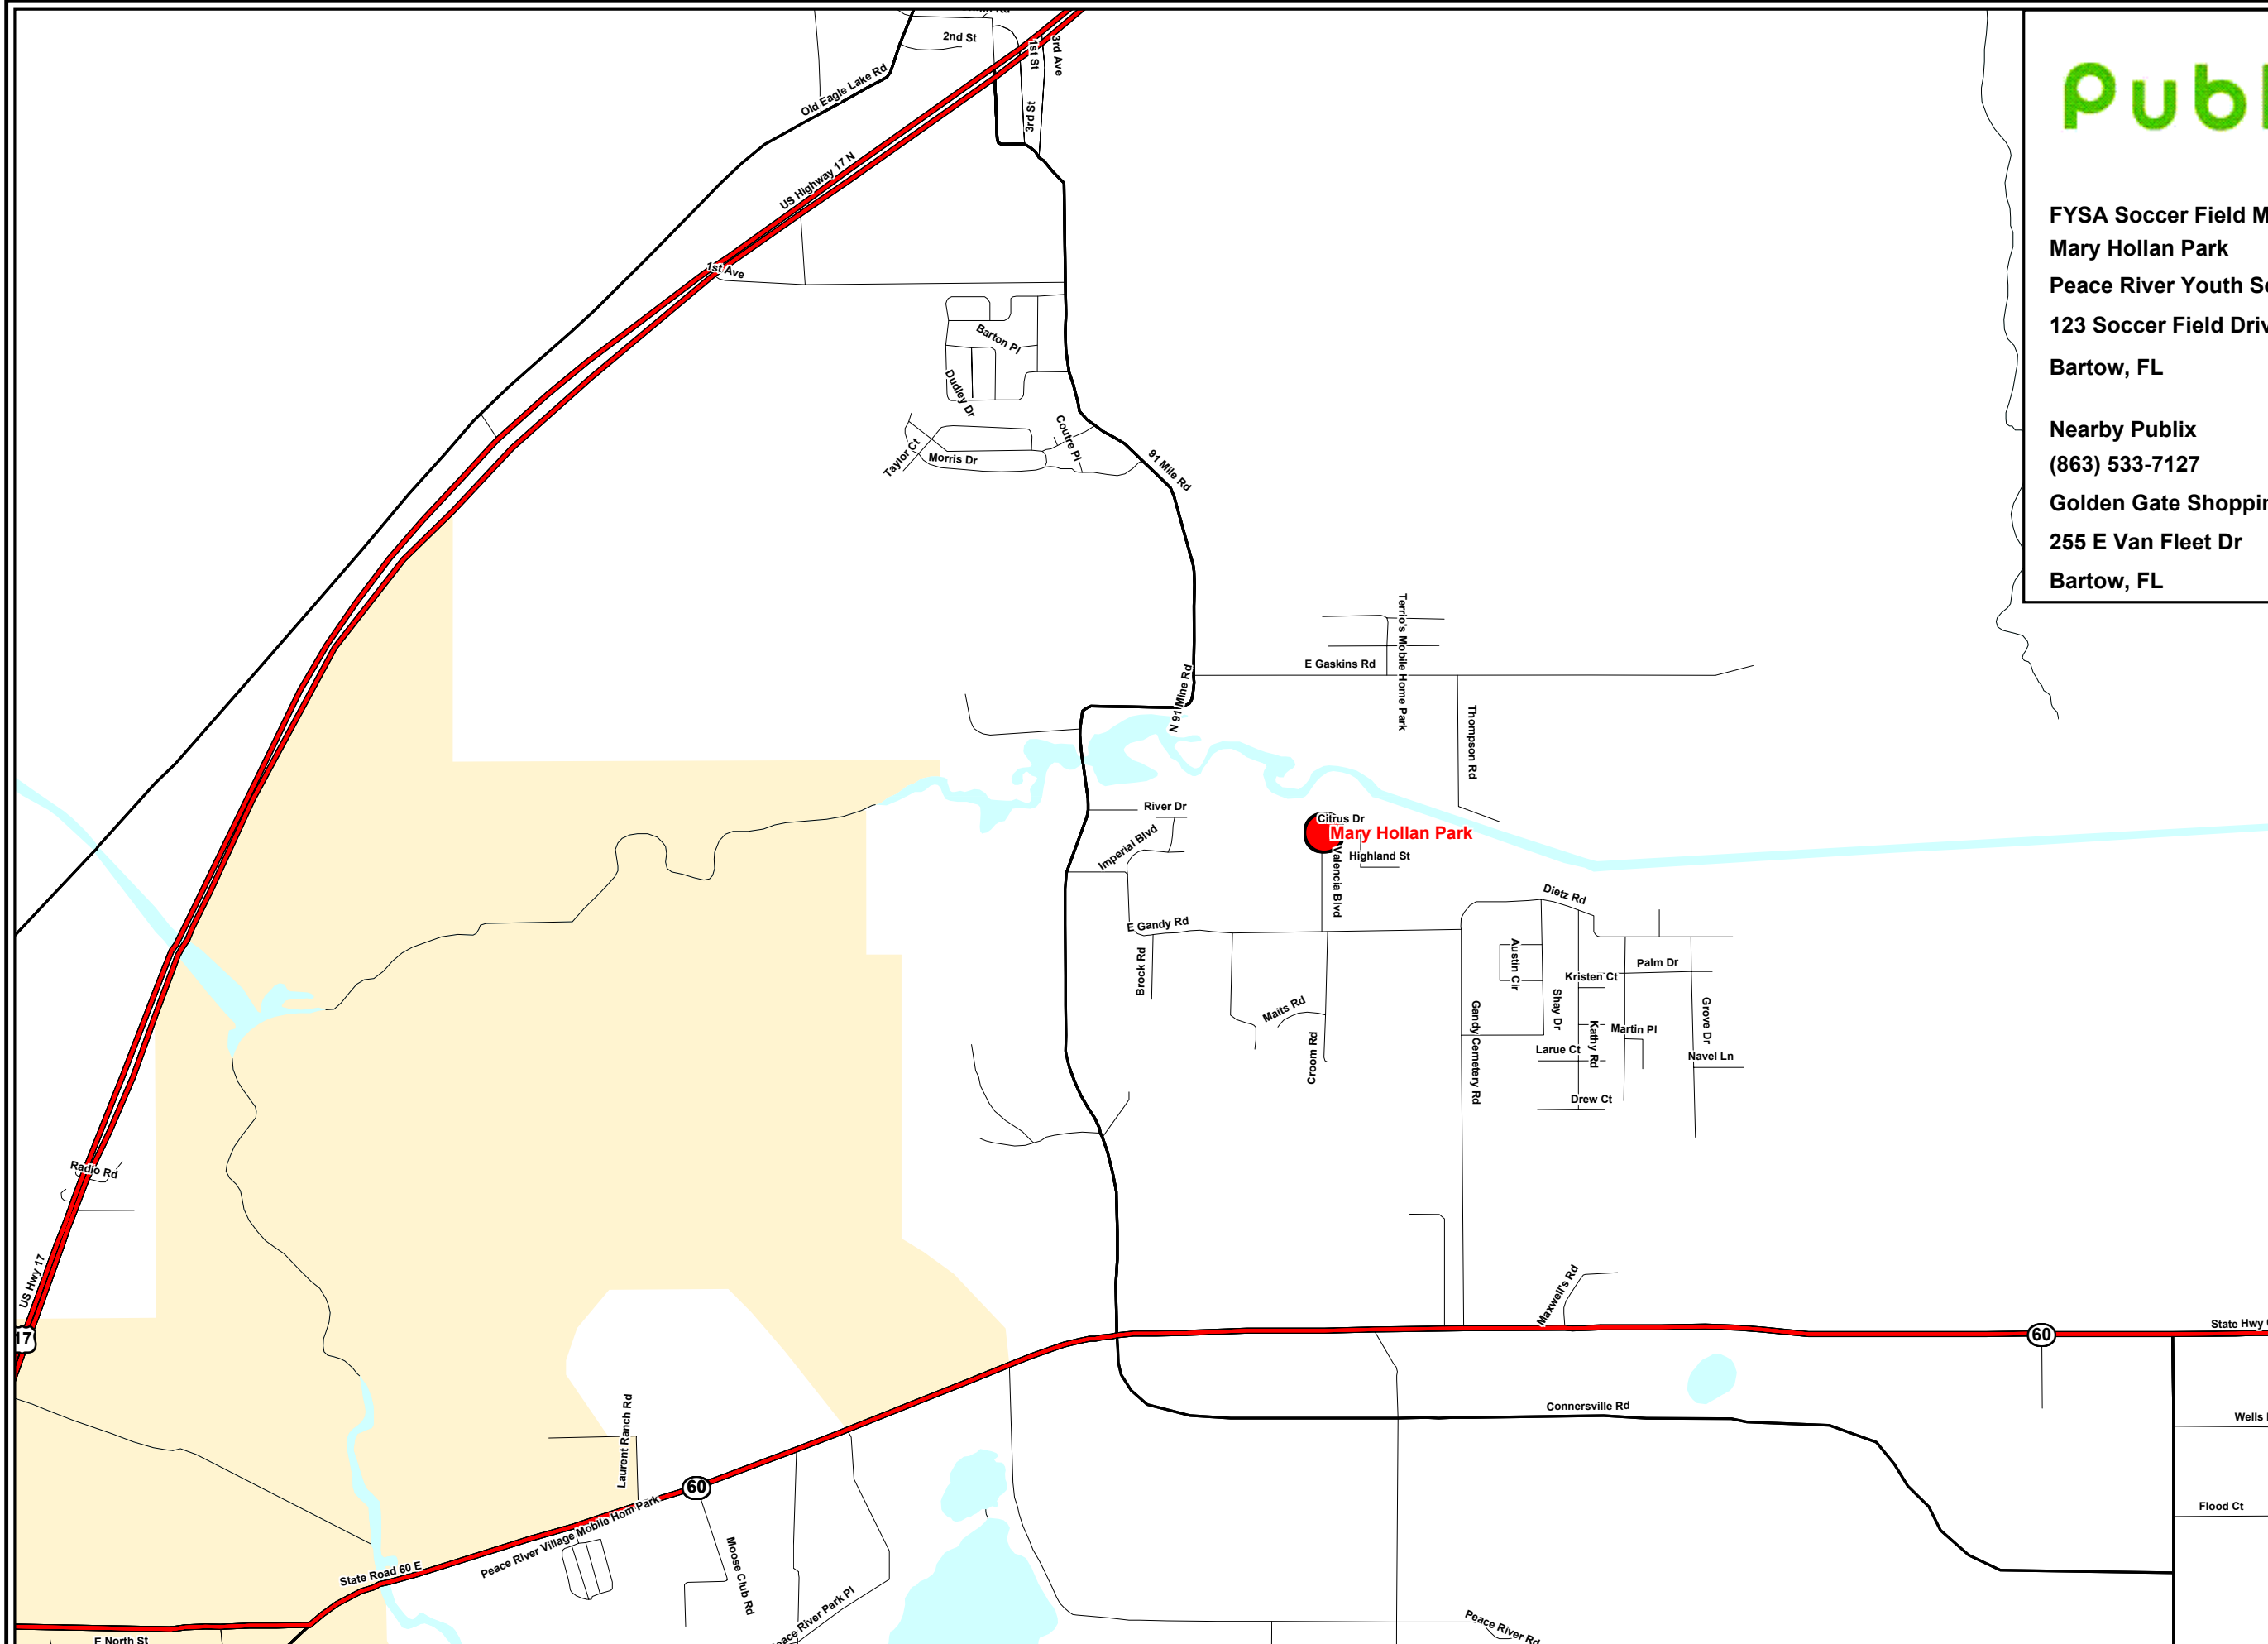

FYSA Soccer Field Map
Mary Hollan Park
Peace River Youth Soccer Assoc.
123 Soccer Field Drive
Bartow, FL

Nearby Publix
(863) 533-7127
Golden Gate Shopping Center
255 E Van Fleet Dr
Bartow, FL

-  Publix
-  Future Publix
-  Soccer Field

Miles Scale 1:19,212
1 Inch = .3 Miles

Source: Publix Mkt-Trk System, MapInfo
 Project Date: 08/30/2005
 *Information may not reflect recent road construction.
 The proper field location cannot be guaranteed due to field address accuracy.