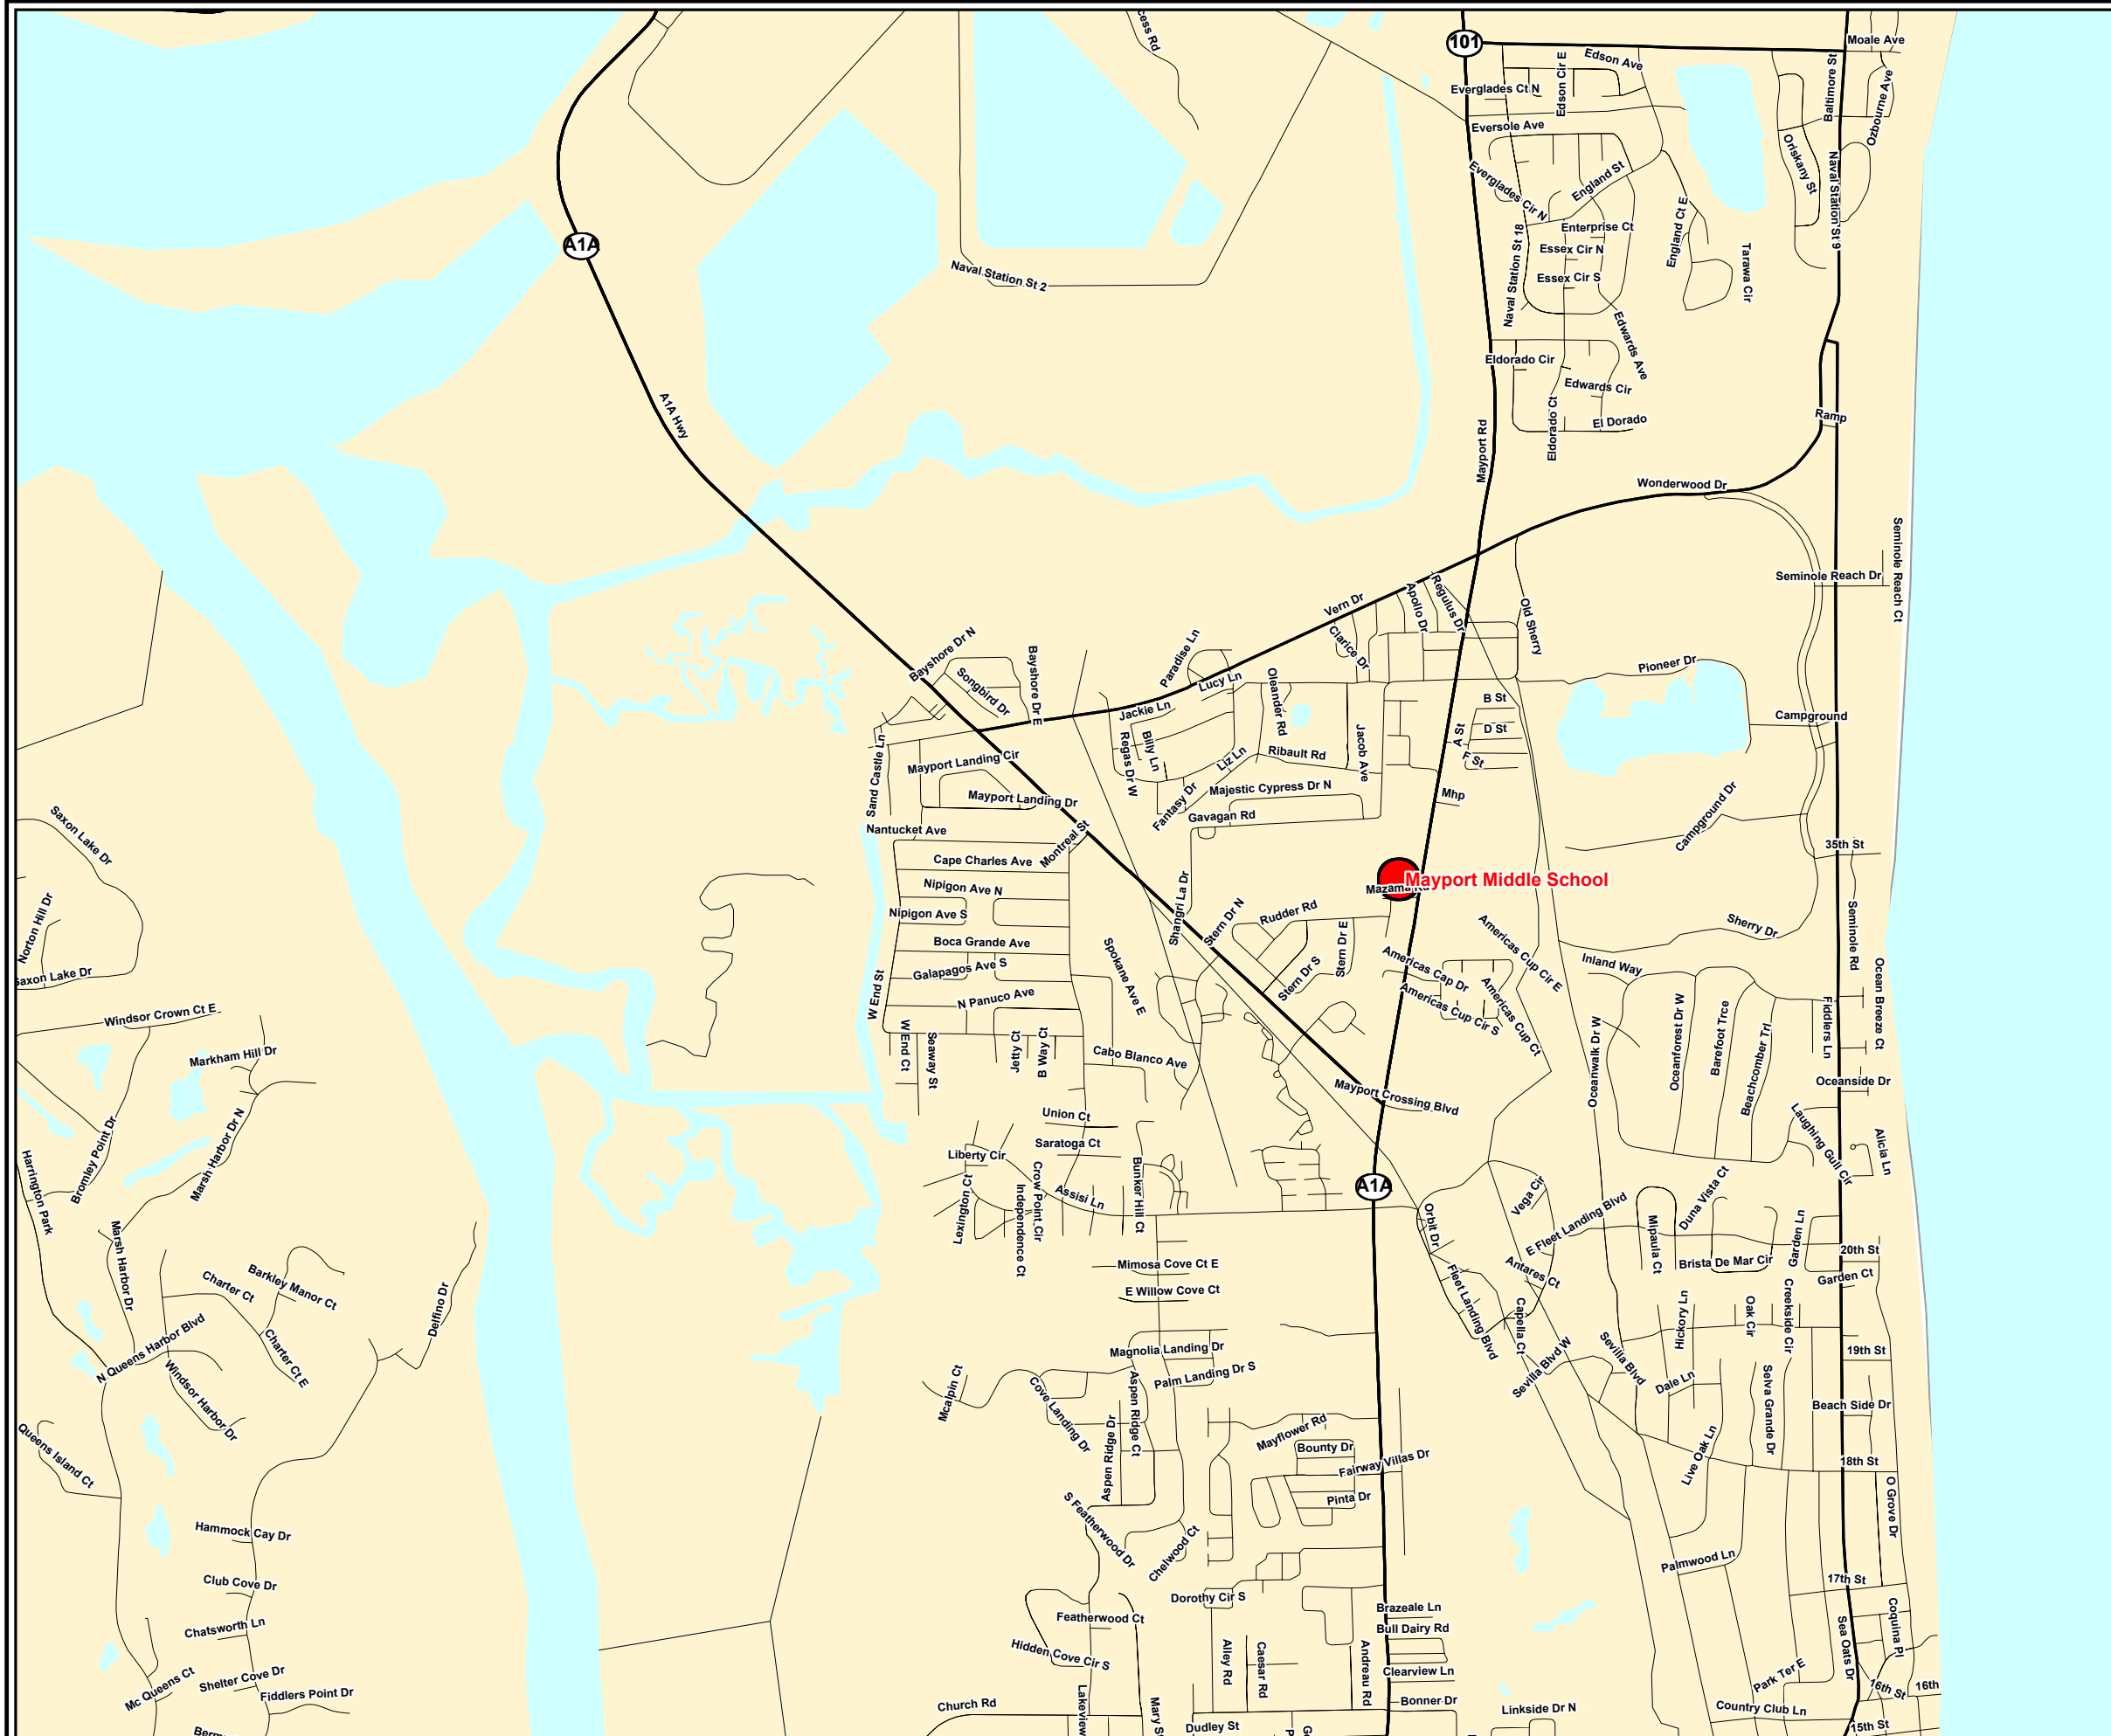

FYSA Soccer Field Map
Mayport Middle School
Mayport Youth Soccer
2600 Mayport Road
Atlantic Beach, FL

Nearby Publix
(904) 249-0822
Atlantic Village
985 Atlantic Blvd
Atlantic Beach, FL

-  Publix
-  Future Publix
-  Soccer Field

0 .25 .5
Miles Scale 1:19,212
1 Inch = .3 Miles

Source: Publix Mkt-Trk System, MapInfo
Project Date: 08/30/2005
*Information may not reflect recent road construction.
The proper field location cannot be guaranteed due to field address accuracy.