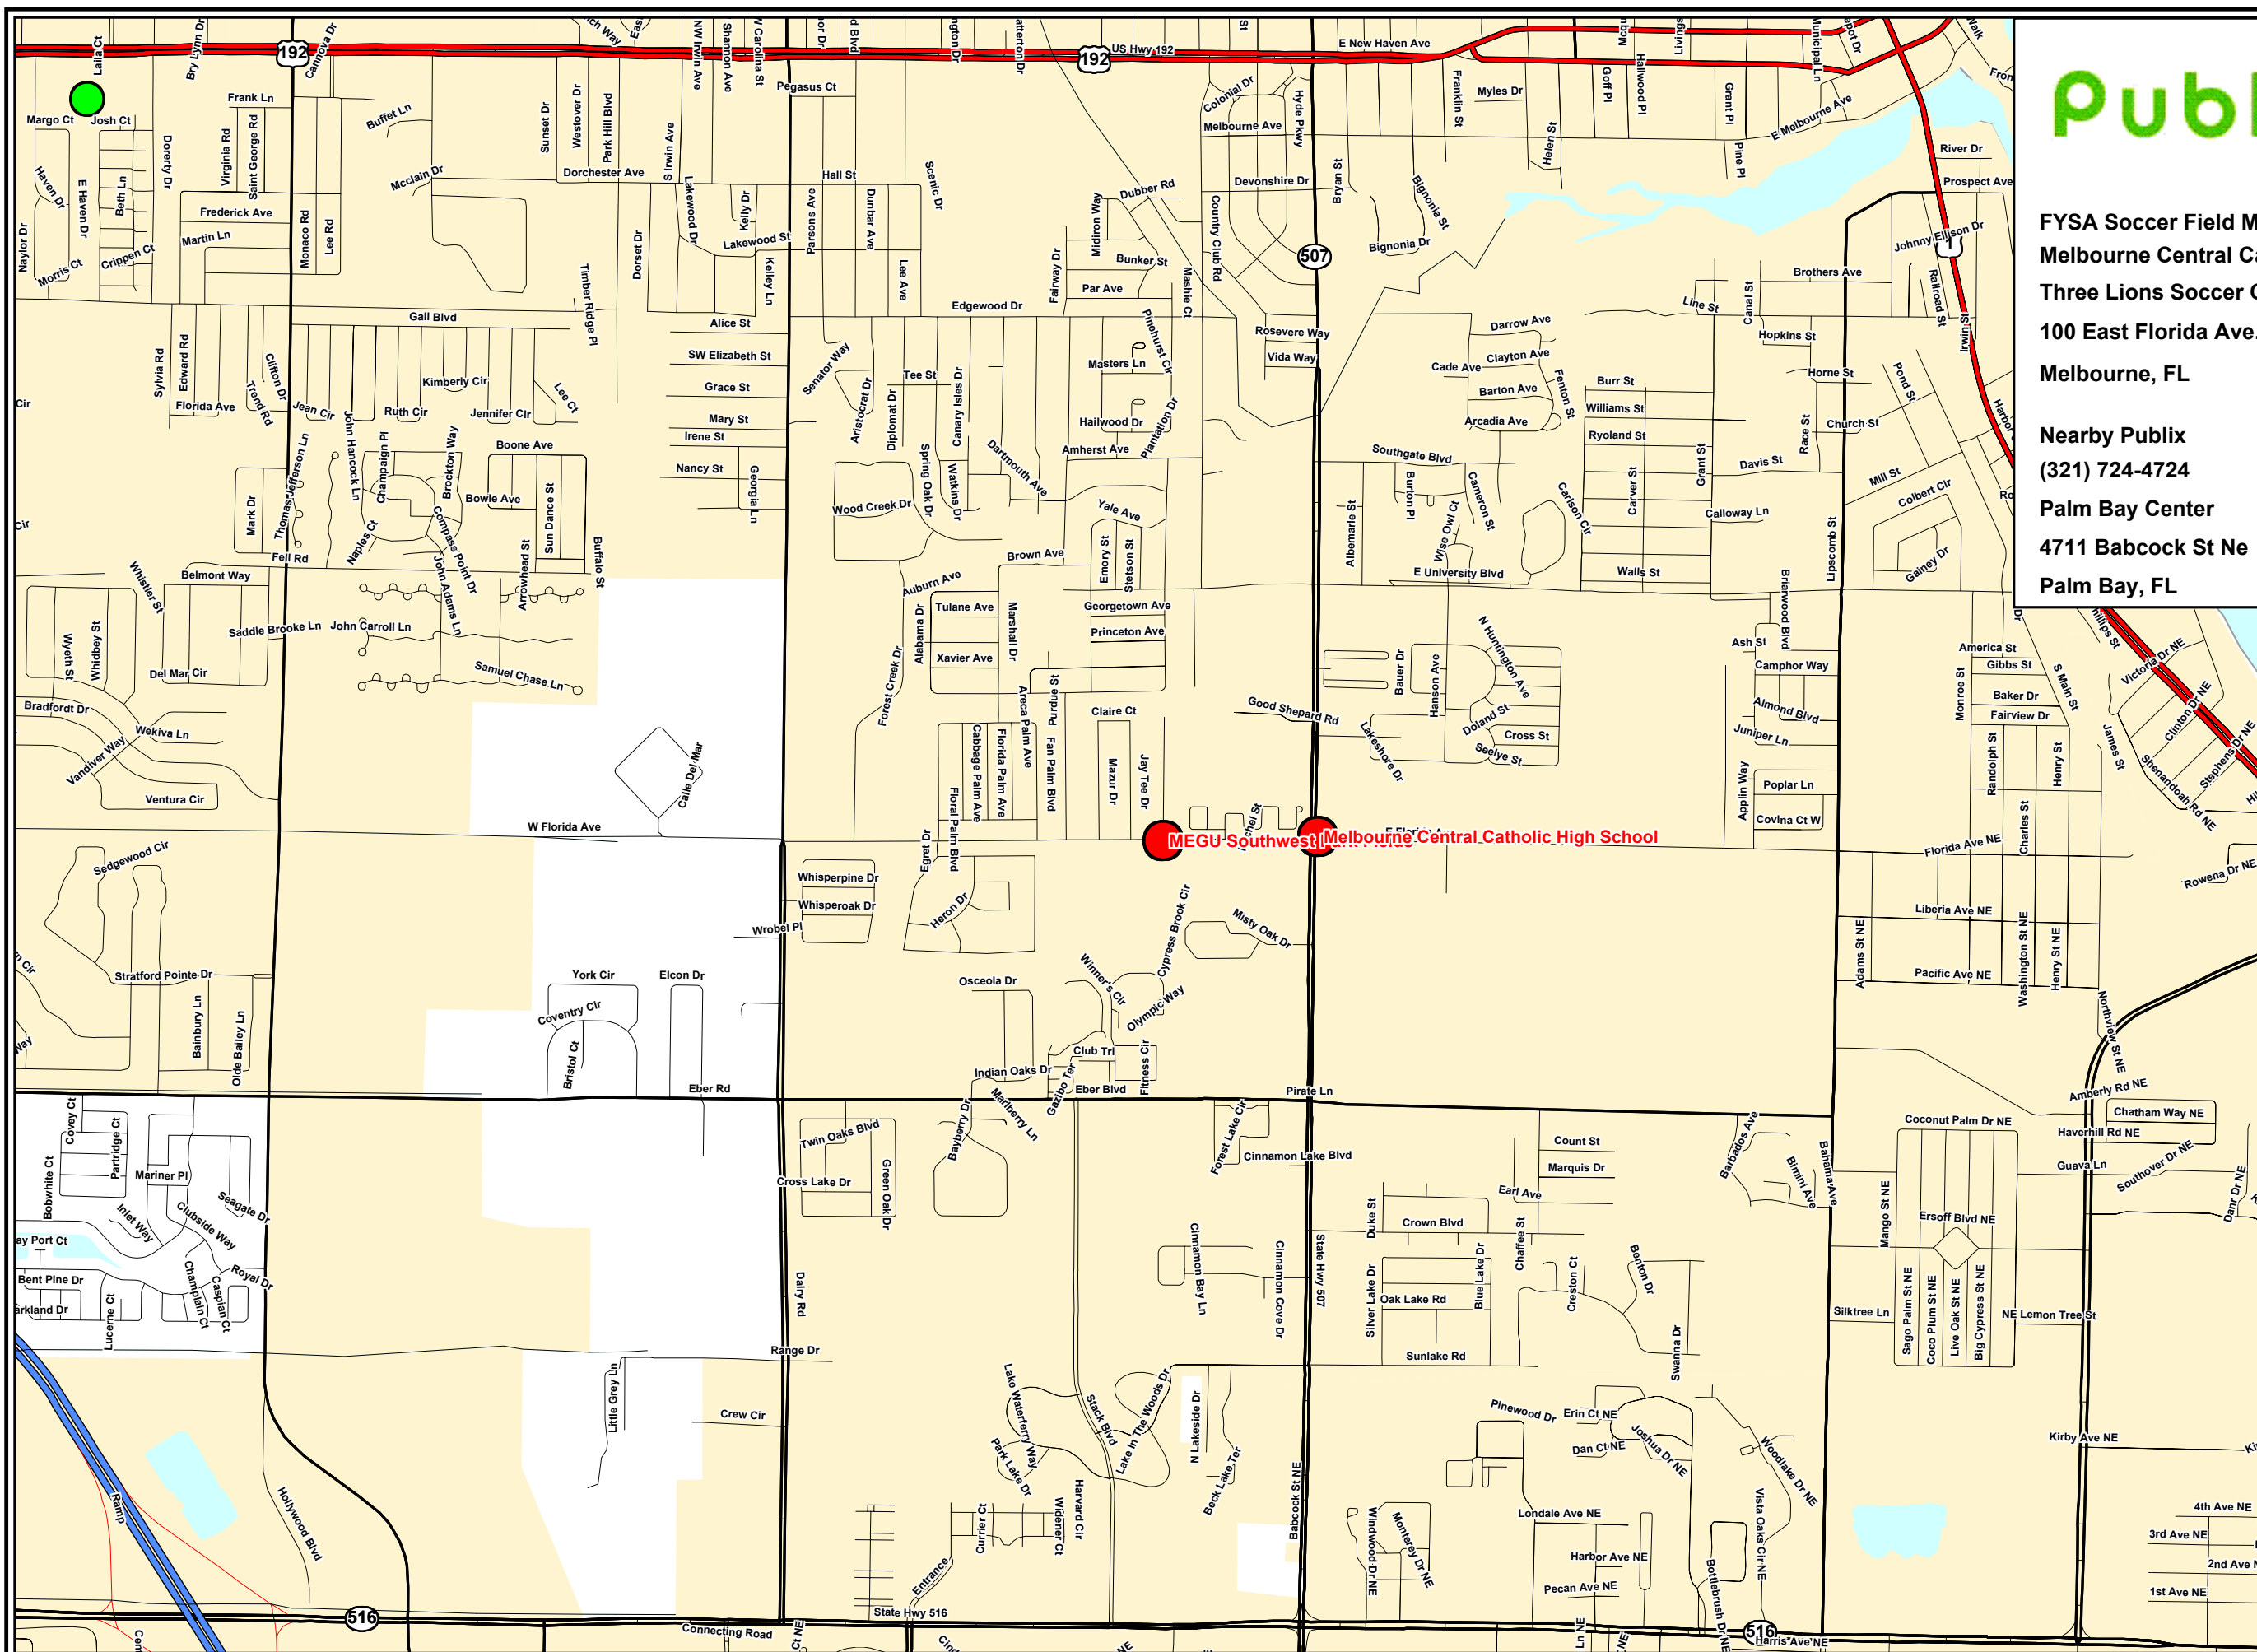

FYSA Soccer Field Map
Melbourne Central Catholic High School
Three Lions Soccer Club
100 East Florida Ave.
Melbourne, FL

Nearby Publix
(321) 724-4724
Palm Bay Center
4711 Babcock St Ne
Palm Bay, FL

-  Publix
-  Future Publix
-  Soccer Field

0 .25 .5
Miles Scale 1:19,212
1 Inch = .3 Miles

Source: Publix Mkt-Trk System, MapInfo
 Project Date: 08/30/2005
 *Information may not reflect recent road construction.
 The proper field location cannot be guaranteed due to field address accuracy.