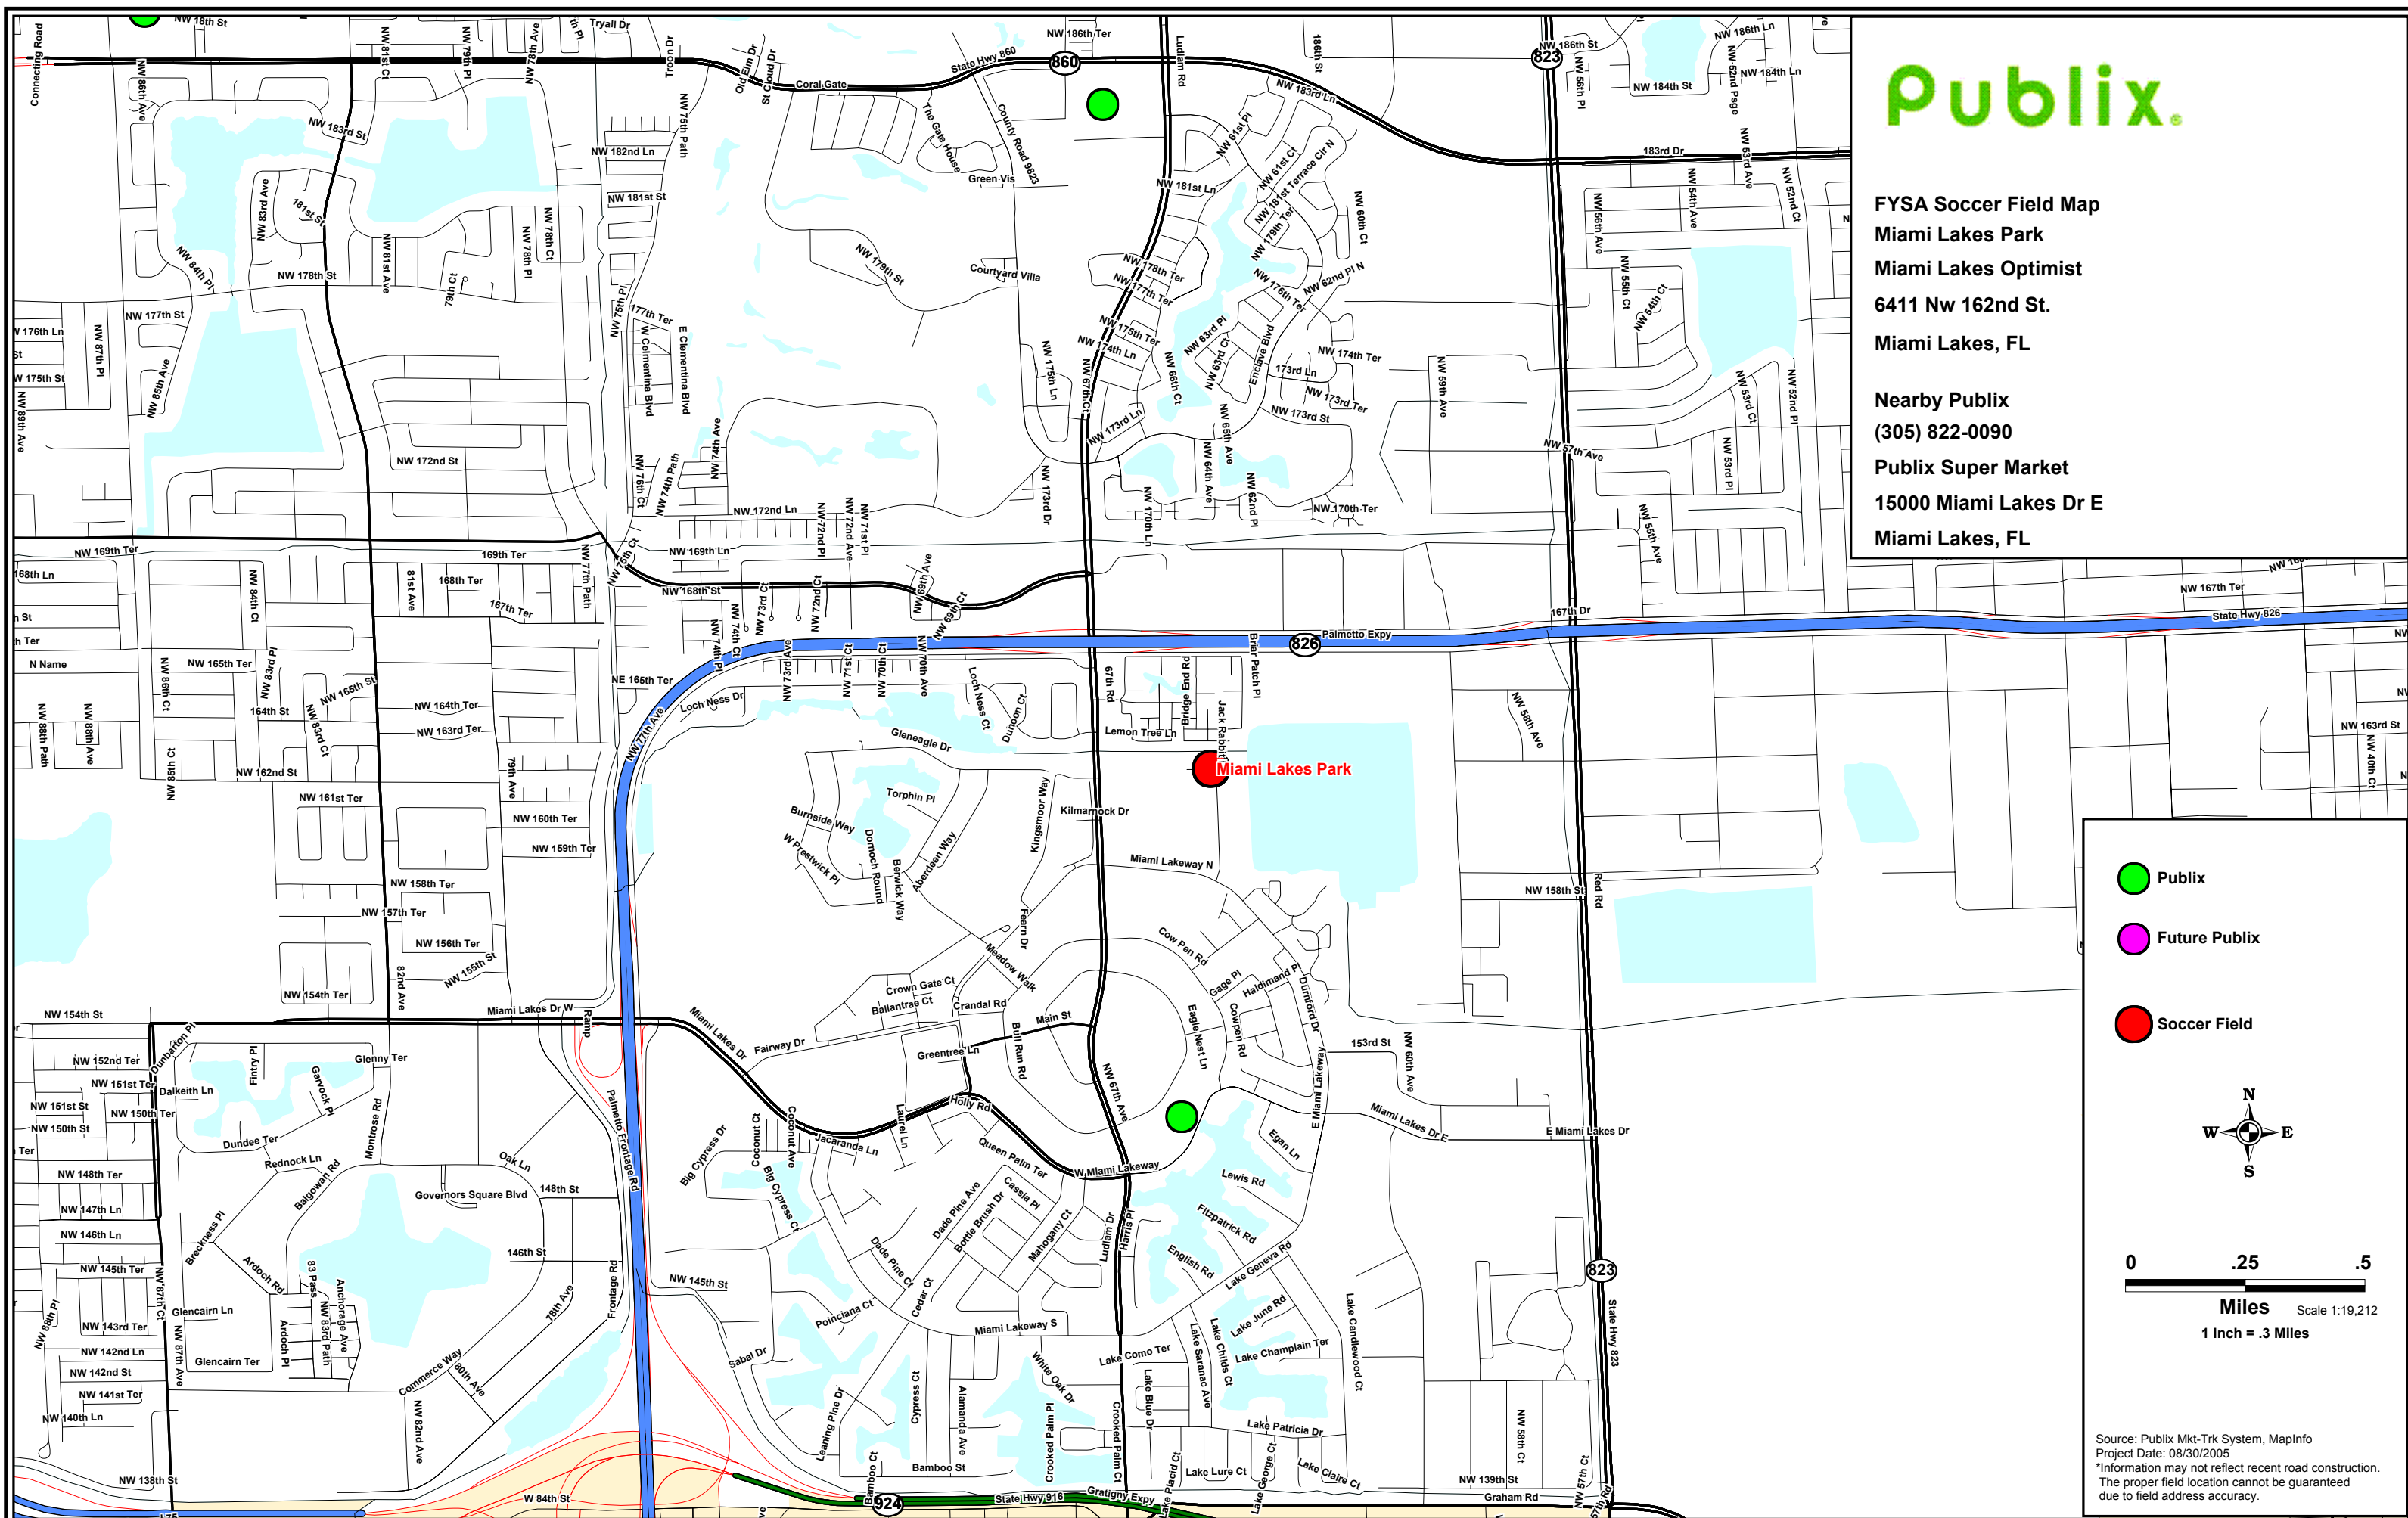

FYSA Soccer Field Map
Miami Lakes Park
Miami Lakes Optimist
6411 Nw 162nd St.
Miami Lakes, FL

Nearby Publix
(305) 822-0090
Publix Super Market
15000 Miami Lakes Dr E
Miami Lakes, FL

-  Publix
-  Future Publix
-  Soccer Field

Source: Publix Mkt-Trk System, MapInfo
Project Date: 08/30/2005
*Information may not reflect recent road construction.
The proper field location cannot be guaranteed
due to field address accuracy.