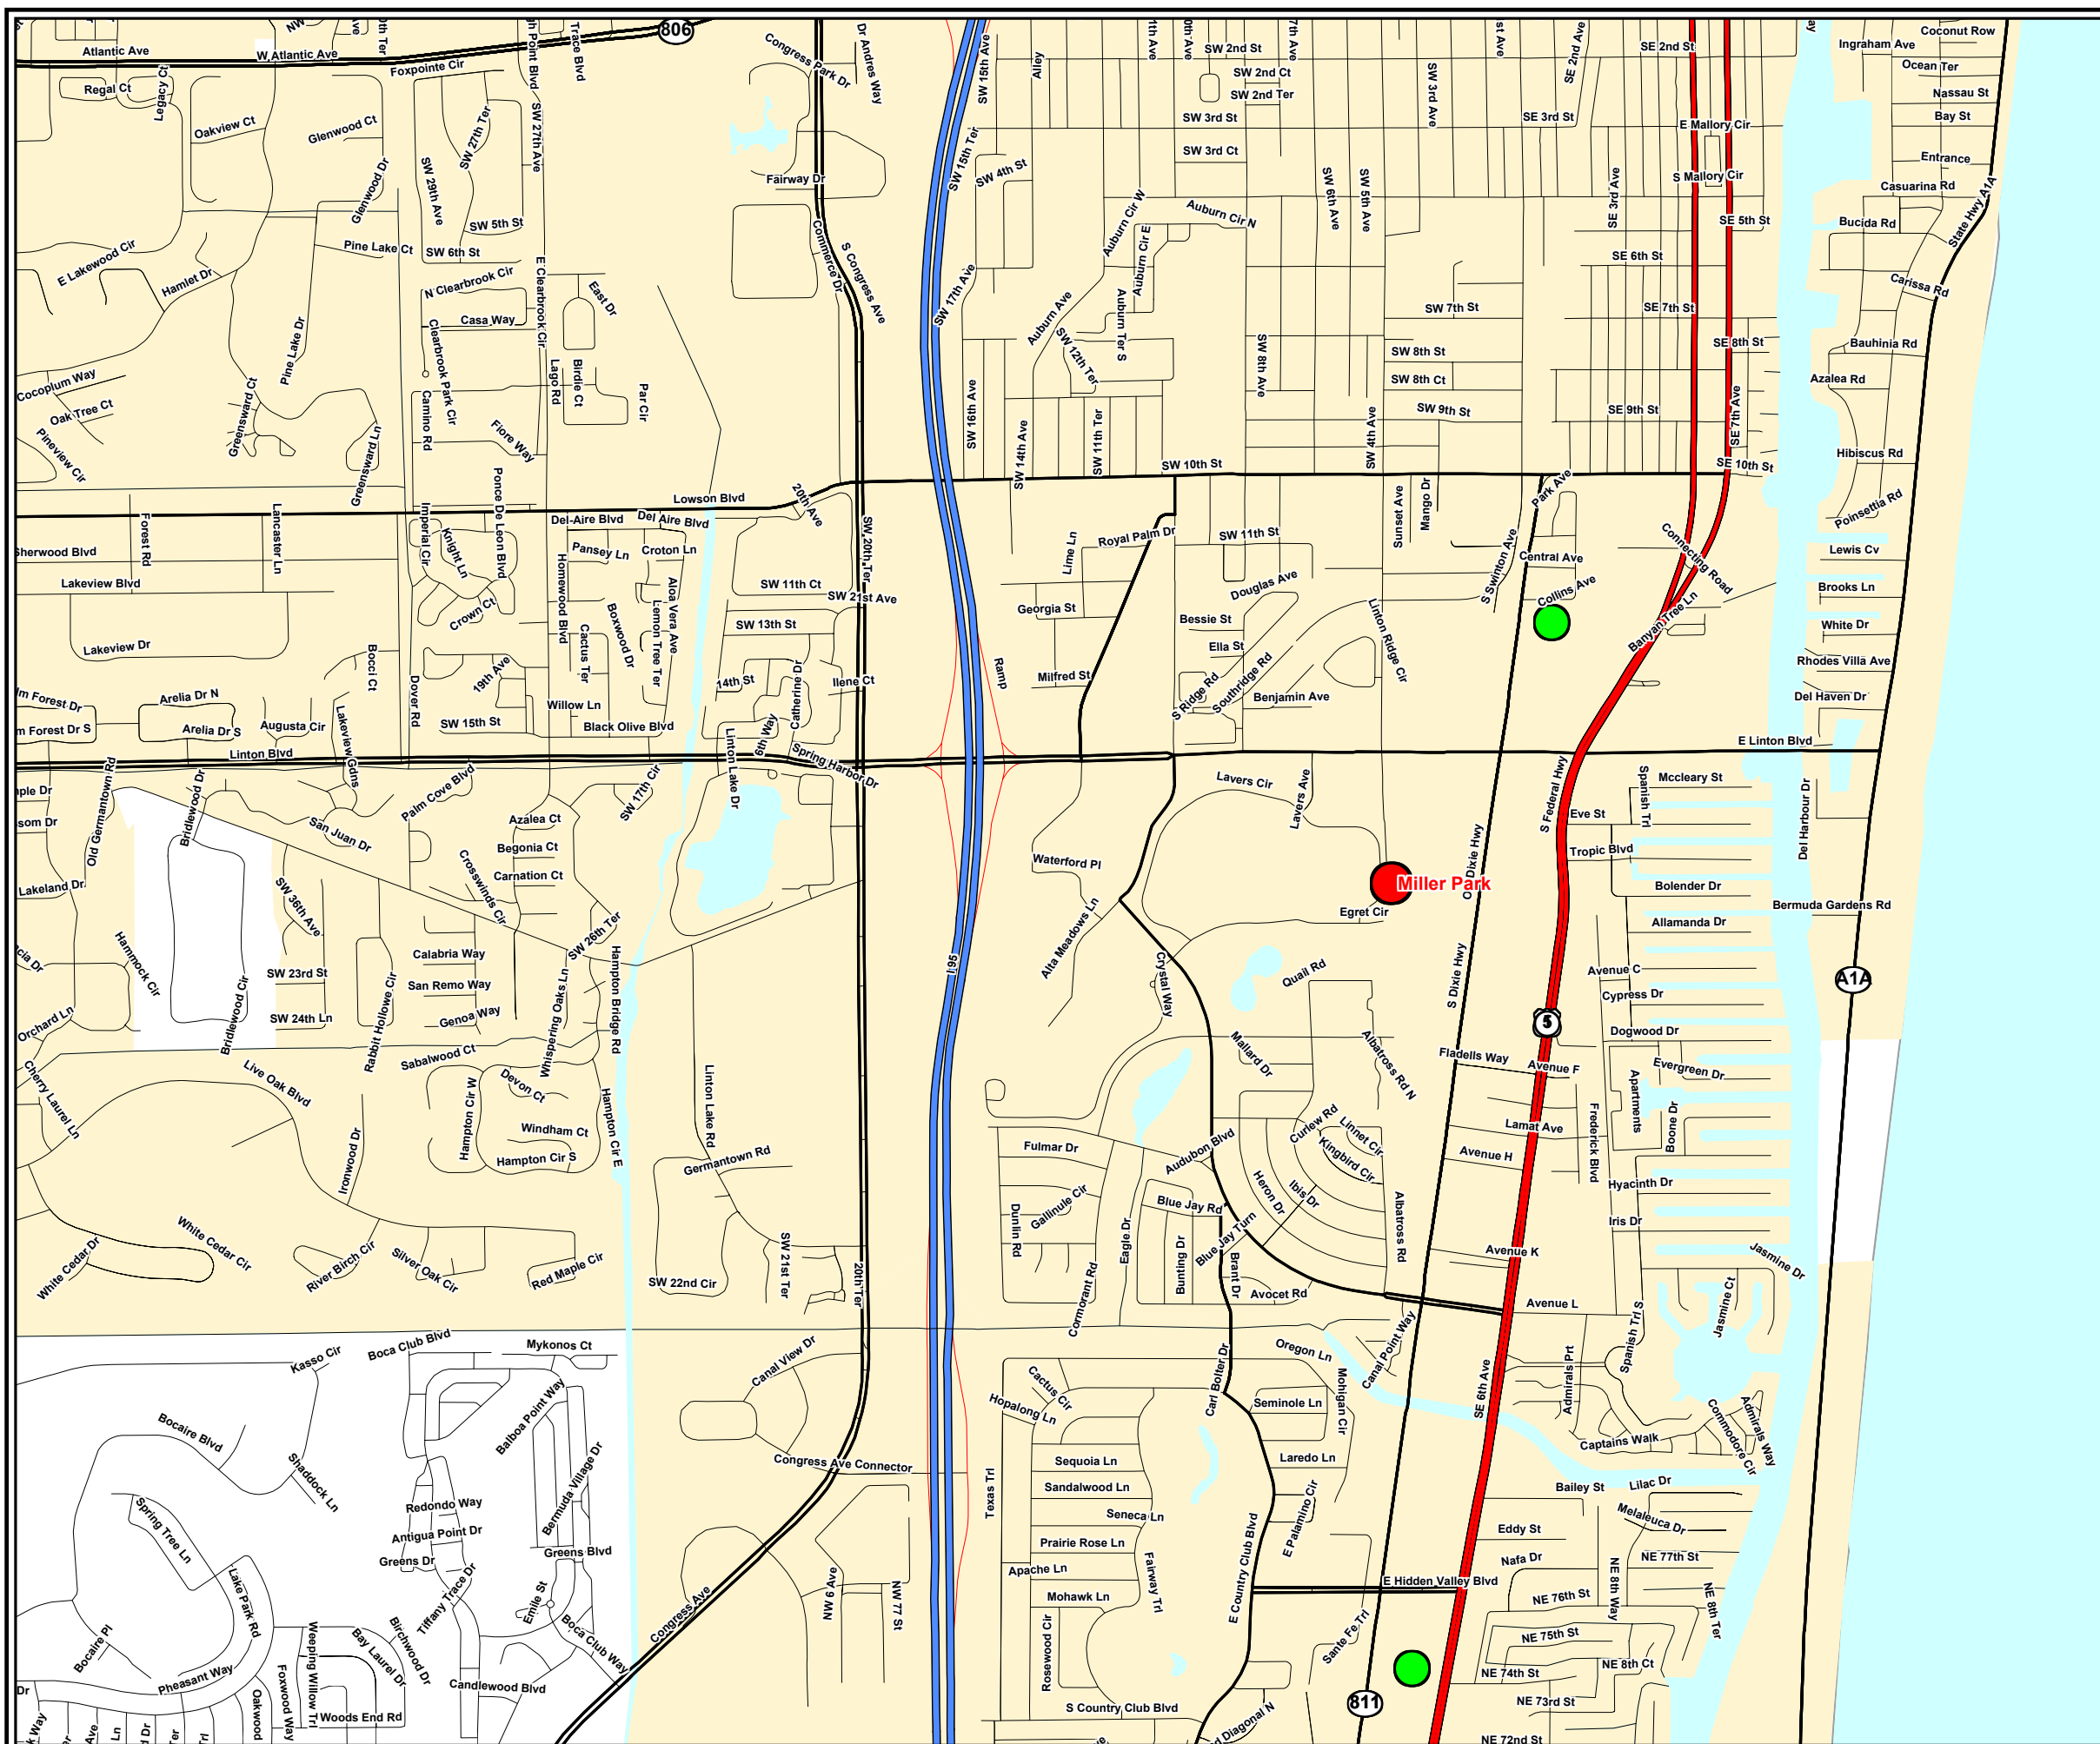

FYSA Soccer Field Map
Miller Park
Delray Beach Soccer
1905 Sw 4th Ave
Delray Beach, FL

Nearby Publix
(561) 272-1291
The Plaza At Delray
1538 S Federal Hwy
Delray Beach, FL

-  Publix
-  Future Publix
-  Soccer Field

Miles Scale 1:19,212
1 Inch = .3 Miles

Source: Publix Mkt-Trk System, MapInfo
 Project Date: 08/30/2005
 *Information may not reflect recent road construction.
 The proper field location cannot be guaranteed due to field address accuracy.