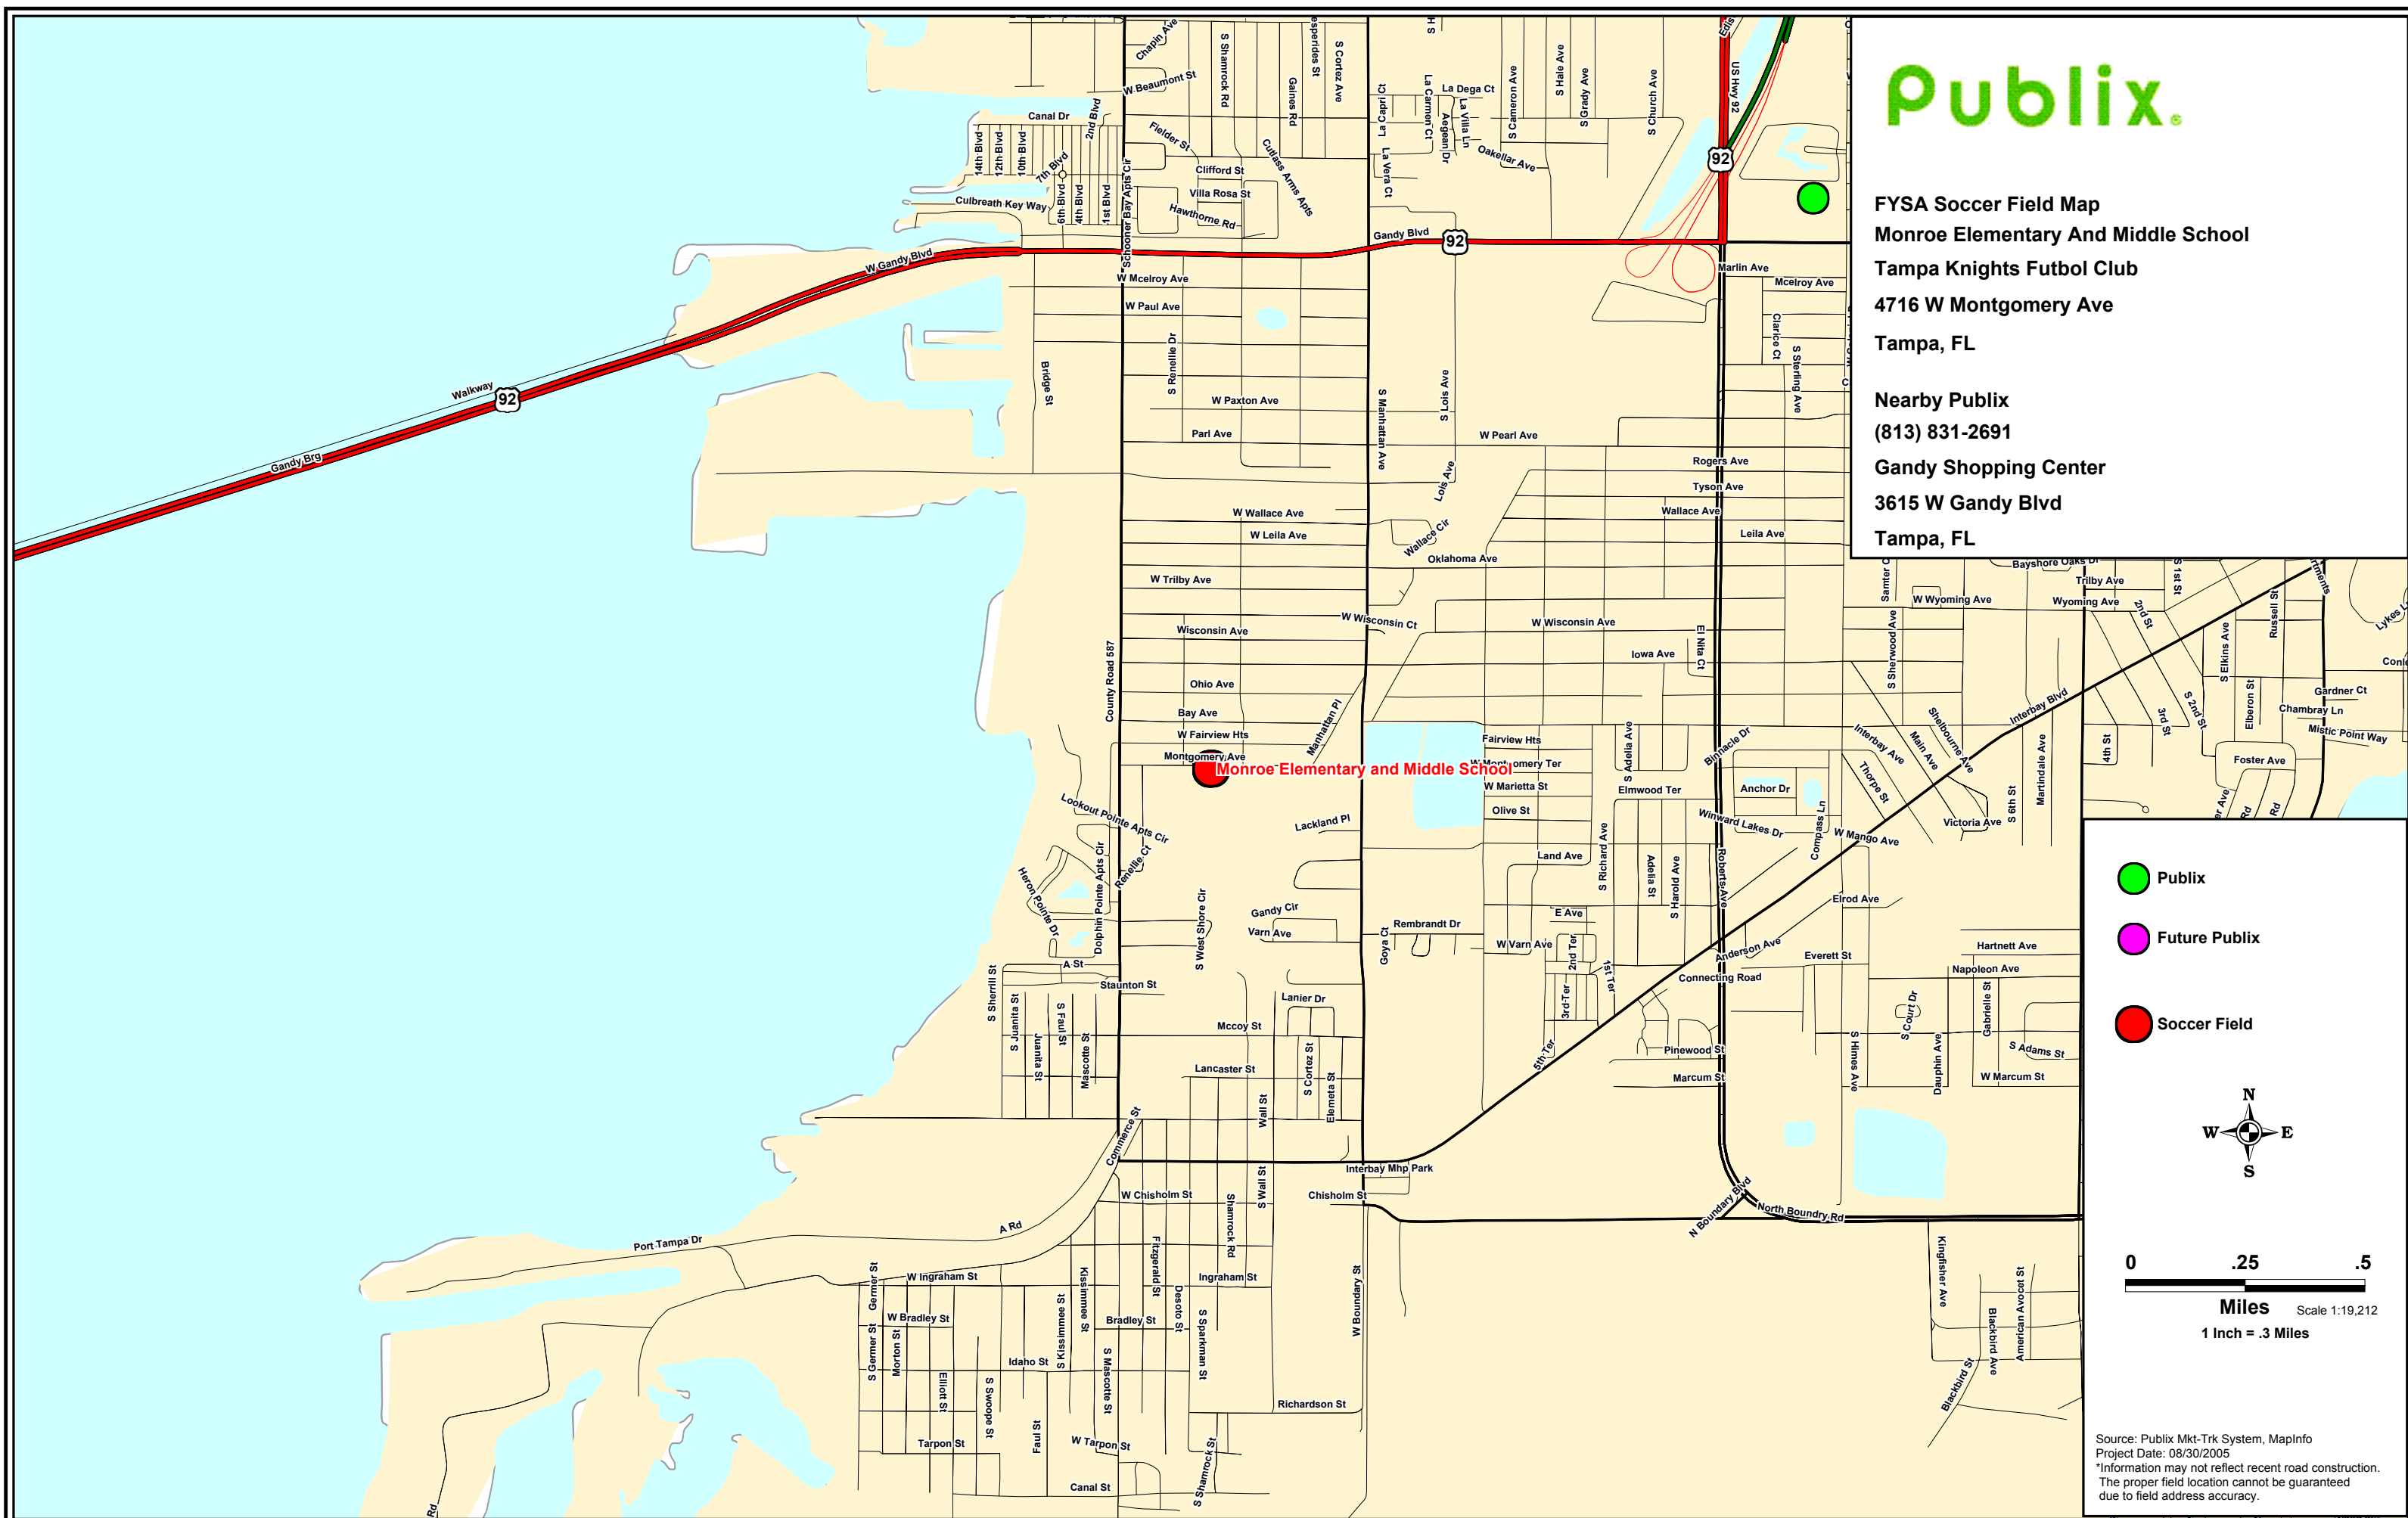

FYSA Soccer Field Map
Monroe Elementary And Middle School
Tampa Knights Futbol Club
4716 W Montgomery Ave
Tampa, FL

Nearby Publix
(813) 831-2691
Gandy Shopping Center
3615 W Gandy Blvd
Tampa, FL

-  Publix
-  Future Publix
-  Soccer Field

Miles Scale 1:19,212
1 Inch = .3 Miles

Source: Publix Mkt-Trk System, MapInfo
 Project Date: 08/30/2005
 *Information may not reflect recent road construction.
 The proper field location cannot be guaranteed due to field address accuracy.