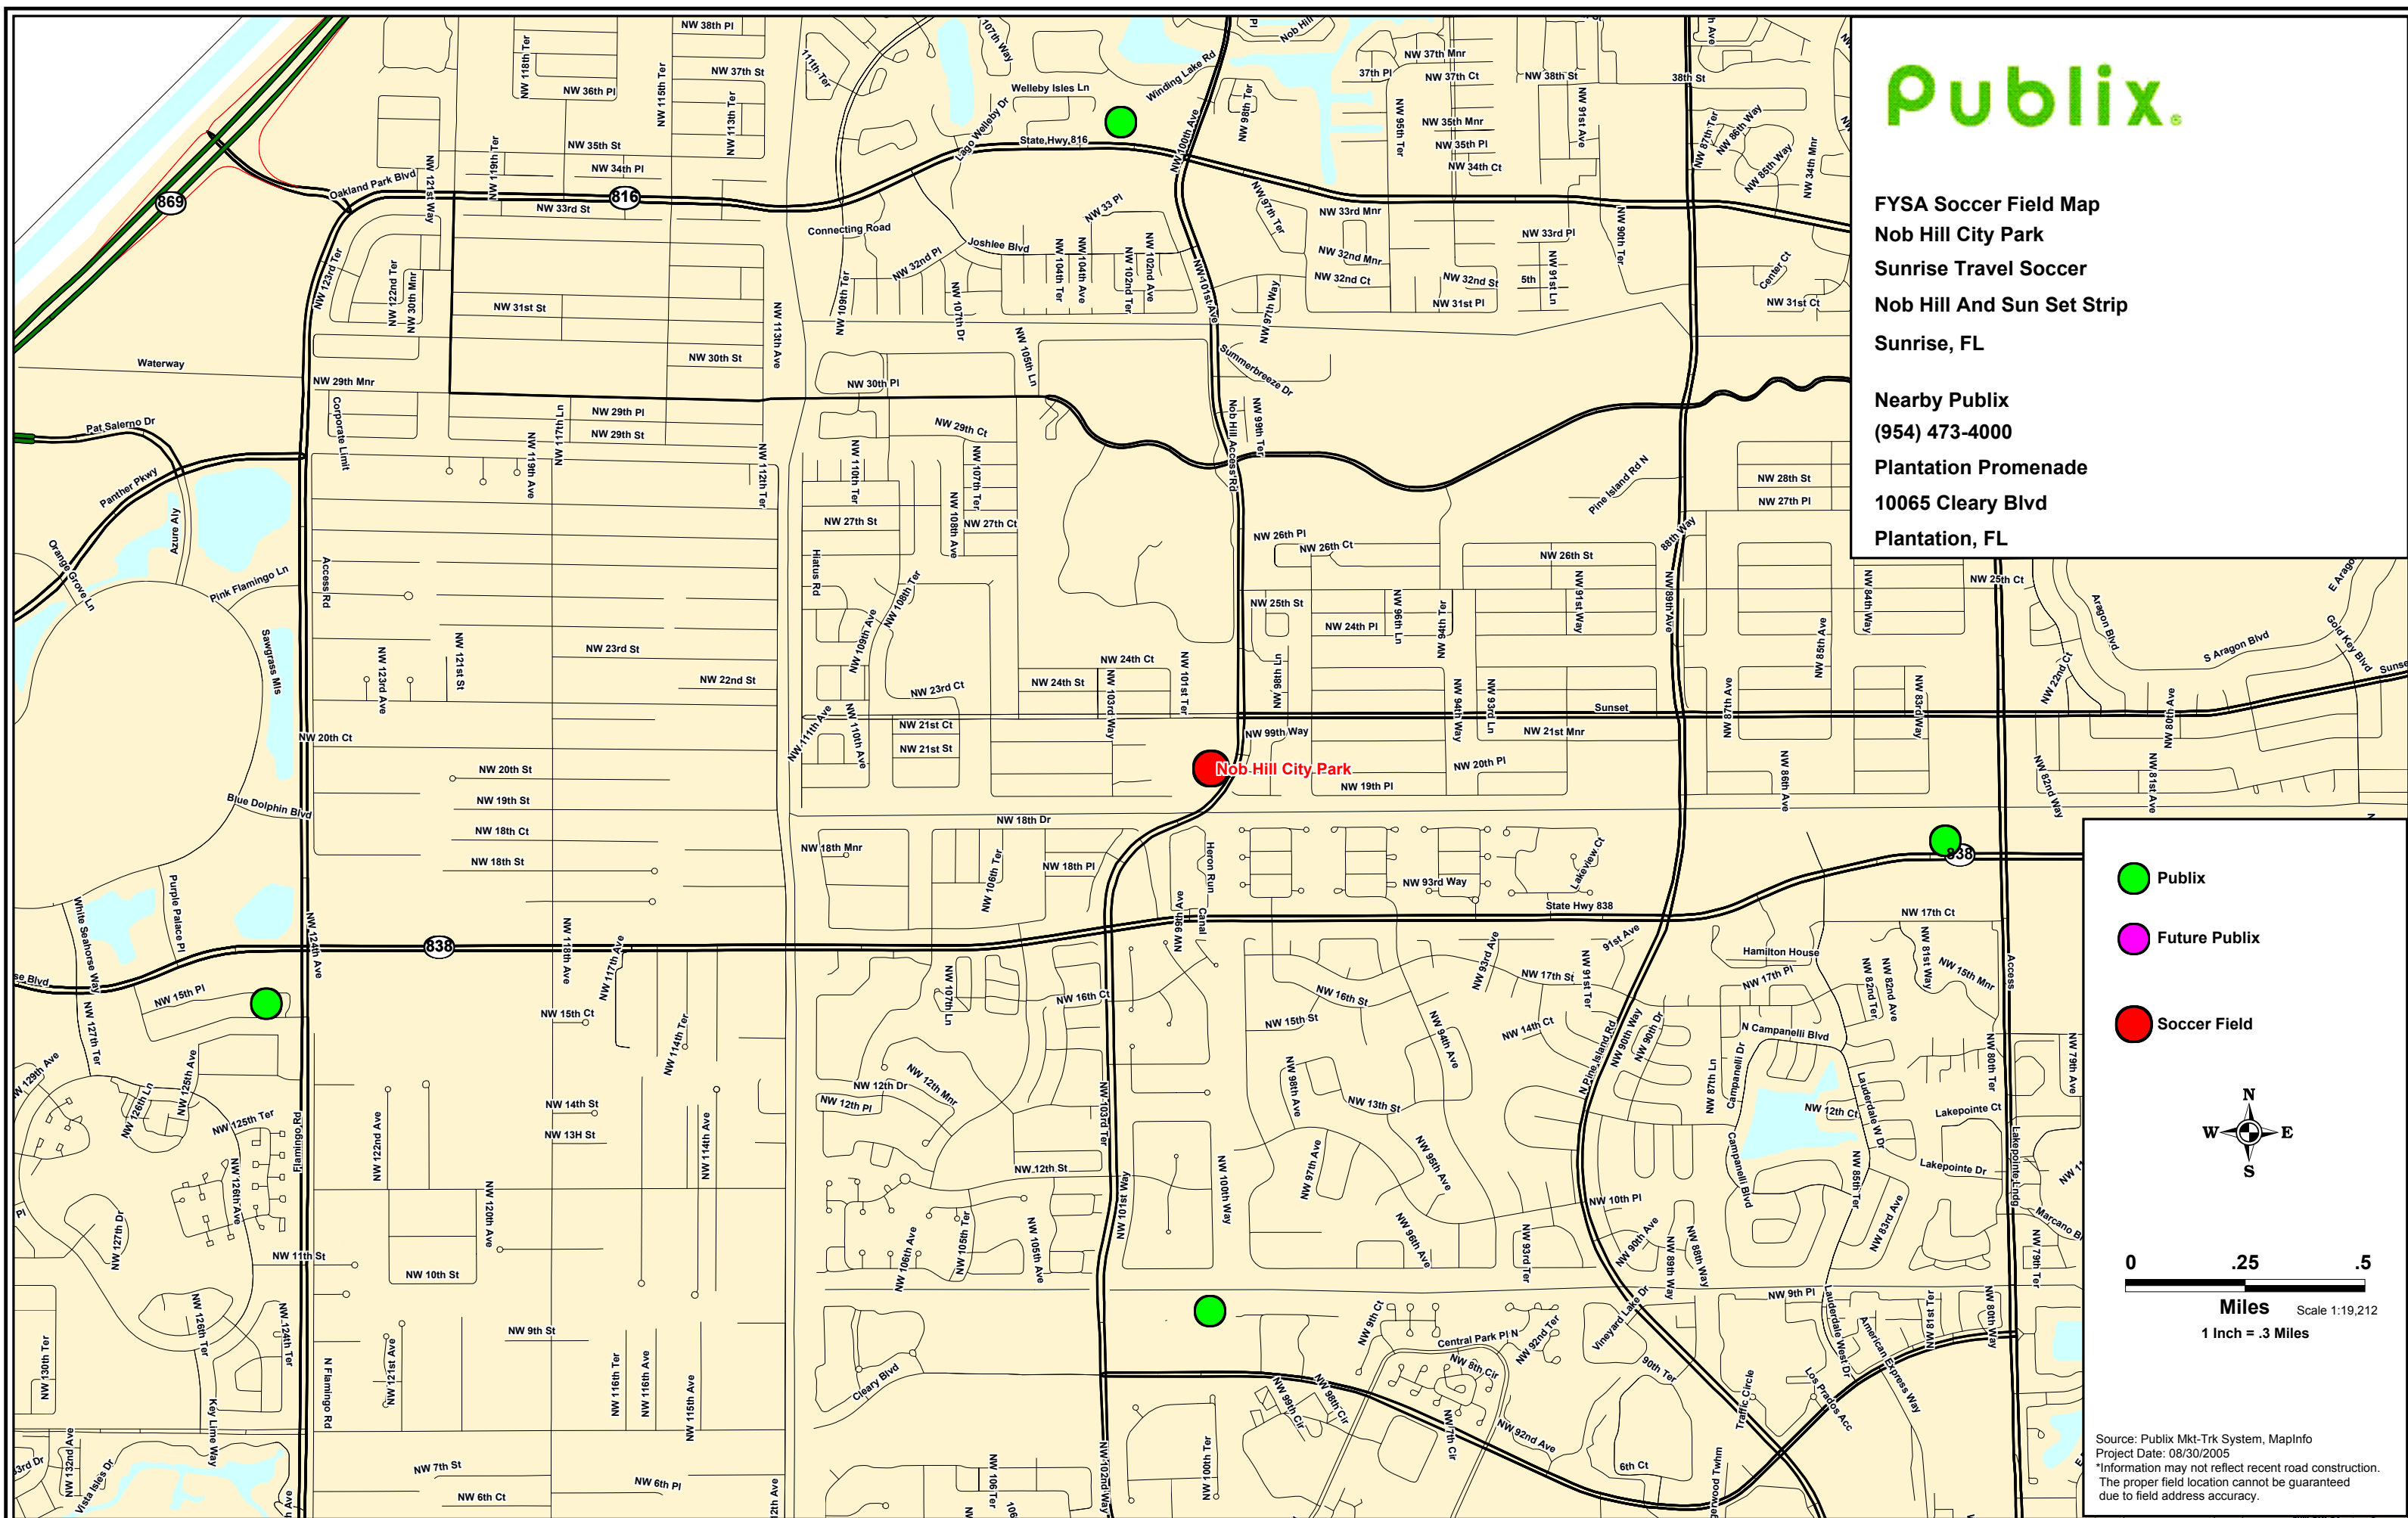

FYSA Soccer Field Map
Nob Hill City Park
Sunrise Travel Soccer
Nob Hill And Sun Set Strip
Sunrise, FL

Nearby Publix
(954) 473-4000

Plantation Promenade
10065 Cleary Blvd
Plantation, FL

-  Publix
-  Future Publix
-  Soccer Field

Miles Scale 1:19,212
1 Inch = .3 Miles

Source: Publix Mkt-Trk System, MapInfo
 Project Date: 08/30/2005
 *Information may not reflect recent road construction.
 The proper field location cannot be guaranteed
 due to field address accuracy.