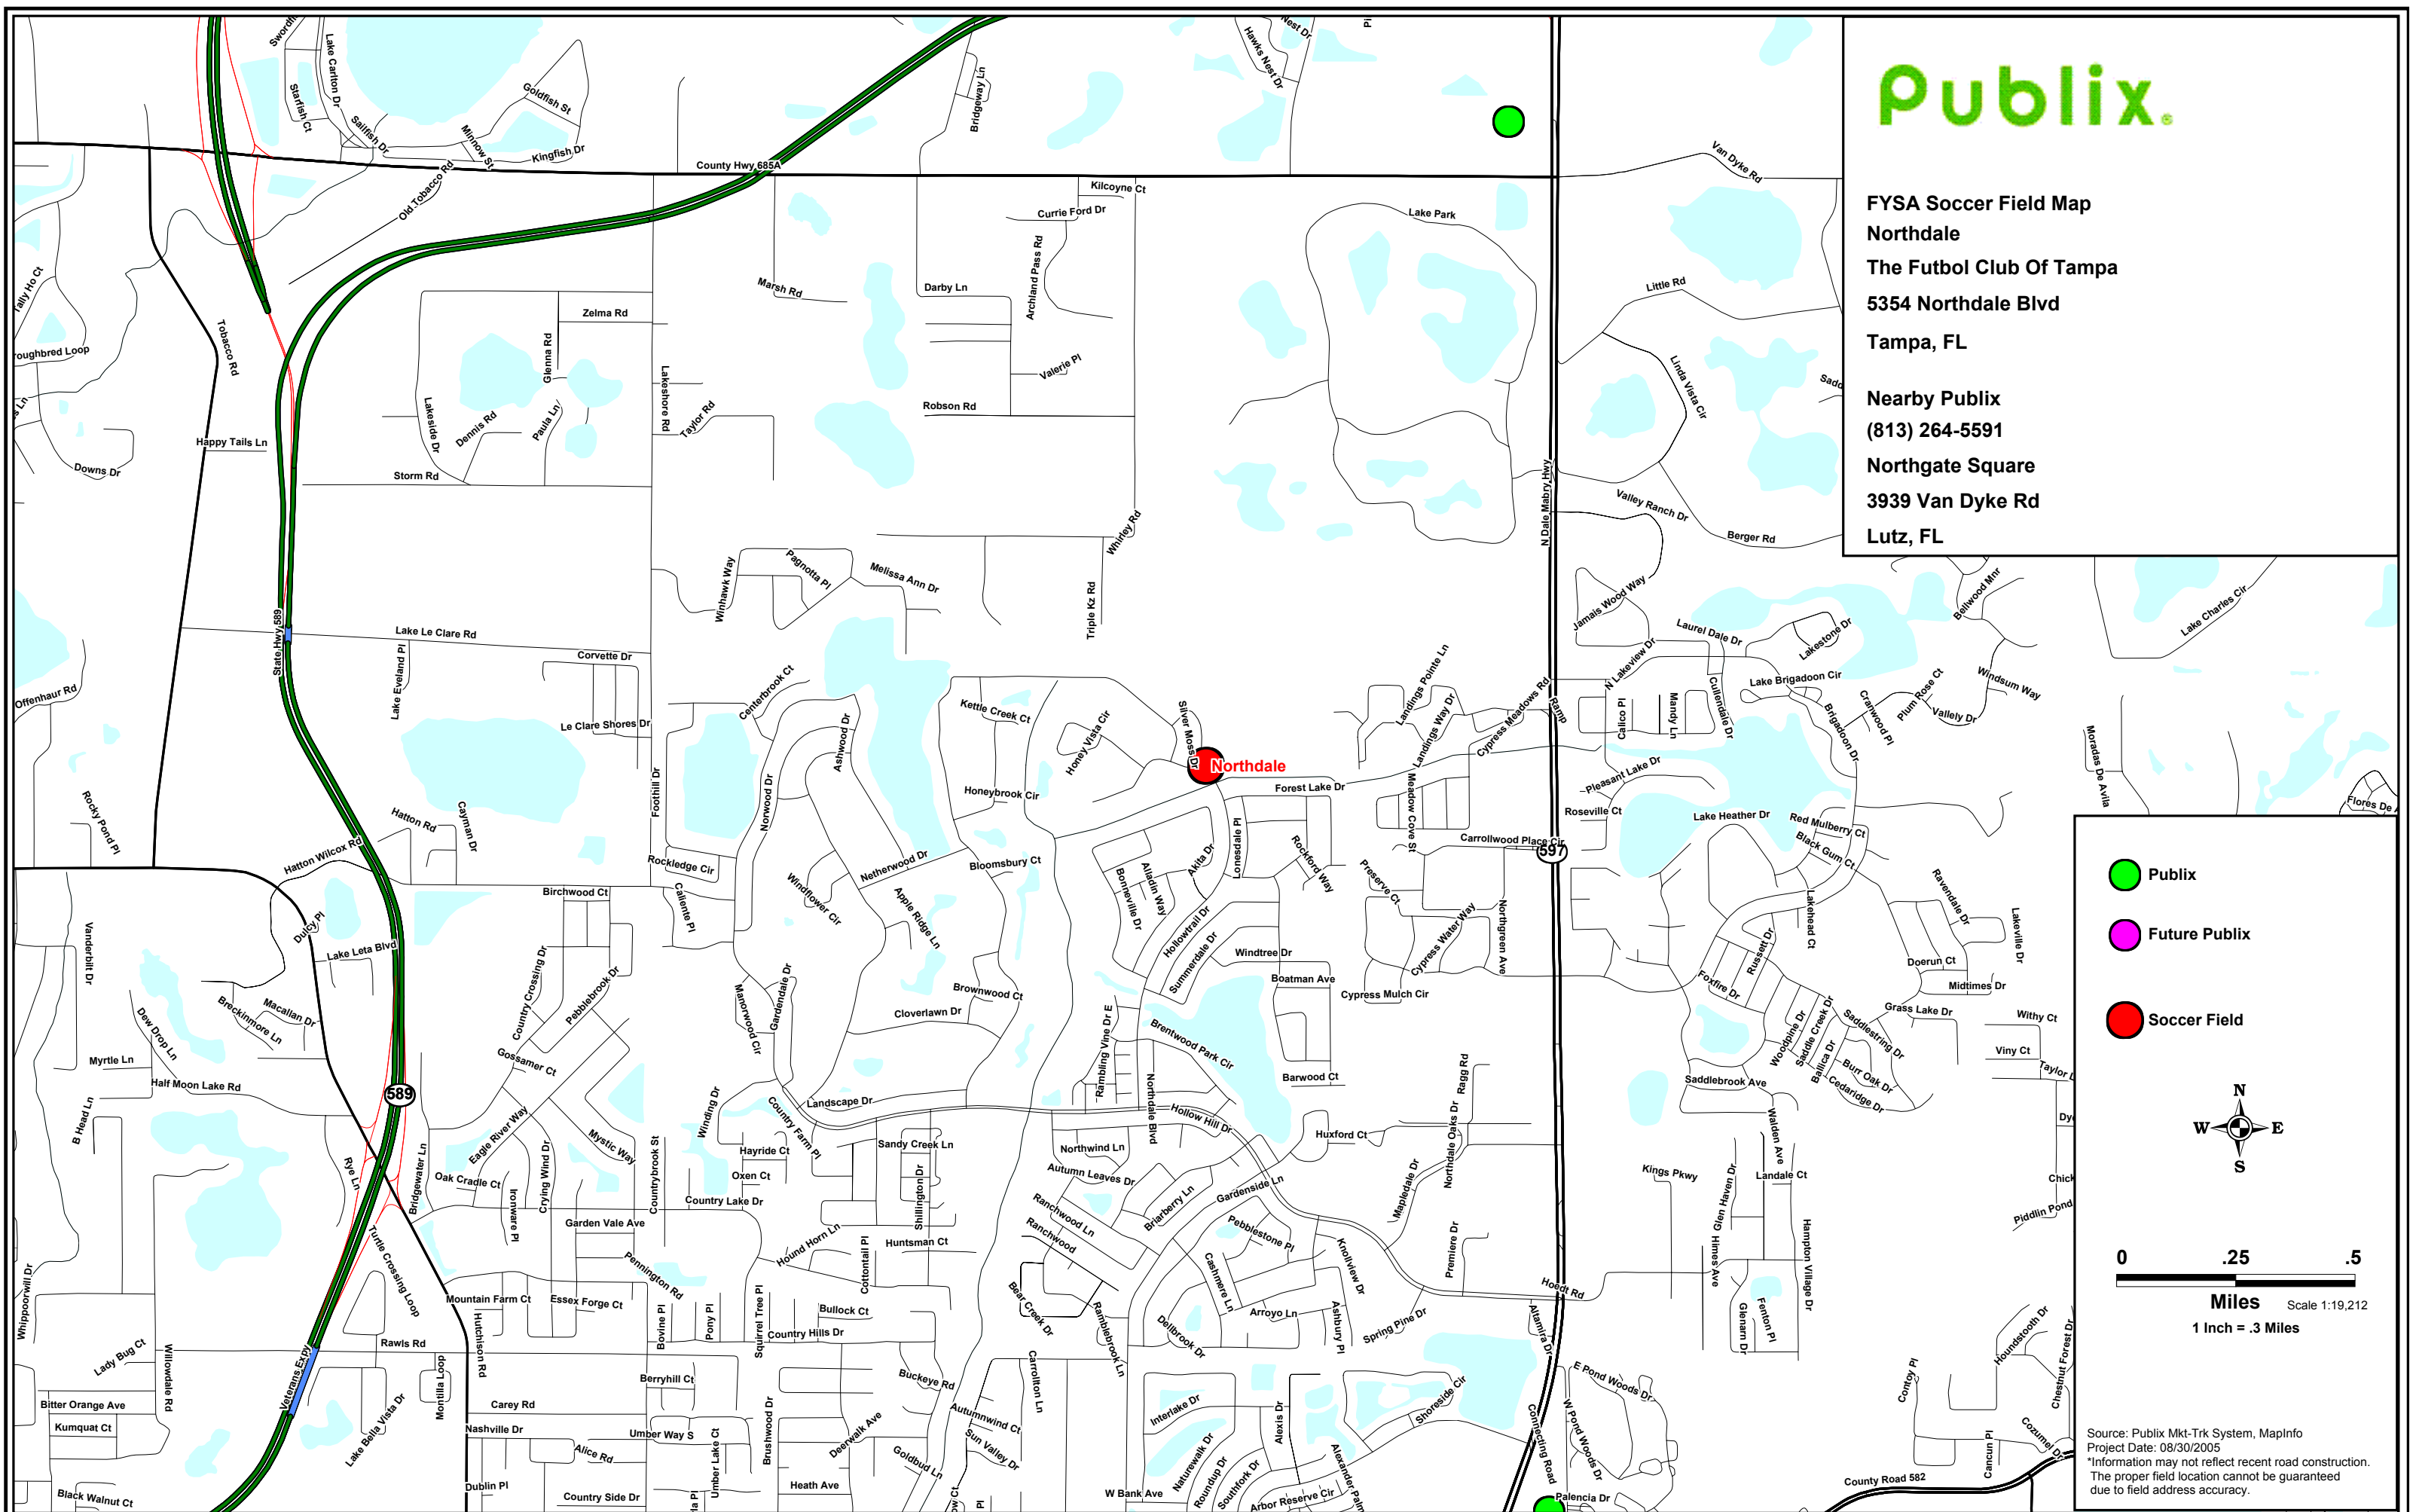

FYSA Soccer Field Map
Northdale
The Futbol Club Of Tampa
5354 Northdale Blvd
Tampa, FL

Nearby Publix
(813) 264-5591
Northgate Square
3939 Van Dyke Rd
Lutz, FL

-  Publix
-  Future Publix
-  Soccer Field

0 .25 .5
Miles Scale 1:19,212
1 Inch = .3 Miles

Source: Publix Mkt-Trk System, MapInfo
 Project Date: 08/30/2005
 *Information may not reflect recent road construction.
 The proper field location cannot be guaranteed due to field address accuracy.