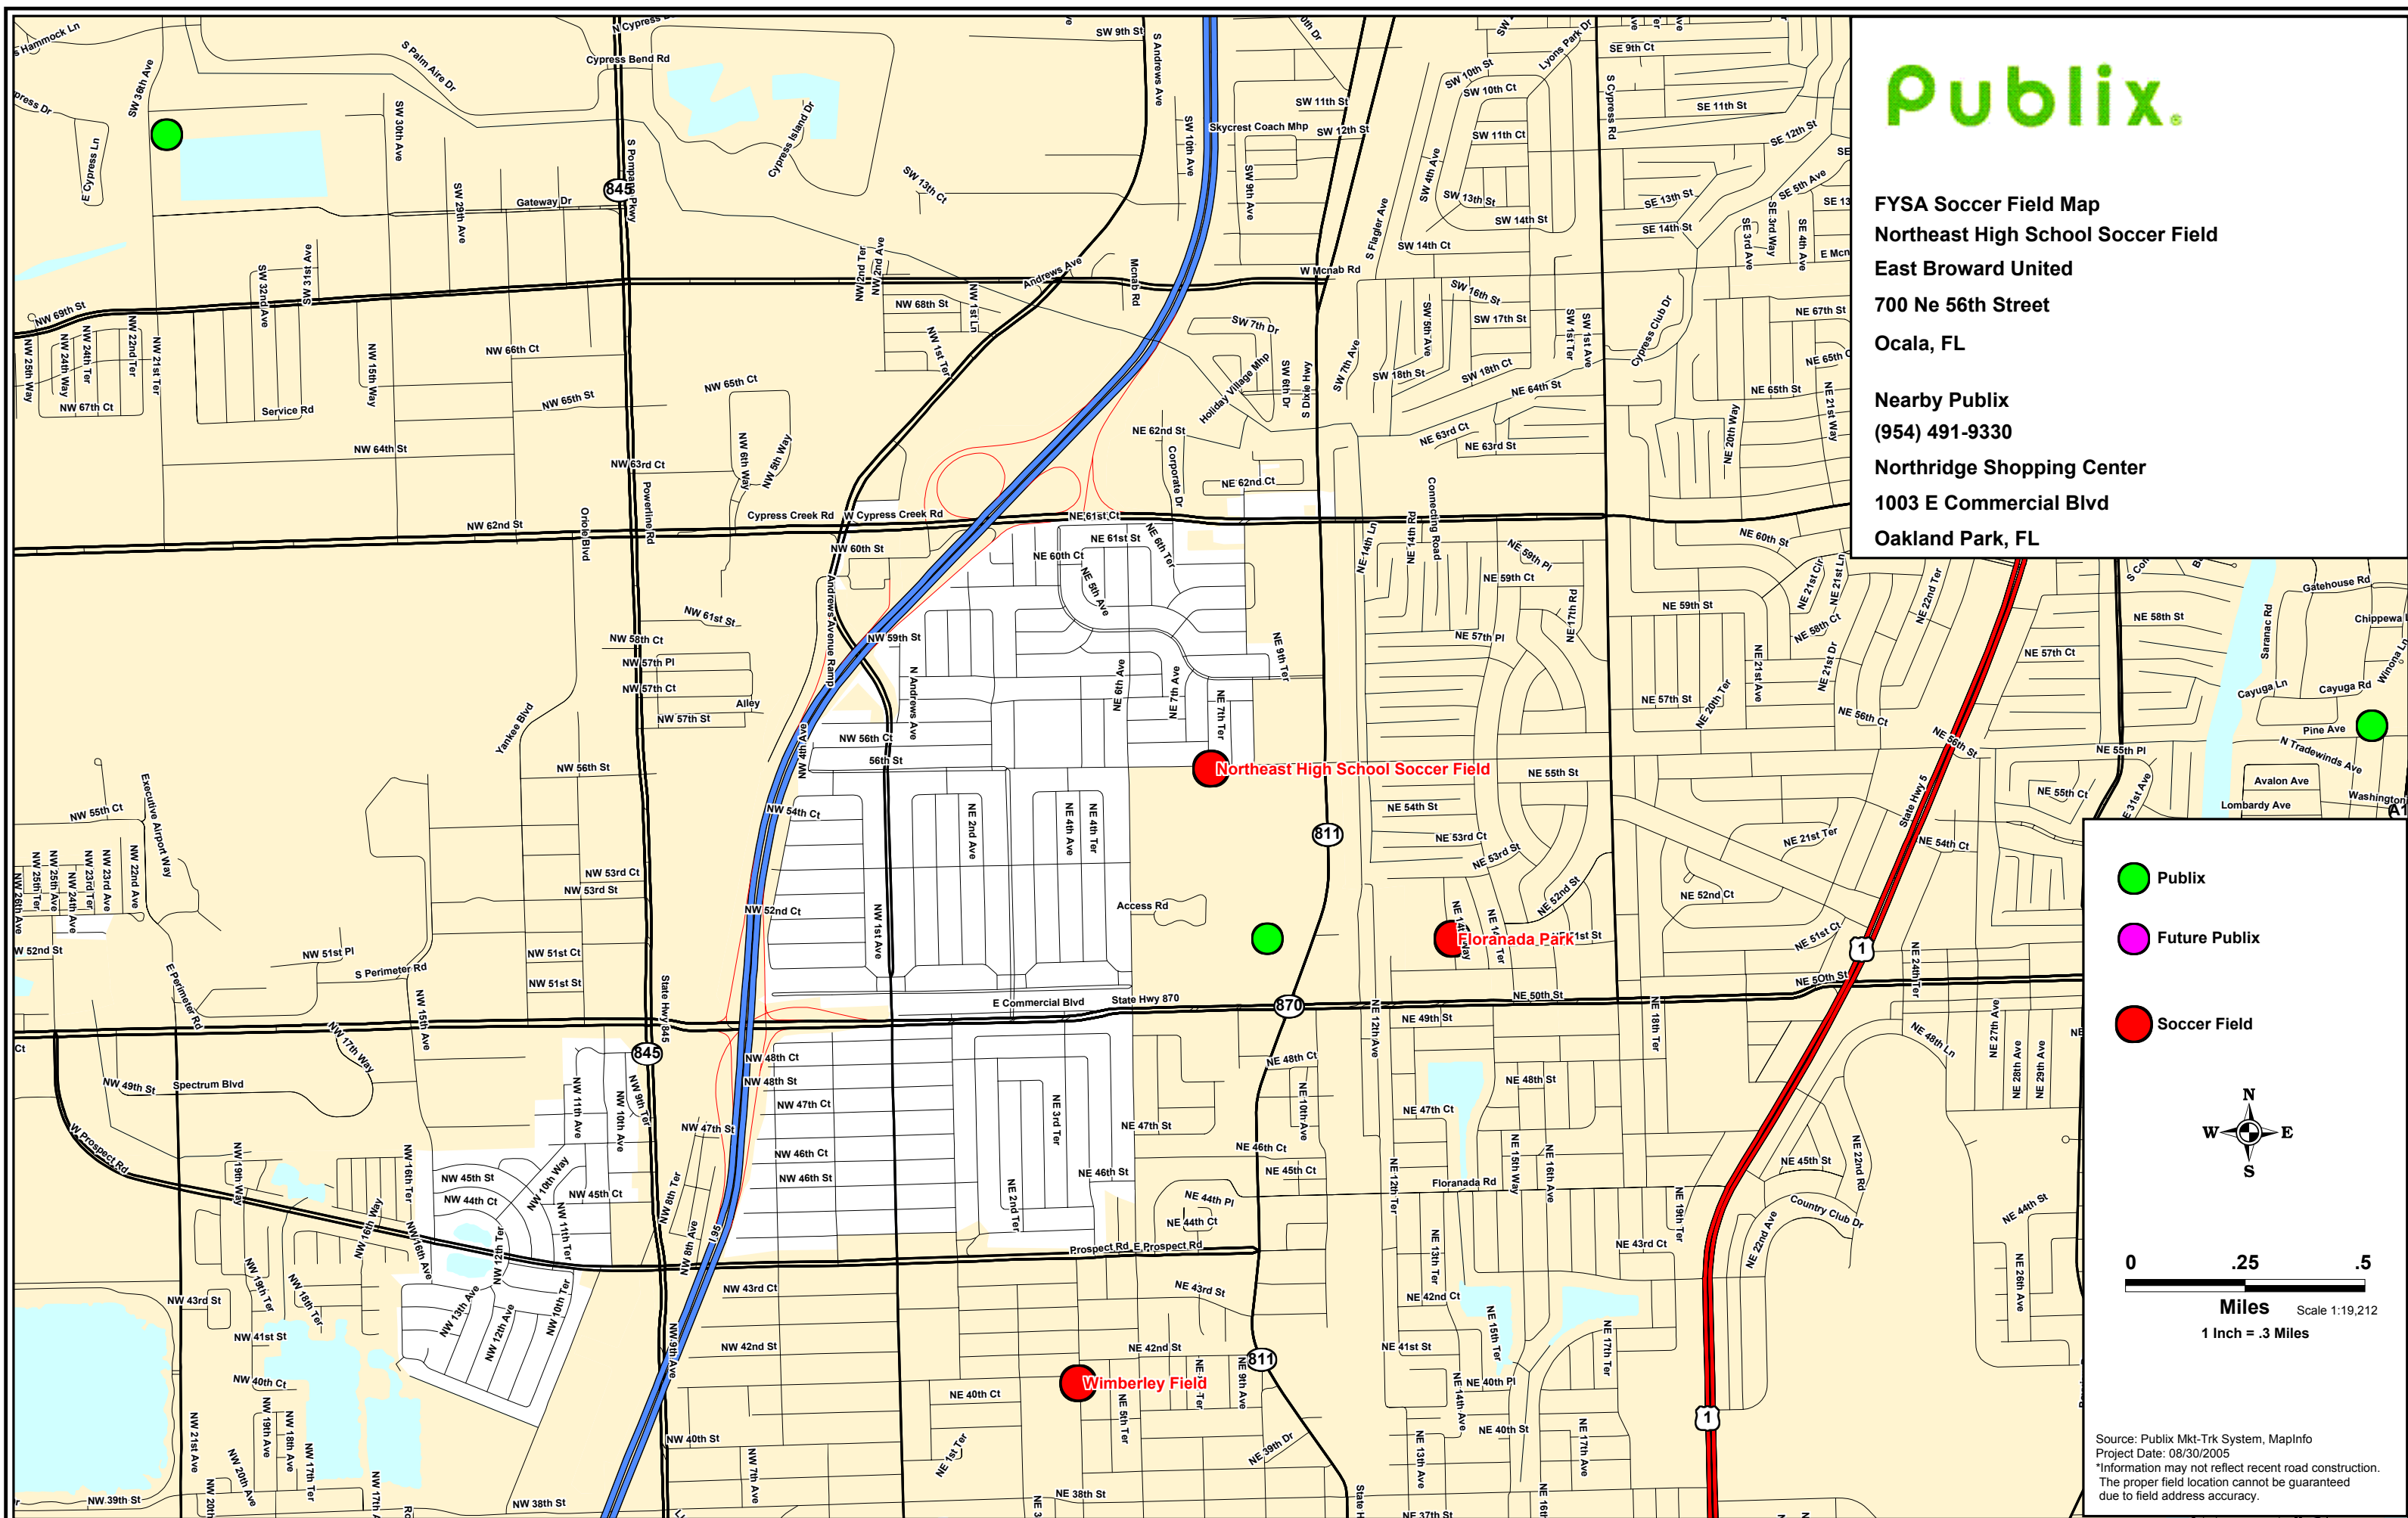

**FYSA Soccer Field Map**  
**Northeast High School Soccer Field**  
**East Broward United**  
**700 Ne 56th Street**  
**Ocala, FL**

**Nearby Publix**  
**(954) 491-9330**  
**Northridge Shopping Center**  
**1003 E Commercial Blvd**  
**Oakland Park, FL**

- Publix
- Future Publix
- Soccer Field

Source: Publix Mkt-Trk System, MapInfo  
Project Date: 08/30/2005  
\*Information may not reflect recent road construction.  
The proper field location cannot be guaranteed due to field address accuracy.