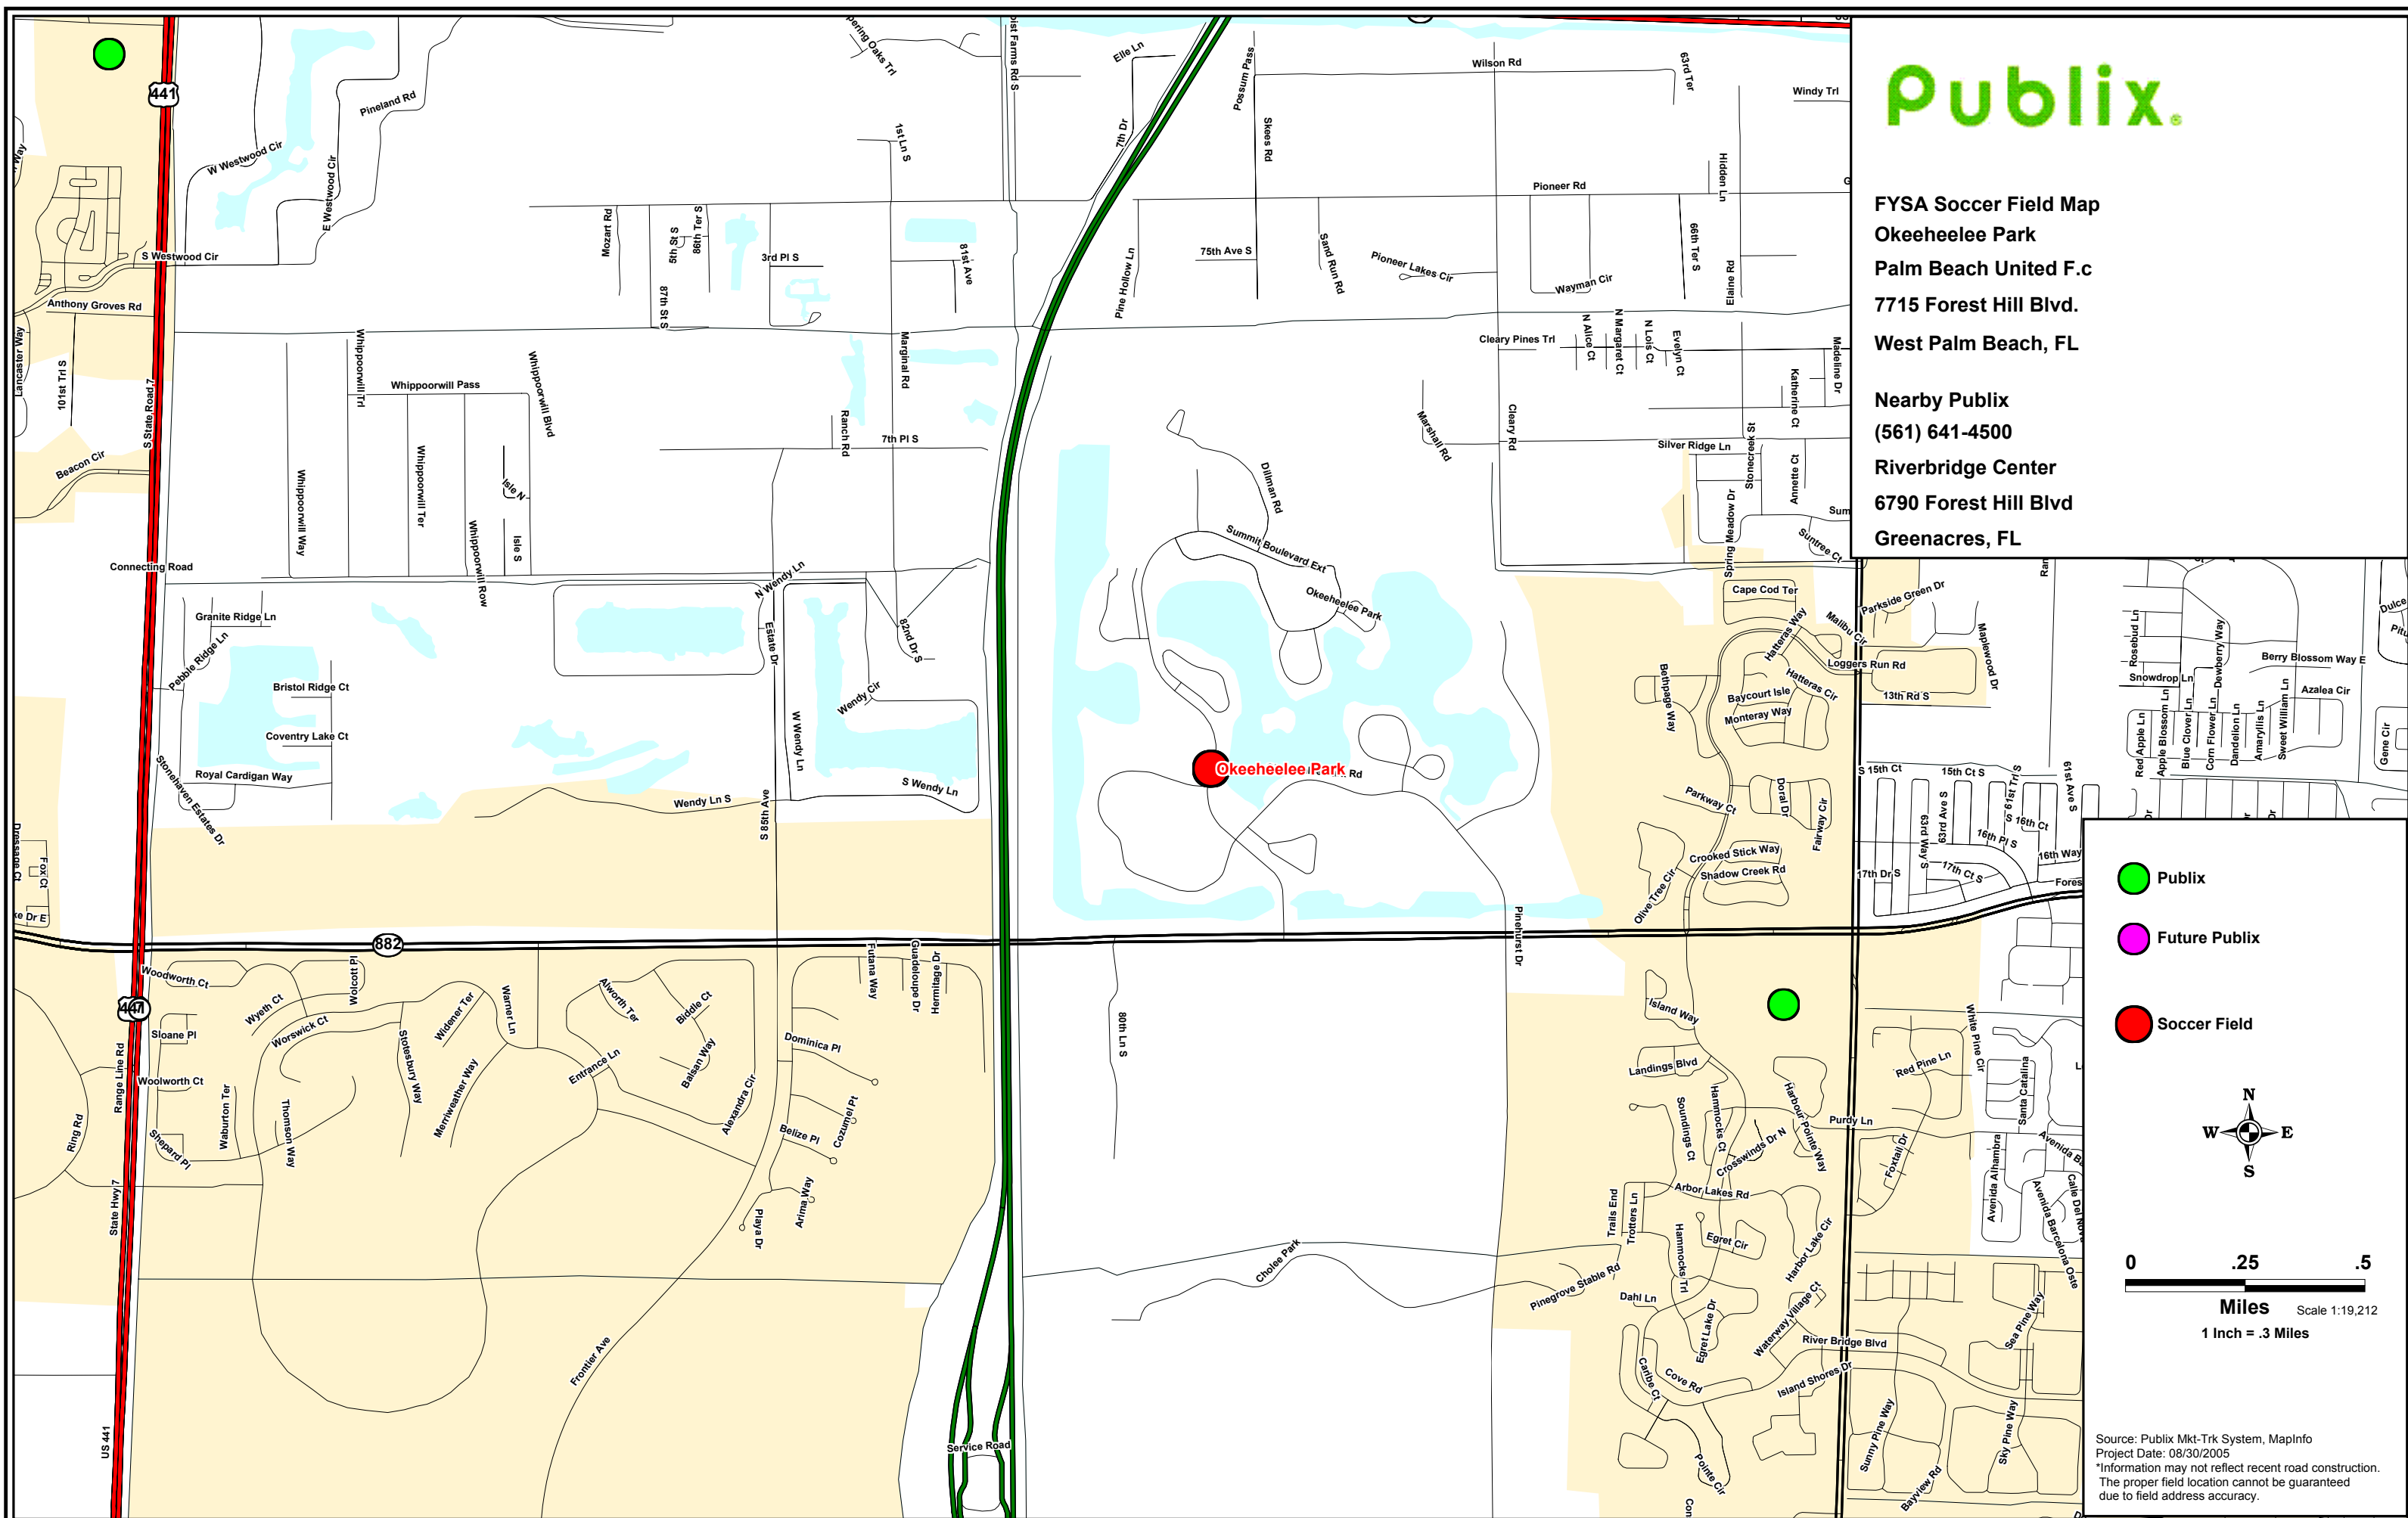

**FYSA Soccer Field Map**  
**Okeehelée Park**  
**Palm Beach United F.c**  
**7715 Forest Hill Blvd.**  
**West Palm Beach, FL**

**Nearby Publix**  
**(561) 641-4500**  
**Riverbridge Center**  
**6790 Forest Hill Blvd**  
**Greenacres, FL**

-  Publix
-  Future Publix
-  Soccer Field

Source: Publix Mkt-Trk System, MapInfo  
 Project Date: 08/30/2005  
 \*Information may not reflect recent road construction.  
 The proper field location cannot be guaranteed due to field address accuracy.