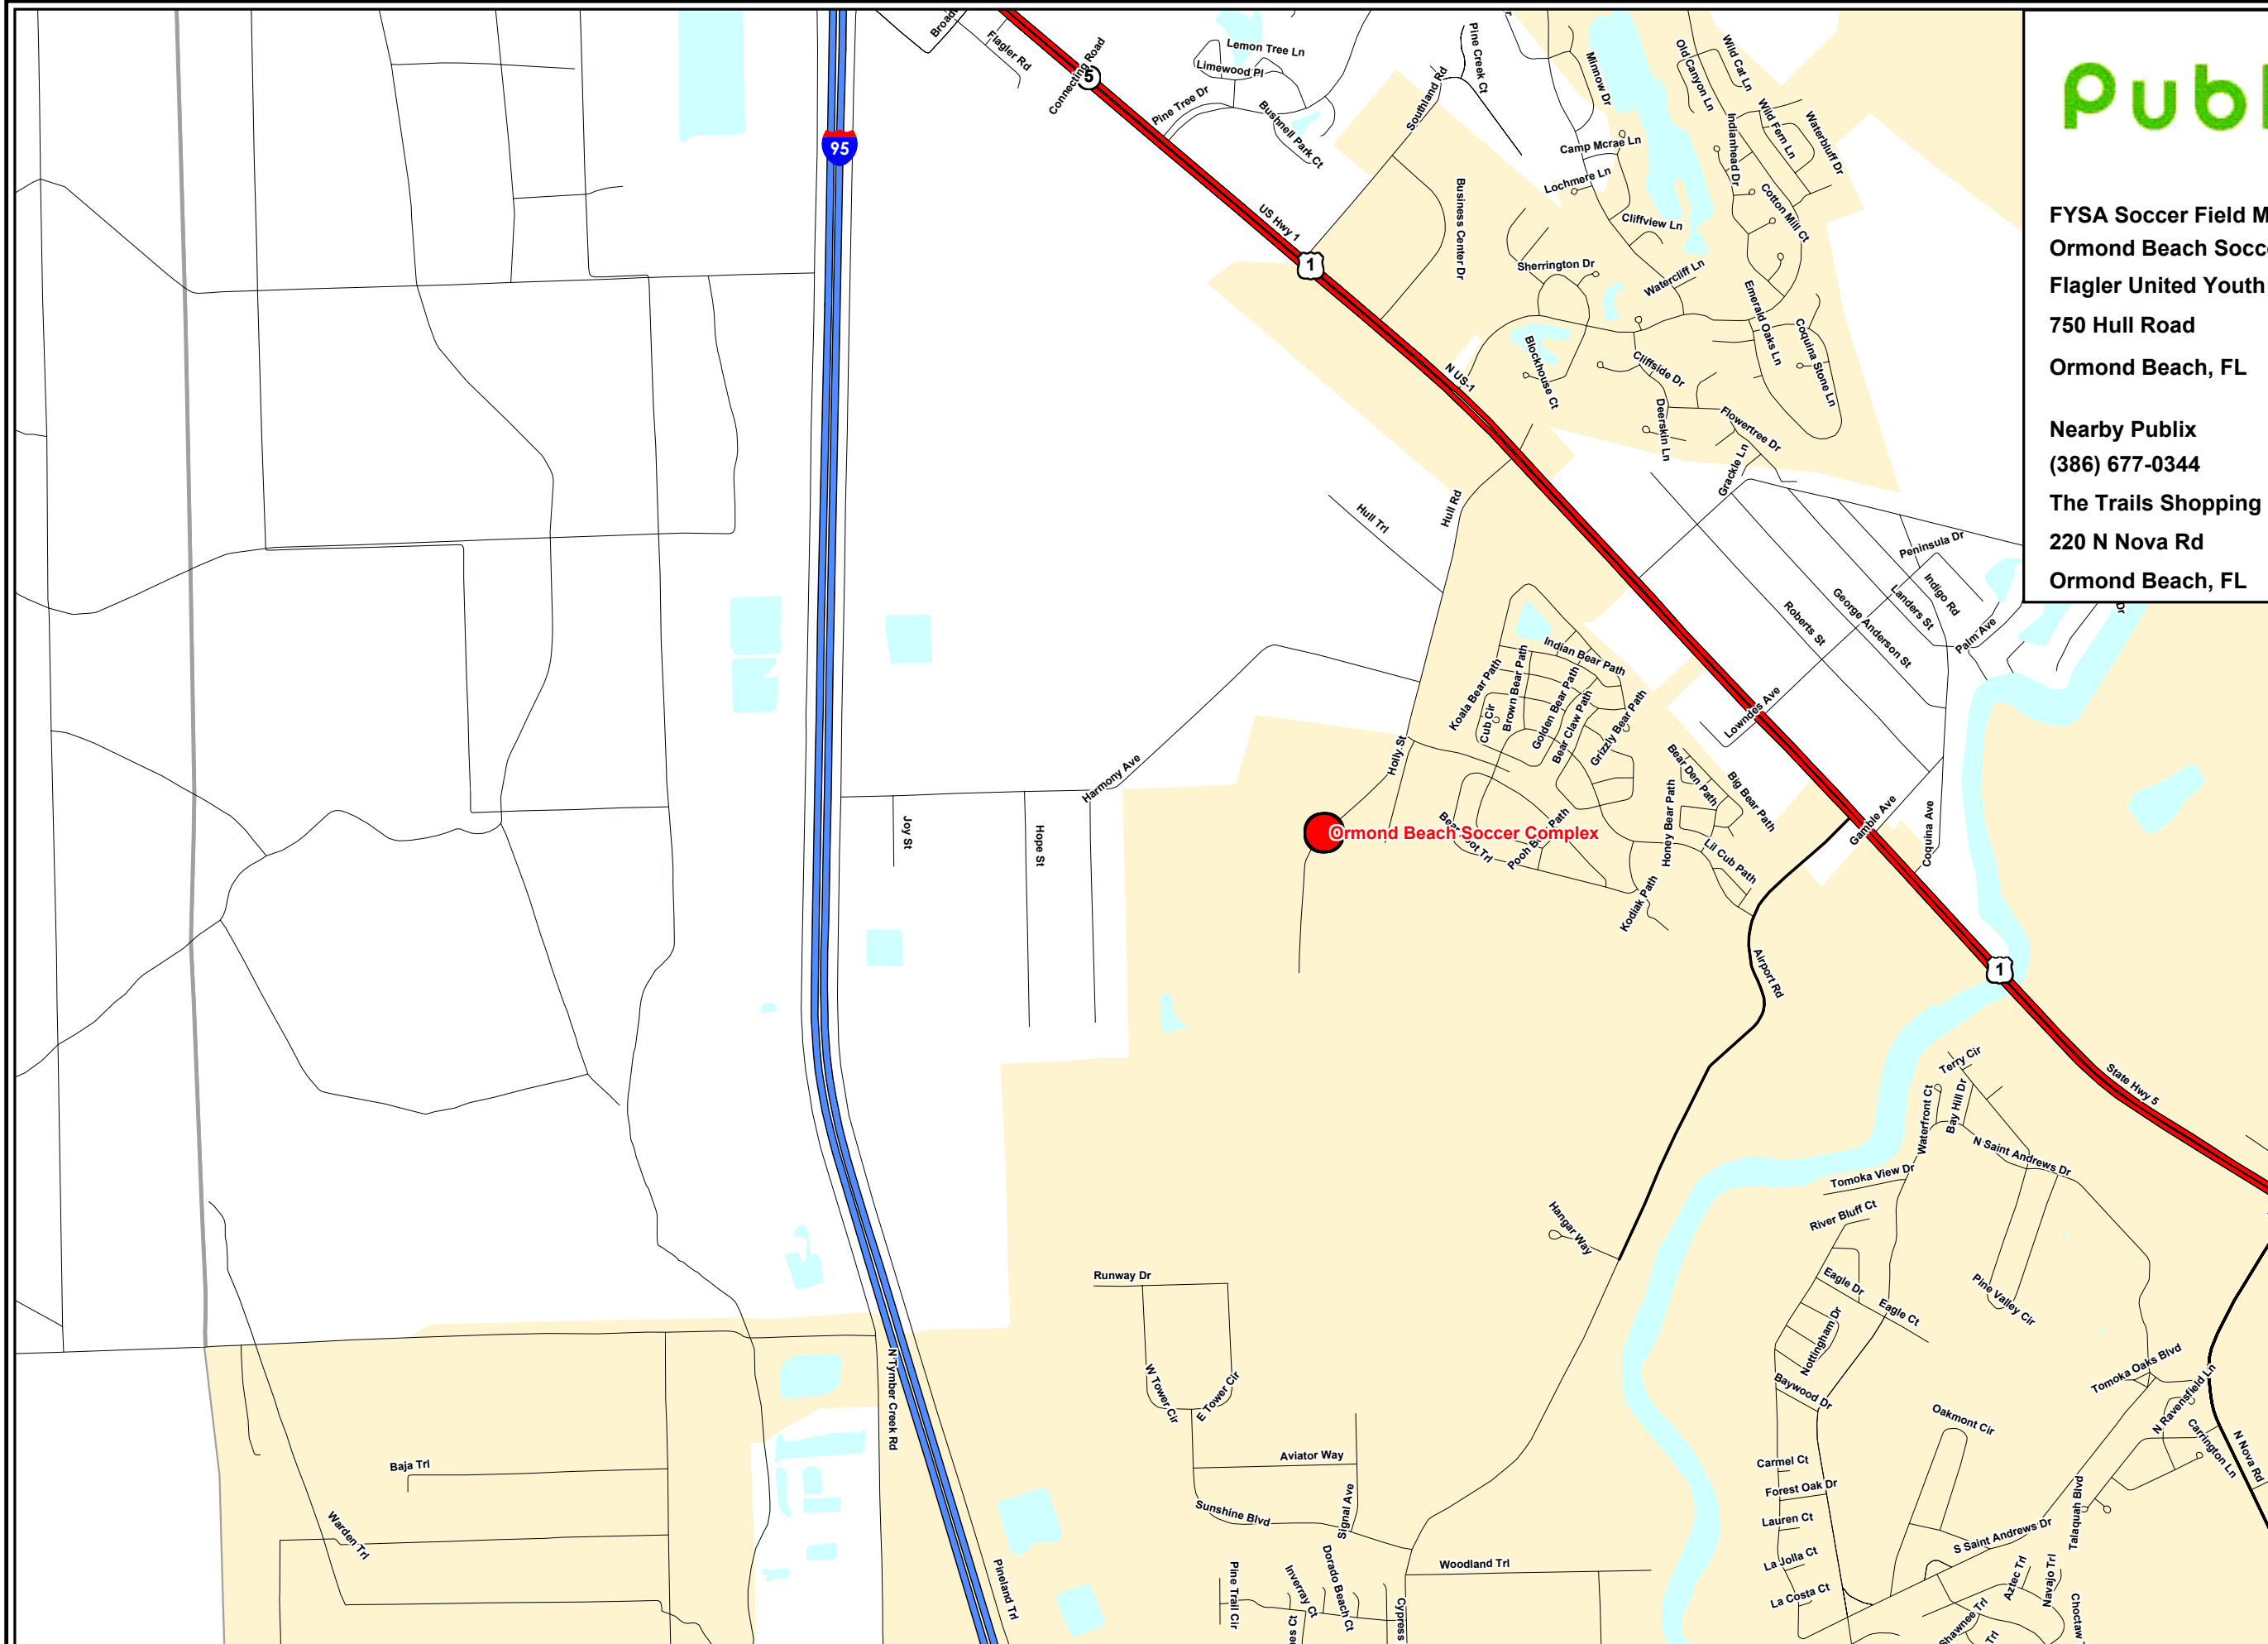

FYSA Soccer Field Map
Ormond Beach Soccer Complex
Flagler United Youth
750 Hull Road
Ormond Beach, FL

Nearby Publix
(386) 677-0344
The Trails Shopping Center
220 N Nova Rd
Ormond Beach, FL

-  Publix
-  Future Publix
-  Soccer Field

0 .25 .5
Miles Scale 1:19,212
1 Inch = .3 Miles

Source: Publix Mkt-Trk System, MapInfo
Project Date: 08/30/2005
*Information may not reflect recent road construction.
The proper field location cannot be guaranteed due to field address accuracy.