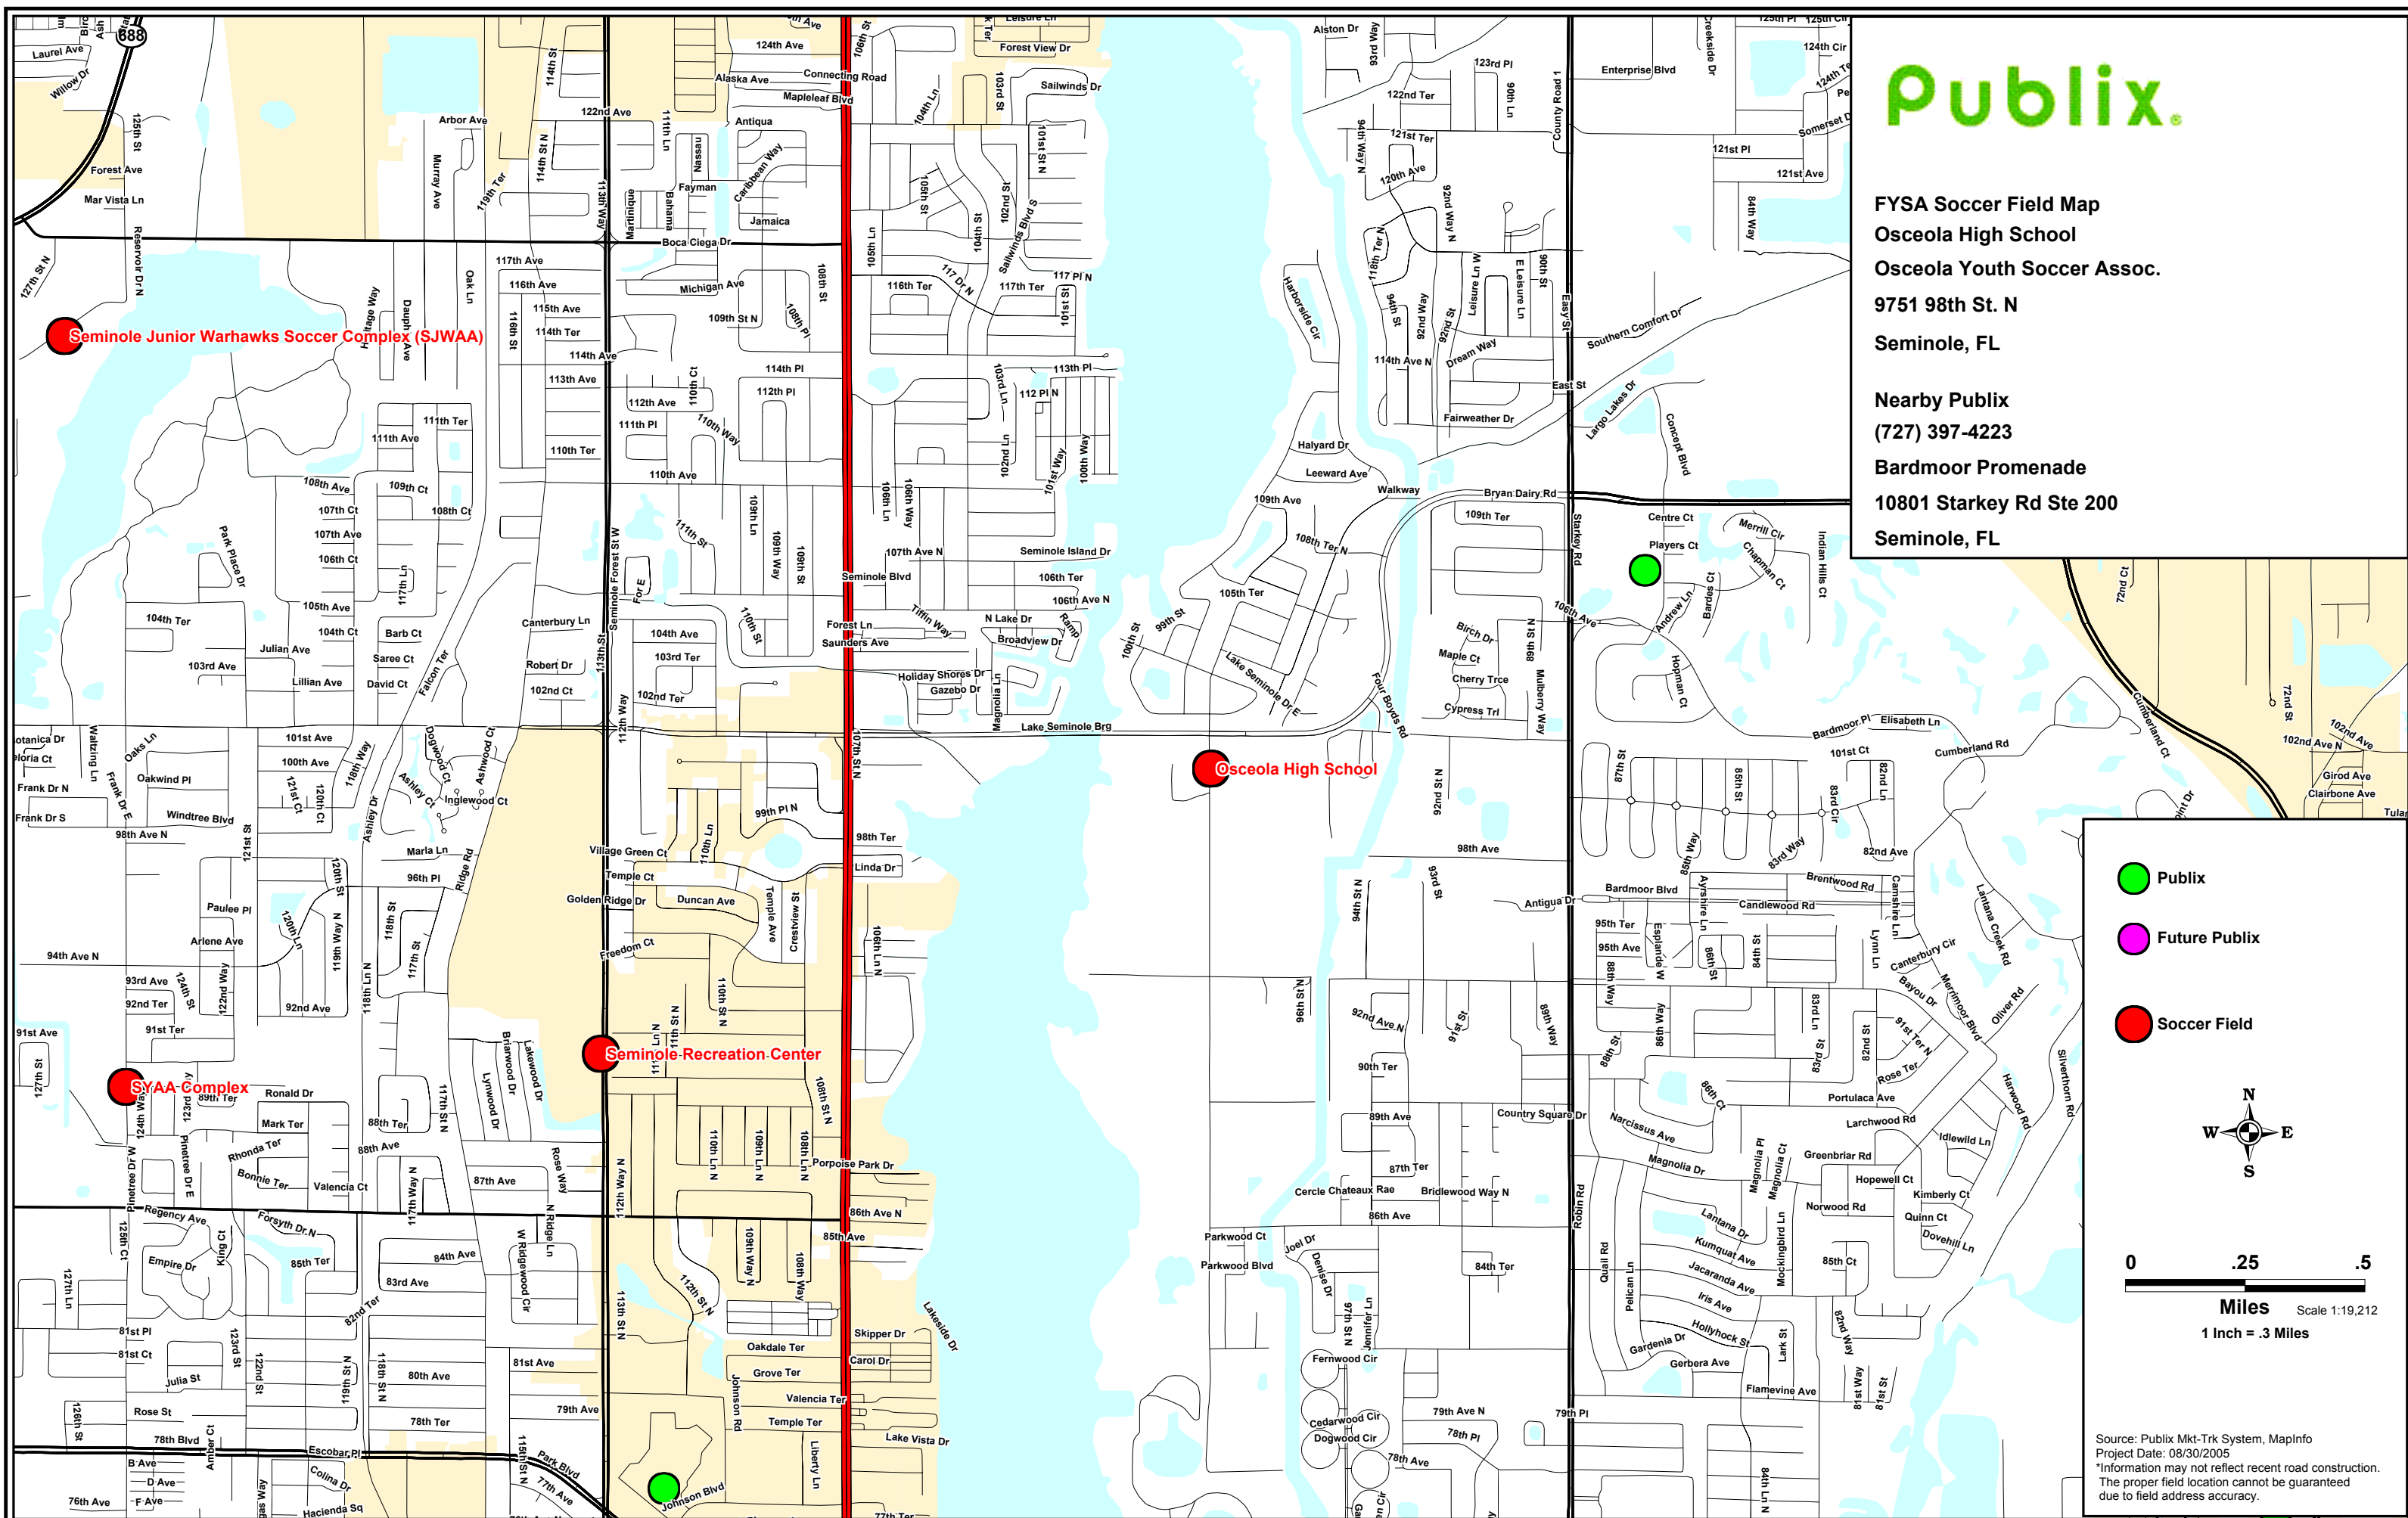

FYSA Soccer Field Map
Osceola High School
Osceola Youth Soccer Assoc.
9751 98th St. N
Seminole, FL

Nearby Publix
(727) 397-4223
Bardmoor Promenade
10801 Starkey Rd Ste 200
Seminole, FL

- Publix
- Future Publix
- Soccer Field

0 .25 .5
Miles Scale 1:19,212
1 Inch = .3 Miles

Source: Publix Mkt-Trk System, MapInfo
Project Date: 08/30/2005
*Information may not reflect recent road construction.
The proper field location cannot be guaranteed due to field address accuracy.