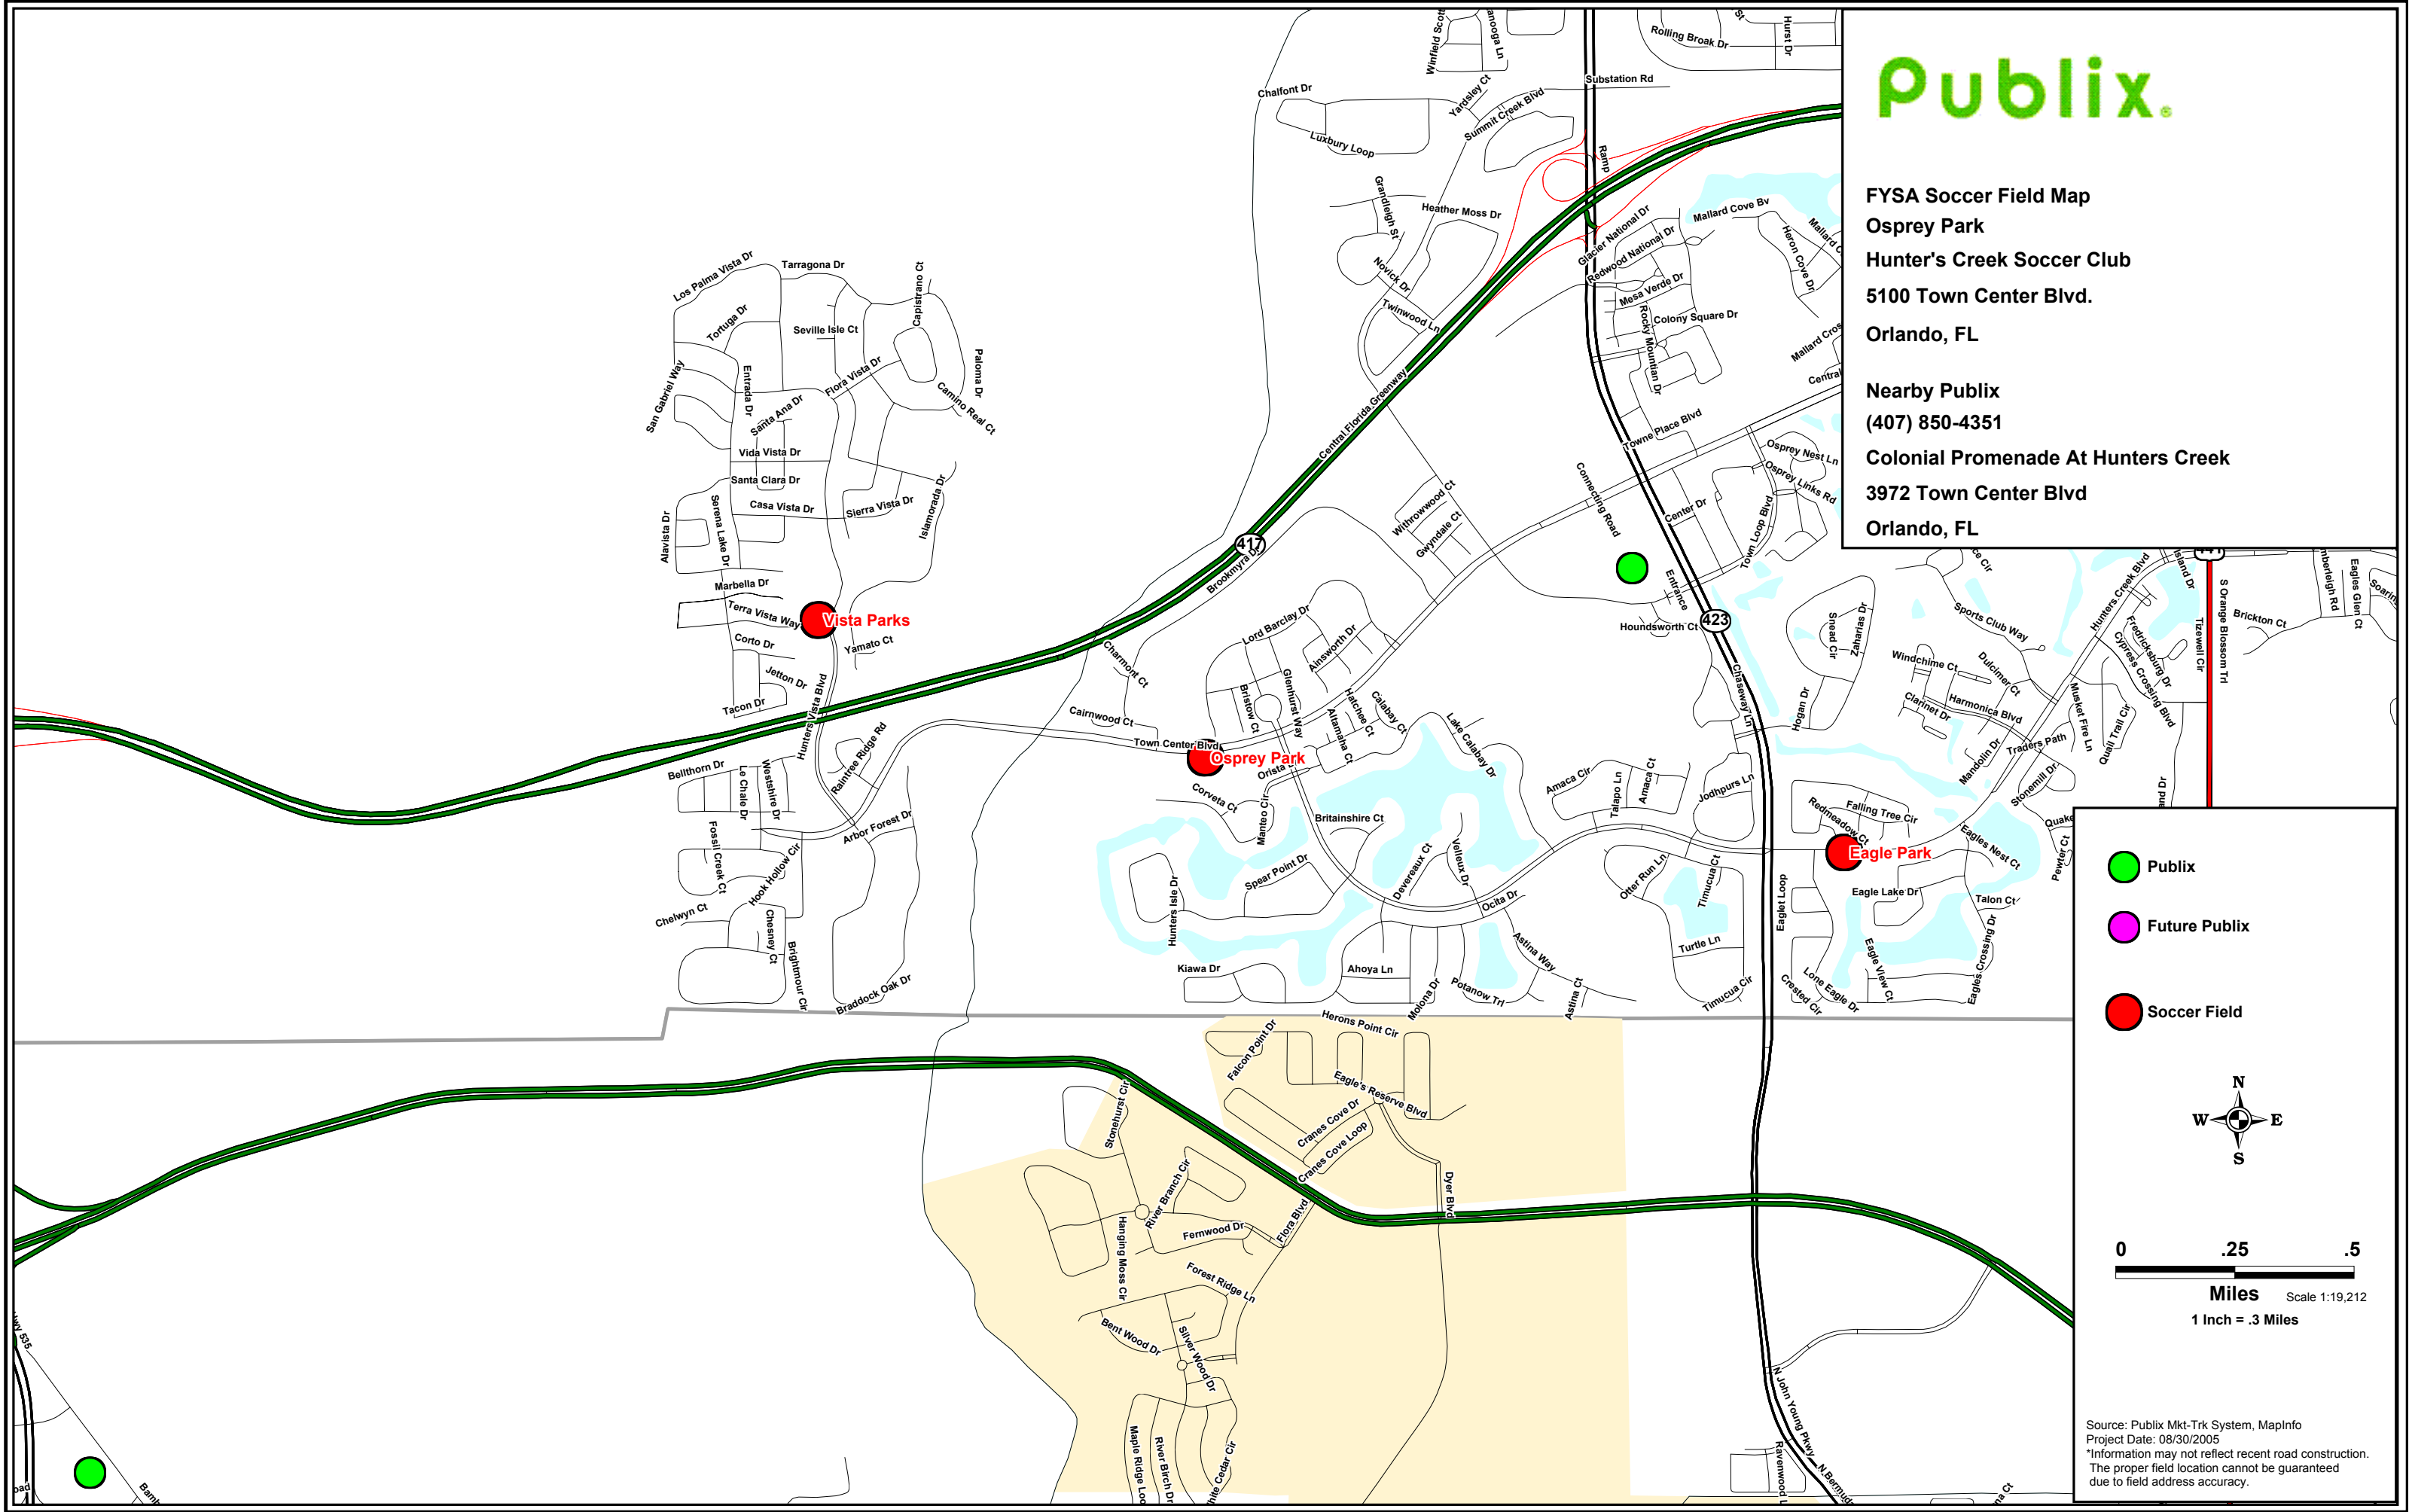

FYSA Soccer Field Map

Osprey Park

Hunter's Creek Soccer Club

5100 Town Center Blvd.

Orlando, FL

Nearby Publix

(407) 850-4351

Colonial Promenade At Hunters Creek

3972 Town Center Blvd

Orlando, FL

-  Publix
-  Future Publix
-  Soccer Field

Source: Publix Mkt-Trk System, MapInfo
Project Date: 08/30/2005
*Information may not reflect recent road construction.
The proper field location cannot be guaranteed
due to field address accuracy.