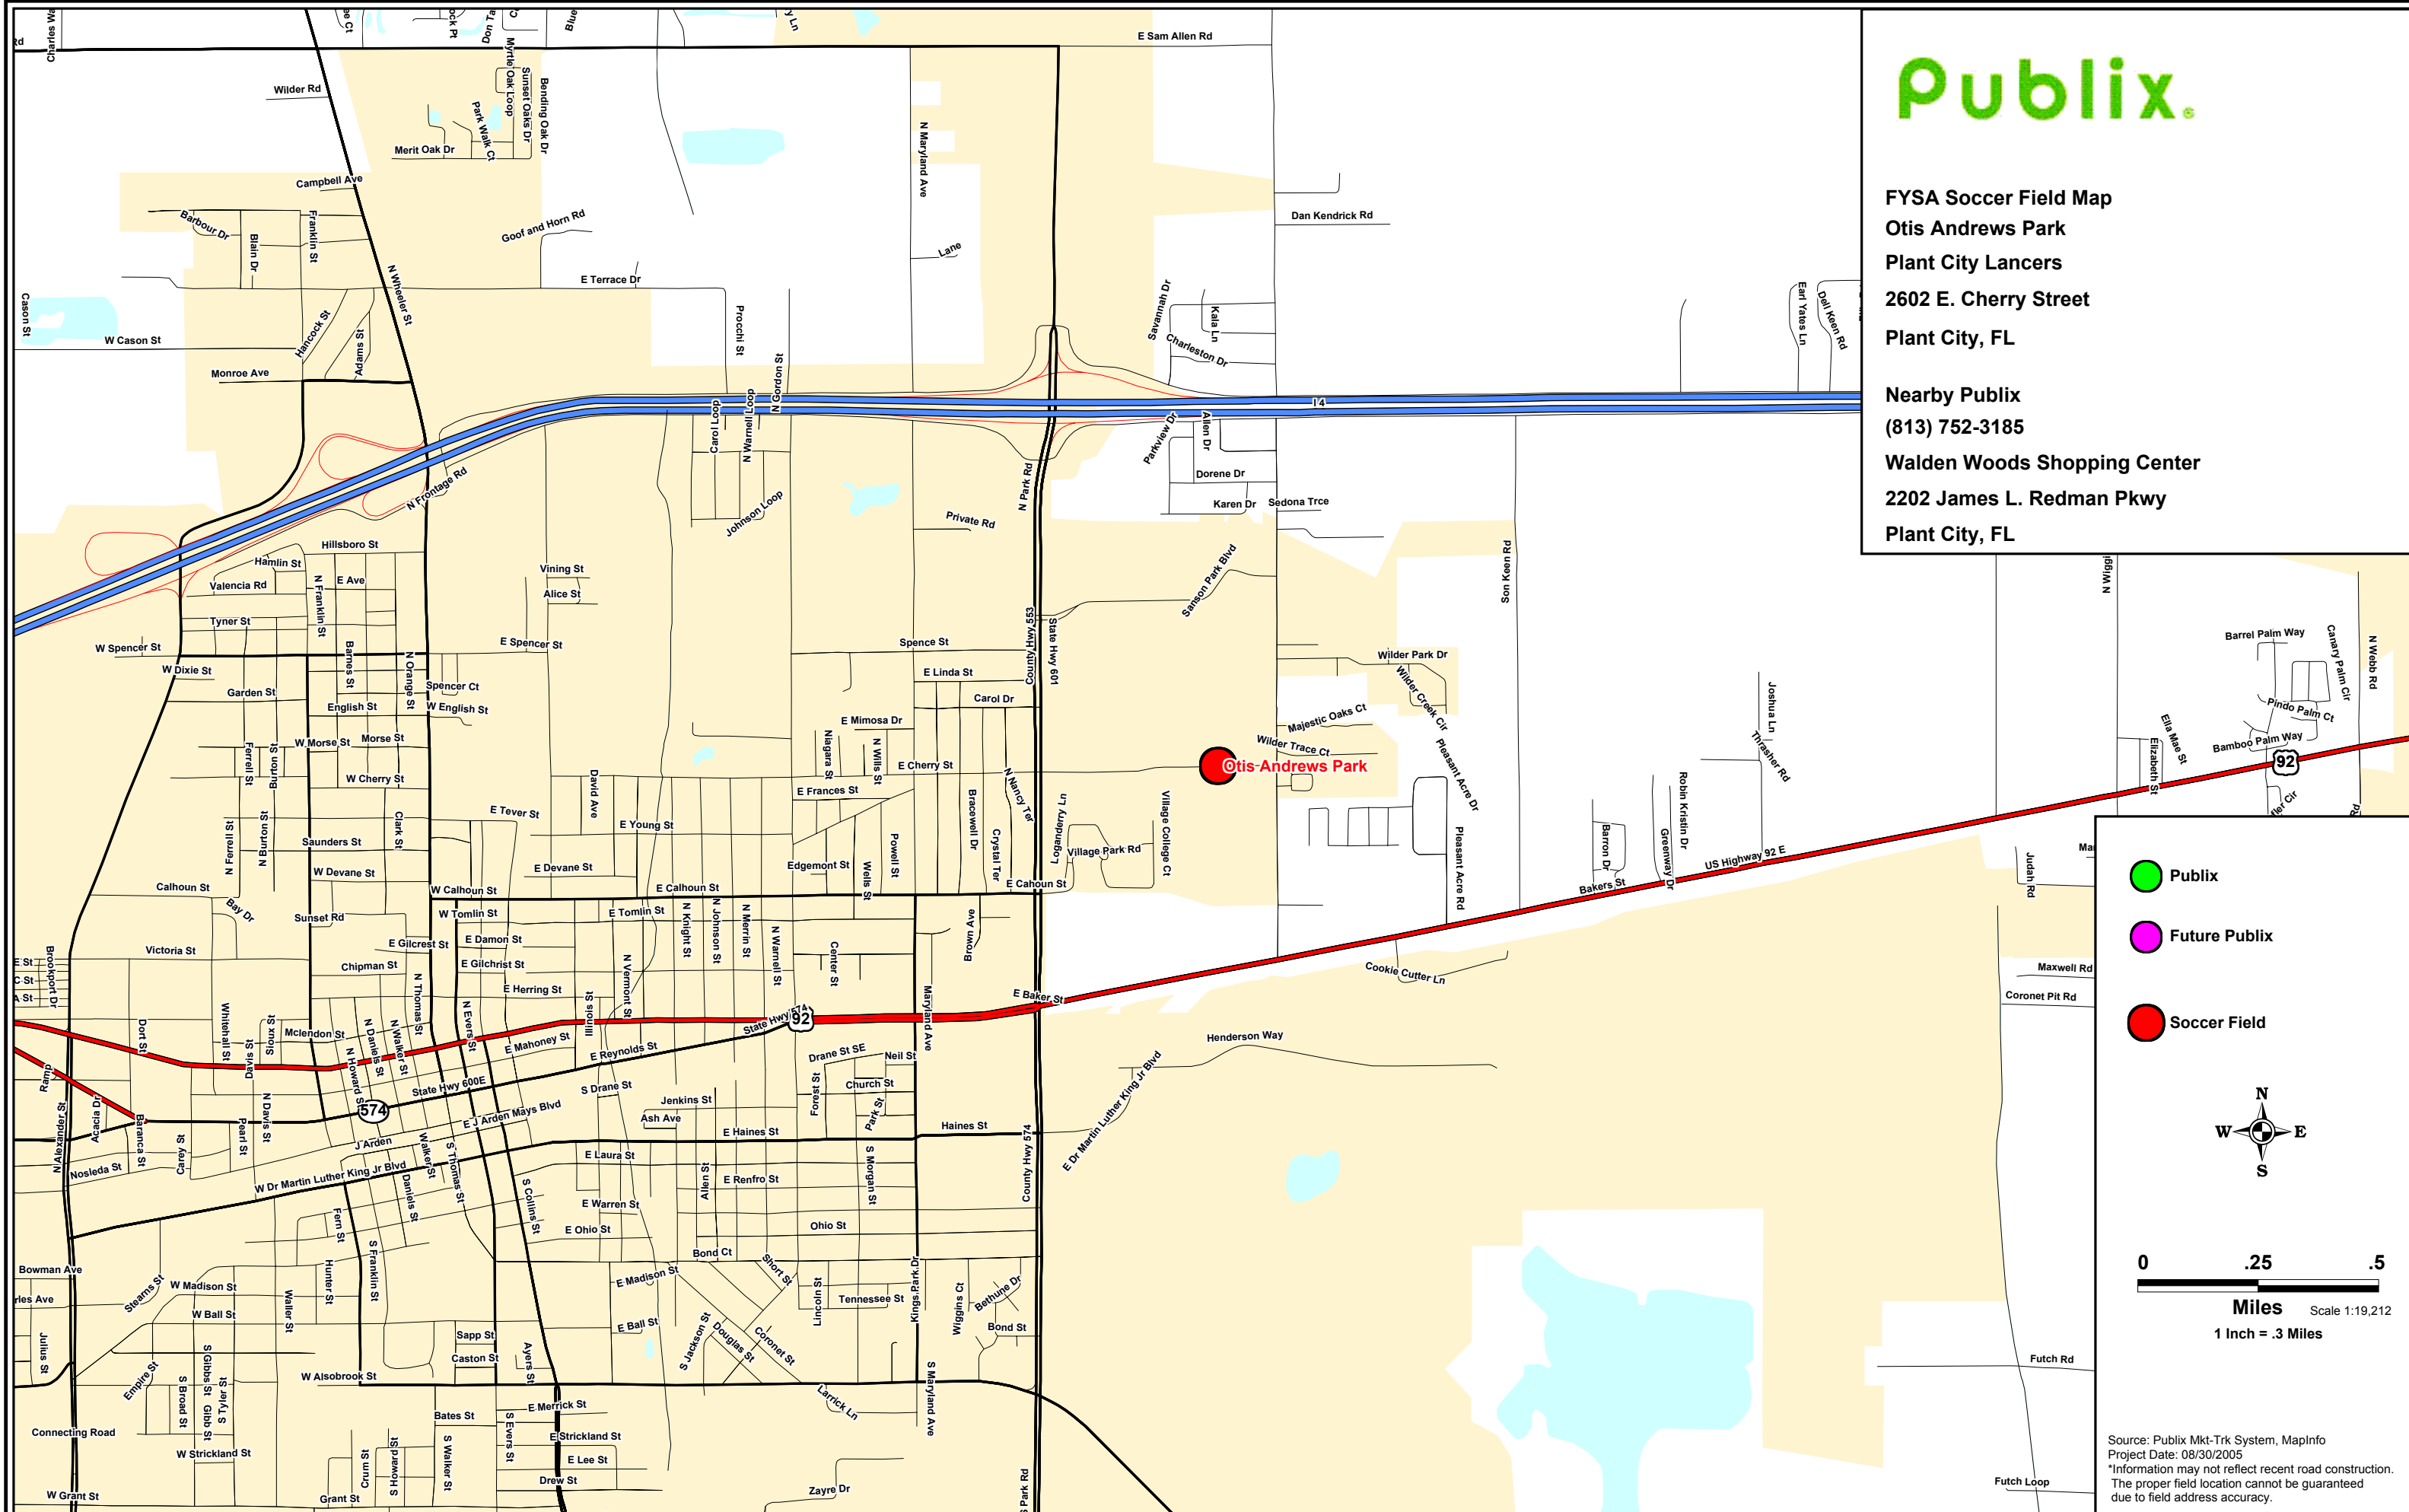

FYSA Soccer Field Map

Otis Andrews Park

Plant City Lancers

2602 E. Cherry Street

Plant City, FL

Nearby Publix

(813) 752-3185

Walden Woods Shopping Center

2202 James L. Redman Pkwy

Plant City, FL

-  Publix
-  Future Publix
-  Soccer Field

Source: Publix Mkt-Trk System, MapInfo
Project Date: 08/30/2005
*Information may not reflect recent road construction.
The proper field location cannot be guaranteed
due to field address accuracy.