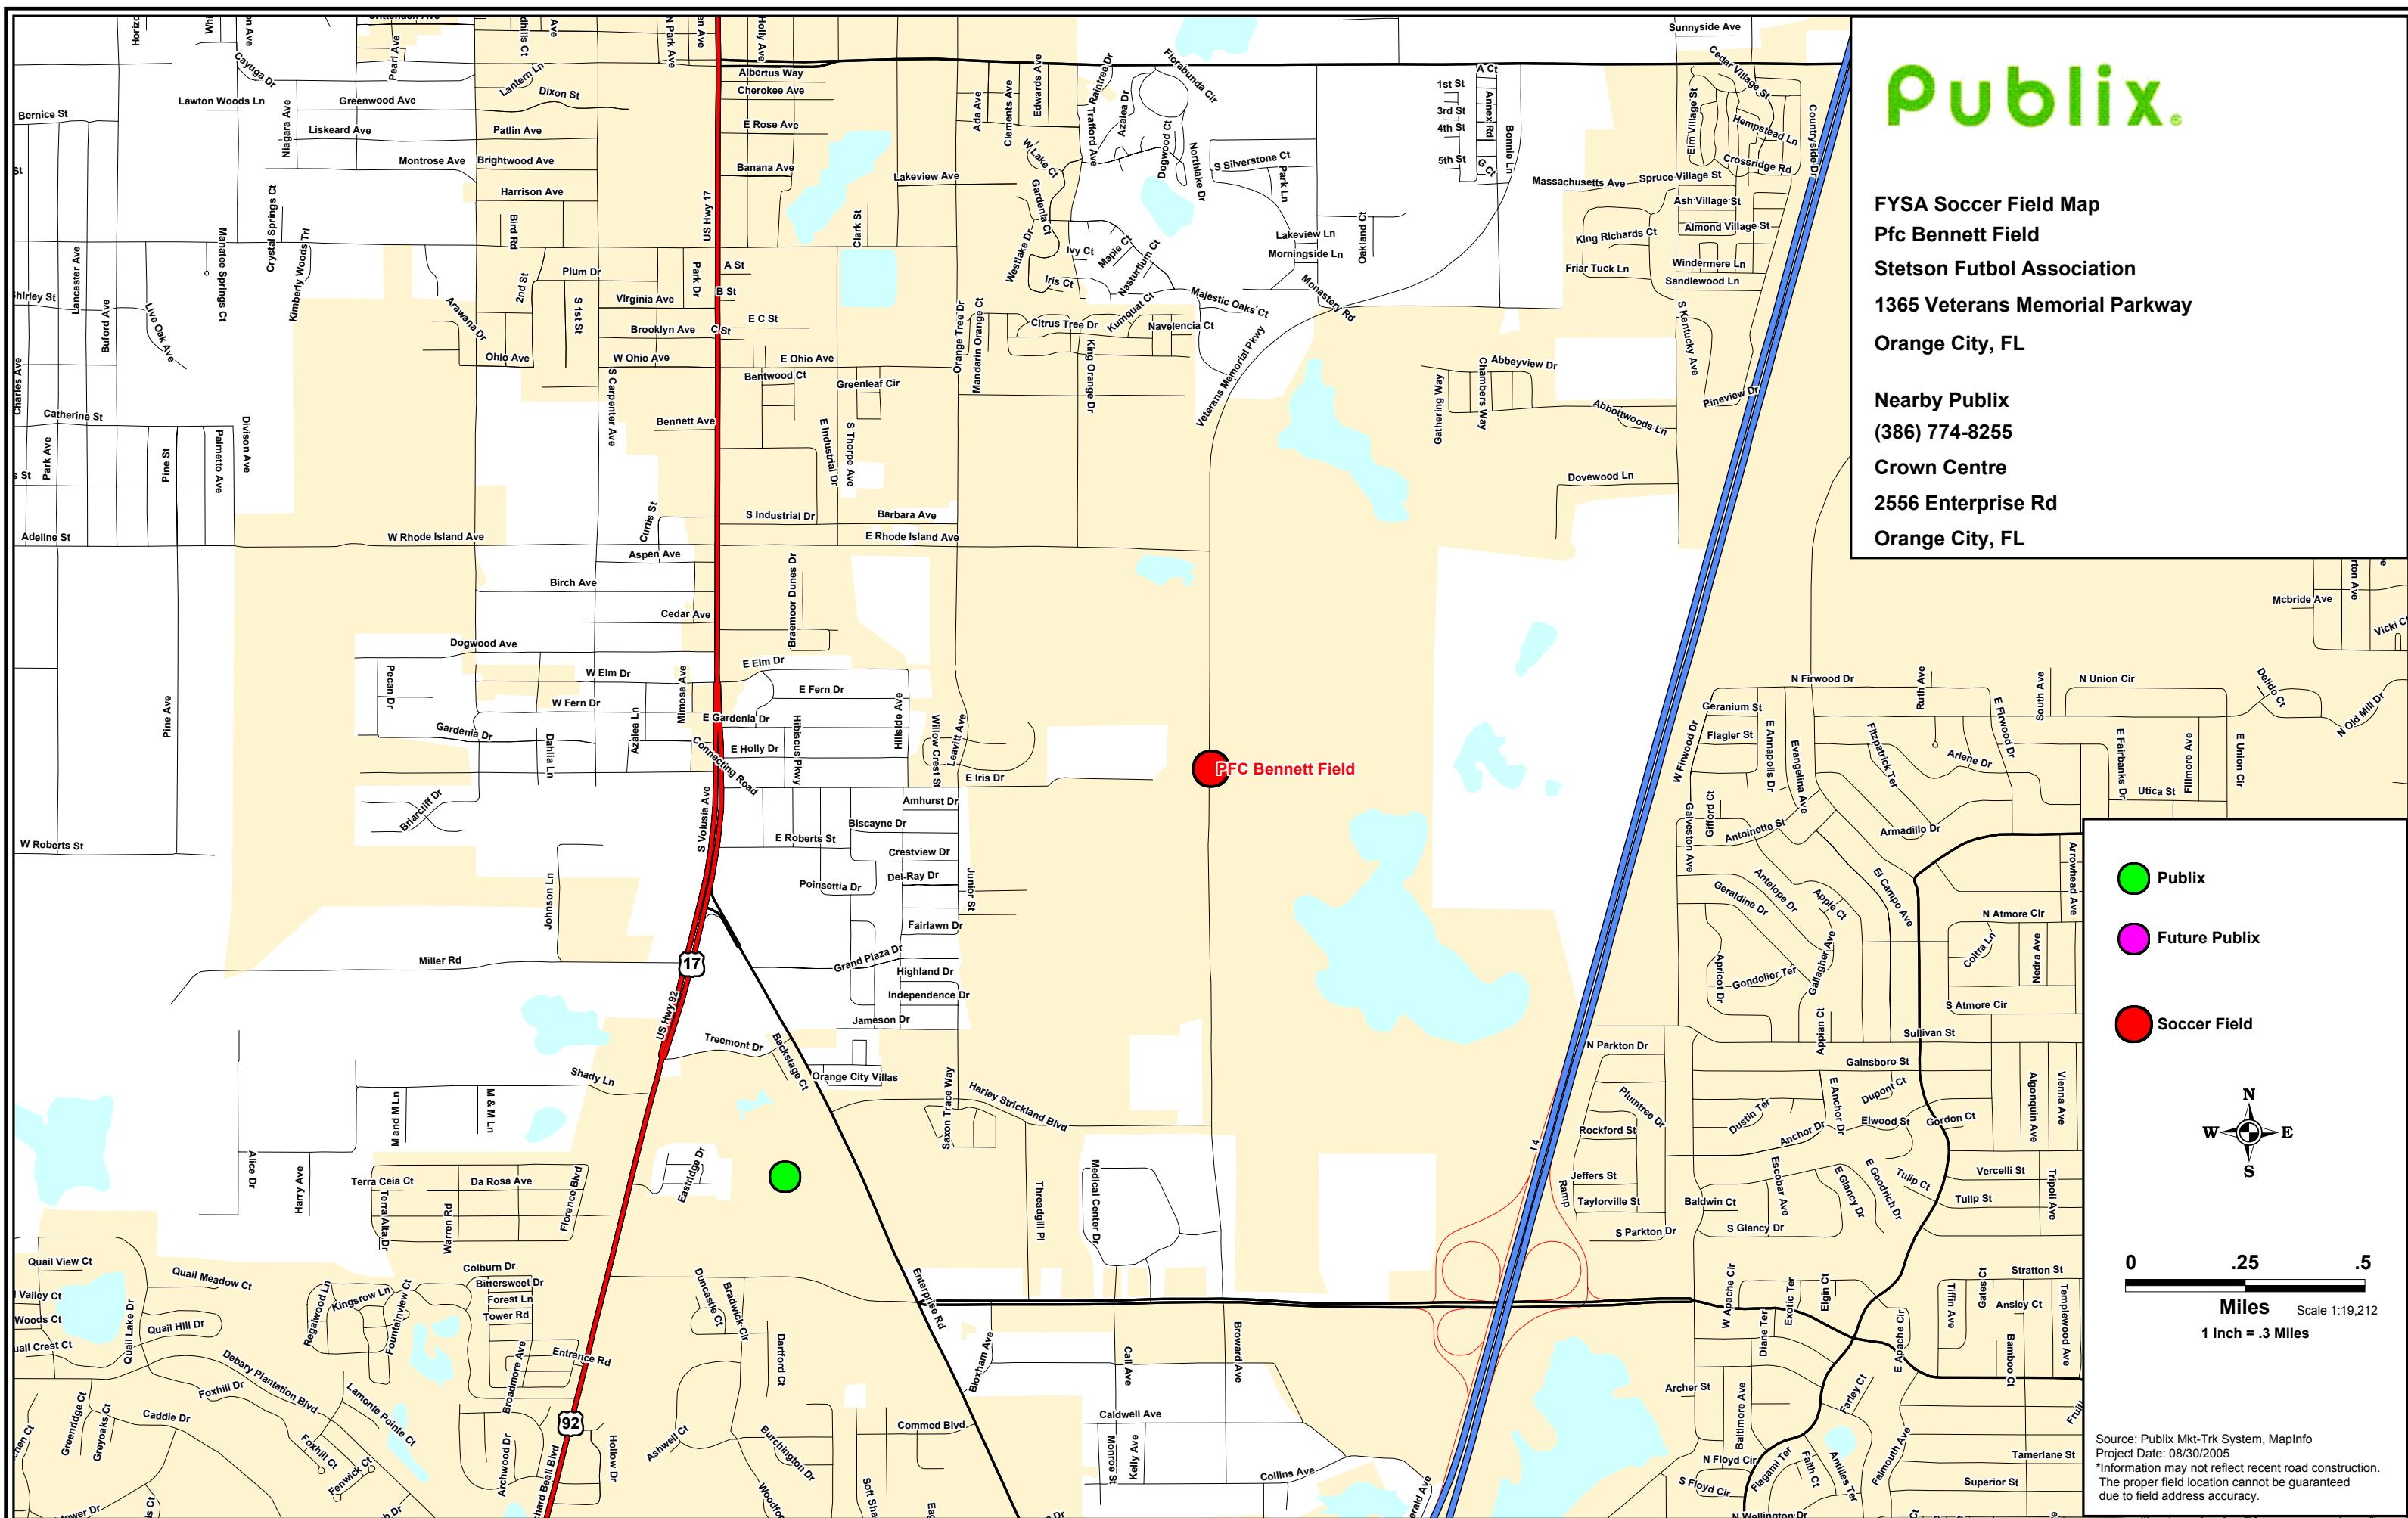

FYSA Soccer Field Map
Pfc Bennett Field
Stetson Futbol Association
1365 Veterans Memorial Parkway
Orange City, FL

Nearby Publix
(386) 774-8255
Crown Centre
2556 Enterprise Rd
Orange City, FL

- Publix
- Future Publix
- Soccer Field

Source: Publix Mkt-Trk System, MapInfo
 Project Date: 08/30/2005
 *Information may not reflect recent road construction.
 The proper field location cannot be guaranteed due to field address accuracy.