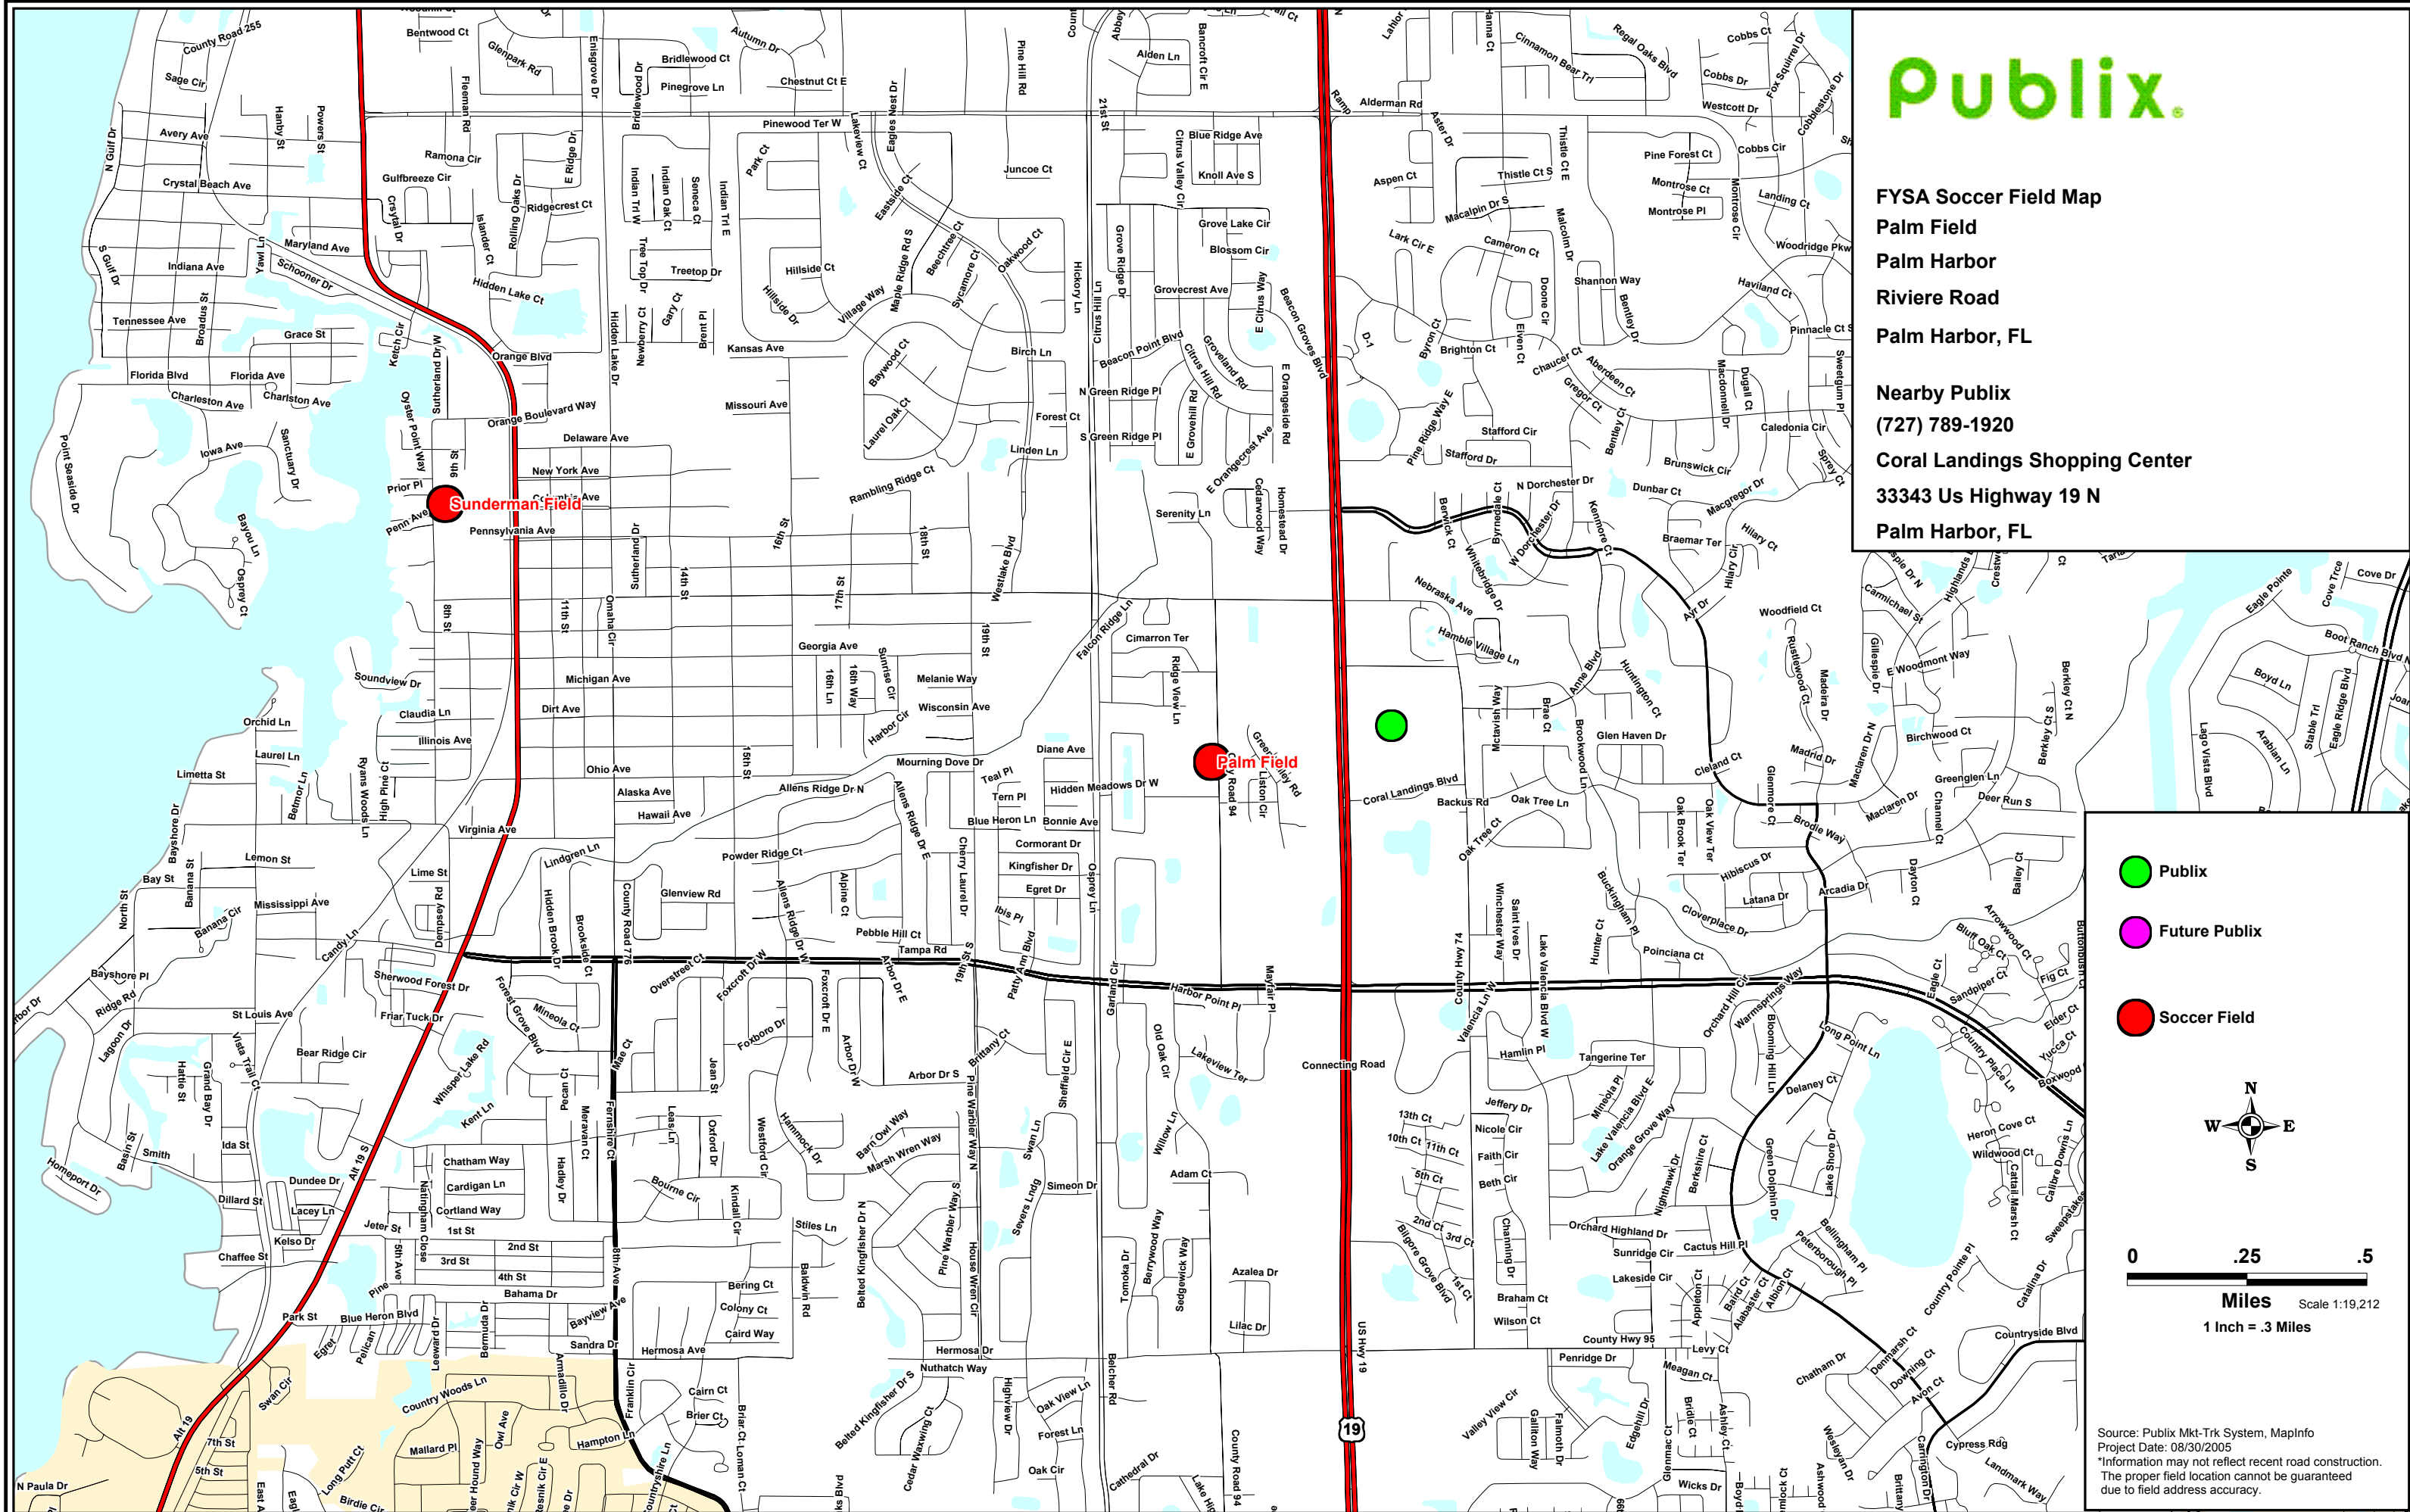

FYSA Soccer Field Map
Palm Field
Palm Harbor
Riviere Road
Palm Harbor, FL

Nearby Publix
(727) 789-1920
Coral Landings Shopping Center
33343 Us Highway 19 N
Palm Harbor, FL

-  Publix
-  Future Publix
-  Soccer Field

Source: Publix Mkt-Trk System, MapInfo
 Project Date: 08/30/2005
 *Information may not reflect recent road construction.
 The proper field location cannot be guaranteed
 due to field address accuracy.