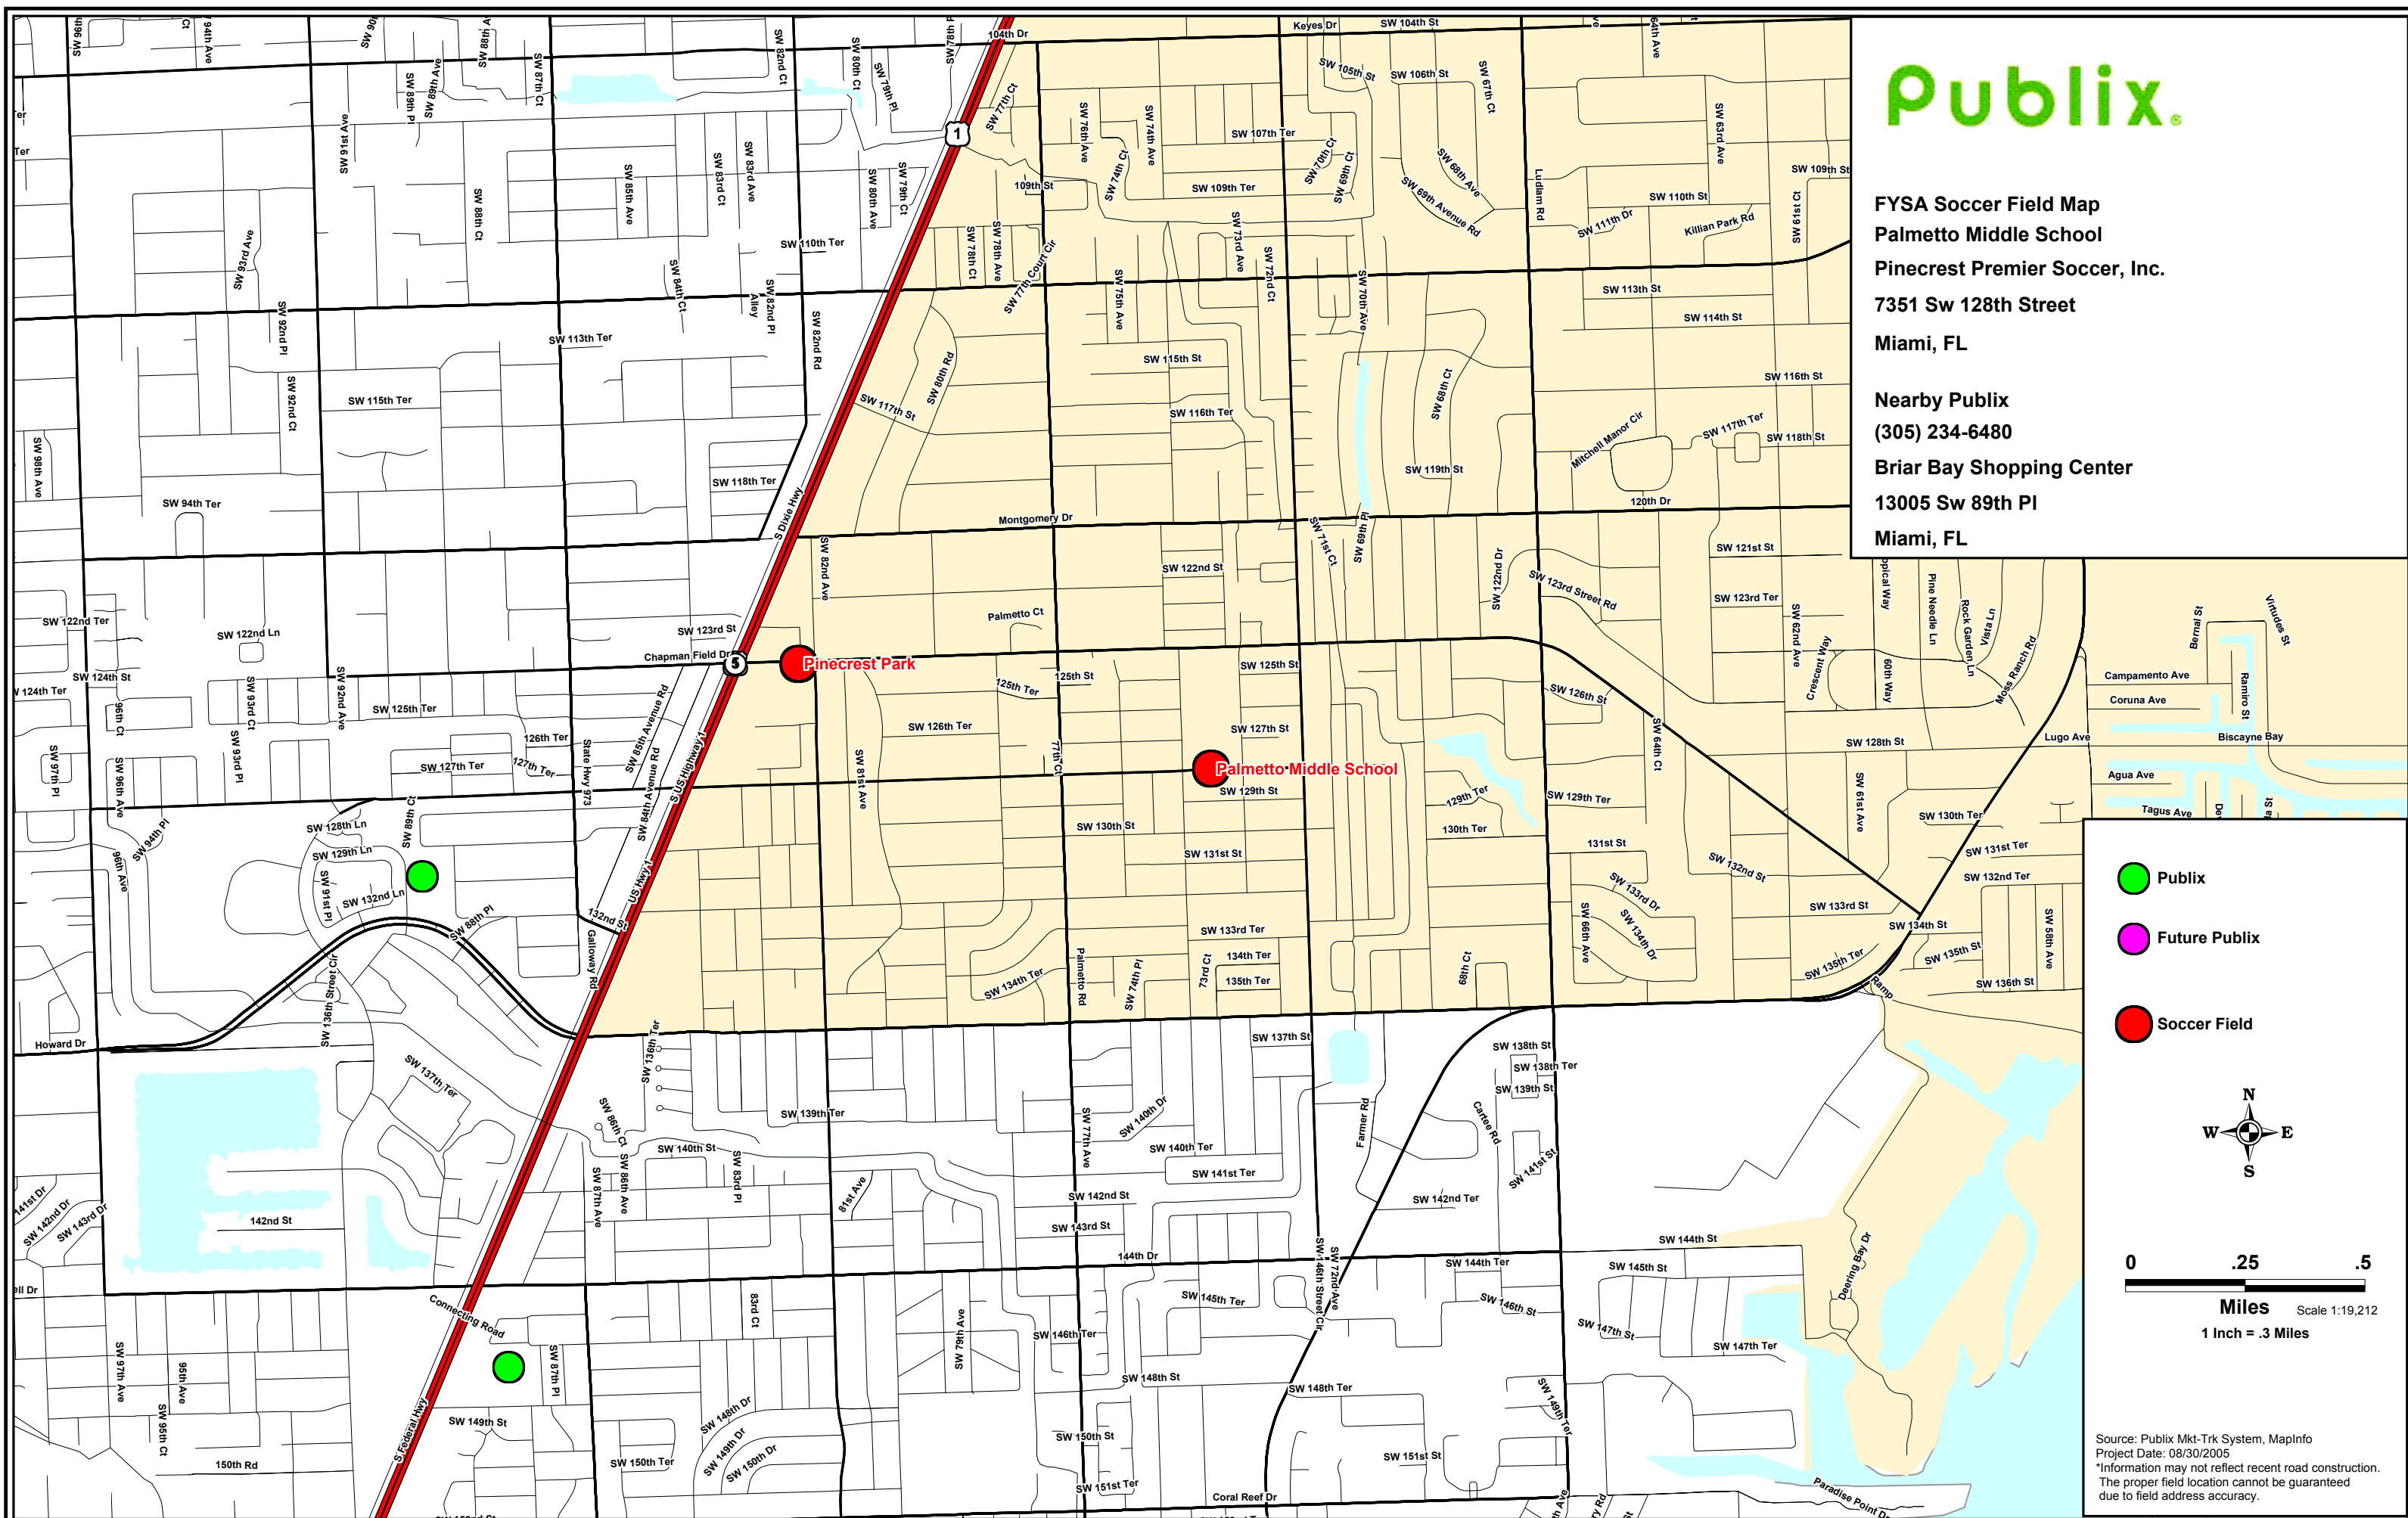

FYSA Soccer Field Map
Palmetto Middle School
Pinecrest Premier Soccer, Inc.
7351 Sw 128th Street
Miami, FL

Nearby Publix
(305) 234-6480
Briar Bay Shopping Center
13005 Sw 89th Pl
Miami, FL

- Publix
- Future Publix
- Soccer Field

Miles Scale 1:19,212
1 Inch = .3 Miles

Source: Publix Mkt-Trk System, MapInfo
Project Date: 08/30/2005
*Information may not reflect recent road construction.
The proper field location cannot be guaranteed
due to field address accuracy.