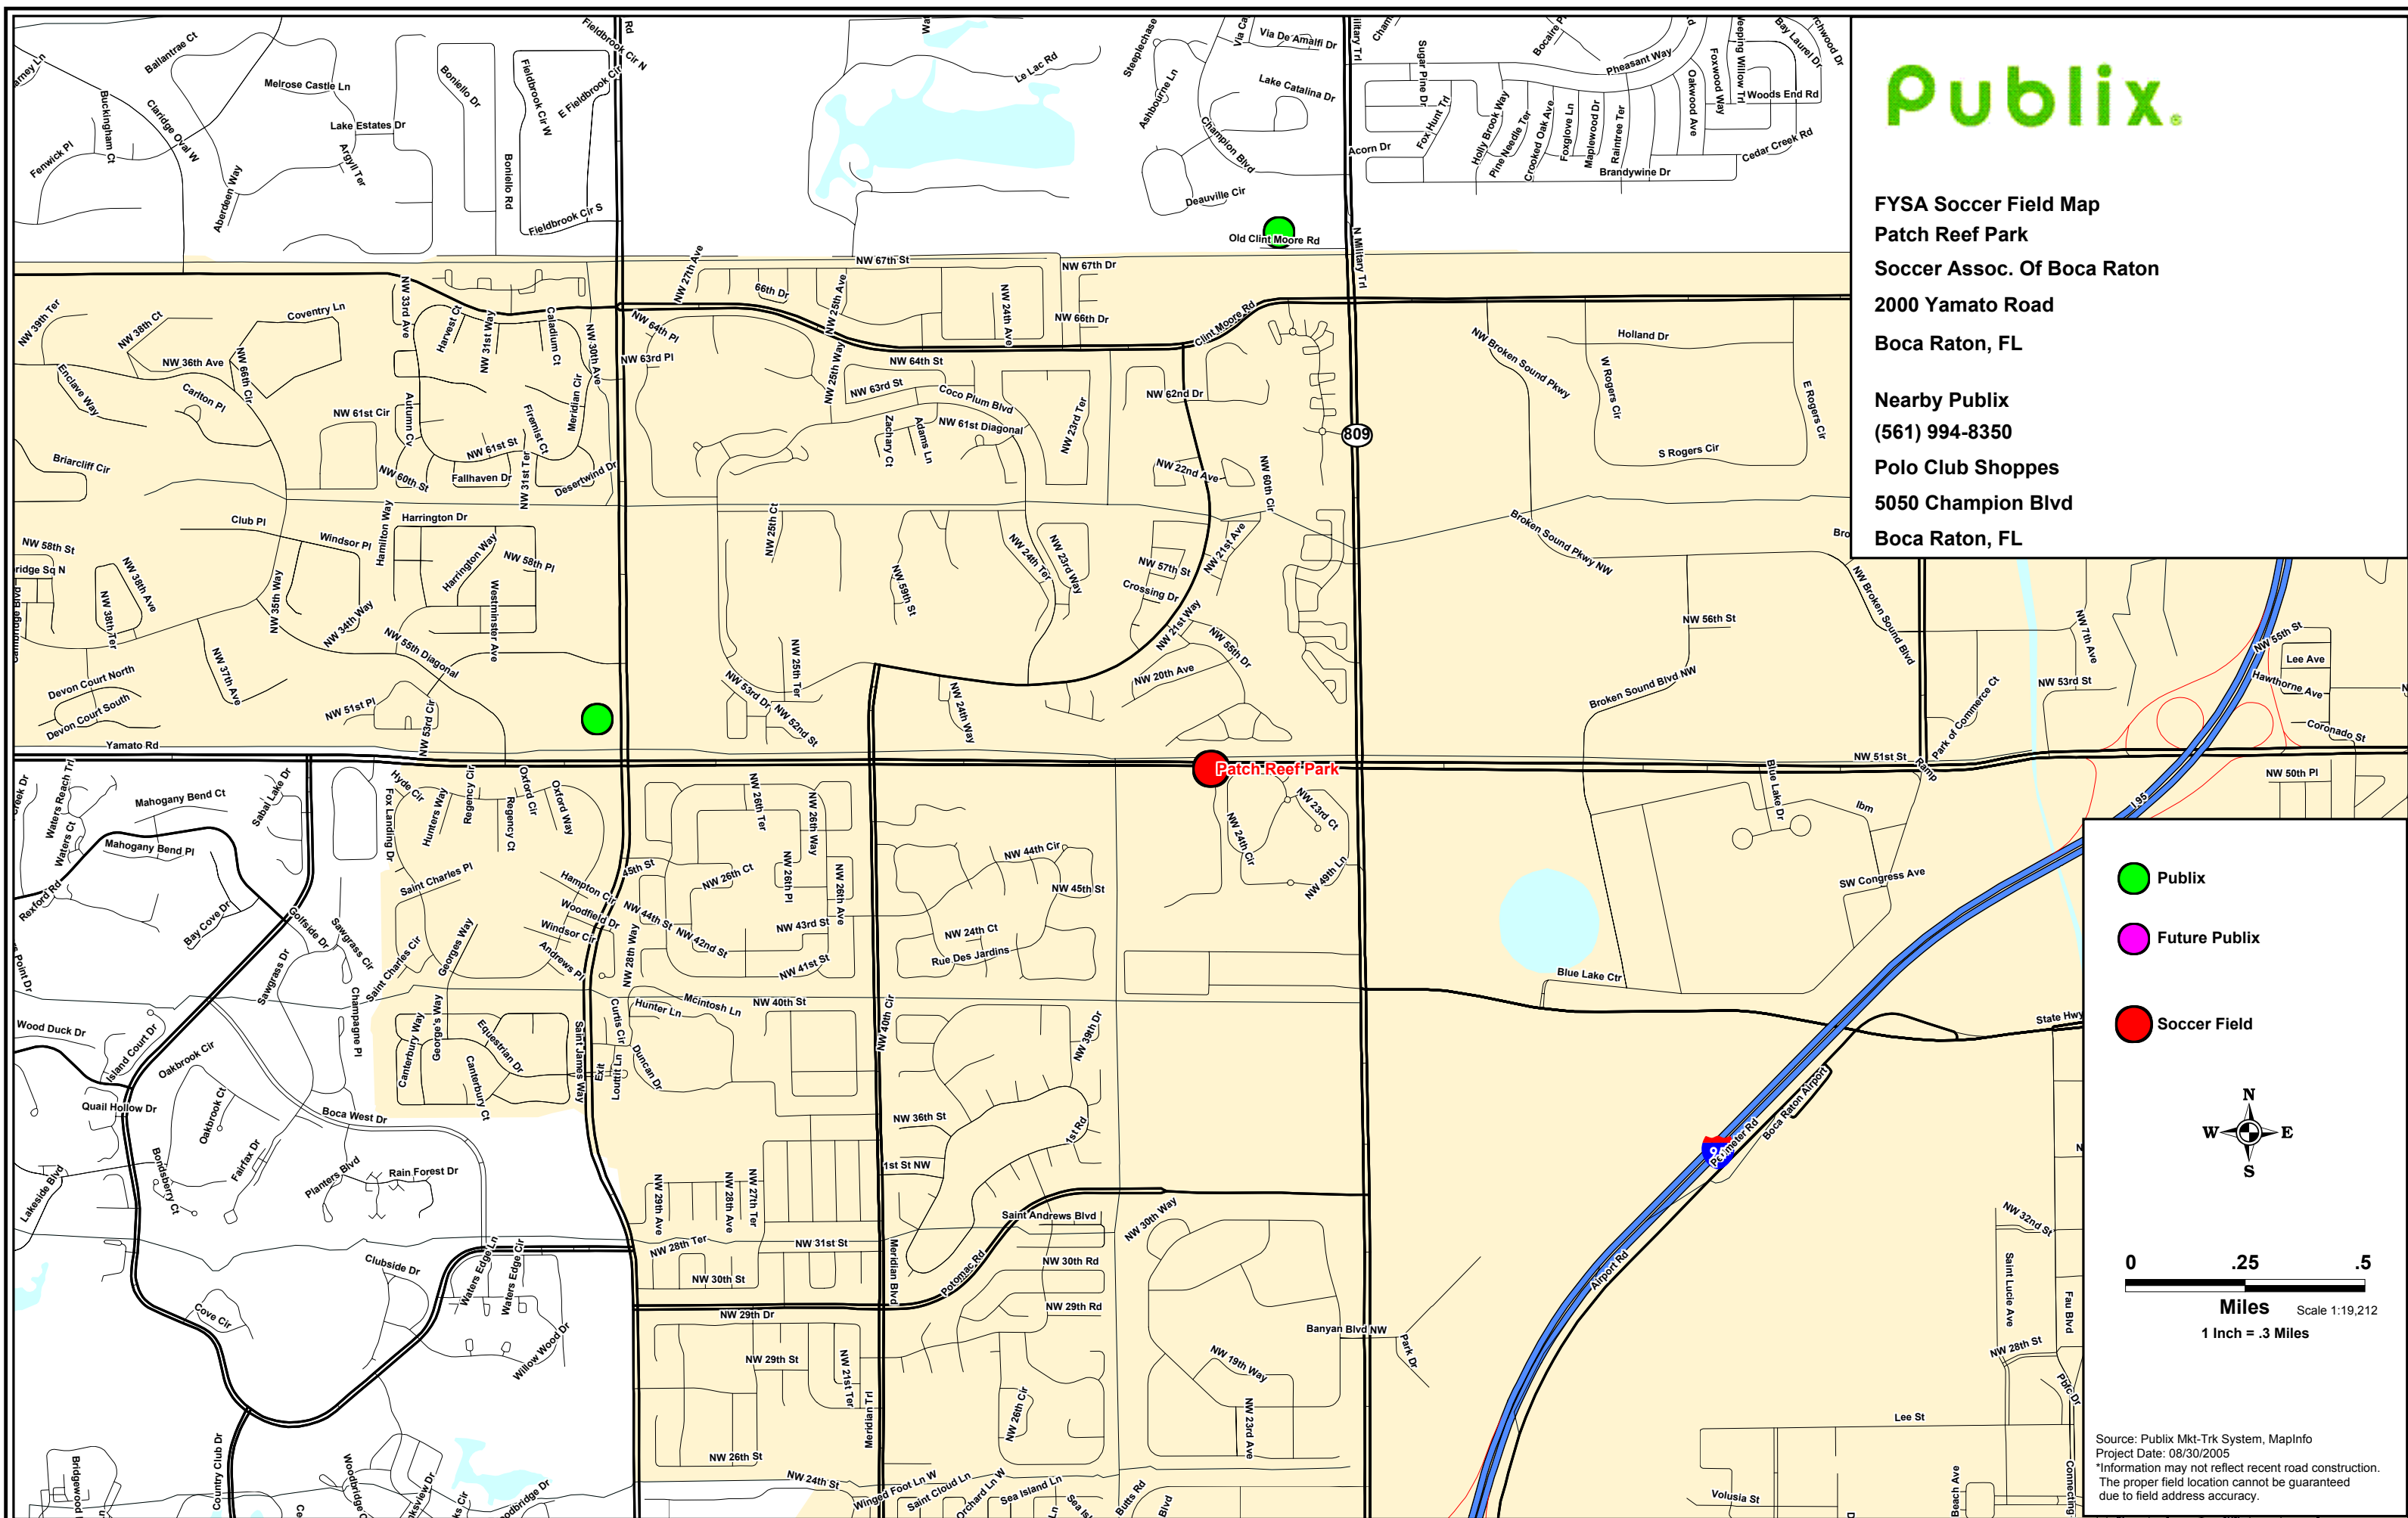

FYSA Soccer Field Map
Patch Reef Park
Soccer Assoc. Of Boca Raton
2000 Yamato Road
Boca Raton, FL

Nearby Publix
(561) 994-8350
Polo Club Shoppes
5050 Champion Blvd
Boca Raton, FL

-  Publix
-  Future Publix
-  Soccer Field

Miles Scale 1:19,212
1 Inch = .3 Miles

Source: Publix Mkt-Trk System, MapInfo
 Project Date: 08/30/2005
 *Information may not reflect recent road construction.
 The proper field location cannot be guaranteed due to field address accuracy.