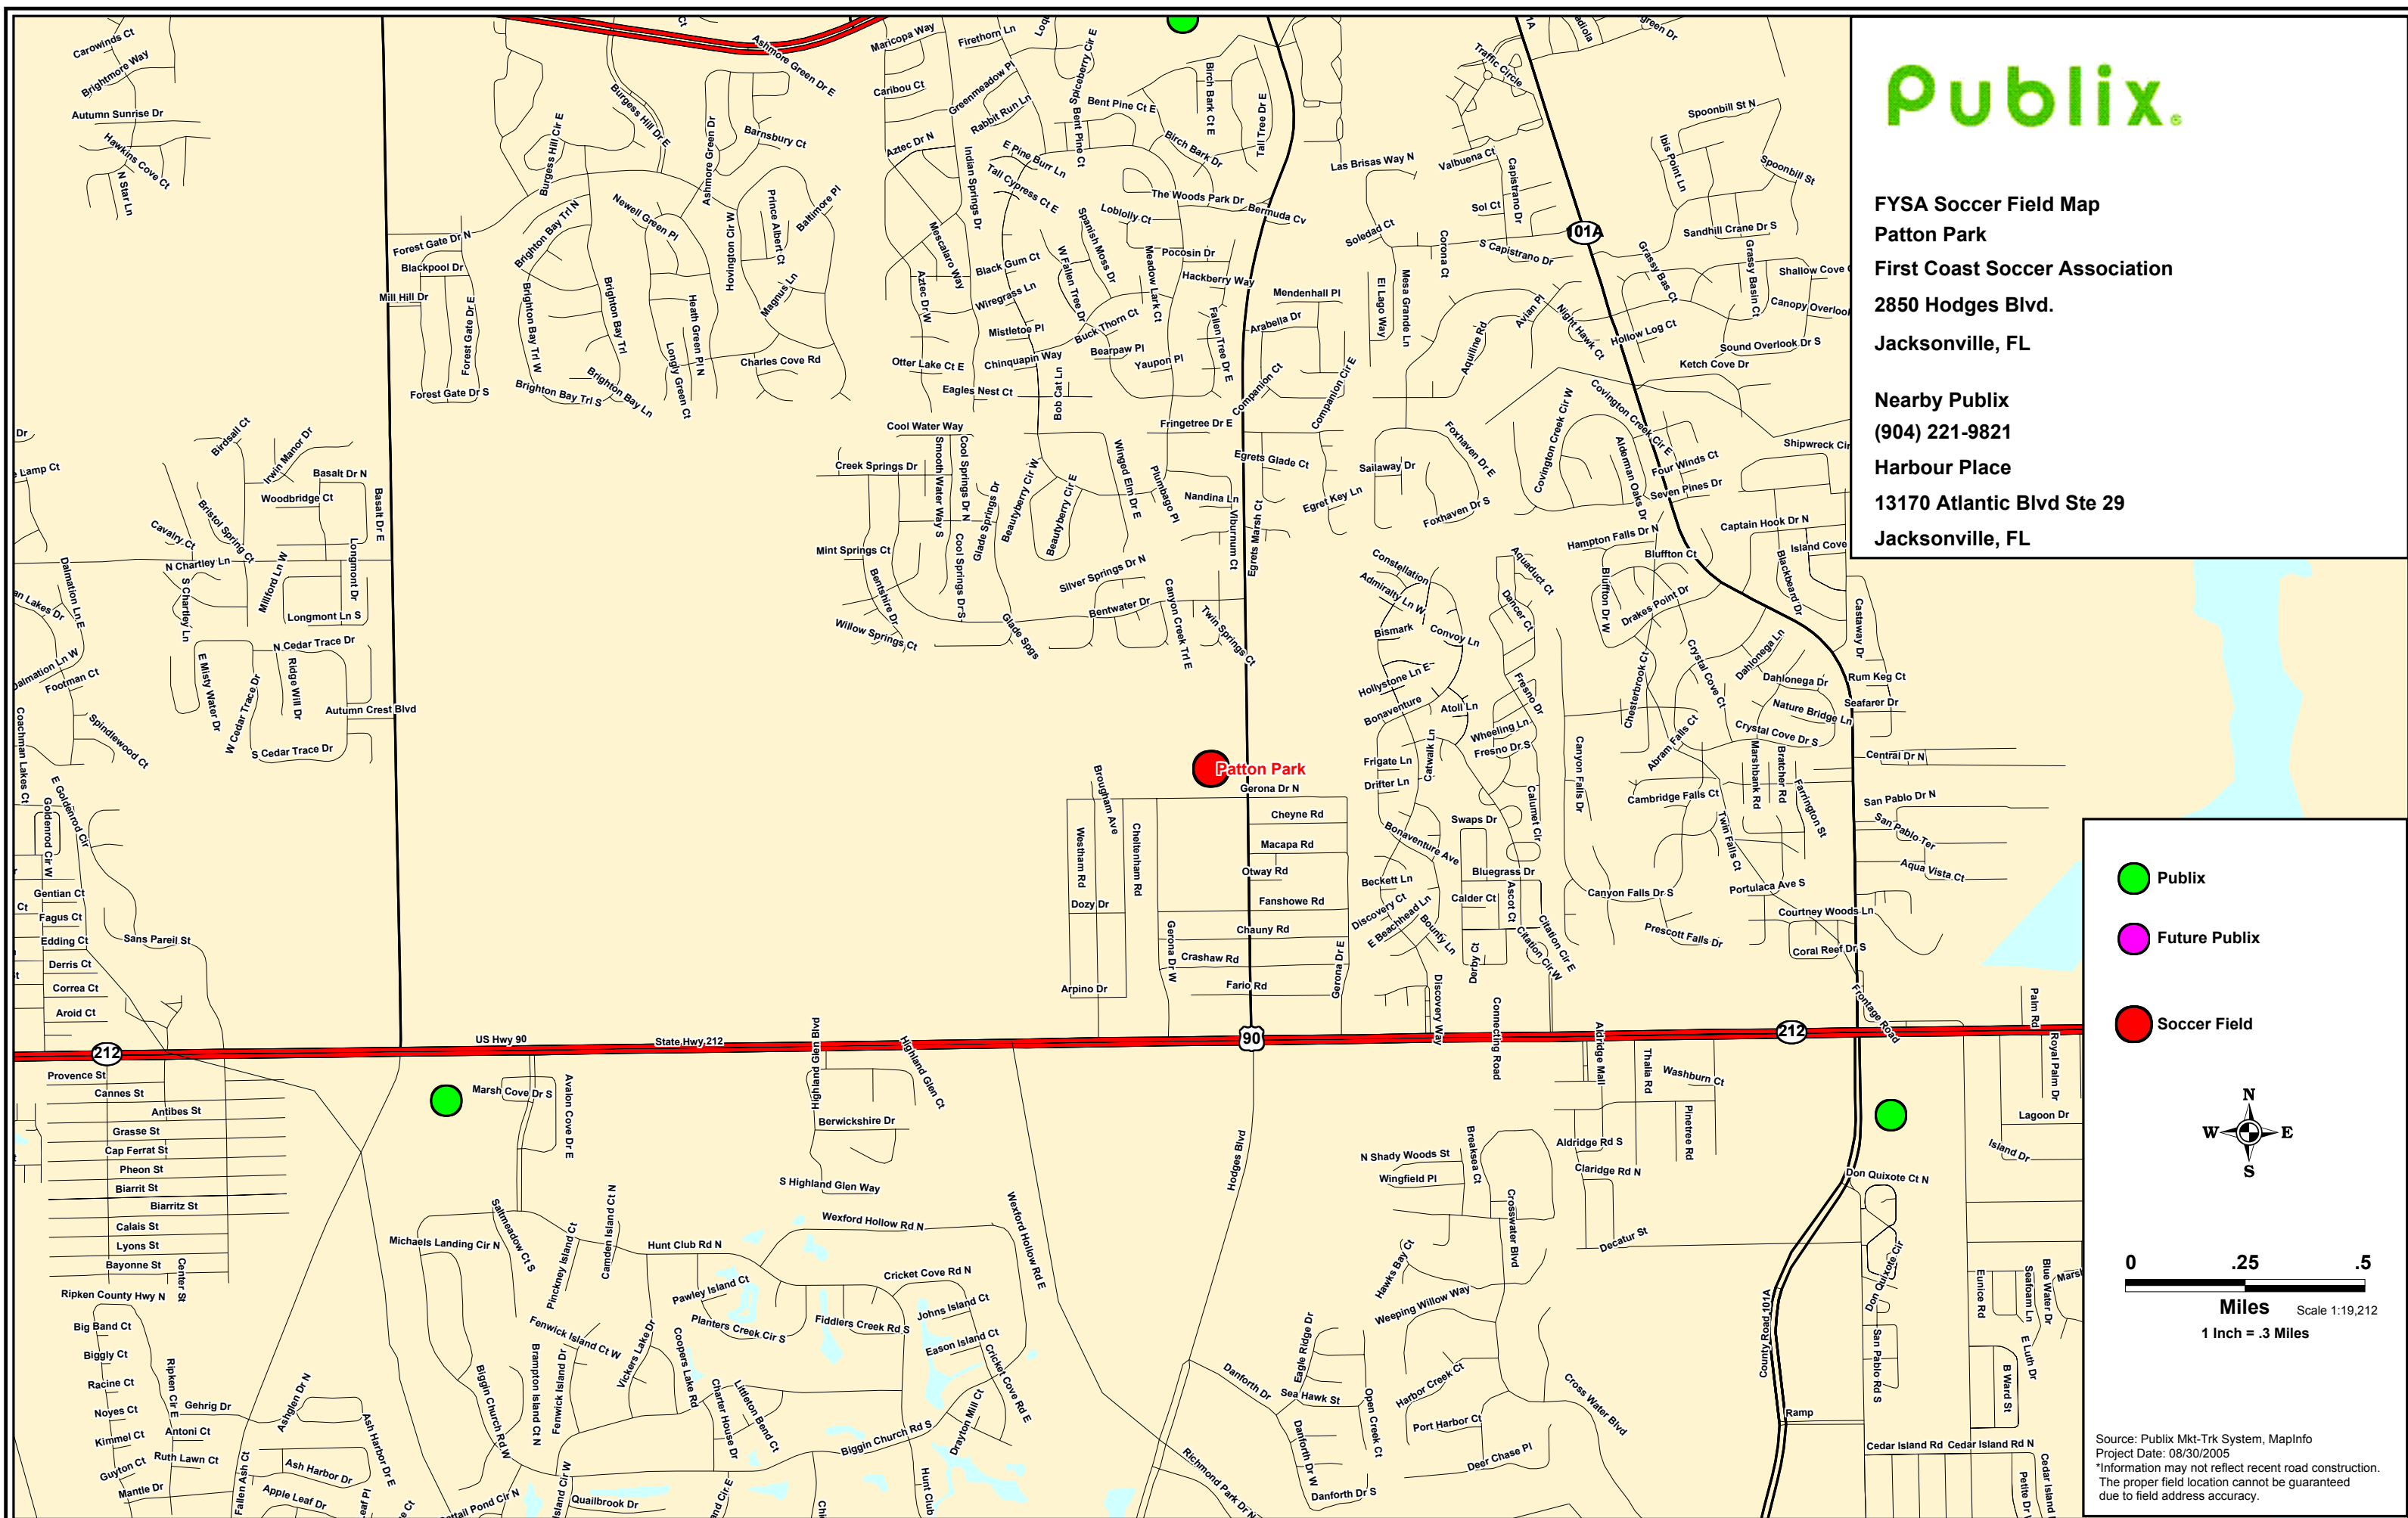

FYSA Soccer Field Map
Patton Park
First Coast Soccer Association
2850 Hodges Blvd.
Jacksonville, FL

Nearby Publix
(904) 221-9821
Harbour Place
13170 Atlantic Blvd Ste 29
Jacksonville, FL

-  Publix
-  Future Publix
-  Soccer Field

Source: Publix Mkt-Trk System, MapInfo
 Project Date: 08/30/2005
 *Information may not reflect recent road construction.
 The proper field location cannot be guaranteed
 due to field address accuracy.