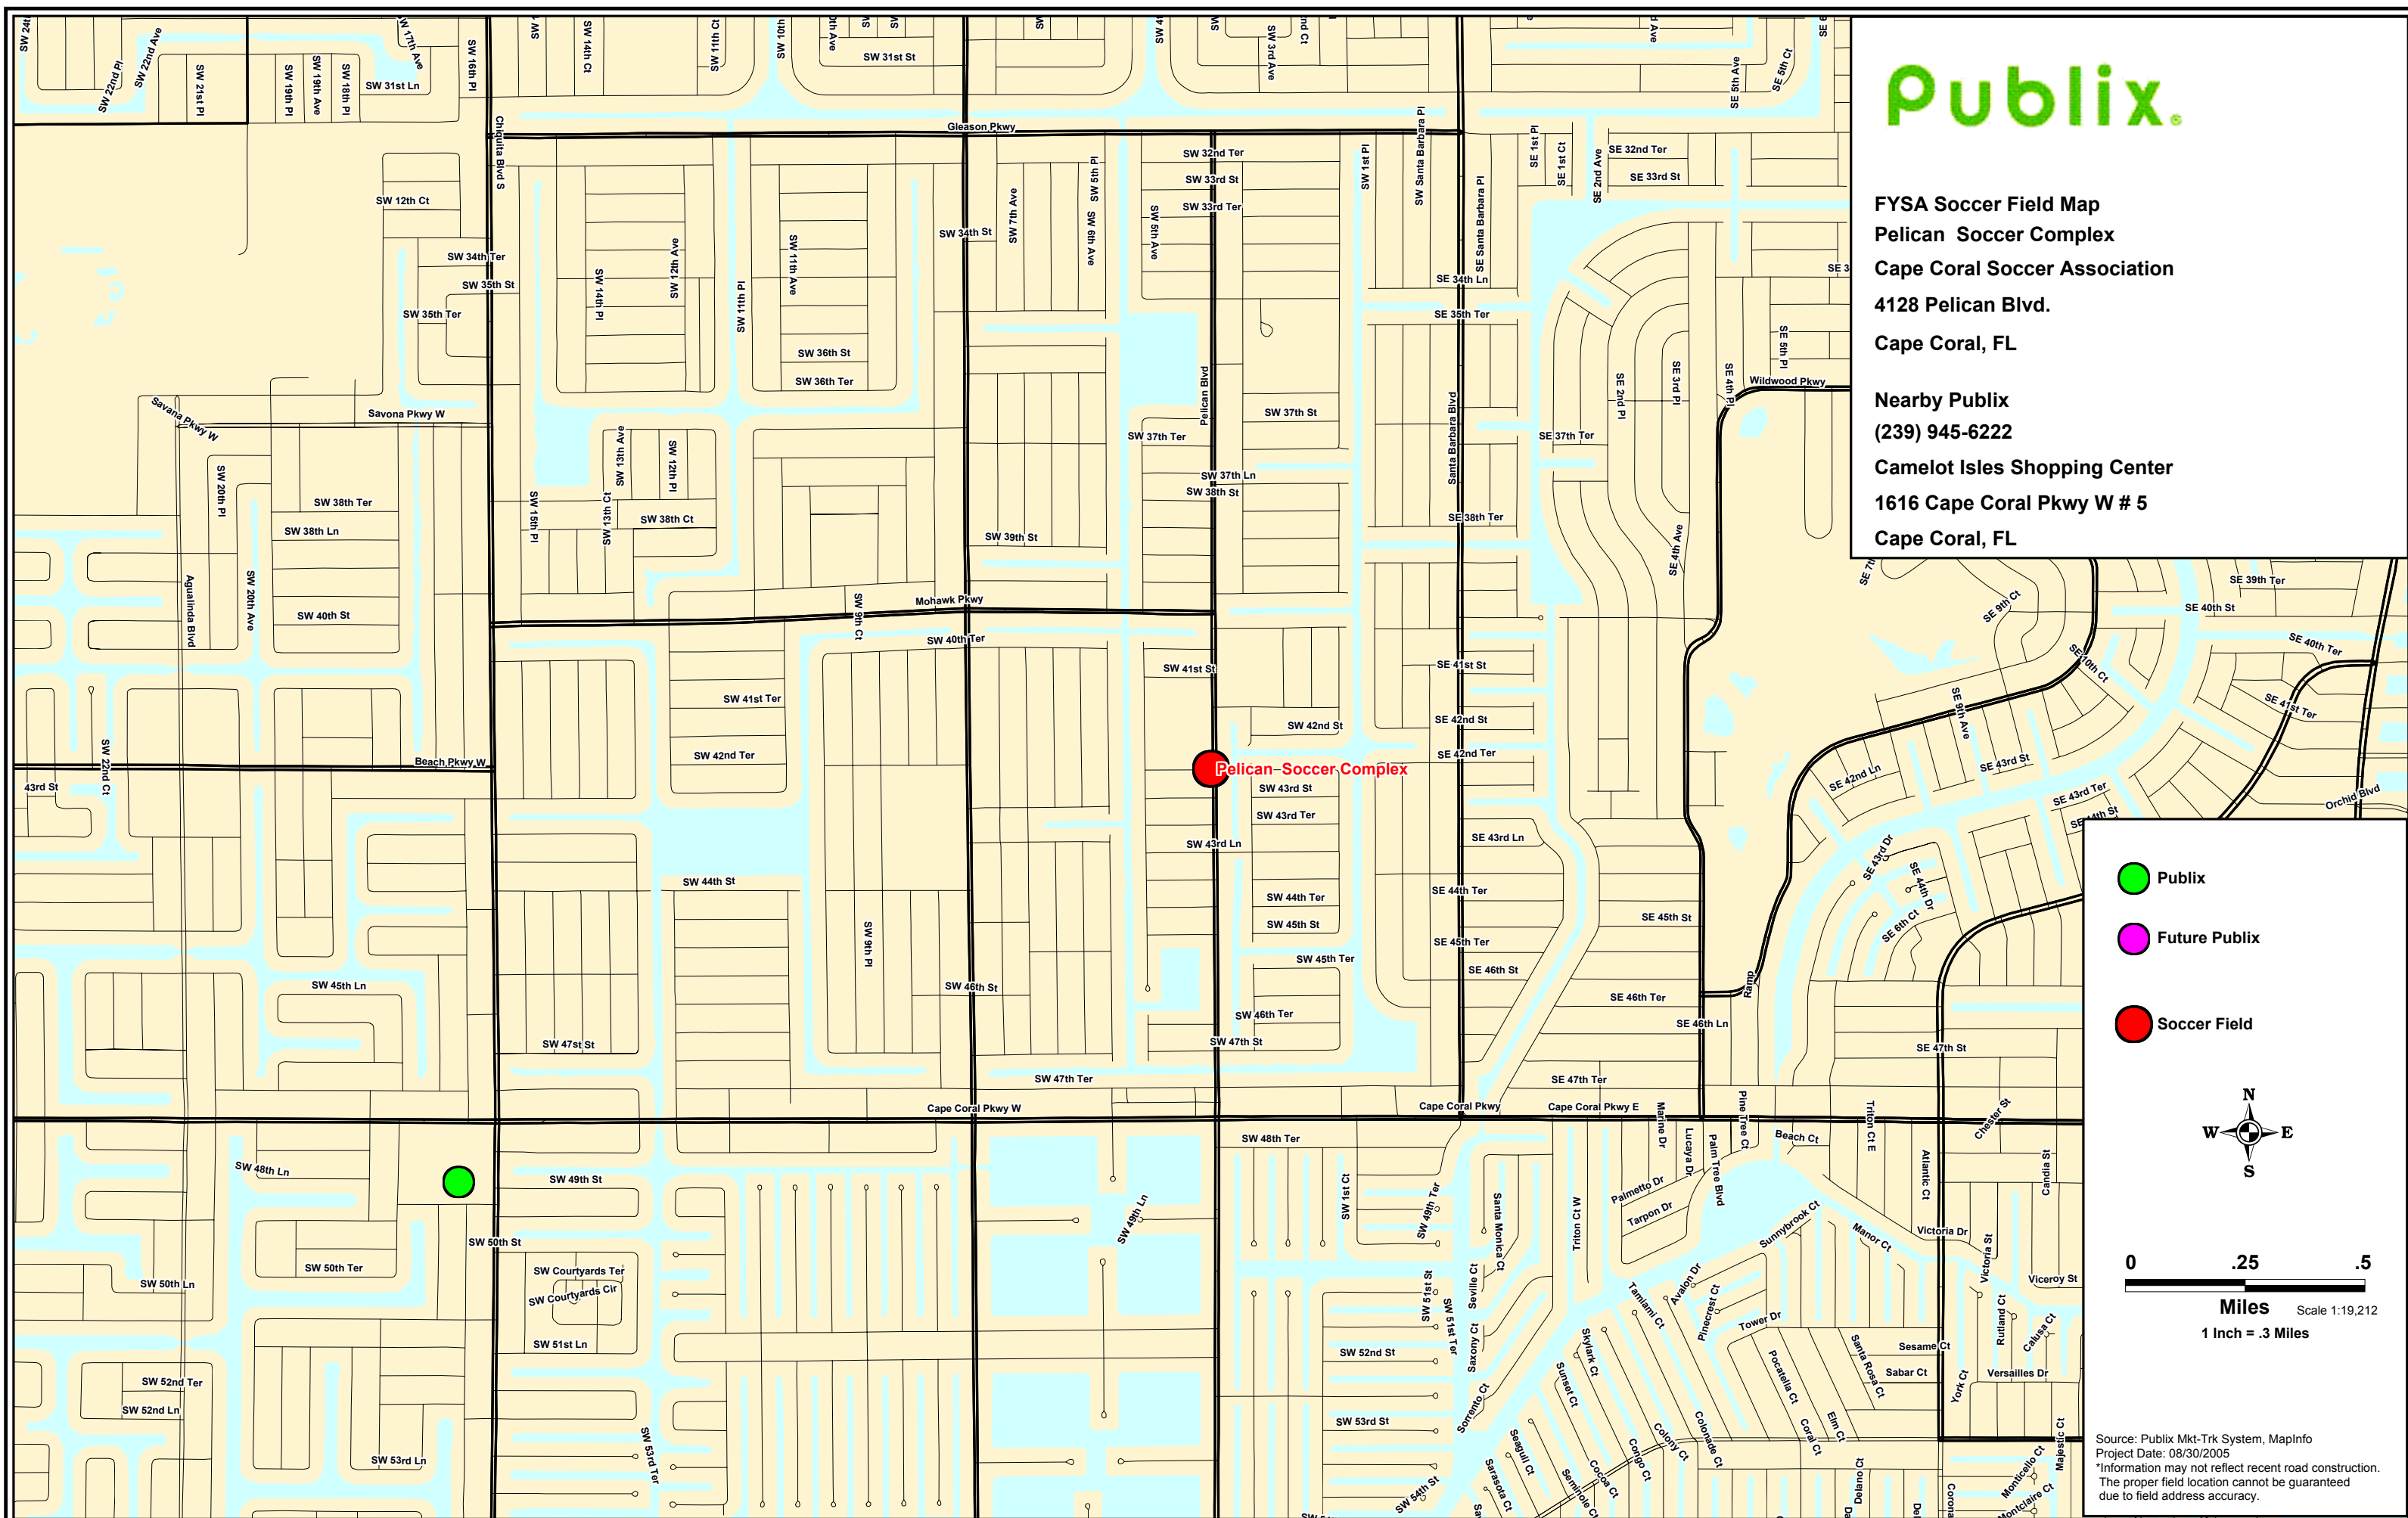

FYSA Soccer Field Map
Pelican Soccer Complex
Cape Coral Soccer Association
4128 Pelican Blvd.
Cape Coral, FL

Nearby Publix
(239) 945-6222
Camelot Isles Shopping Center
1616 Cape Coral Pkwy W # 5
Cape Coral, FL

- Publix
- Future Publix
- Soccer Field

Source: Publix Mkt-Trk System, MapInfo
Project Date: 08/30/2005
*Information may not reflect recent road construction.
The proper field location cannot be guaranteed
due to field address accuracy.