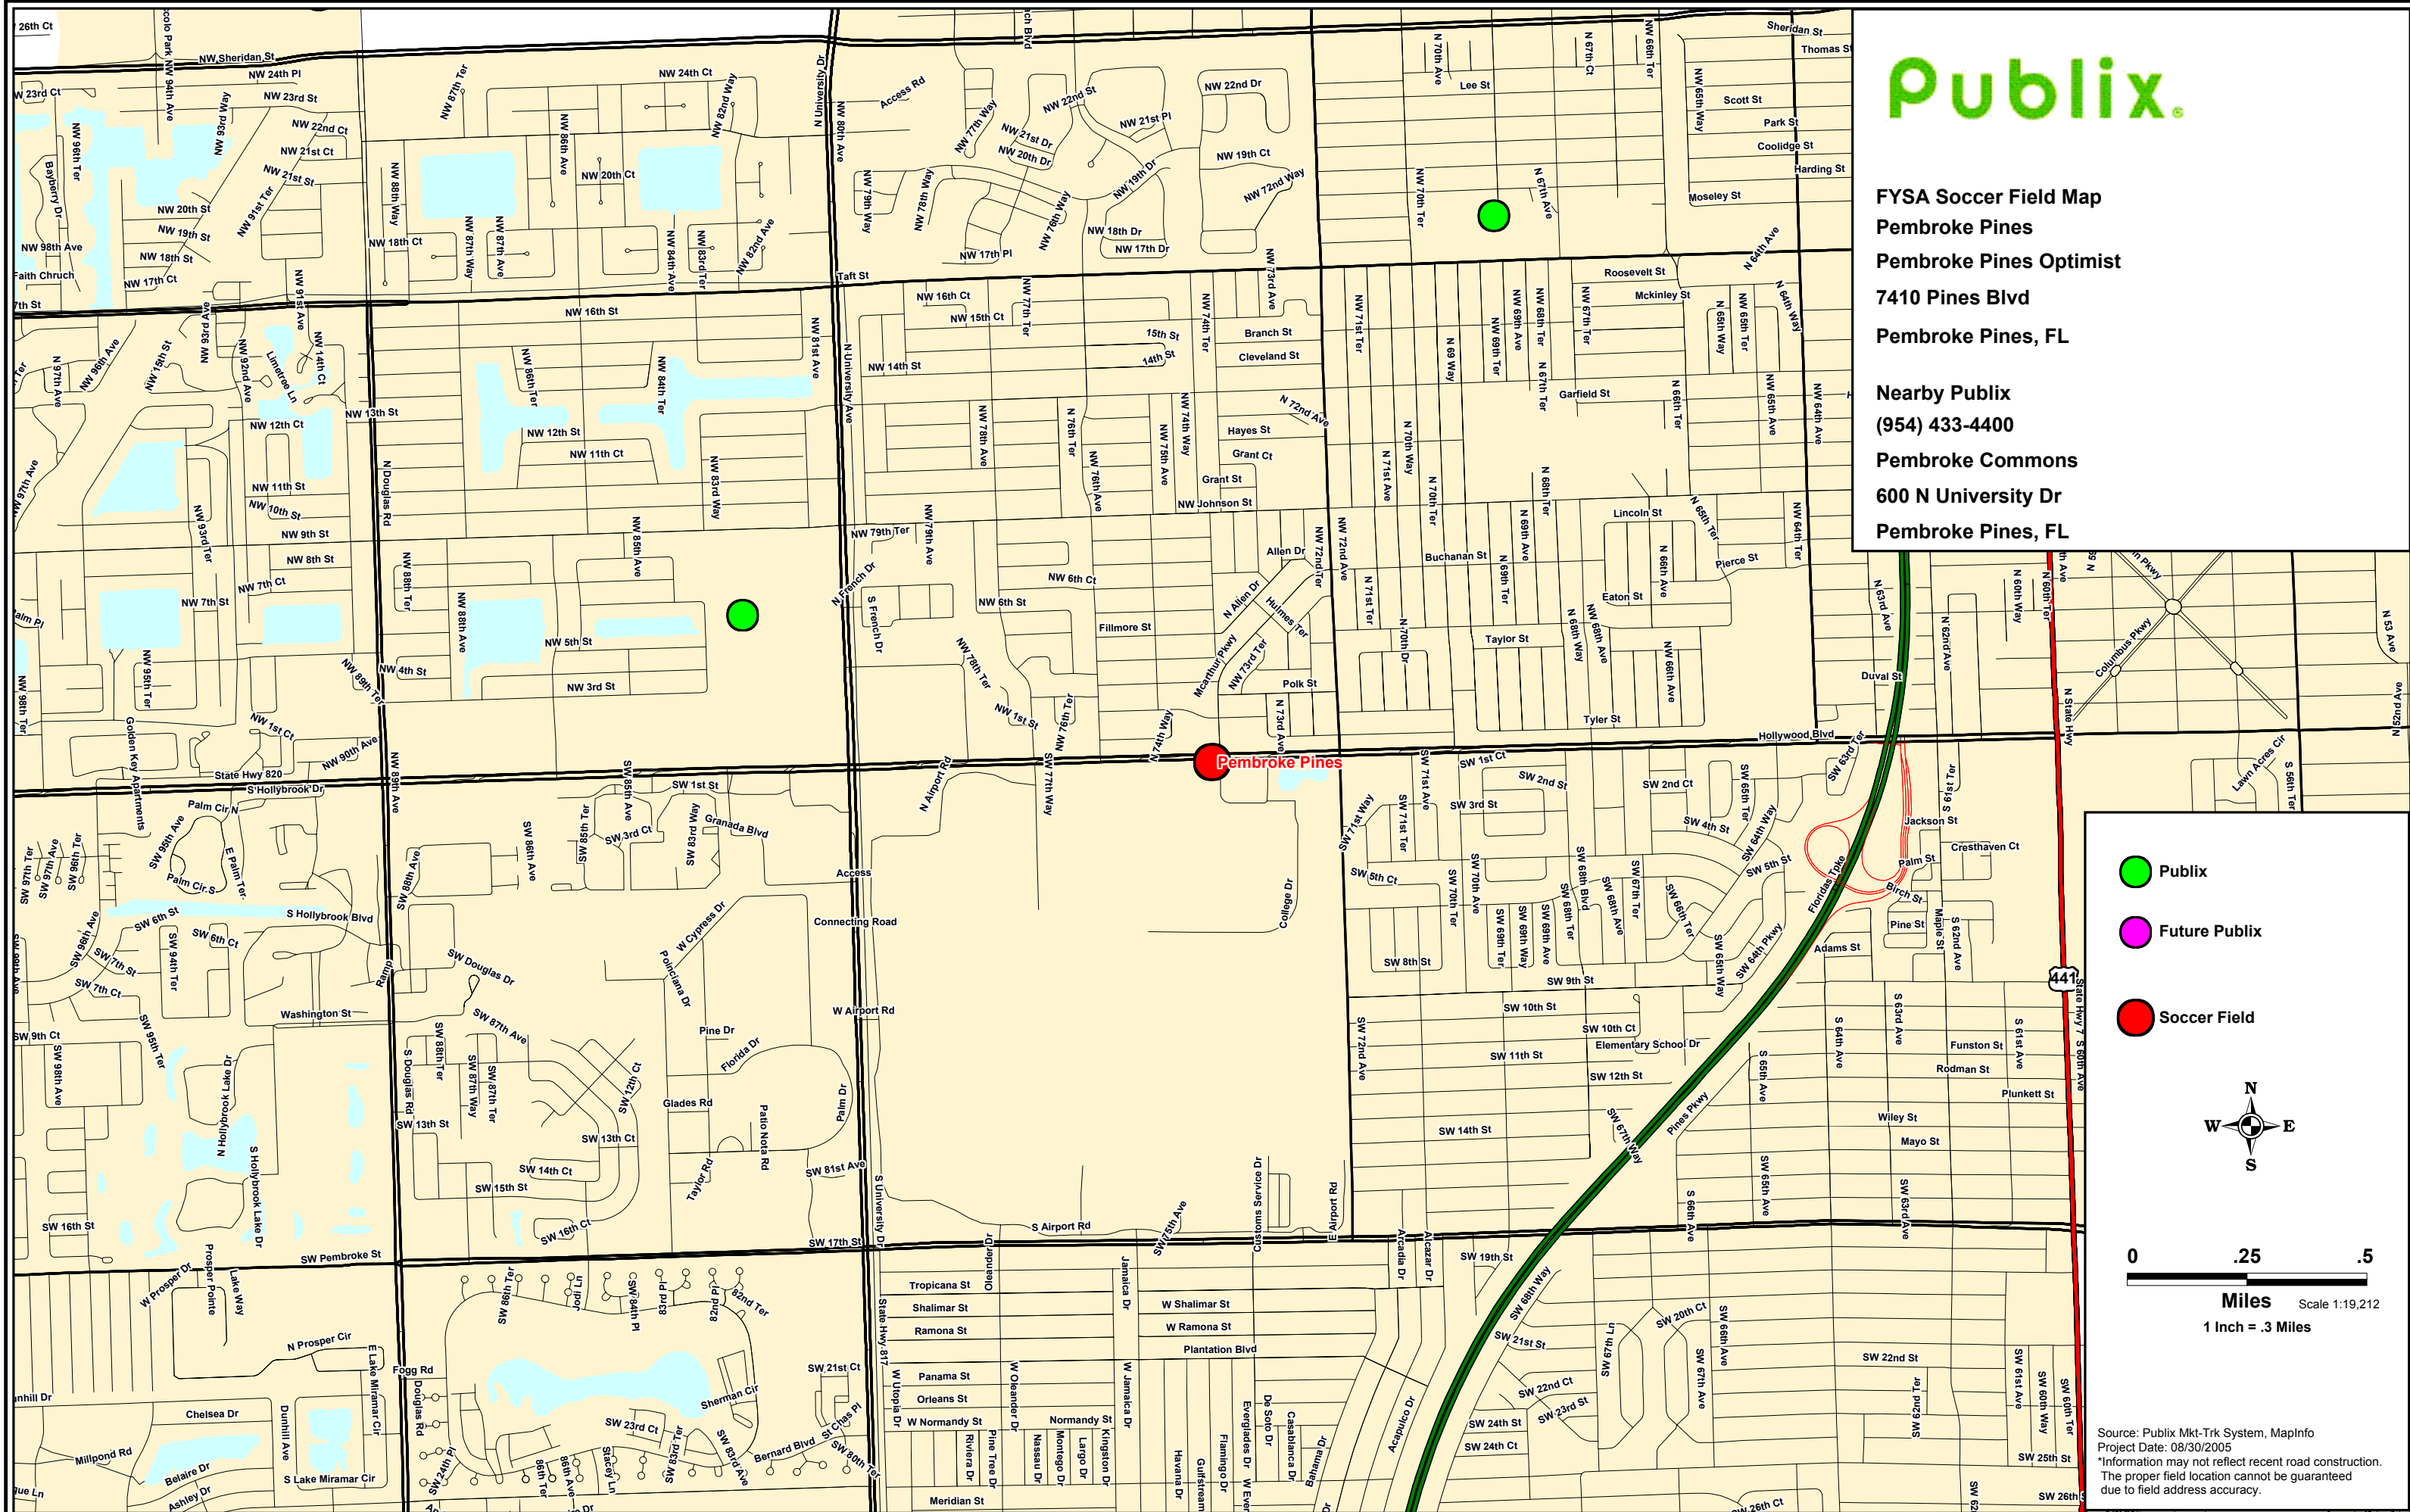

FYSA Soccer Field Map
Pembroke Pines
Pembroke Pines Optimist
7410 Pines Blvd
Pembroke Pines, FL

Nearby Publix
(954) 433-4400
Pembroke Commons
600 N University Dr
Pembroke Pines, FL

- Publix
- Future Publix
- Soccer Field

Source: Publix Mkt-Trk System, MapInfo
Project Date: 08/30/2005
*Information may not reflect recent road construction.
The proper field location cannot be guaranteed
due to field address accuracy.