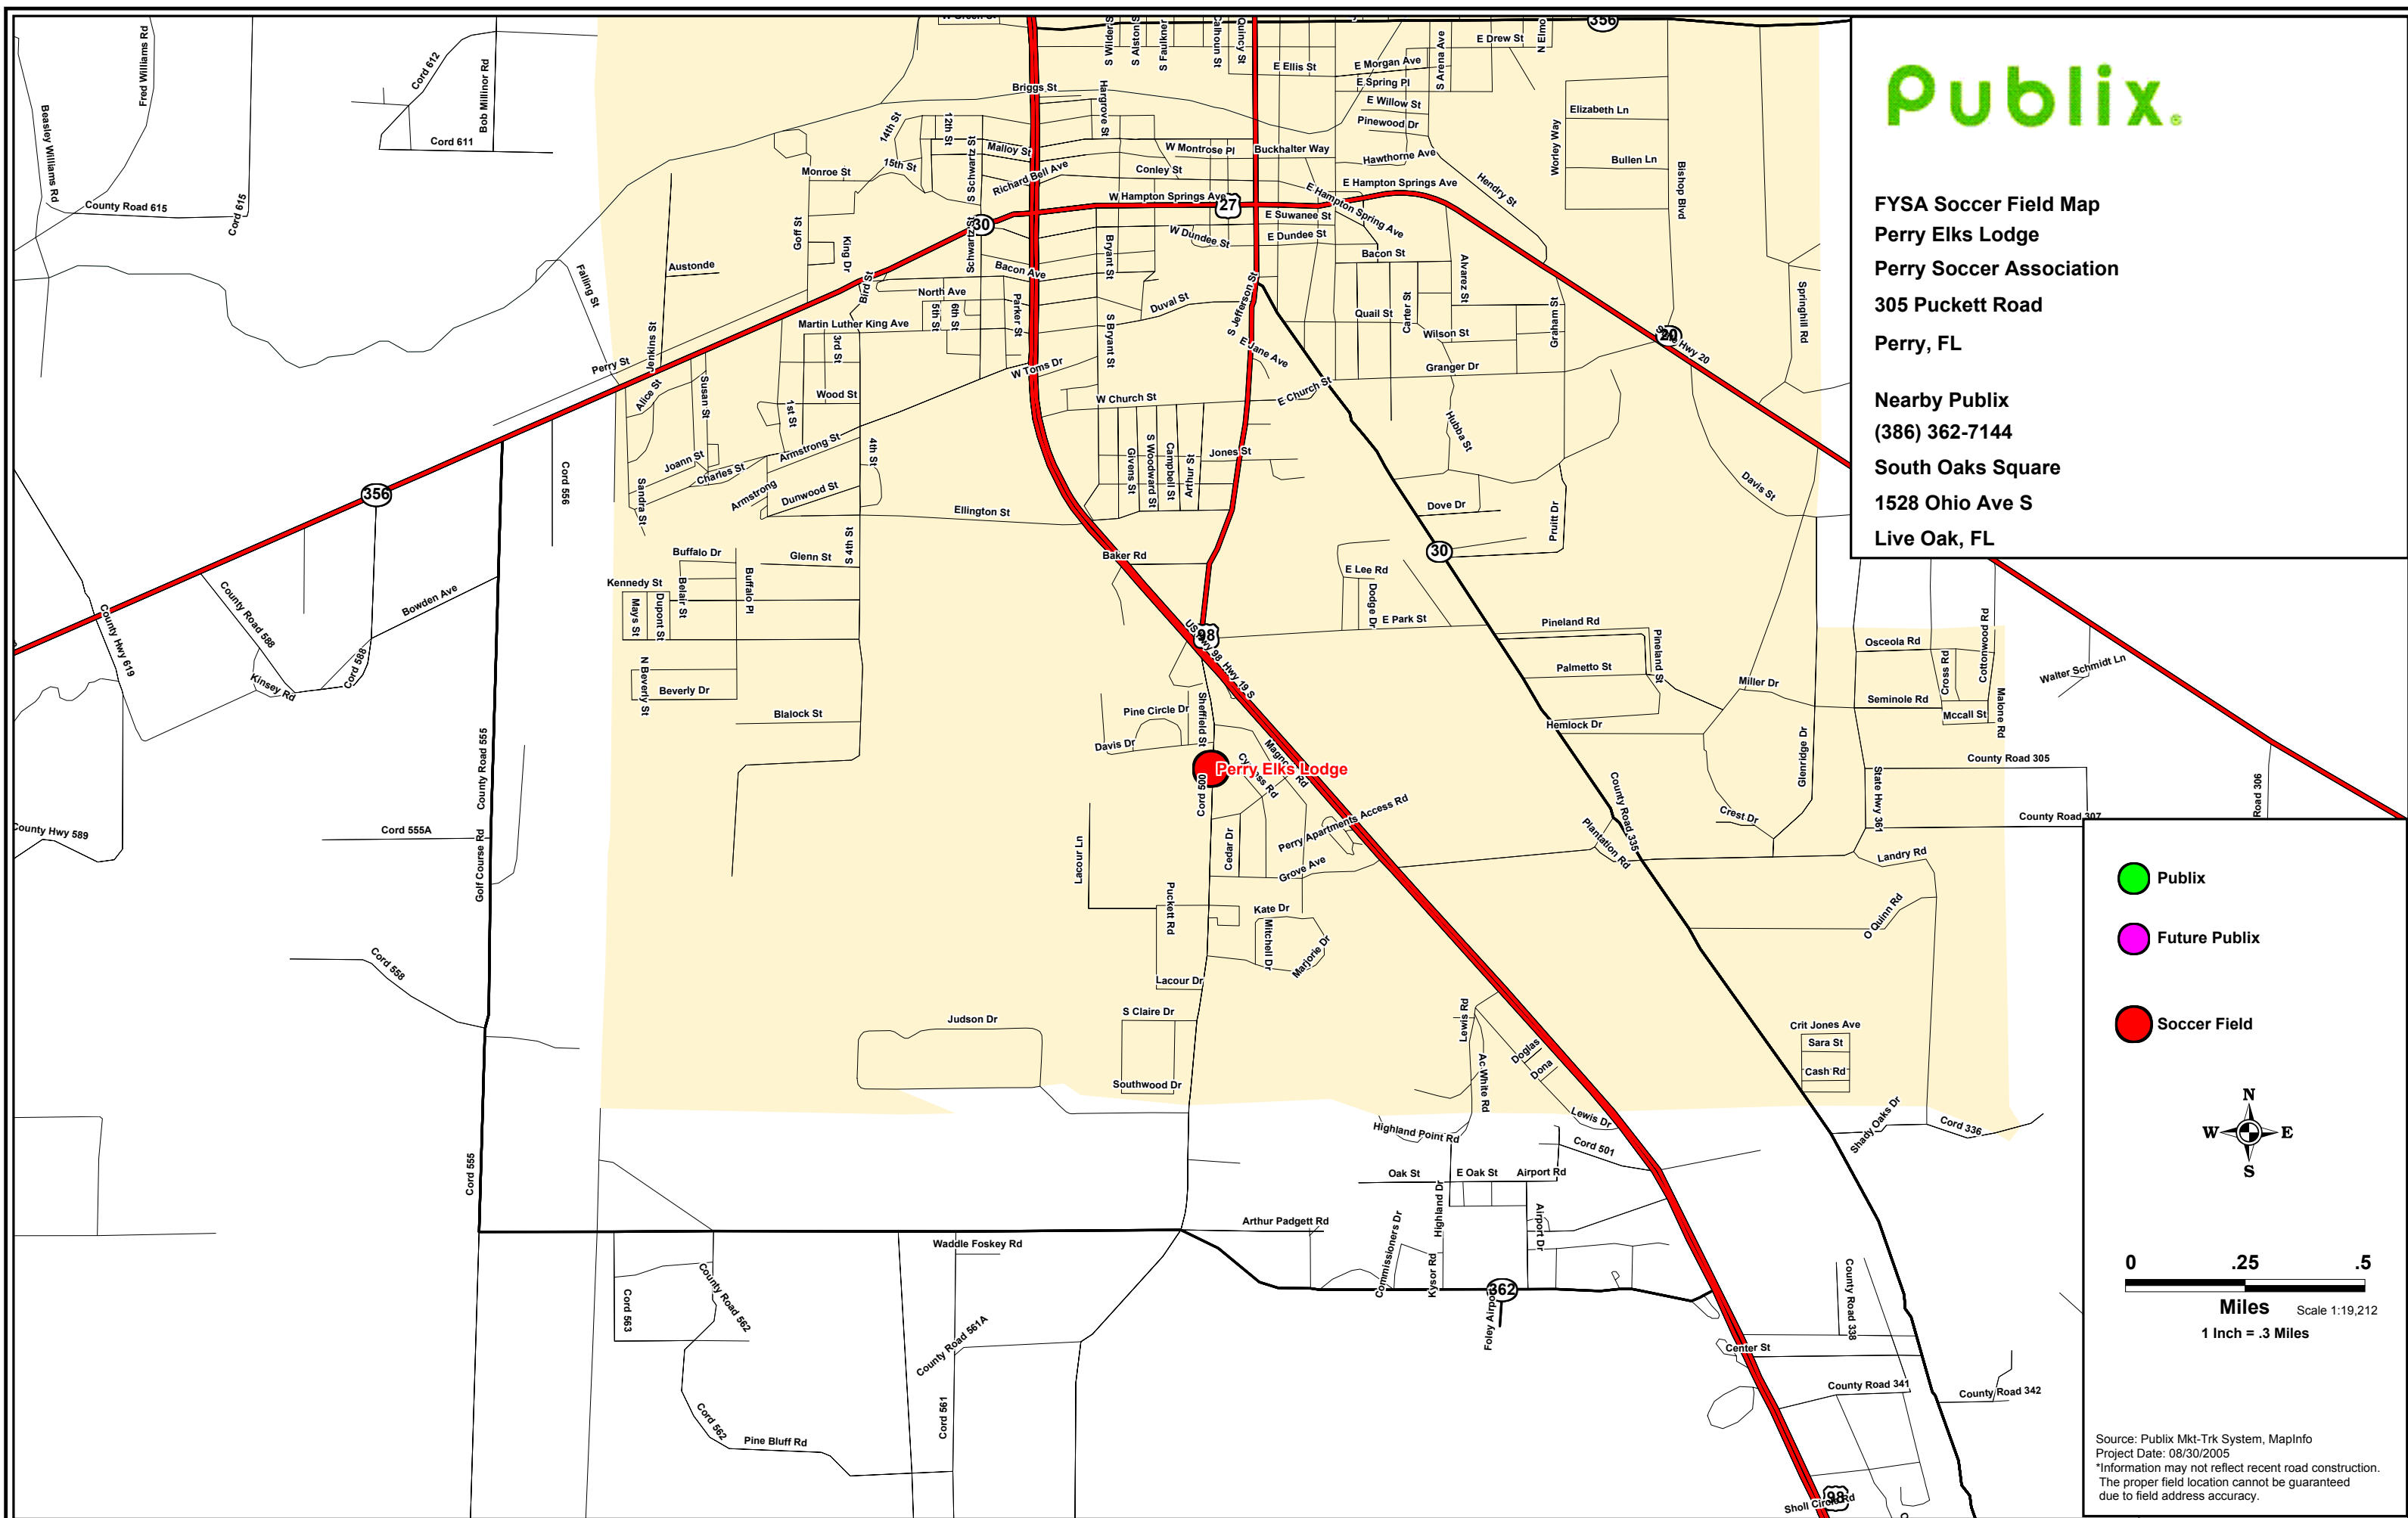

FYSA Soccer Field Map
Perry Elks Lodge
Perry Soccer Association
305 Puckett Road
Perry, FL

Nearby Publix
(386) 362-7144
South Oaks Square
1528 Ohio Ave S
Live Oak, FL

-  Publix
-  Future Publix
-  Soccer Field

Source: Publix Mkt-Trk System, MapInfo
Project Date: 08/30/2005
*Information may not reflect recent road construction.
The proper field location cannot be guaranteed
due to field address accuracy.