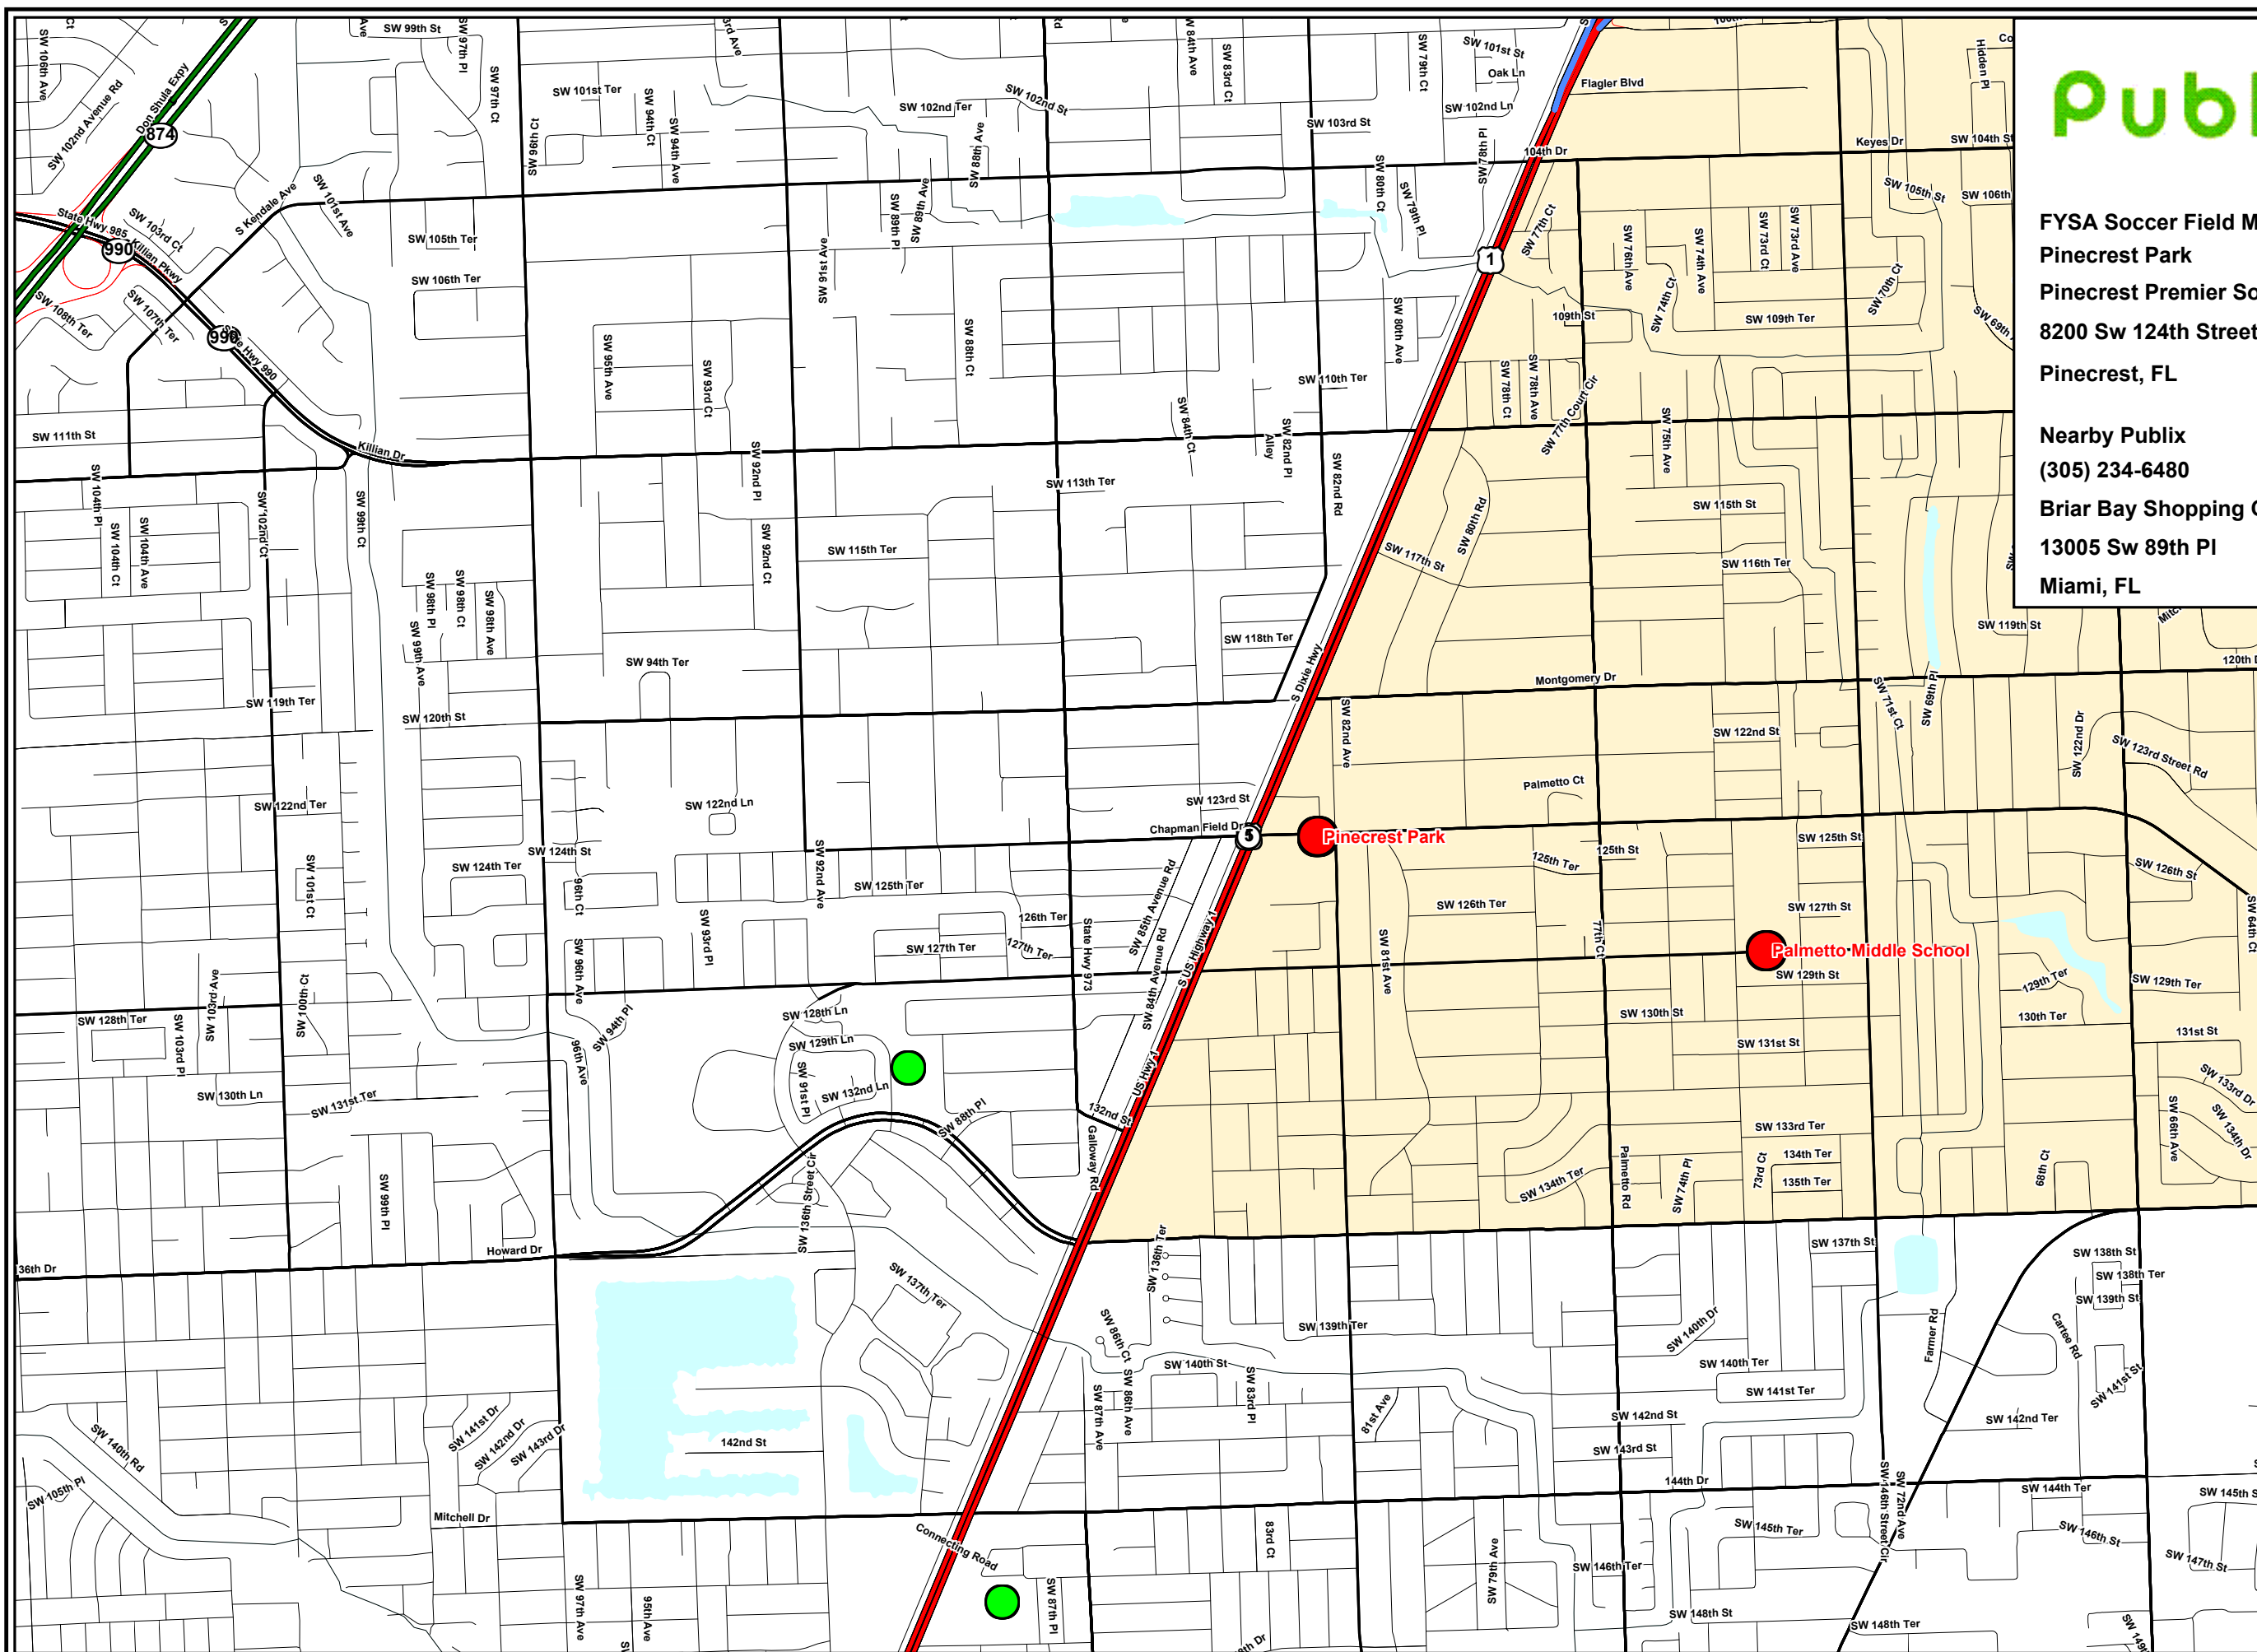

**FYSA Soccer Field Map**  
**Pinecrest Park**  
**Pinecrest Premier Soccer, Inc.**  
**8200 Sw 124th Street**  
**Pinecrest, FL**

**Nearby Publix**  
**(305) 234-6480**  
**Briar Bay Shopping Center**  
**13005 Sw 89th Pl**  
**Miami, FL**

-  Publix
-  Future Publix
-  Soccer Field

0      .25      .5  
**Miles**      Scale 1:19,212  
 1 Inch = .3 Miles

Source: Publix Mkt-Trk System, MapInfo  
 Project Date: 08/30/2005  
 \*Information may not reflect recent road construction.  
 The proper field location cannot be guaranteed due to field address accuracy.